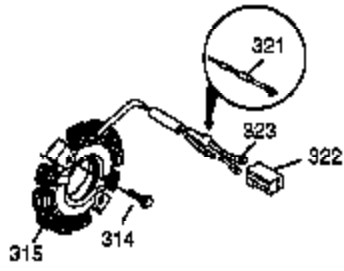

Ref #	Part Number	Qty	Description
3	650820	2	Screw, 1/4-20 x 1/2"
156	37843	2	Rocker Arm Bearing
279A	650979	4	Lock Washer
279B	650147	4	Washer
279C	650979	4	Lock Washer
298	650665	2	Screw, 1/4-15 x 3/4"
301	37845	1	Fuel Cap
302A	650821	3	Screw, 10-32 x 1/2"
302	37098	1	Fuel Tank Extension
314	650873	2	Screw, 1/4-20 x 3/4"
315	611111	1	Alternator Coil (18 Watt)(Incl. 323)
323	611118	2	Terminal
341	35697	1	Fuel Tank Bracket
342	792028	2	Screw, 5/16-18 x 7/8"
345A	650821	1	Screw, 10-32 x 1/2"
361	650990	2	Screw, T-30, 1/4-20 x 15/32"
369	651032	2	Screw, 12-16 x 5/8"
396	37105	1	Electric Starter Motor (110 Volt)