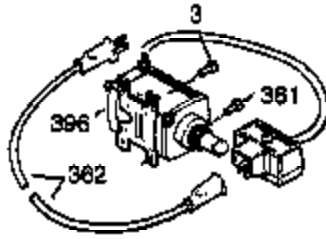

Ref #	Part Number	Qty	Description
3	650820	2	Screw, 1/4-20 x 1/2"
156	37843	2	Rocker Arm Bearing
279A	650979	4	Lock Washer
279B	650147	4	Washer
279C	650979	4	Lock Washer
298	650665	2	Screw, 1/4-15 x 3/4"
301	37845	1	Fuel Cap
302A	650821	3	Screw, 10-32 x 1/2"
302	37098	1	Fuel Tank Extension
314	650873	2	Screw, 1/4-20 x 3/4"
315	611111	1	Alternator Coil (18 Watt)(Incl. 323)
323	611118	2	Terminal
341	35697	1	Fuel Tank Bracket
342	792028	2	Screw, 5/16-18 x 7/8"
345A	650821	1	Screw, 10-32 x 1/2"
361	650990	2	Screw, T-30, 1/4-20 x 15/32"
369	651032	2	Screw, 12-16 x 5/8"
396	37105	1	Electric Starter Motor (110 Volt)