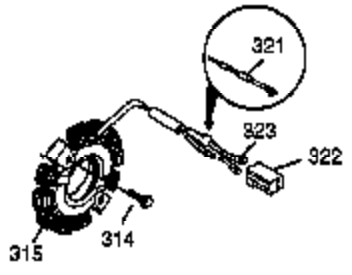

Ref #	Part Number	Qty	Description
3	650820	2	Screw, 1/4-20 x 1/2"
156	37843	2	Rocker Arm Bearing
298	650665	2	Screw, 1/4-15 x 3/4"
301	36246	1	Fuel Cap
302	37098	1	Fuel Tank Extension
302A	650821	3	Screw, 10-32 x 1/2"
314	650873	1	Screw, 1/4-20 x 3/4"
315	611111	1	Alternator Coil (18 Watt)(Incl. 322 & 323)
322	611117	1	Connector Body
323	611118	1	Terminal
341	37093	1	Fuel Tank Bracket
342	792028	2	Screw, 5/16-18 x 7/8"
345A	650821	1	Screw, 10-32 x 1/2"
369	651032	2	Screw, 12-16 x 5/8"
900	0		Replacement Engine
900	758215	1	Rep. Short Block order from 71-999