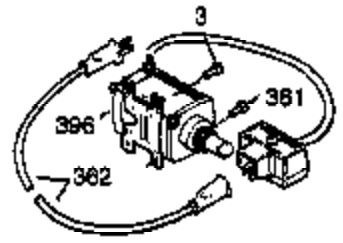

Ref #	Part Number	Qty	Description
3	650820	2	Screw, 1/4-20 x 1/2"
156	37843	2	Rocker Arm Bearing
298	650665	2	Screw, 1/4-15 x 3/4"
301	36246	1	Fuel Cap
302	37098	1	Fuel Tank Extension
302A	650821	3	Screw, 10-32 x 1/2"
314	650873	1	Screw, 1/4-20 x 3/4"
315	611111	1	Alternator Coil (18 Watt)(Incl. 322 & 323)
322	611117	1	Connector Body
323	611118	1	Terminal
341	37093	1	Fuel Tank Bracket
342	792028	2	Screw, 5/16-18 x 7/8"
345A	650821	1	Screw, 10-32 x 1/2"
369	651032	2	Screw, 12-16 x 5/8"
900	0		Replacement Engine
900	758215	1	Rep. Short Block order from 71-999