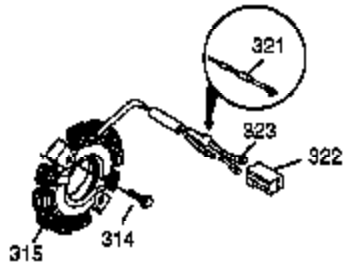

Ref #	Part Number	Qty	Description
156	37843	2	Rocker Arm Bearing
298	650665	2	Screw, 1/4-15 x 3/4"
301	37844	1	Fuel Cap
302A	650821	3	Screw, 10-32 x 1/2"
302	37100	1	Fuel Tank Extension
314	650873	2	Screw, 1/4-20 x 3/4"
315	611271	1	Alternator Coil (3/5 Split)(Incl. 321 - 323)
321	611161	1	Diode
322	611229	1	Connector Body
323	611230	2	Terminal
325A	27275	1	Wire Clip
341	37093	1	Fuel Tank Bracket
342	792028	2	Screw, 5/16-18 x 7/8"
345A	650821	1	Screw, 10-32 x 1/2"
361	650990	2	Screw, T-30, 1/4-20 x 15/32"
369	651032	2	Screw, 12-16 x 5/8"
396	36680	1	Electric Starter Motor (12 Volt)