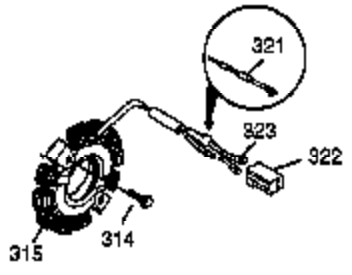

Ref #	Part Number	Qty	Description
3	650820	2	Screw, 1/4-20 x 1/2"
156	37843	2	Rocker Arm Bearing
279C	650979	4	Lock Washer
298	650665	2	Screw, 1/4-15 x 3/4"
301	37845	1	Fuel Cap
302	37098	1	Fuel Tank Extension
302A	650821	3	Screw, 10-32 x 1/2"
314	650873	2	Screw, 1/4-20 x 3/4"
315	611111	1	Alternator Coil (18 Watt)(Incl. 323)
323	611118	2	Terminal
341	37093	1	Fuel Tank Bracket
342	792028	2	Screw, 5/16-18 x 7/8"
345A	650821	1	Screw, 10-32 x 1/2"
361	650990	2	Screw, T-30, 1/4-20 x 15/32"
369	651032	2	Screw, 12-16 x 5/8"
396	37105	1	Electric Starter Motor (Optional)