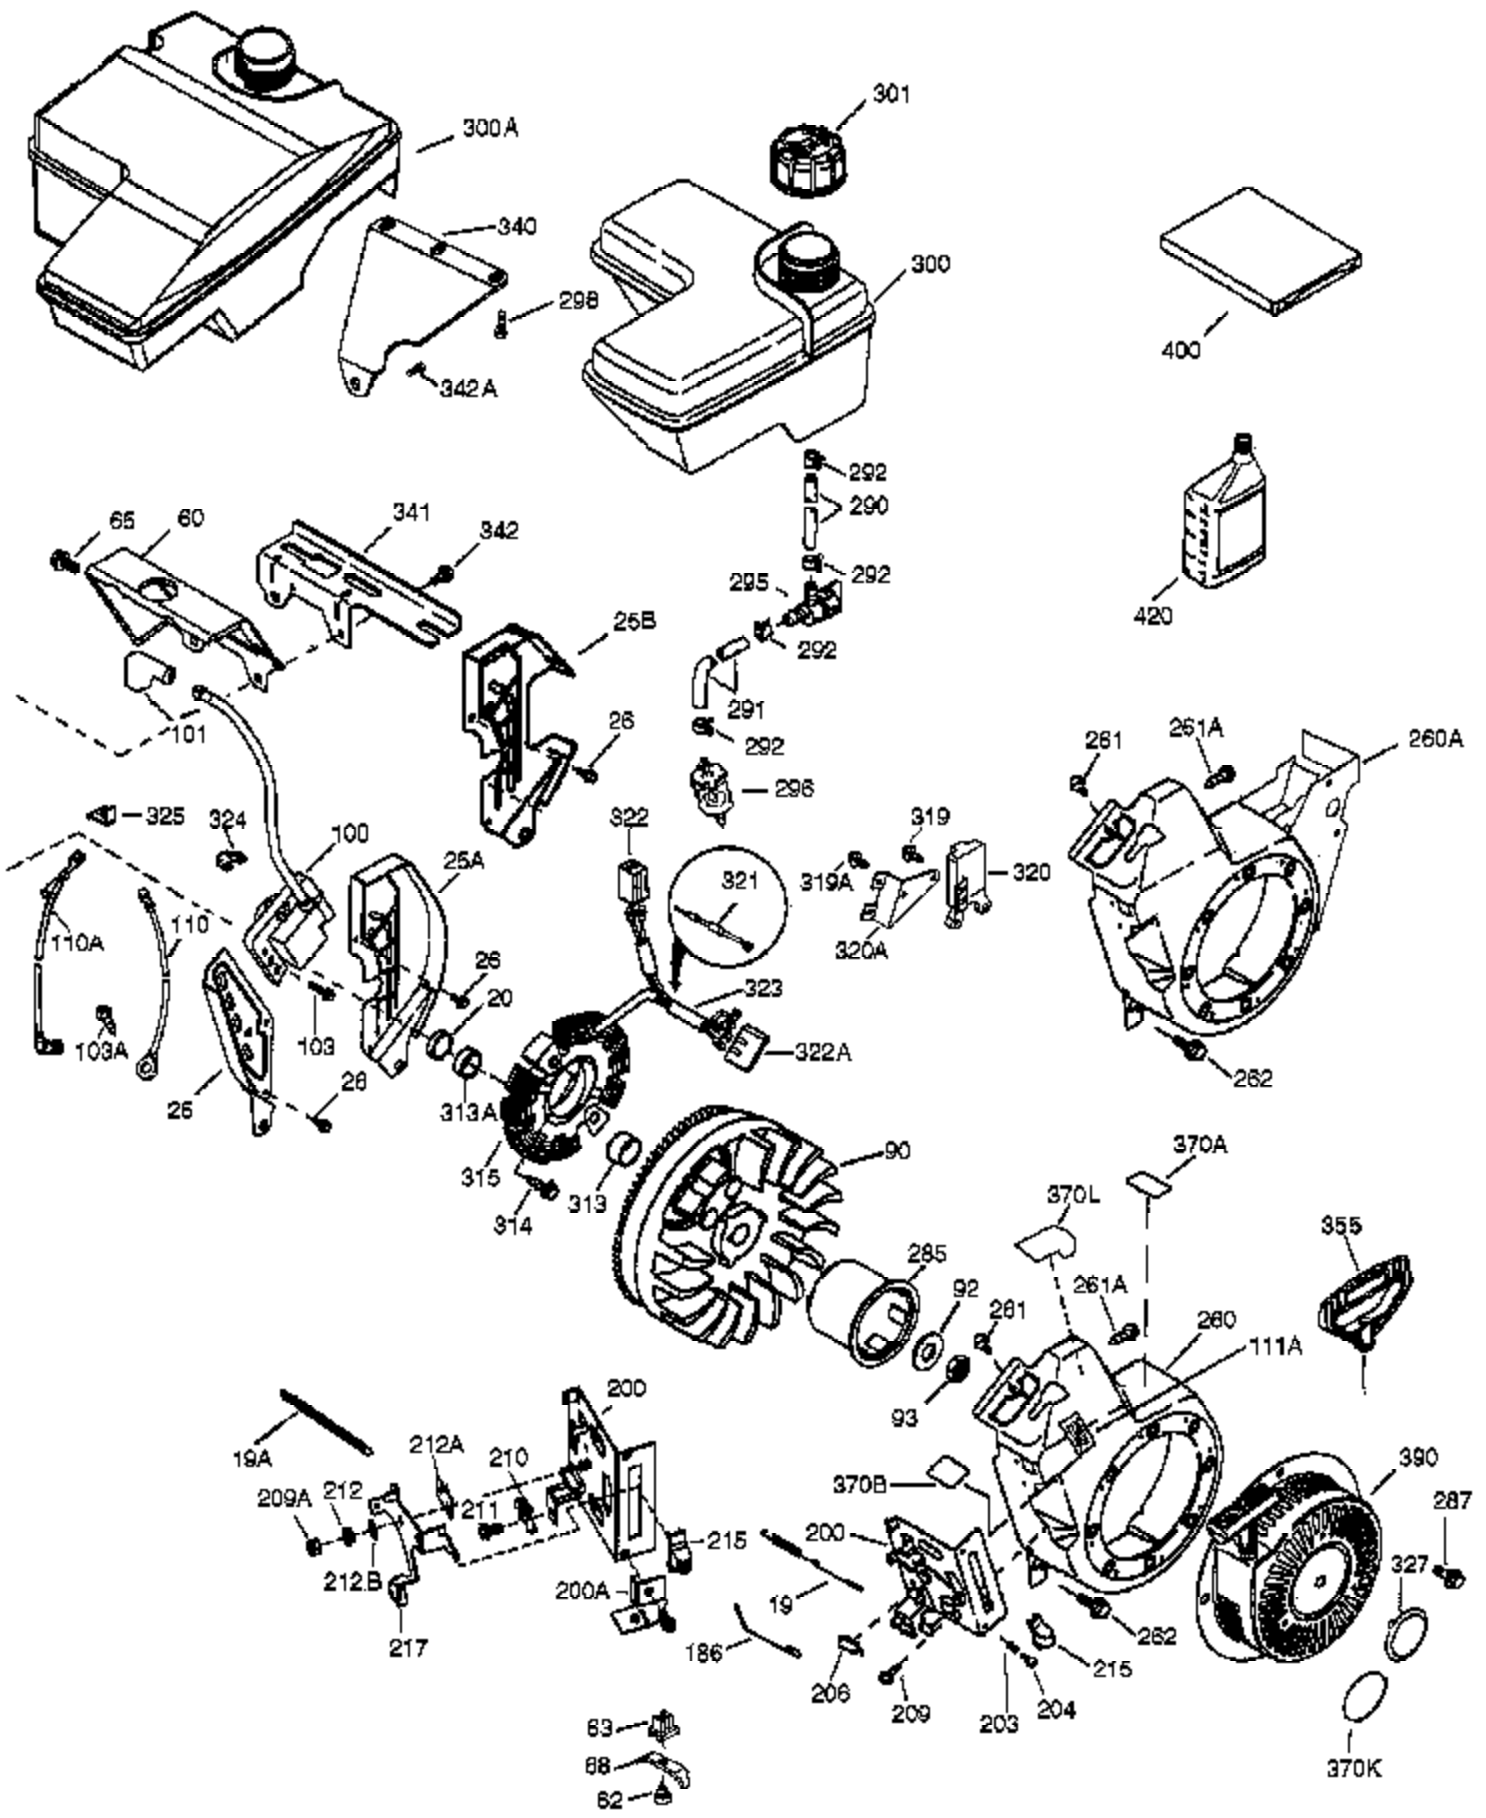

Ref #	Part Number	Qty	Description
19	37111	1	Extension Spring
20	32600	1	Oil Seal
25	36621	1	Air Baffle (Left)
25A	36622	1	Air Baffle (Right)
26	30200	2	Screw, 10-24 x 9/16"
60	36623A	1	Blower Housing Extension
65	30200	1	Screw, 10-24 x 9/16"
83	36057	1	Governor Spool
90	611205	1	Flywheel
92	650815	1	Belleville Washer
93	650816	1	Flywheel Nut
100	34443B	1	Solid State Ignition
101	610118	1	Spark Plug Cover
103	651007	2	Screw, Torx T-15, 10-24 x 15/16"
110	36054	1	Ground Wire
186	36711	1	Governor Link
200	36824A	1	Control Bracket (Incl. 206 & 215)
206	610973	1	Terminal
209	650821	1	Screw, 10-32 x 1/2"
215	32410	1	Control Knob
260	36864	1	Blower Housing
261A	650821	2	Screw, 10-32 x 1/2"
261	651008	1	Screw, 1/4-20 x 31/64"
262	651008	2	Screw, 1/4-20 x 31/64"
285	35985B	1	Starter Cup
287	0	4	Rivet (Can be purchased locally)
290	30705	1	Fuel Line
292	26460	2	Fuel Line Clamp
300	36863	1	Fuel Tank (Incl. 292 & 301)
301	36246	1	Fuel Cap
313	34080	1	Spacer
325	29443	1	Wire Clip
341	36644	1	Fuel Tank Bracket
342	651010	2	Screw, 1/4-20 x 7/8"
370B	35703	1	Speed Control Decal
370A	36261	1	Lubrication Decal
370K	36695	1	Starter Decal
390	590736	1	Rewind Starter (NOTE: This engine could have been built with 590748 starter.)
400	36716A	1	* Gasket Set (Incl. items marked PK in notes) Incl. (1) each of 26756, 27272A, 29673, 35626, 36581, 36624, 36715
420	730225	1	SAE 30 4-Cycle Engine Oil (Quart)