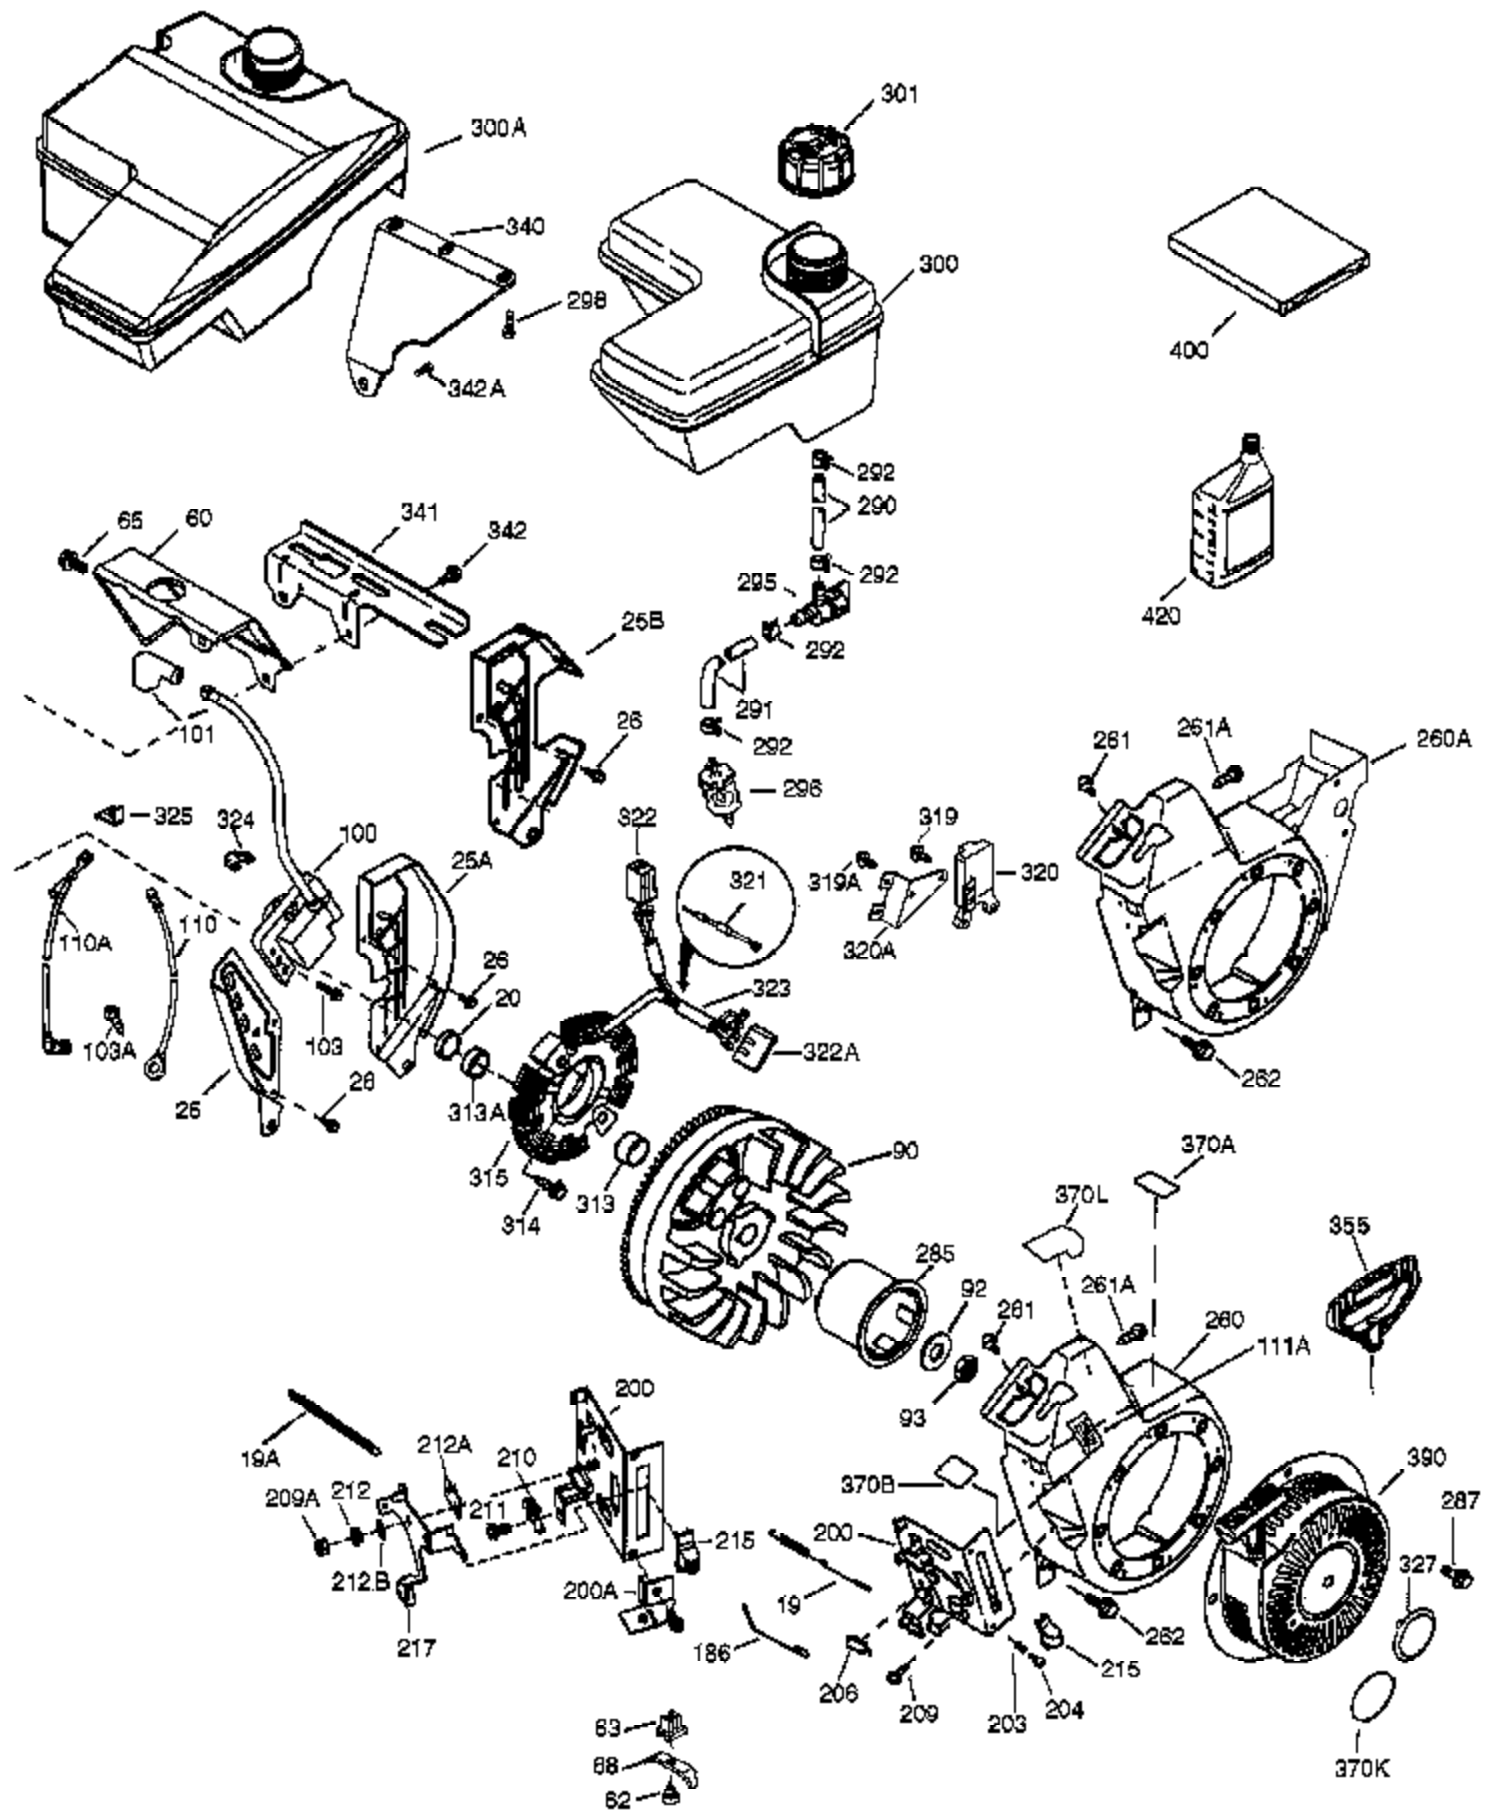

Ref #	Part Number	Qty	Description
19	37163	1	Extension Spring
20	32600	1	Oil Seal
25A	36622	1	Air Baffle (Right)
25	36621	1	Air Baffle (Left)
26	30200	2	Screw, 10-24 x 9/16"
60	36623A	1	Blower Housing Extension
65	30200	1	Screw, 10-24 x 9/16"
83	35322	1	Governor Spool
90	611205	1	Flywheel
92	650815	1	Belleville Washer
93	650816	1	Flywheel Nut
94	651016	1	Lock Nut, 10-32
96	30845A	1	RPM Adjusting Bolt
100	34443B	1	Solid State Ignition
101	610118	1	Spark Plug Cover
103	651007	2	Screw, Torx T-15, 10-24 x 15/16"
103A	650767	1	Screw, 8-32 x 27/64"
110A	35589	1	Ground Wire
110	36964	1	Ground Wire
111B	611224	1	Rocker On/Off Switch
200	37123	1	Control Bracket
209	650821	1	Screw, 10-32 x 1/2"
260	36864	1	Blower Housing
261	651008	1	Screw, 1/4-20 x 31/64"
261A	650821	2	Screw, 10-32 x 1/2"
262	651008	2	Screw, 1/4-20 x 31/64"
285	35985B	1	Starter Cup
287	0	4	Rivet (Can be purchased locally)
290	30705	1	Fuel Line
292	26460	2	Fuel Line Clamp
300	36863	1	Fuel Tank Incl. 292 & 301)
301	36754	1	Fuel Cap
313	34080	1	Spacer
325	29443	1	Wire Clip
341	36644	1	Fuel Tank Bracket
342	651010	2	Screw, 1/4-20 x 7/8"
370K	36695	1	Starter Decal
370A	36261	1	Lubrication Decal
390	590736	1	Rewind Starter (NOTE: This engine could have been built with 590748 starter.)
400	36716A	1	* Gasket Set (Incl. items marked PK in notes) Incl. (1) each of 26756, 27272A, 29673, 35626, 36581, 36624, 36715
420	730225	1	SAE 30 4-Cycle Engine Oil (Quart)