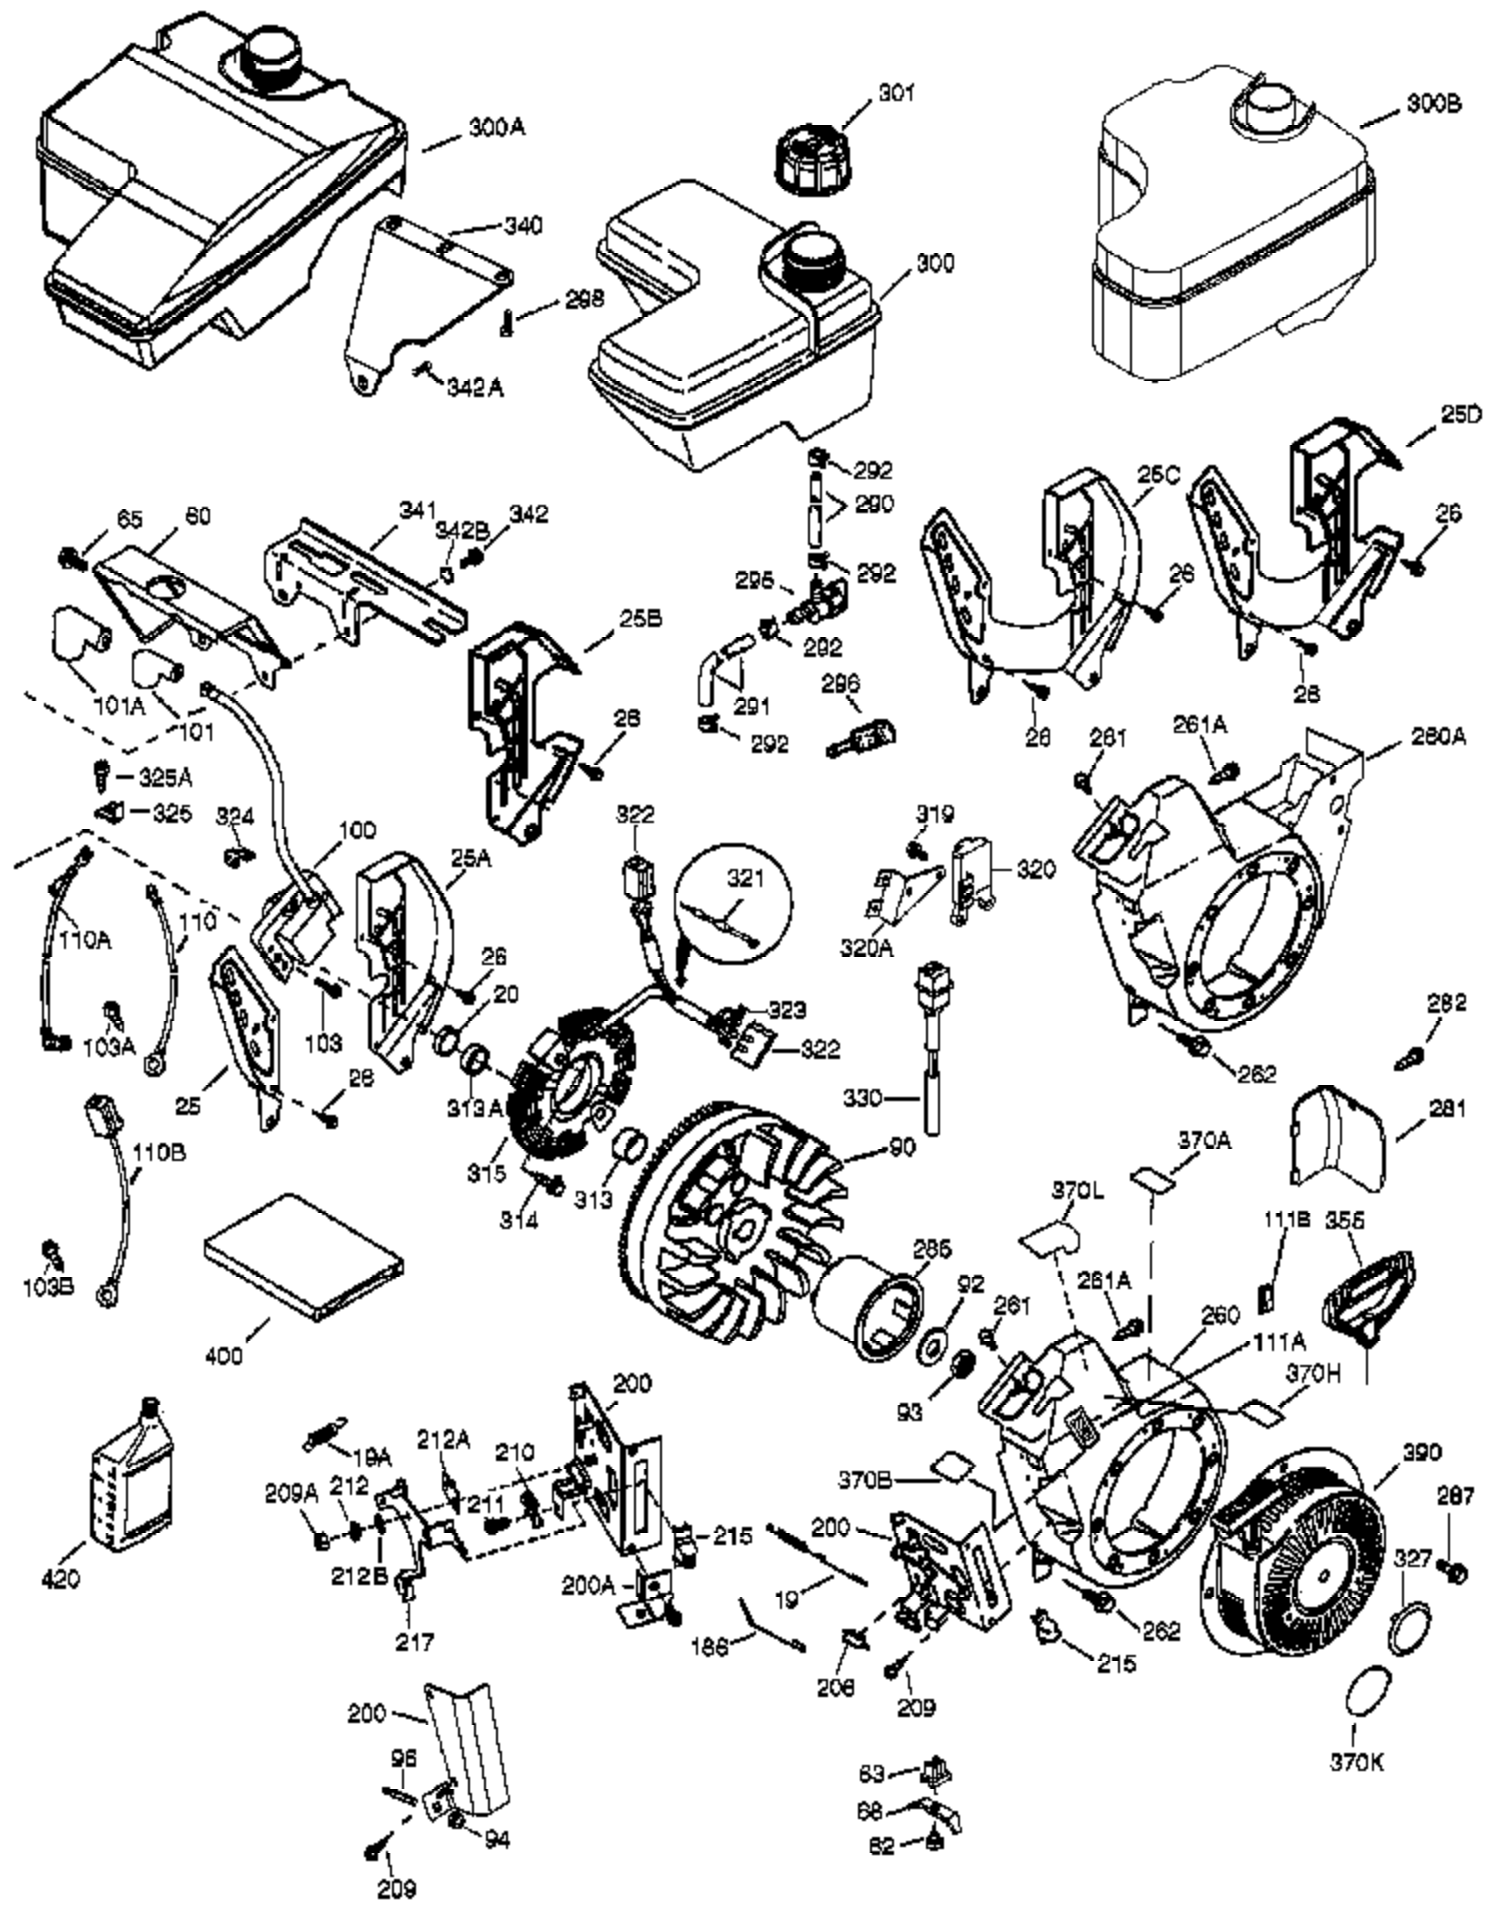

Ref #	Part Number	Qty	Description
19	37111	1	Extension Spring
20	32600	1	Oil Seal
25	36621	1	Air Baffle (Left)
25A	36622	1	Air Baffle (Right)
26	30200	2	Screw, 10-24 x 9/16"
60	36623A	1	Blower Housing Extension
65	30200	1	Screw, 10-24 x 9/16"
90	611205	1	Flywheel
92	650815	1	Belleville Washer
93	650816	1	Flywheel Nut
100	34443B	1	Solid State Ignition
101	610118	1	Spark Plug Cover
103	651007	2	Screw, Torx T-15, 10-24 x 15/16"
103A	650767	1	Screw, 8/32 x 27/64
110	35589	1	Ground Wire
110A	36964	1	Ground Wire
111A	611224	1	Rocker On/Off Switch
186	36711	1	Governor Link
200	36736	1	Control Bracket (Incl. 210 & 211)
209	650821	1	Screw, 10-32 x 1/2"
210	27793	1	Conduit Clip
211	28942	1	Screw, 10-32 x 3/8"
260	36864	1	Blower Housing
261A	650821	2	Screw, 10-32 x 1/2"
261	651008	1	Screw, 1/4-20 x 31/64"
262	651008	2	Screw, 1/4-20 x 31/64"
285	35985B	1	Starter Cup
287	0	4	Rivet (Can be purchased locally)
290	30705	1	Fuel Line
292	26460	2	Fuel Line Clamp
300	36863	1	Fuel Tank (Incl. 292 & 301)
301	36246	1	Fuel Cap
313	34080	1	Spacer
325	37471	1	Fuel Line Bracket
325A	30200	1	Screw, 10-24 X 9/16"
341	36644	1	Fuel Tank Bracket
342	651010	2	Screw, 1/4-20 x 7/8"
370A	36261	1	Identification Decal
370K	36695	1	Starter Decal
390	590736	1	Recoil Starter (NOTE: This engine could have been built with 590748 starter.)
400	36716A	1	* Gasket Set (Incl. items marked PK in notes)
420	730225A	1	SAE 30 4-Cycle Engine Oil (Quart)