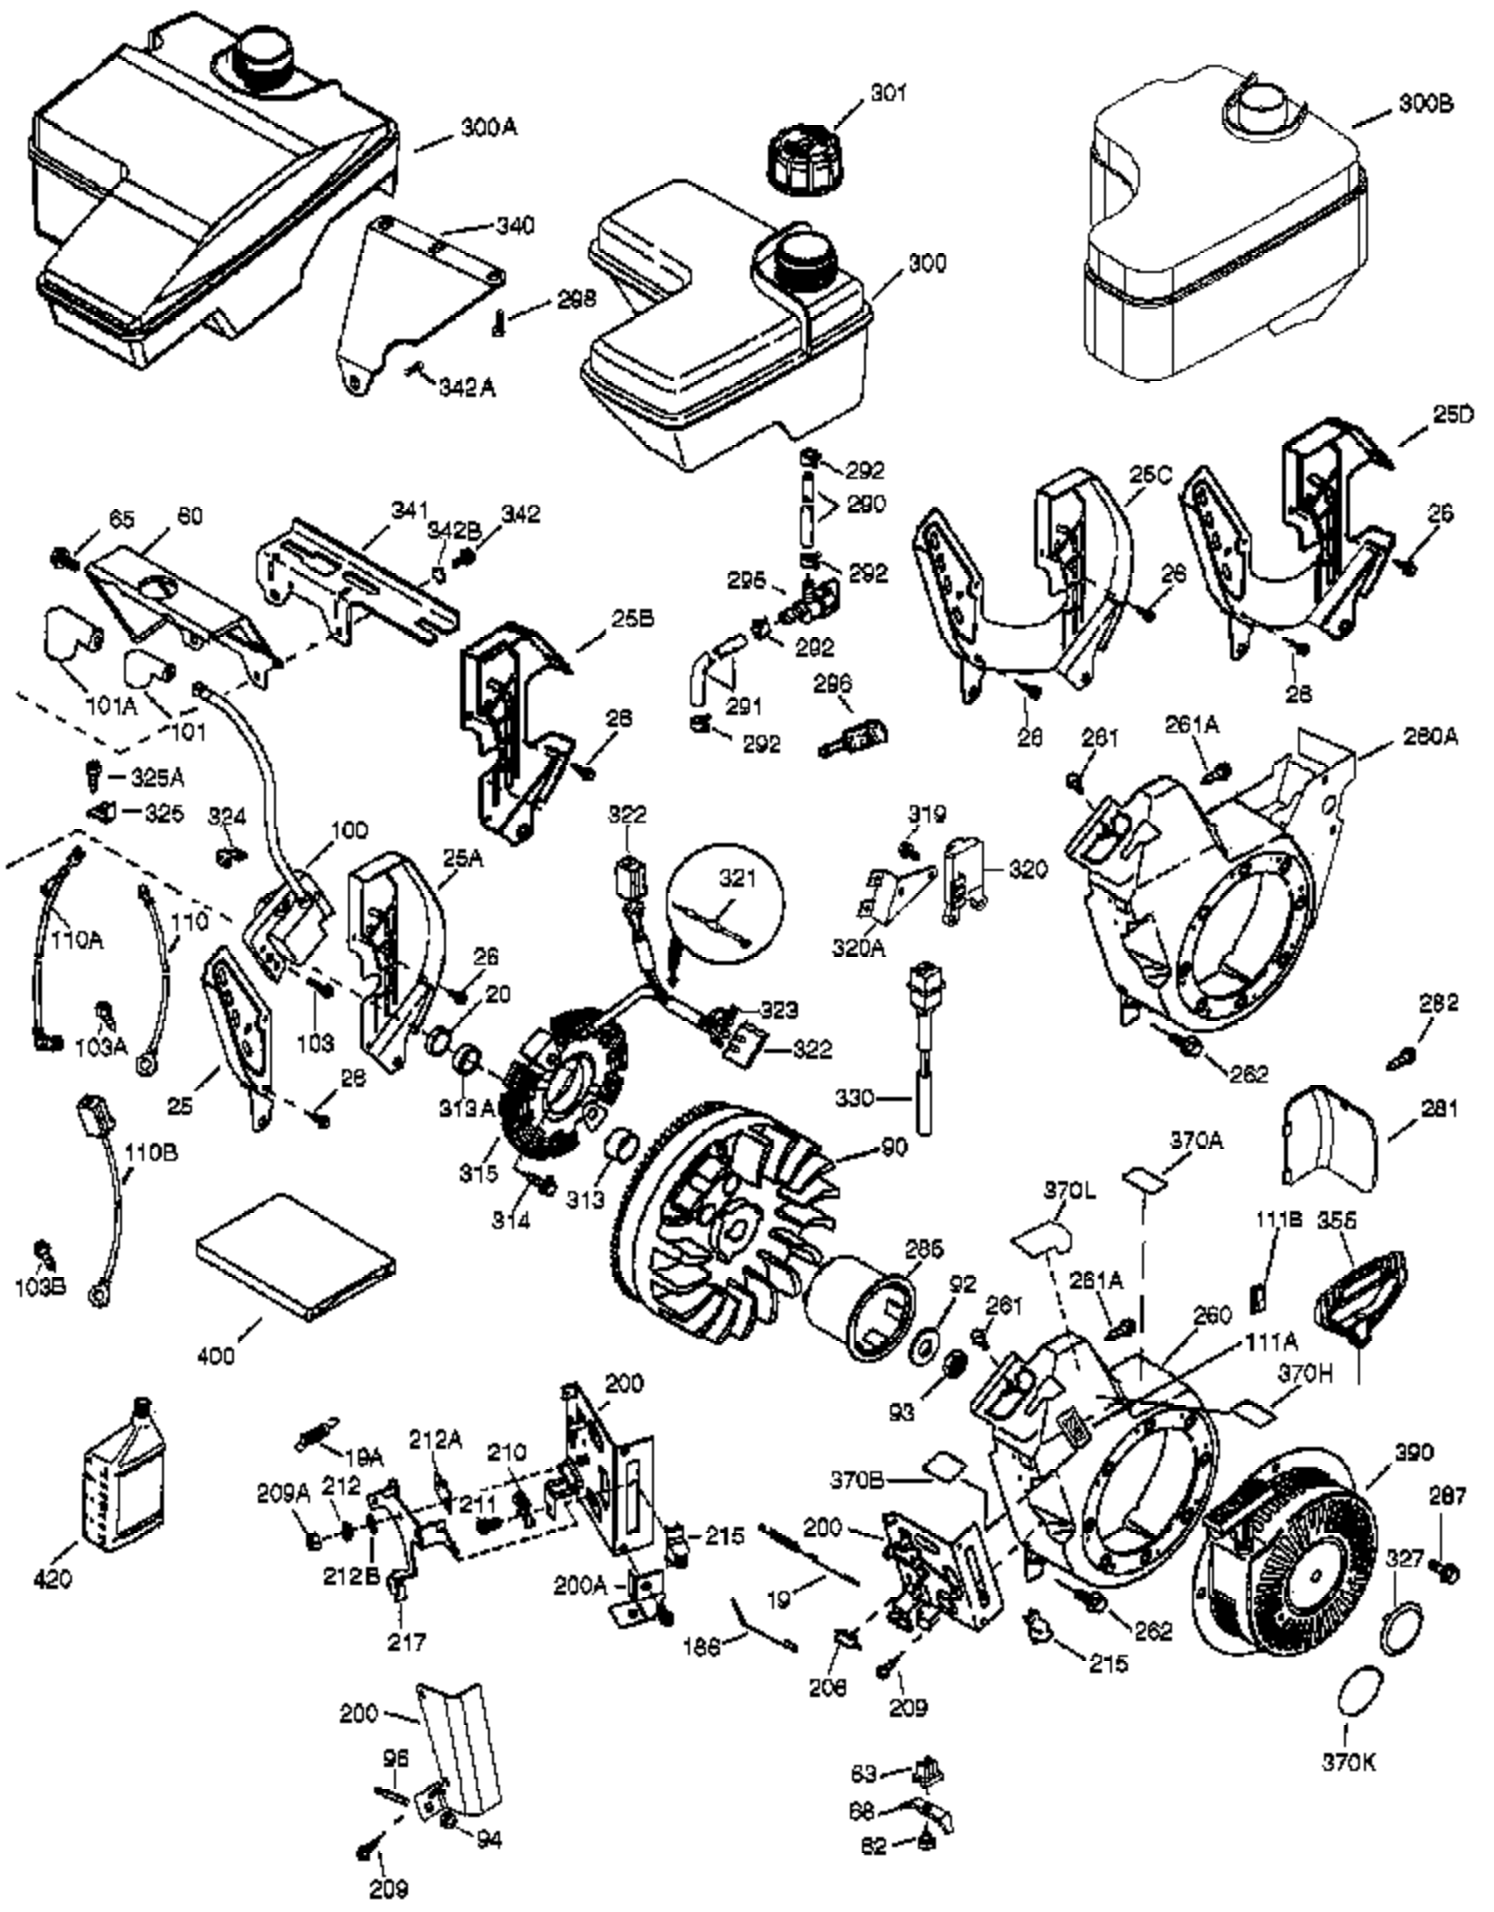

Ref #	Part Number	Qty	Description
19	37111	1	Extension Spring
20	32600	1	Oil Seal
25	36621	1	Air Baffle (Left)
25A	36622	1	Air Baffle (Right)
26	30200	2	Screw, 10-24 x 9/16"
60	36623A	1	Blower Housing Extension
65	30200	1	Screw, 10-24 x 9/16"
90	611205	1	Flywheel
92	650815	1	Belleville Washer
93	650816	1	Flywheel Nut
100	34443B	1	Solid State Ignition
101	610118	1	Spark Plug Cover
103	651007	2	Screw, Torx T-15, 10-24 x 15/16"
103A	650767	1	Screw, 8/32 x 27/64
110	35589	1	Ground Wire
110A	36964	1	Ground Wire
111A	611224	1	Rocker On/Off Switch
186	36711	1	Governor Link
200	36736	1	Control Bracket (Incl. 210 & 211)
209	650821	1	Screw, 10-32 x 1/2"
210	27793	1	Conduit Clip
211	28942	1	Screw, 10-32 x 3/8"
260	36864	1	Blower Housing
261A	650821	2	Screw, 10-32 x 1/2"
261	651008	1	Screw, 1/4-20 x 31/64"
262	651008	2	Screw, 1/4-20 x 31/64"
285	35985B	1	Starter Cup
287	0	4	Rivet (Can be purchased locally)
290	30705	1	Fuel Line
292	26460	2	Fuel Line Clamp
300	36863	1	Fuel Tank (Incl. 292 & 301)
301	36246	1	Fuel Cap
313	34080	1	Spacer
325	29443	1	Wire Clip
341	36644	1	Fuel Tank Bracket
342	651010	2	Screw, 1/4-20 x 7/8"
370A	36261	1	Identification Decal
370K	36695	1	Starter Decal
390	590736	1	Rewind Starter (NOTE: This engine could have been built with 590748 starter.)
400	36716A	1	* Gasket Set (Incl. items marked PK in notes) Incl. (1) each of 26756, 27272A, 29673, 35626, 36581, 36624, 36715
420	730225A	1	SAE 30 4-Cycle Engine Oil (Quart)