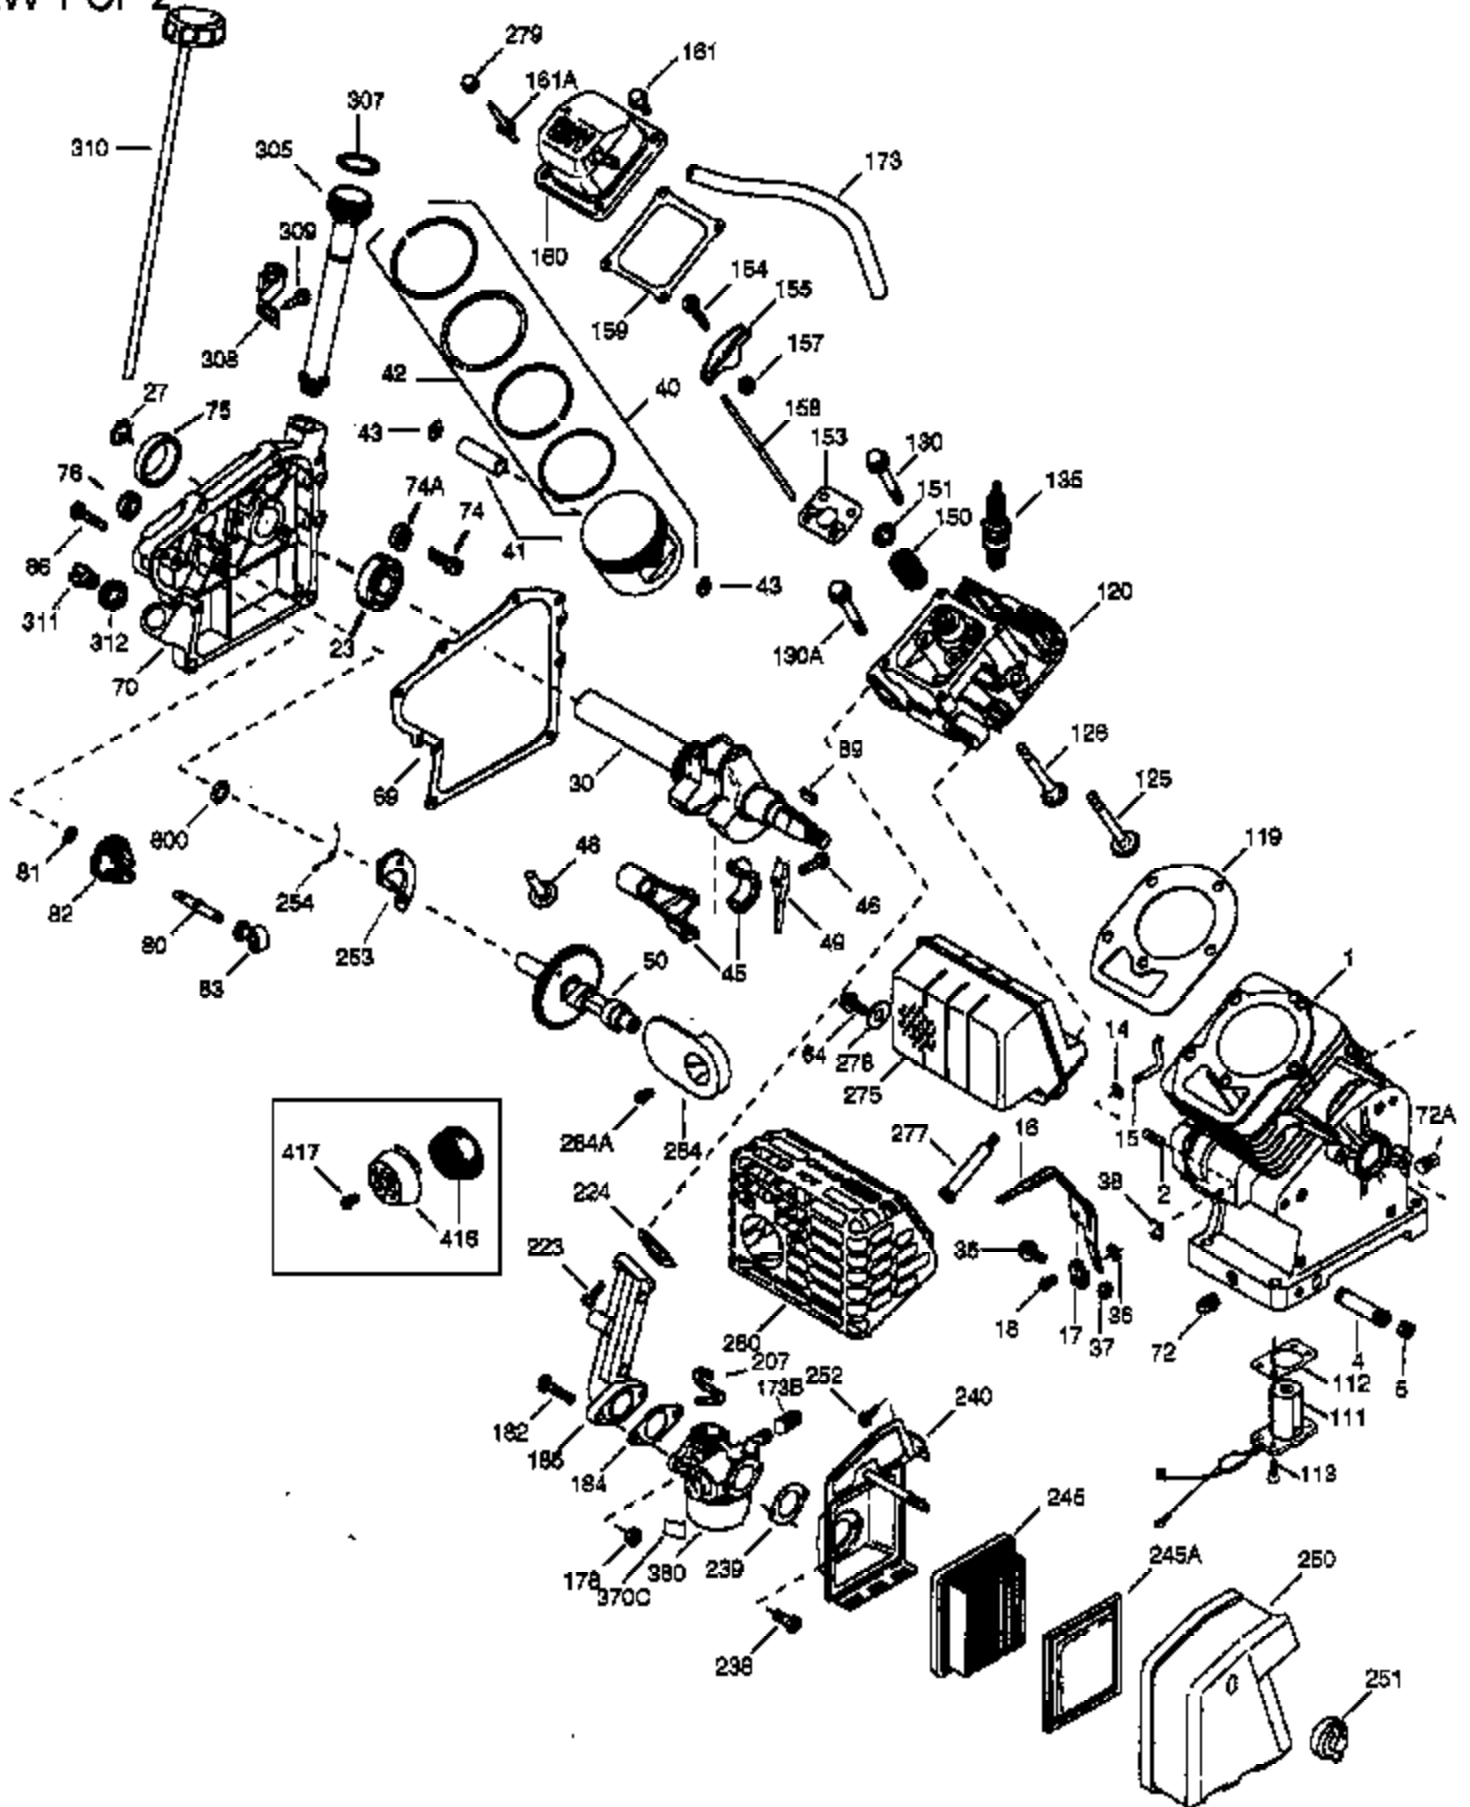

VIEW 1 OF 2

Ref #	Part Number	Qty	Description
	1 36617	1	Cylinder (Incl. 2, 20 & 72)
	2 26727	2	Dowel Pin
	4 31857	1	Oil Drain Extension (1/4-18 x 4-1/2")
	5 30969	1	Extension Cap
	14 28277	1	Washer
	15 30589	1	Governor Rod
	16 36618	1	Governor Lever
	17 36700	1	Governor Lever Clamp
	18 650548	1	Screw, 8-32 x 5/16"
	30 36619	1	Crankshaft
	35 29826	1	Screw, 10-32 x 3/4"
	36 29918	1	Lock Washer
	37 29216	1	Lock Nut, 10-32
	38 29642	1	Retaining Ring
	40 35544A	1	Piston, Pin & Ring Set (Std.)
	40 35545A	1	Piston, Pin & Ring Set (.010" OS)
	40 35546	1	Piston, Pin & Ring Set (.020" OS)
	41 35541	1	Piston & Pin Ass'y. (Std.) (Incl. 43)
	41 35542	1	Piston & Pin Ass'y. (.010" OS) (Incl. 43)
	41 35543	1	Piston & Pin Ass'y. (.020" OS) (Incl. 43)
	42 35547A	1	Ring Set (Std.)
	42 35548A	1	Ring Set (.010" OS)
	42 35549	1	Ring Set (.020" OS)
	43 20381	2	Piston Pin Retaining Ring
	45 32875A	1	Connecting Rod Ass'y. (Incl. 46 & 49)
	46 32610A	2	Connecting Rod Bolt
	48 35616	2	Valve Lifter
	49 36611	1	Oil Dipper
	50 36620	1	Camshaft
	64 651015	1	Screw, 1/4-20 x 1-1/8"
	69 36624	1	* Cylinder Cover Gasket
	70 36625	1	Cylinder Cover (Incl. 75 thru 83)
	75 27897	1	Oil Seal
	80 30574A	1	Governor Shaft
	81 30590A	1	Washer
	82 30591	1	Governor Gear Ass'y. (Incl. 81)
	83 36057	1	Governor Spool
	86 650488	8	Screw, 1/4-20 x 1-1/4"
	89 610961	1	Flywheel Key
	119 36626	1	* Cylinder Head Gasket
	120 36628	1	Cylinder Head
	125 36471	1	Exhaust Valve (Std.) (Incl. 151)
	125 36472	1	Exhaust Valve (1/32" OS) (Incl. 151)
	126 37711	1	Intake Valve (Std.) (Incl. 151)
	126 29315C	1	Intake Valve (1/32" OS) (Incl. 151)
	130A 650999	1	Screw, 5/16-18 x 2-41/64"
	130 650912	4	Screw, 5/16-18 x 1-1/2"
	135 34645	1	Resistor Spark Plug (N4C)
	150 31672	2	Valve Spring
	151 31673	2	Valve Spring Cap
	153 36649	1	Push Rod Guide
	154 650913	1	Rocker Arm Stud
	155 35624A	1	Rocker Arm
	157 650914	1	Nut, 1/4-28
	158 36629	2	Push Rod
	159 35626	1	* Rocker Arm Cover Gasket
	160 36630	1	Rocker Arm Cover
	161A 651012	2	Stud