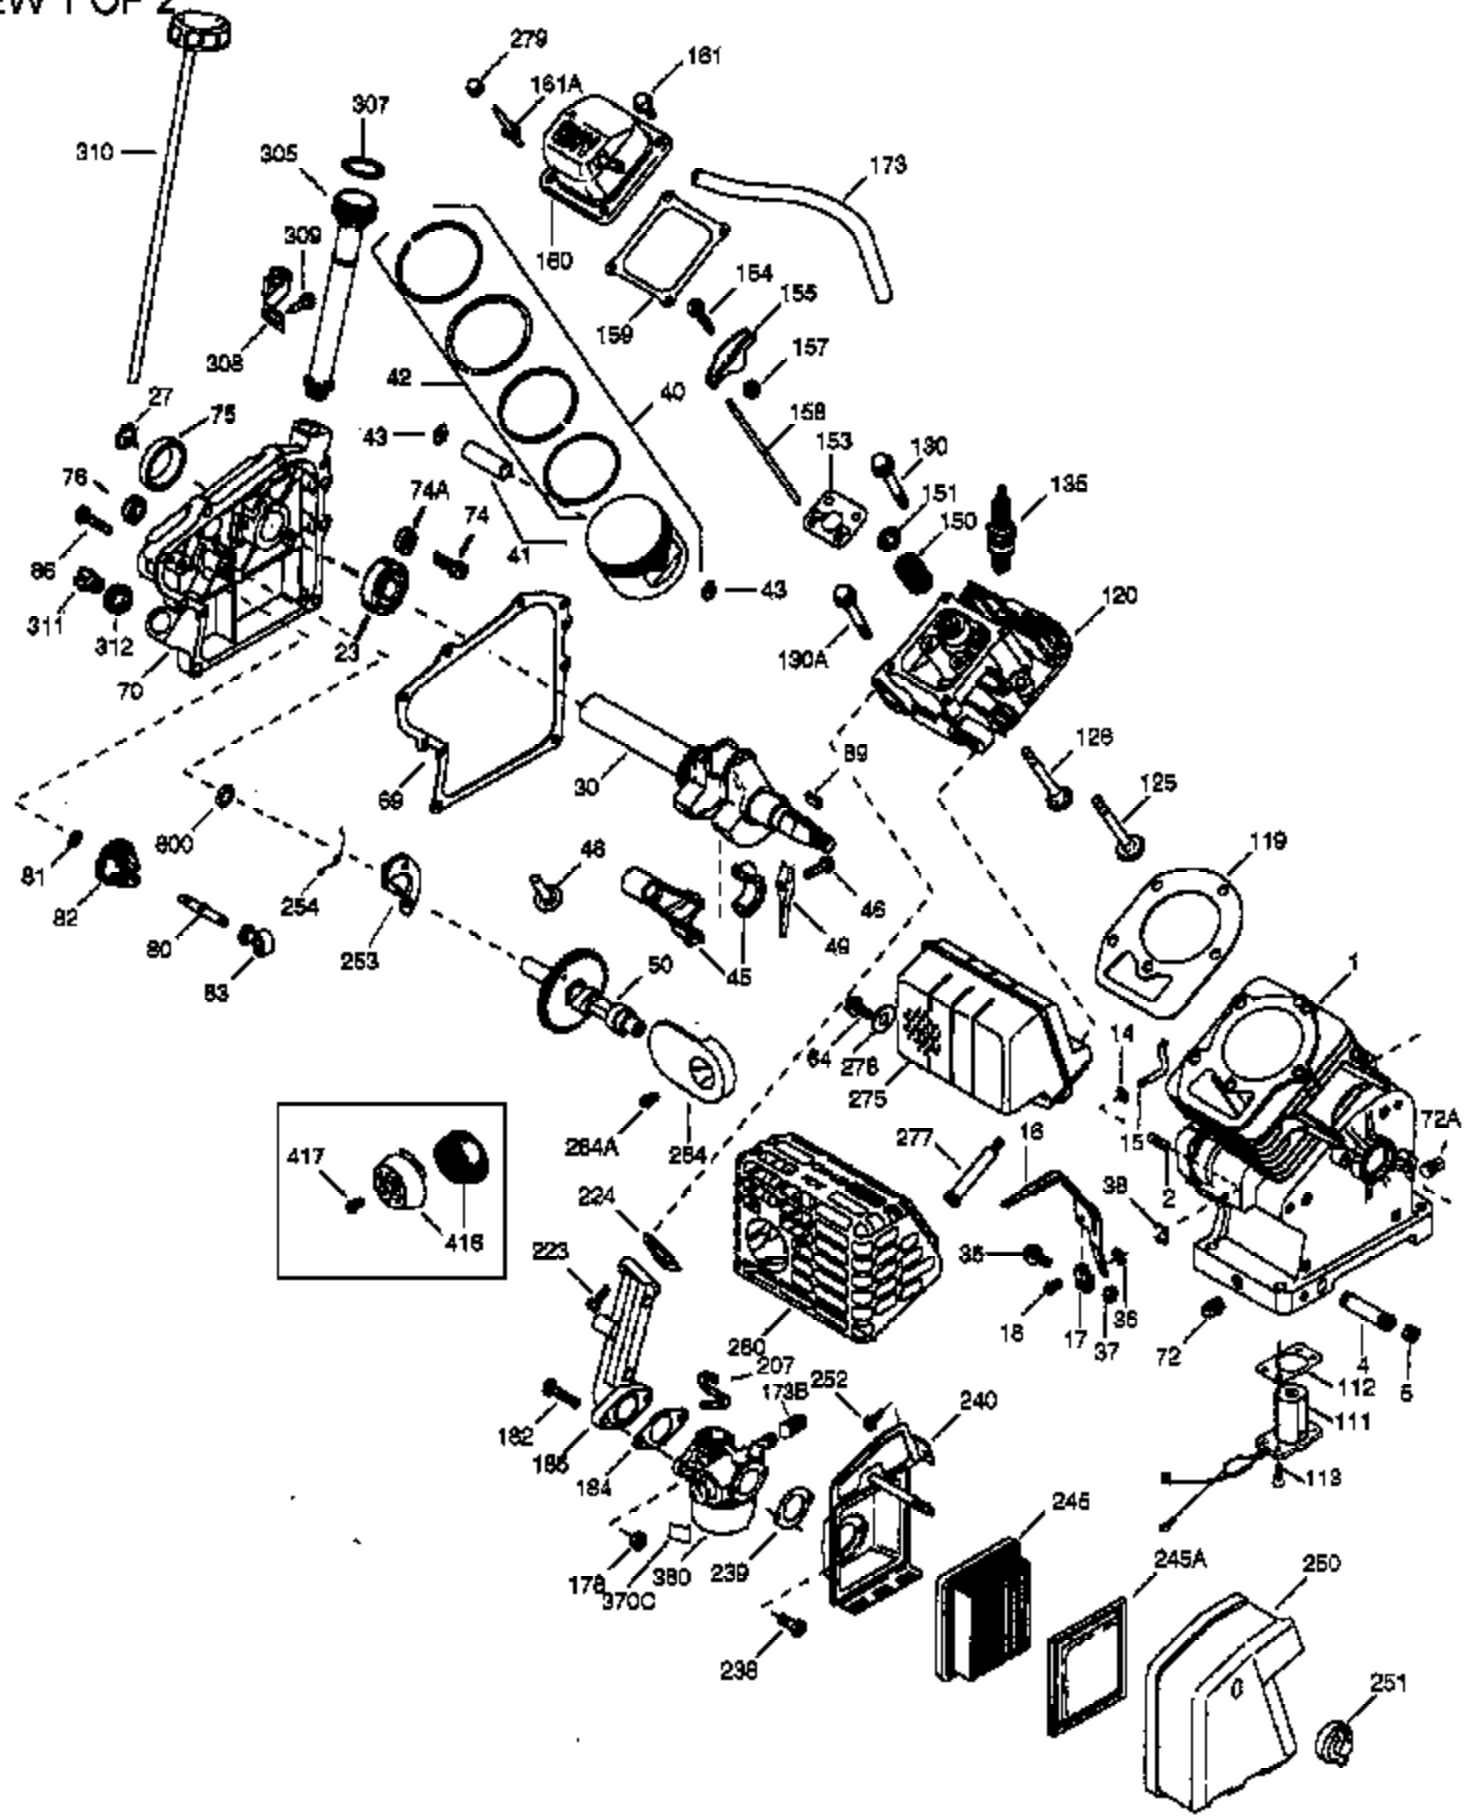

VIEW 1 OF 2

Ref #	Part Number	Qty	Description
	1 36714	1	Cylinder (Incl. 2, 20 & 72)
	2 26727	2	Dowel Pin
	4 31857	1	Oil Drain Extension
	5 30969	1	Extension Cap
	14 28277	1	Washer
	15 30589	1	Governor Rod
	16 36618	1	Governor Lever
	17 36700	1	Governor Lever Clamp
	18 650548	1	Screw, 8-32 x 5/16"
	30 36619	1	Crankshaft
	35 29826	1	Screw, 10-32 x 3/4"
	36 29918	1	Lock Washer
	37 29216	1	Lock Nut, 10-32
	38 29642	1	Retaining Ring
	40 35544A	1	Piston, Pin & Ring Set (Std.)
	40 35545A	1	Piston, Pin & Ring Set (.010" OS)
	40 35546	1	Piston, Pin & Ring Set (.020" OS)
	41 35541	1	Piston & Pin Ass'y. (Std.) (Incl. 43)
	41 35542	1	Piston & Pin Ass'y. (.010" OS) (Incl. 43)
	41 35543	1	Piston & Pin Ass'y. (.020" OS) (Incl. 43)
	42 35547A	1	Ring Set (Std.)
	42 35548A	1	Ring Set (.010" OS)
	42 35549	1	Ring Set (.020" OS)
	43 20381	2	Piston Pin Retaining Ring
	45 32875A	1	Connecting Rod Ass'y. (Incl. 46 & 49)
	46 32610A	2	Connecting Rod Bolt
	48 35616	2	Valve Lifter
	49 36611	1	Oil Dipper
	50 36620	1	Camshaft
	64 651015	1	Screw, 1/4-20 x 1-1/8"
	69 36624	1	* Cylinder Cover Gasket
	70 36625	1	Cylinder Cover (Incl. 75 thru 83)
	75 27897	1	Oil Seal
	80 30574A	1	Governor Shaft
	81 30590A	1	Washer
	82 30591	1	Governor Gear Ass'y. (Incl. 81)
	83 36057	1	Governor Spool
	86 650488	8	Screw, 1/4-20 x 1-1/4"
	89 610961	1	Flywheel Key
	119 36738	1	* Cylinder Head Gasket
	120 36739	1	Cylinder Head
	125 36471	1	Exhaust Valve (Std.) (Incl. 151)
	125 36472	1	Exhaust Valve (1/32" OS) (Incl. 151)
	126 37711	1	Intake Valve (Std.) (Incl. 151)
	126 29315C	1	Intake Valve (1/32" OS) (Incl. 151)
	130A 650999	1	Screw, 5/16-18 x 2-41/64"
	130 650912	4	Screw, 5/16-18 x 1-1/2"
	135 34645	1	Resistor Spark Plug (N4C)
	150 31672	2	Valve Spring
	151 31673	2	Valve Spring Cap
	153 36649	1	Push Rod Guide
	154 650913	1	Rocker Arm Stud
	155 35624A	1	Rocker Arm
	157 650914	1	Nut, 1/4-28
	158 36629	2	Push Rod
	159 35626	1	* Rocker Arm Cover Gasket
	160 36630A	1	Rocker Arm Cover
	161A 651012	2	Stud