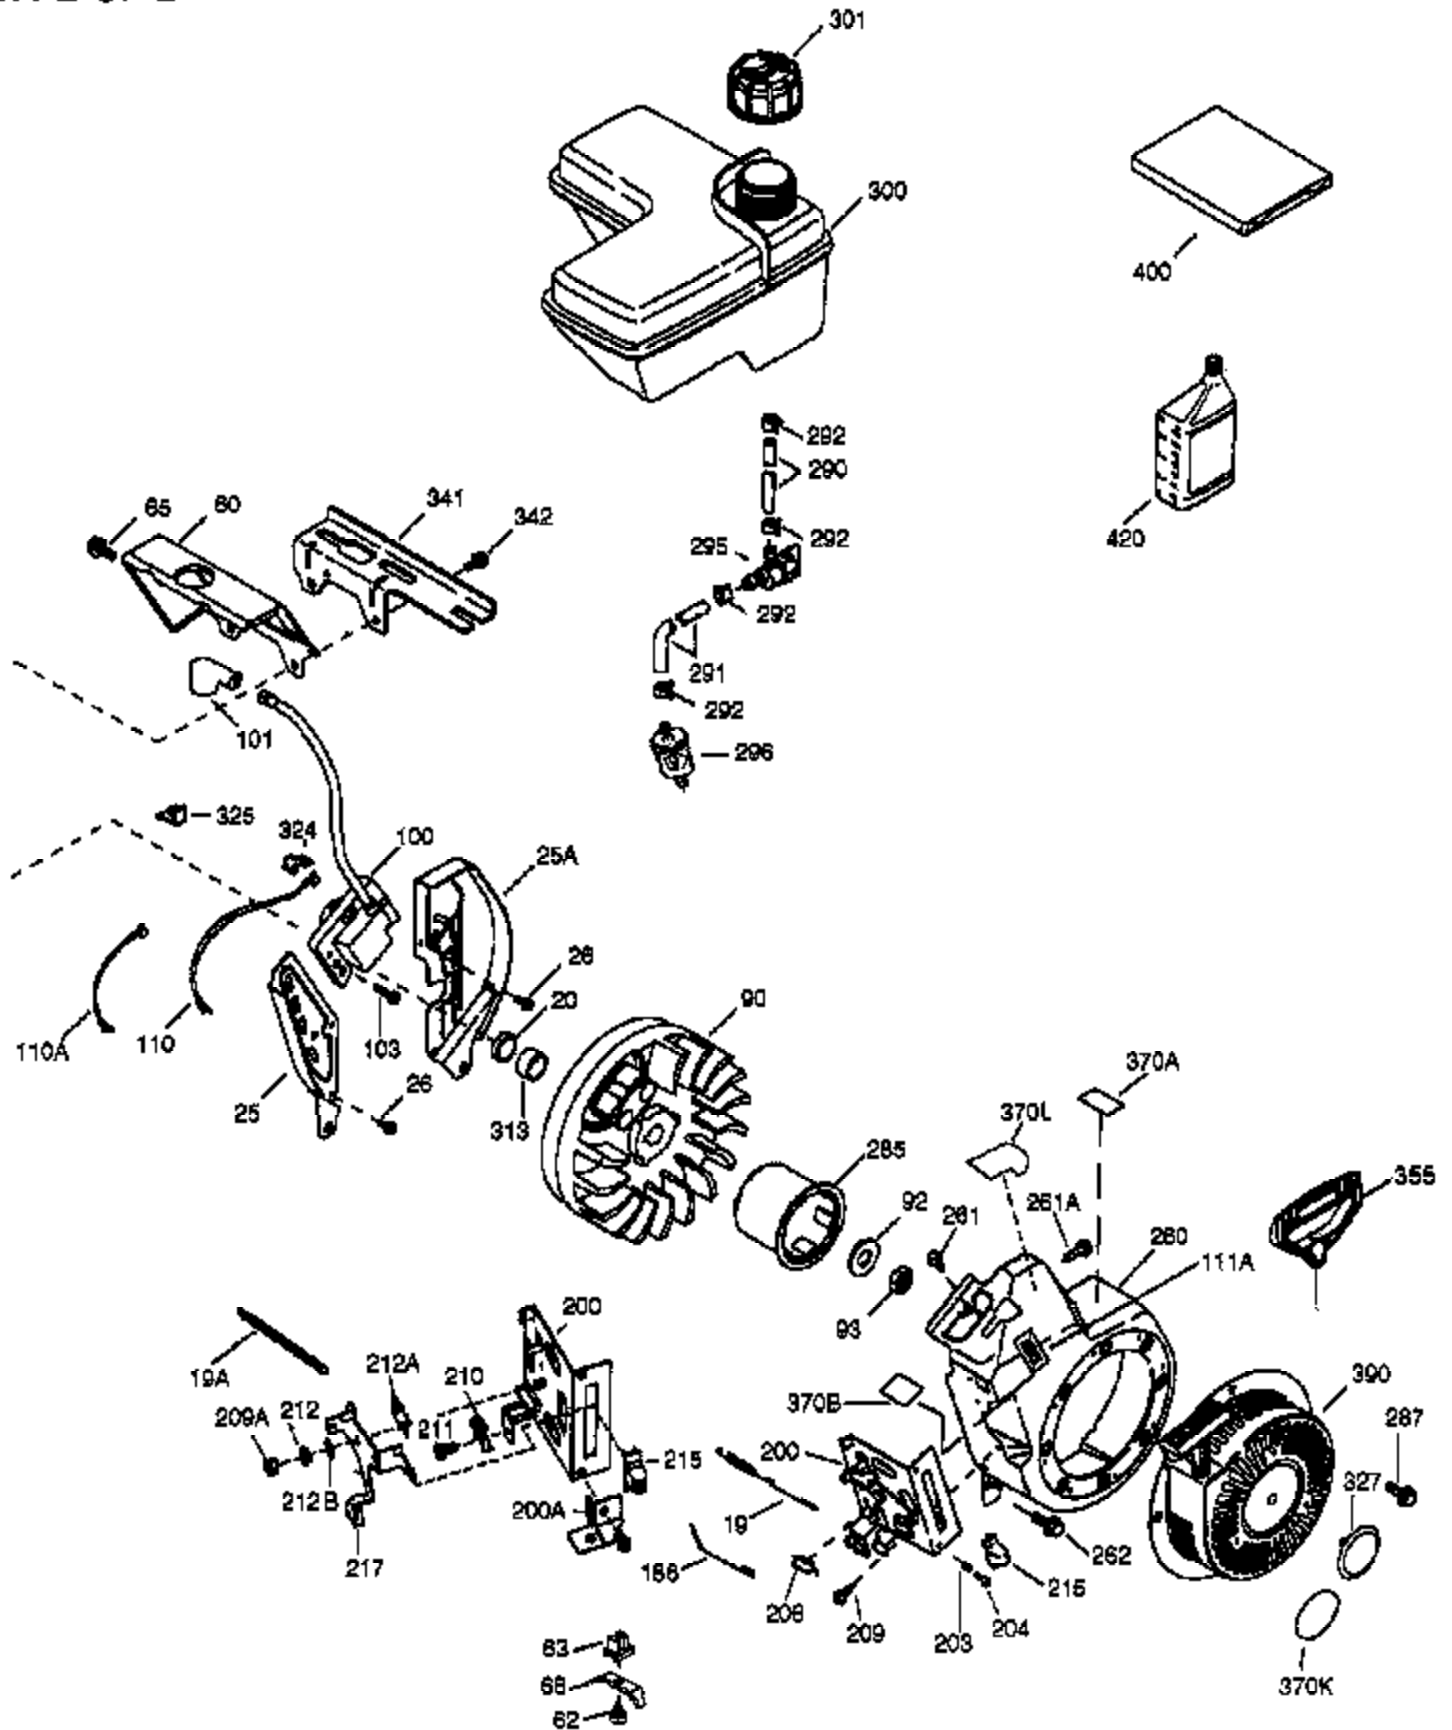

VIEW 2 OF 2

Ref #	Part Number	Qty	Description
19	36639	1	Extension Spring
20	32600	1	Oil Seal
25A	36622	1	Air Baffle (Right)
25	36621	1	Air Baffle (Left)
26	30200	2	Screw, 10-24 x 9/16"
60	36623	1	Blower Housing Extension
65	30200	1	Screw, 10-24 x 9/16"
90	611205	1	Flywheel
92	650815	1	Belleville Washer
93	650816	1	Flywheel Nut
100	34443A	1	Solid State Ignition
101	610118	1	Spark Plug Cover
103	651007	2	Screw, Torx T-15, 10-24 x 15/16"
110	36054	1	Ground Wire
200	36637	1	Control Bracket (Incl. 206 & 215)
206	610973	1	Terminal
209	650821	2	Screw, 10-32 x 1/2"
215	36638	1	Control Knob
260	36636	1	Blower Housing
261A	650821	1	Screw, 10-32 x 1/2"
261	651008	1	Screw, 1/4-20 x 31/64"
262	651008	2	Screw, 1/4-20 x 31/64"
285	35985B	1	Starter Cup
287	0	4	Rivet (Can be purchased locally)
290	30705	1	Fuel Line
292	26460	2	Fuel Line Clamp
300	36643	1	Fuel Tank (Incl. 301)
301	36246	1	Fuel Cap
313	34080	1	Spacer
325	29443	1	Wire Clip
327	35392	1	Starter Plug
341	36644	1	Fuel Tank Bracket
342	651010	2	Screw, 1/4-20 x 7/8"
370A	36261	1	Lubrication Decal
370B	33107	1	Speed Control Decal
390	590736	1	Rewind Starter
400	36716A	1	* Gasket Set (Incl. items marked PK i n notes) Incl. (1) each of 26756, 27272A, 29673, 35626, 36581, 36624, 36738