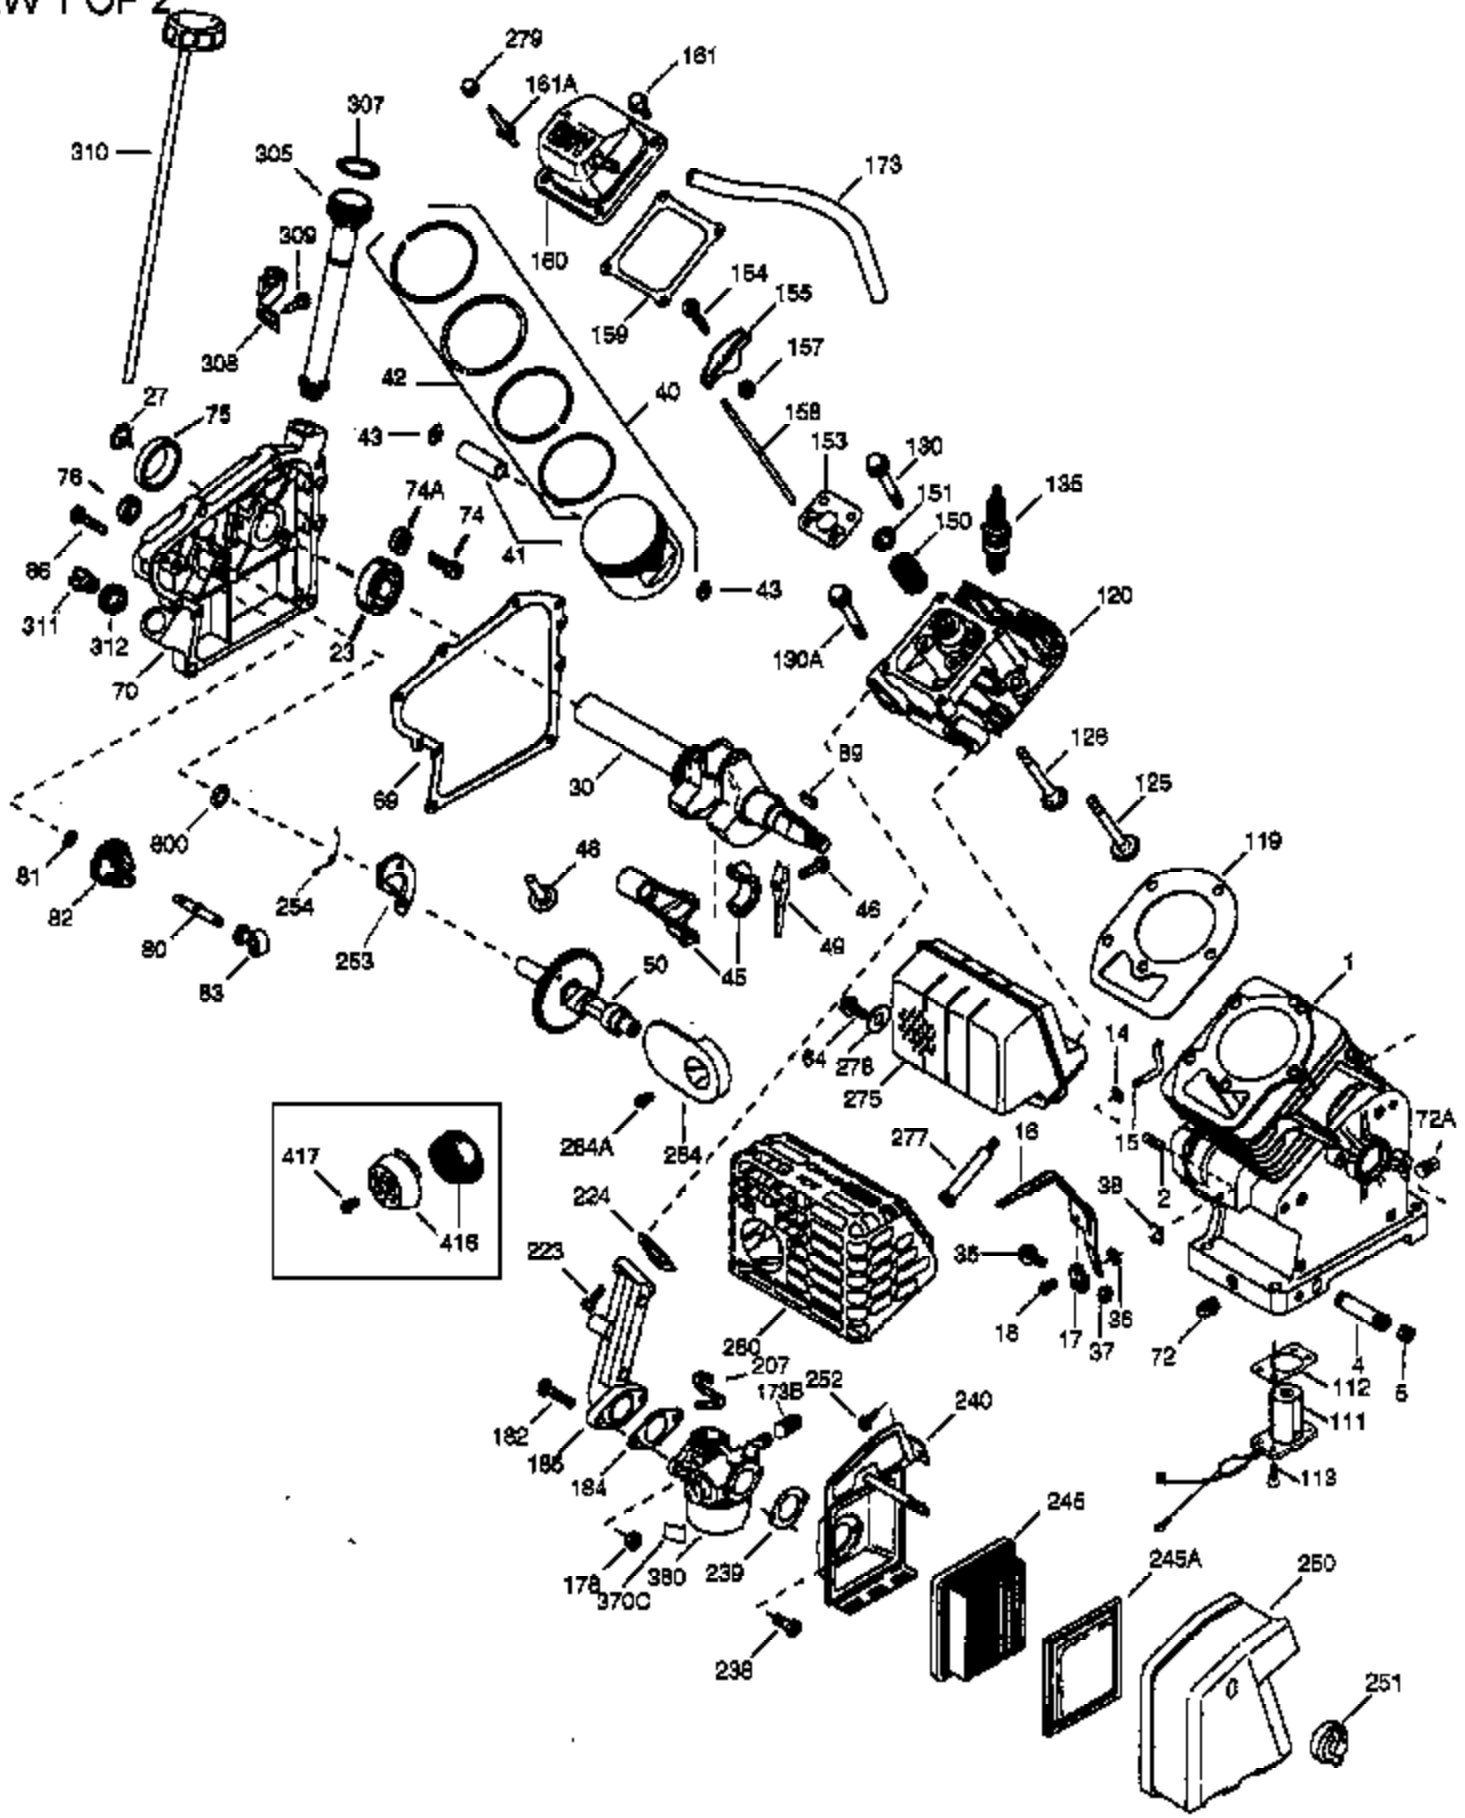

VIEW 1 OF 2

Ref #	Part Number	Qty	Description
	1 36617	1	Cylinder (Incl. 2, 20 & 72)
	2 26727	2	Dowel Pin
	14 28277	1	Washer
	15 30589	1	Governor Rod
	16 36618	1	Governor Lever
	17 36700	1	Governor Lever Clamp
	18 650548	1	Screw, 8-32 x 5/16"
	30 35133	1	Crankshaft
	35 29826	1	Screw, 10-32 x 3/4"
	36 29918	1	Lock Washer
	37 29216	1	Lock Nut, 10-32
	38 29642	1	Retaining Ring
	40 35544A	1	Piston, Pin & Ring Set (Std.)
	40 35545A	1	Piston, Pin & Ring Set (.010" OS)
	40 35546	1	Piston, Pin & Ring Set (.020" OS)
	41 35541	1	Piston & Pin Ass'y. (Std.) (Incl. 43)
	41 35542	1	Piston & Pin Ass'y. (.010" OS) (Incl. 43)
	41 35543	1	Piston & Pin Ass'y. (.020" OS) (Incl. 43)
	42 35547A	1	Ring Set (Std.)
	42 35548A	1	Ring Set (.010" OS)
	42 35549	1	Ring Set (.020" OS)
	43 20381	2	Piston Pin Retaining Ring
	45 32875A	1	Connecting Rod Ass'y. (Incl. 46 & 49)
	46 32610A	2	Connecting Rod Bolt
	48 35616	2	Valve Lifter
	49 36611	1	Oil Dipper
	50 36620	1	Camshaft (Incl. 253 & 254)
	64 650738	1	Screw, 1/4-20 x 5/8"
	69 36624	1	* Cylinder Cover Gasket
	70 36625	1	Cylinder Cover (Incl. 75 thru 83, 311 & 312)
	72A 28582	1	Oil Drain Plug
	72 27642	2	Oil Drain Plug
	75 27897	1	Oil Seal
	80 30574A	1	Governor Shaft
	81 30590A	1	Washer
	82 30591	1	Governor Gear Ass'y. (Incl. 81)
	83 36057	1	Governor Spool
	86 650488	8	Screw, 1/4-20 x 1-1/4"
	89 610961	1	Flywheel Key
	119 36626	1	* Cylinder Head Gasket
	120 36628	1	Cylinder Head
	125 36472	1	Exhaust Valve (1/32" OS) (Incl. 151)
	125 36471	1	Exhaust Valve (Std.) (Incl. 151)
	126 37711	1	Intake Valve (Std.) (Incl. 151)
	126 29315C	1	Intake Valve (1/32" OS) (Incl. 151)
	130A 650999	1	Screw, 5/16-18 x 2-41/64"
	130 650912	4	Screw, 5/16-18 x 1-1/2"
	135 34645	1	Resistor Spark Plug (RN4C)
	150 31672	2	Valve Spring
	151 31673	2	Valve Spring Cap
	153 36649	1	Push Rod Guide
	154 650913	2	Rocker Arm Stud
	155 35624A	2	Rocker Arm
	157 650914	2	Nut, 1/4-28
	158 36629	2	Push Rod
	159 35626	1	* Rocker Arm Cover Gasket
	160 36630A	1	Rocker Arm Cover
	161 651008	4	Screw, 1/4-20 x 31/64"