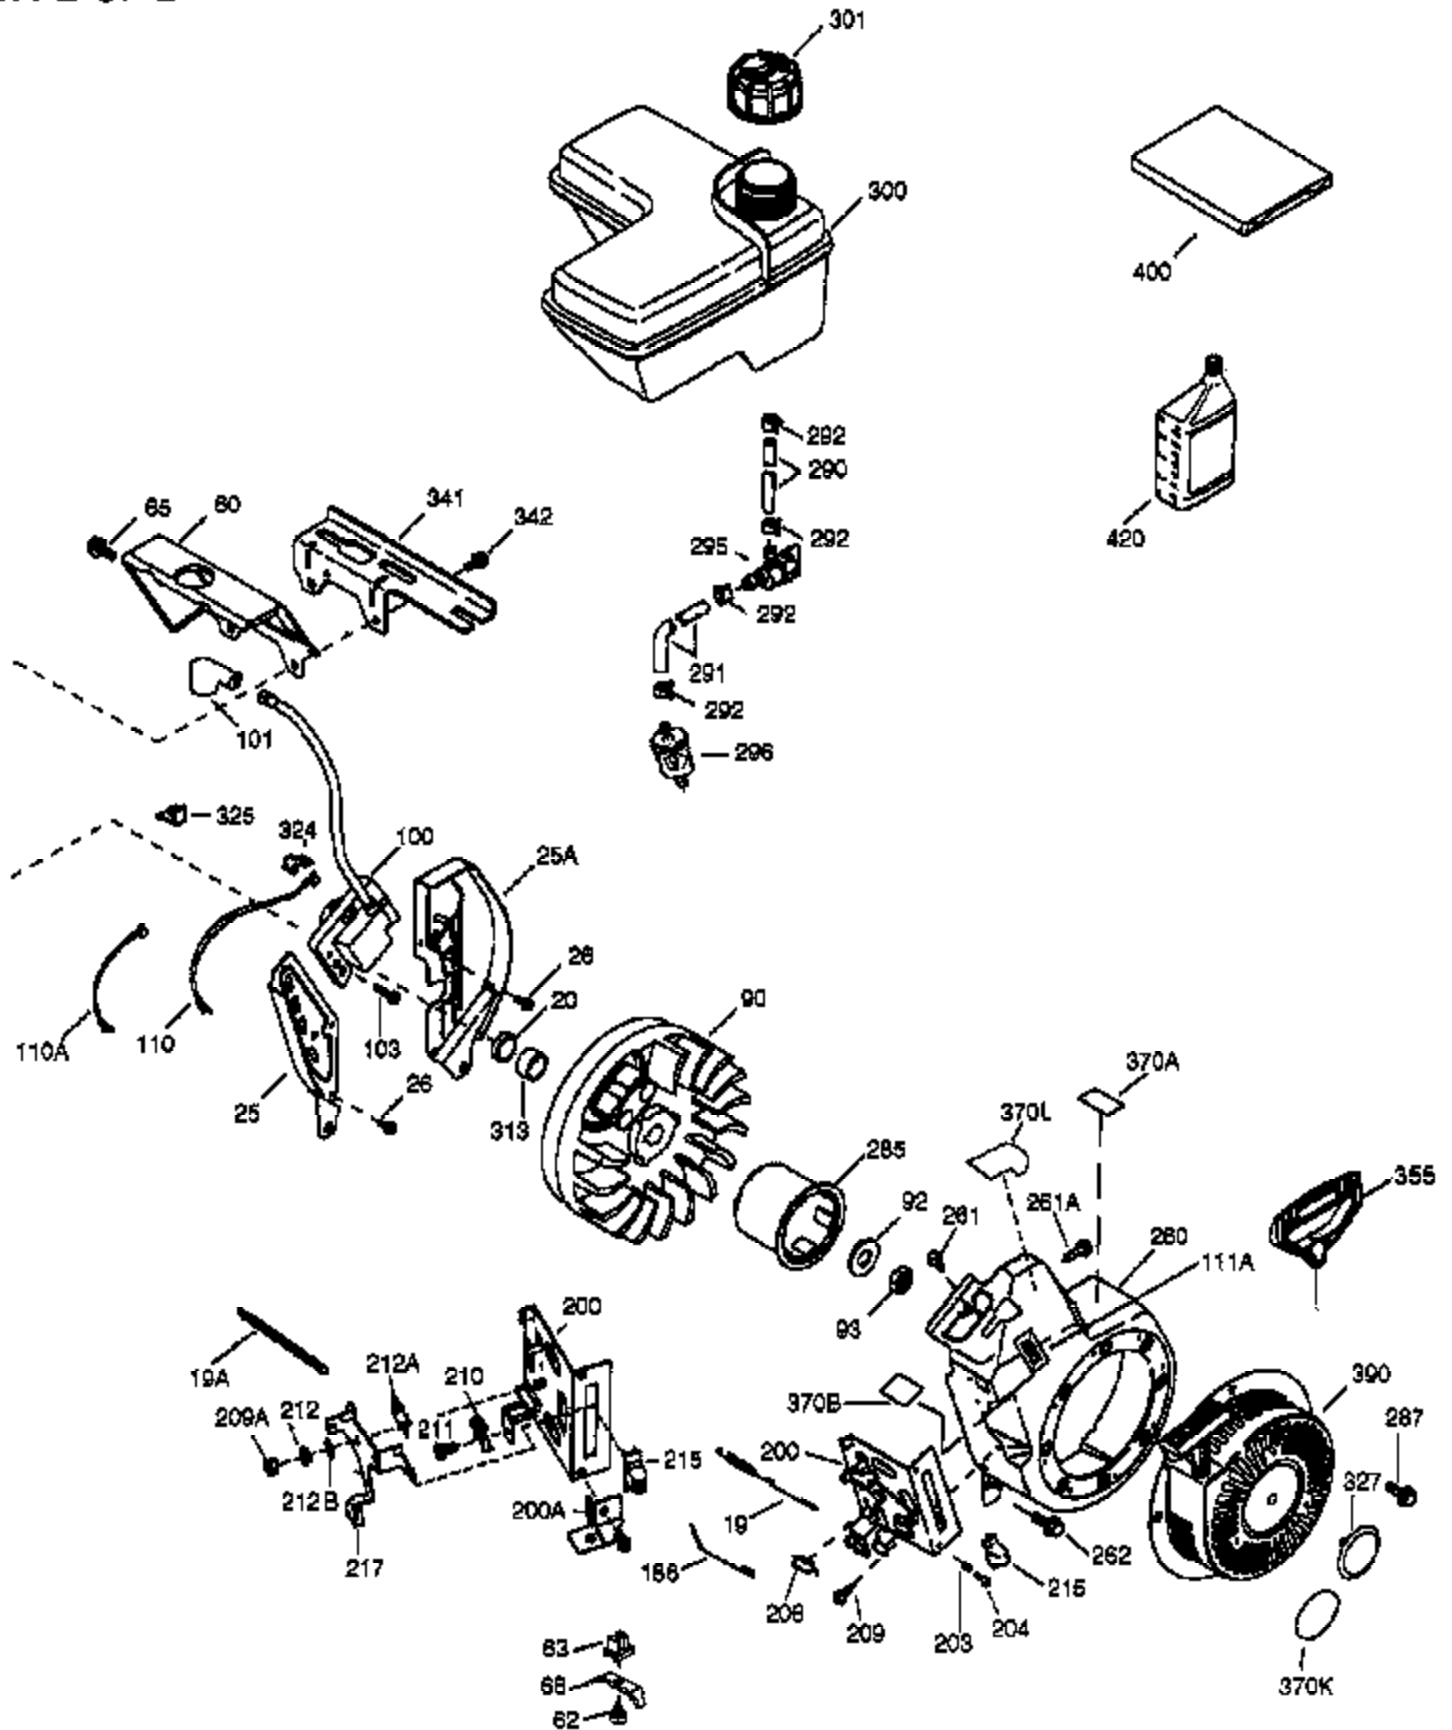

VIEW 2 OF 2

Ref #	Part Number	Qty	Description
19	36710	1	Extension Spring
20	32600	1	Oil Seal
25A	36622	1	Air Baffle (Right)
25	36621	1	Air Baffle (Left)
26	30200	2	Screw, 10-24 x 9/16"
60	36623	1	Blower Housing Extension
62	650760	1	Screw, 8-32 x 3/8"
63	28545	1	Grommet
65	30200	1	Screw, 10-24 x 9/16"
68	33356	1	Ground Terminal
90	611205	1	Flywheel
92	650815	1	Belleville Washer
93	650816	1	Flywheel Nut
100	34443A	1	Solid State Ignition
101	610118	1	Spark Plug Cover
103	651007	2	Screw, Torx T-15, 10-24 x 15/16"
110A	36681	1	Ground Wire
110	36679	1	Ground Wire
186	36711	1	Governor Link
200A	36686	1	Boden Wire Bracket
200	36736	1	Control Bracket (Incl. 206 & 209A thr u 217)
206	610973	1	Terminal
209A	651016	1	Nut
209	650821	2	Screw, 10-32 x 1/2"
210	27793	1	Conduit Clip
211	28942	1	Screw, 10-32 x 3/8"
212A	36685	1	Bearing Plate
212B	651017	1	Washer
212	30773	1	Bushing
215	36638	1	Control Knob
217	36684	1	Control Lever
260	36682	1	Blower Housing
261A	650821	1	Screw, 10-32 x 1/2"
261	651008	1	Screw, 1/4-20 x 31/64"
262	651008	2	Screw, 1/4-20 x 31/64"
285	35985B	1	Starter Cup
287	651008	4	Screw, 1/4-20 x 31/64"
290	30705	1	Fuel Line
292	26460	2	Fuel Line Clamp
300	36643	1	Fuel Tank (Incl. 301)
301	36246	1	Fuel Cap
313	34080	1	Spacer
325	29443	1	Wire Clip
341	36644	1	Fuel Tank Bracket
342	651010	2	Screw, 1/4-20 x 7/8"
370K	36695	1	Starter Decal
370A	36261	1	Lubrication Decal
370B	33107	1	Throttle Decal
390	590704	1	Rewind Starter
400	36716A	1	* Gasket Set (Incl. items marked PK i n notes) Incl. (1) each of 26756, 27272A, 29673, 35626, 36581, 36624, 36738
420	730225	1	SAE 30 4-Cycle Engine Oil (Quart)