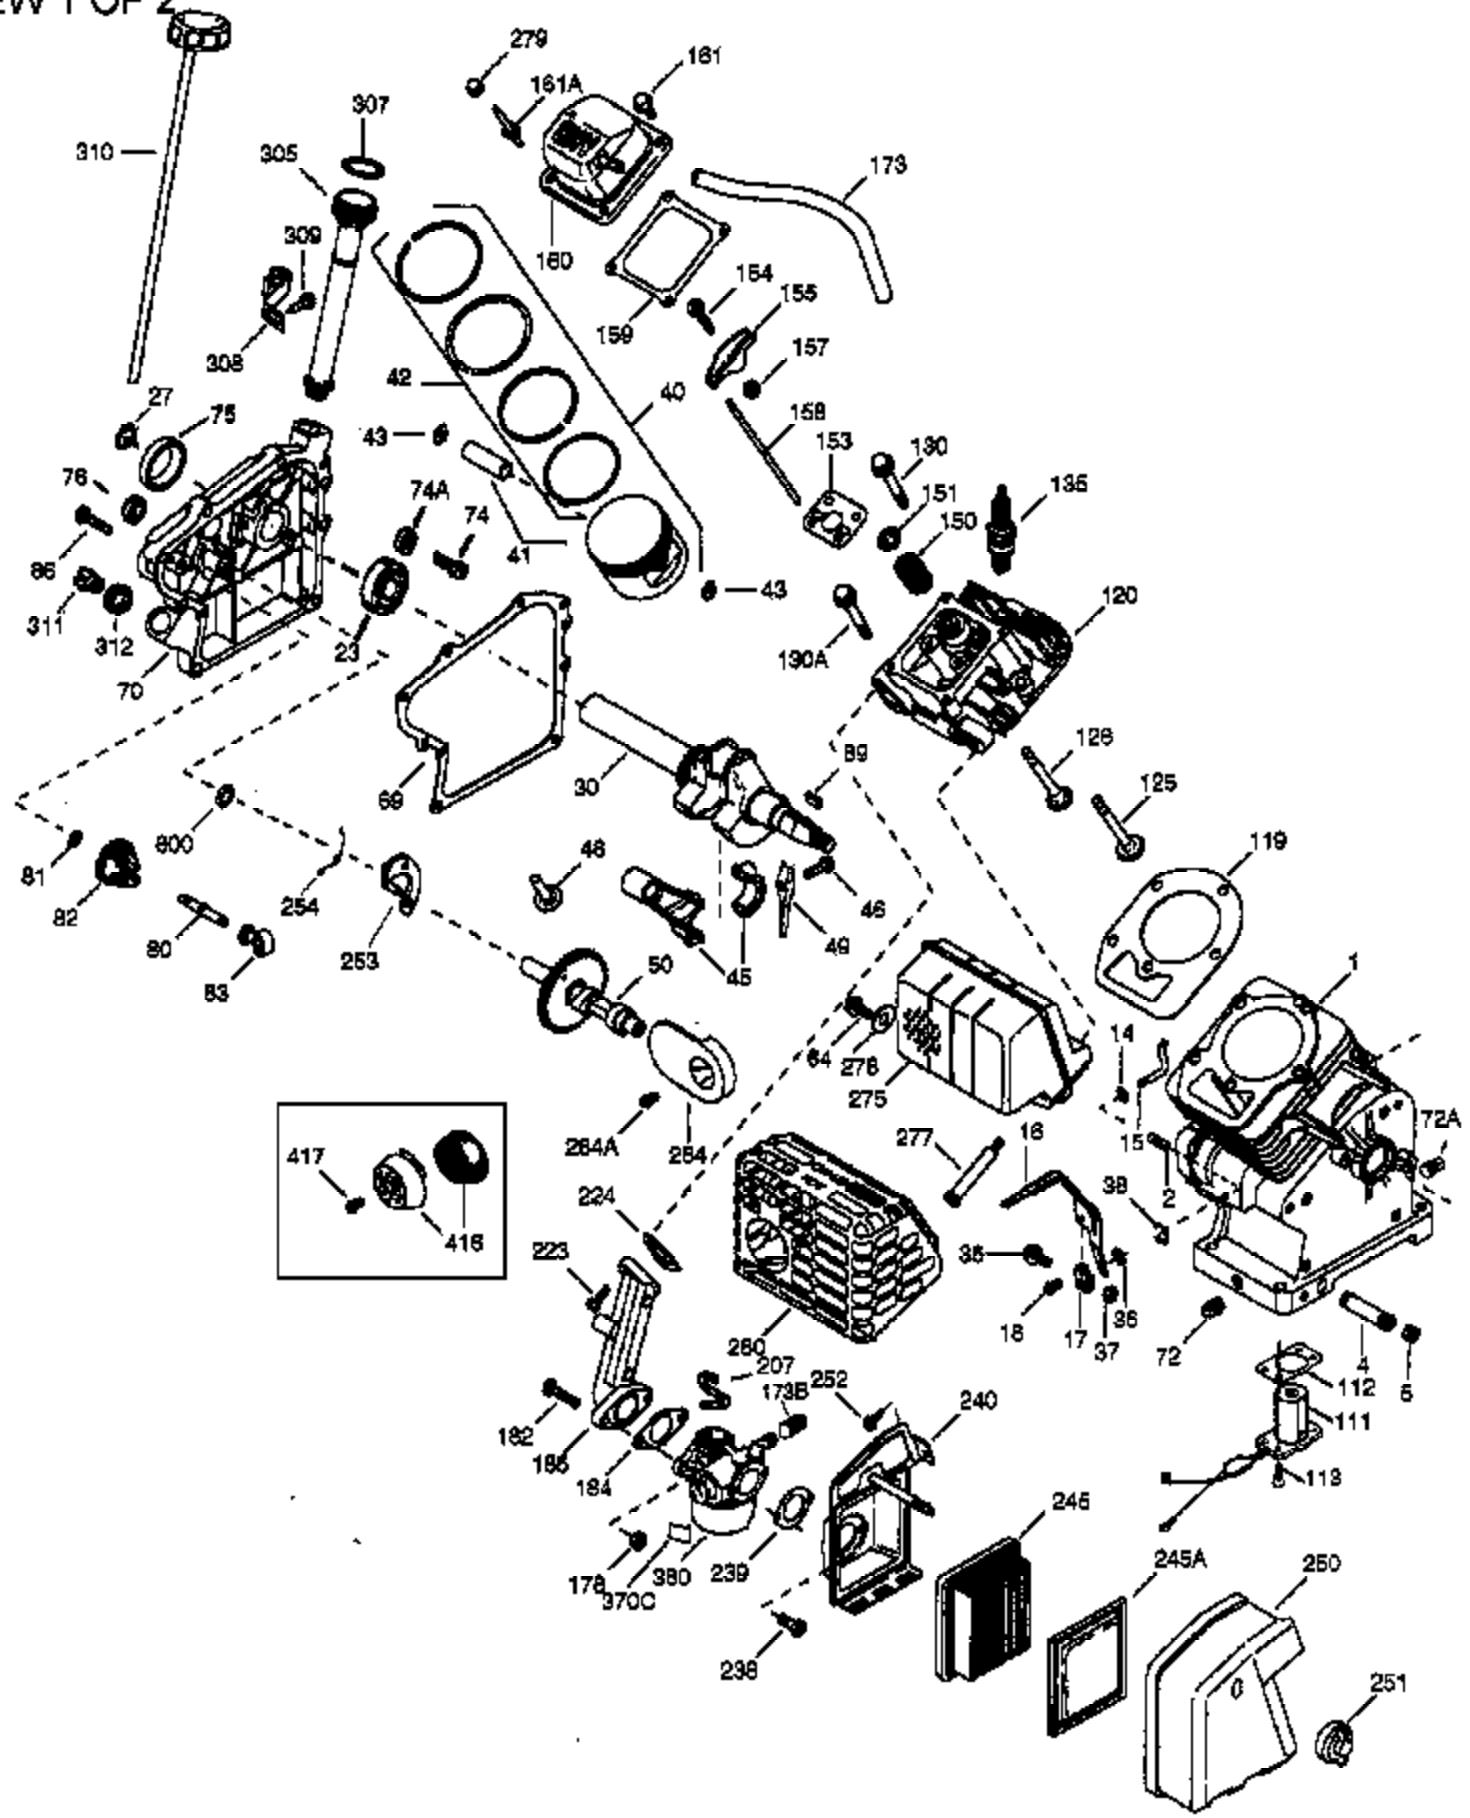

VIEW 1 OF 2

Ref #	Part Number	Qty	Description
	1 36714	1	Cylinder (Incl. 2, 20, 72 & 72A)
	2 26727	2	Dowel Pin
	14 28277	1	Washer
	15 30589	1	Governor Rod
	16 36618	1	Governor Lever
	17 36700	1	Governor Lever Clamp
	18 650548	1	Screw, 8-32 x 5/16"
	30 35133	1	Crankshaft
	35 29826	1	Screw, 10-32 x 3/4"
	36 29918	1	Lock Washer
	37 29216	1	Lock Nut, 10-32
	38 29642	1	Retaining Ring
	40 35544A	1	Piston, Pin & Ring Set (Std.)
	40 35545A	1	Piston, Pin & Ring Set (.010" OS)
	40 35546	1	Piston, Pin & Ring Set (.020" OS)
	41 35541	1	Piston & Pin Ass'y. (Std.) (Incl. 43)
	41 35542	1	Piston & Pin Ass'y. (.010" OS) (Incl. 43)
	41 35543	1	Piston & Pin Ass'y (.020" OS) (Incl. 43)
	42 35547A	1	Ring Set (Std.)
	42 35548A	1	Ring Set (.010" OS)
	42 35549	1	Ring Set (.020" OS)
	43 20381	2	Piston Pin Retaining Ring
	45 32875A	1	Connecting Rod Ass'y (Incl. 46 & 49)
	46 32610A	2	Connecting Rod Bolt
	48 35616	2	Valve Lifter
	49 36611	1	Oil Dipper
	50 36620	1	Camshaft (Incl. 253 & 254)
	64 650738	1	Screw, 1/4-20 x 5/8"
	69 36624	1	* Cylinder Cover Gasket
	70 36625	1	Cylinder Cover (Incl. 75 thru 83 & 31 1)
	72A 28582	1	Oil Drain Plug
	72 27642	2	Oil Drain Plug
	75 27897	1	Oil Seal
	80 30574A	1	Governor Shaft
	81 30590A	1	Washer
	82 30591	1	Governor Gear Ass'y (Incl. 81)
	83 36057	1	Governor Spool
	86 650488	8	Screw, 1/4-20 x 1-1/4"
	89 610961	1	Flywheel Key
	119 36738	1	* Cylinder Head Gasket
	120 36739	1	Cylinder Head
	125 36471	1	Exhaust Valve (Std.) (Incl. 151)
	125 36472	1	Exhaust Valve (1/32" OS) (Incl. 151)
	126 37711	1	Intake Valve (Std.) (Incl. 151)
	126 29315C	1	Intake Valve (1/32" OS) (Incl. 151)
	130A 650999	1	Screw, 5/16-18 x 2-41/64"
	130 650912	4	Screw, 5/16-18 x 1-1/2"
	135 34645	1	Resistor Spark Plug (RN4C)
	150 31672	2	Valve Spring
	151 31673	2	Valve Spring Cap
	153 36649	1	Push Rod Guide
	154 650913	2	Rocker Arm Stud
	155 35624A	2	Rocker Arm
	157 650914	2	Nut, 1/4-28
	158 36629	2	Push Rod
	159 35626	1	* Rocker Arm Cover Gasket
	160 36630A	1	Rocker Arm Cover
	161 651008	4	Screw, 1/4-20 x 31/64"