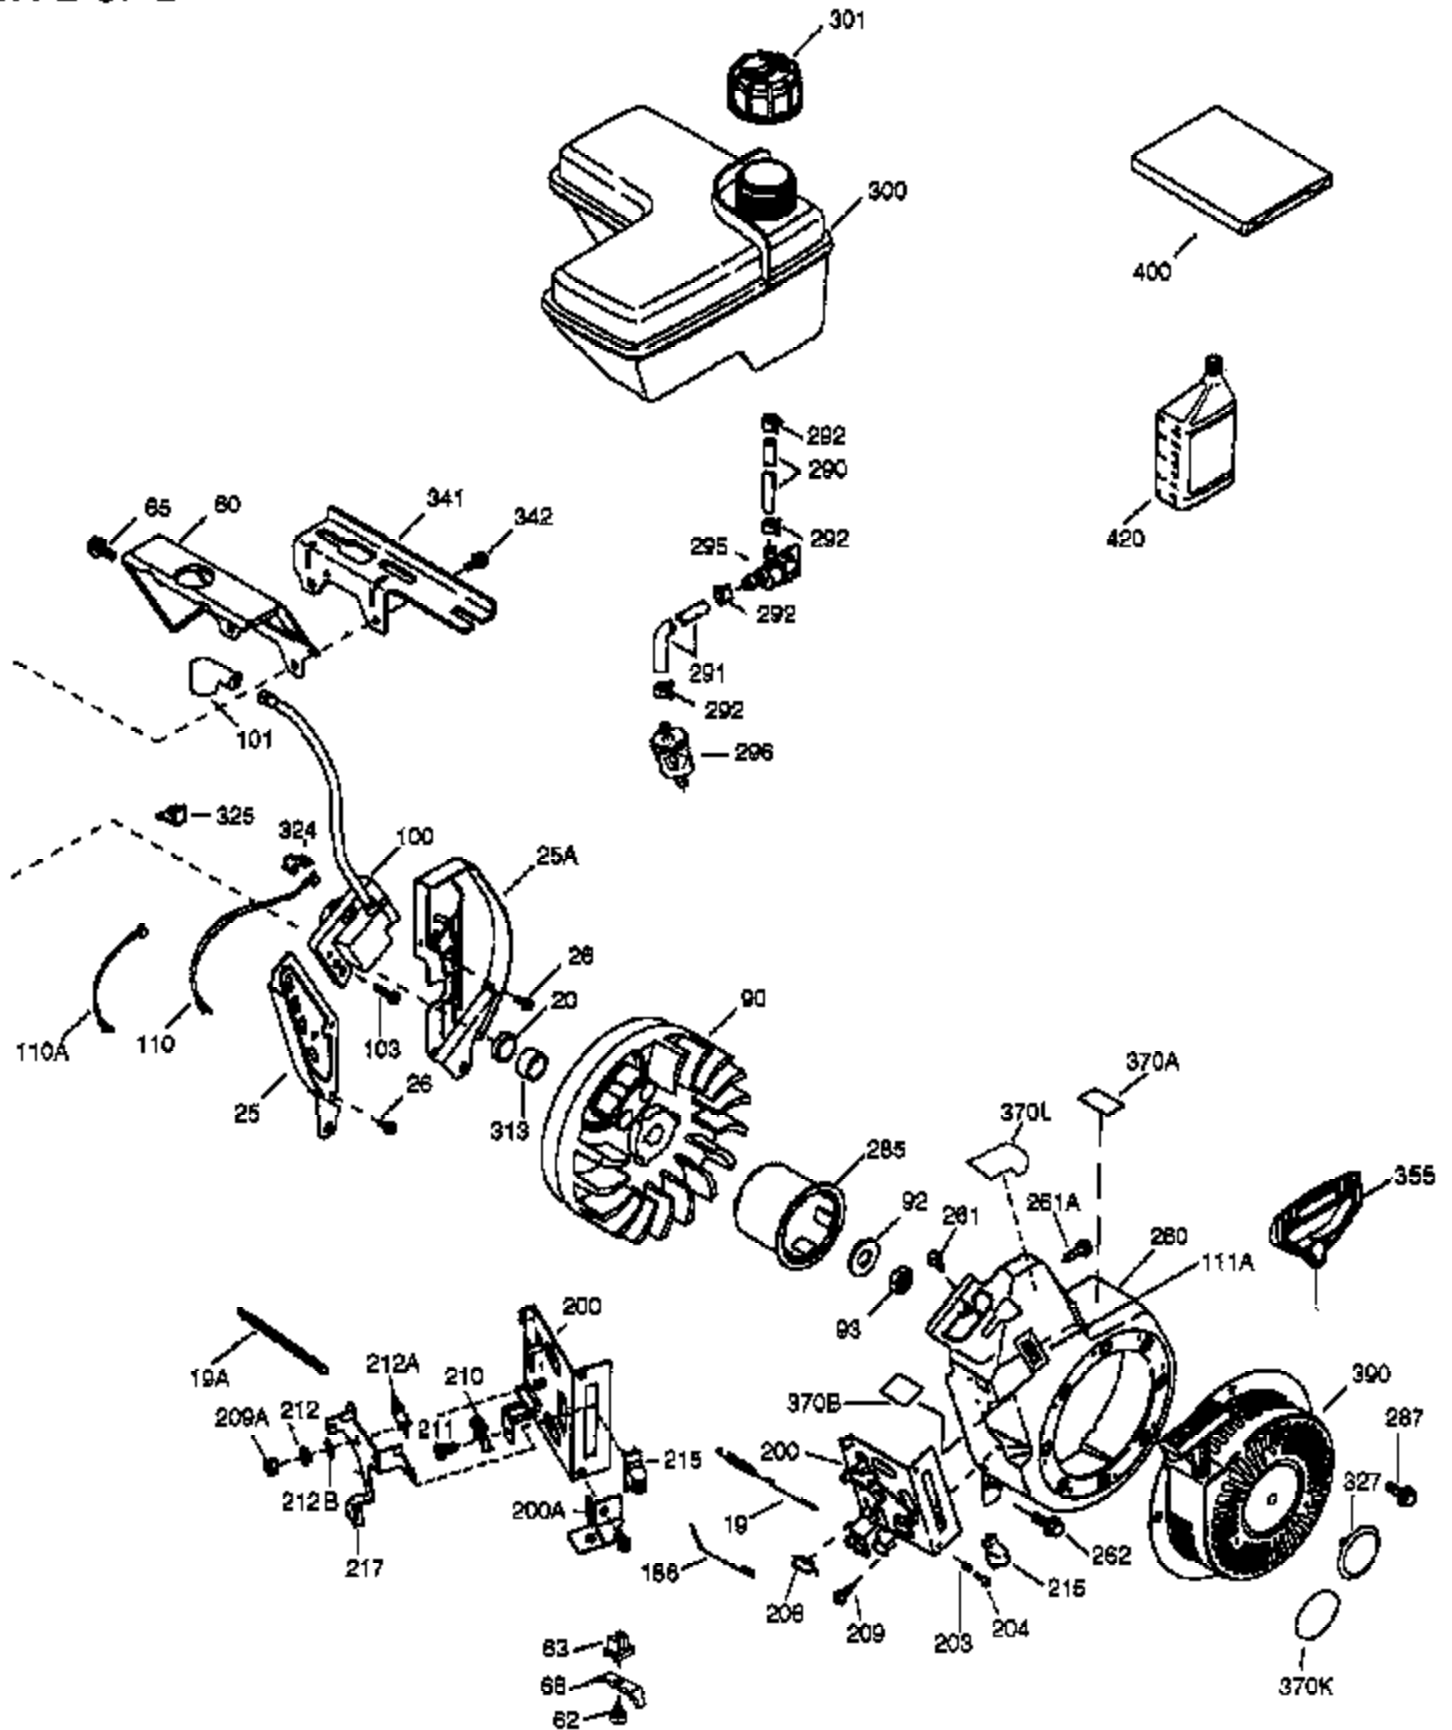

VIEW 2 OF 2

Ref #	Part Number	Qty	Description
19	36710	1	Extension Spring
20	32600	1	Oil Seal
25A	36622	1	Air Baffle (Right)
25	36621	1	Air Baffle (Left)
26	30200	2	Screw, 10-24 x 9/16"
60	36623	1	Blower Housing Extension
62	650760	1	Screw, 8-32 x 3/8"
63	28545	1	Grommet
65	30200	1	Screw, 10-24 x 9/16"
68	33356	1	Ground Terminal
90	611205	1	Flywheel
92	650815	1	Belleville Washer
93	650816	1	Flywheel Nut
100	34443A	1	Solid State Ignition
101	610118	1	Spark Plug Cover
103	651007	2	Screw, Torx T-15, 10-24 x 15/16"
110	36679A	1	Ground Wire
186	36711	1	Governor Link
200A	36686	1	Boden Wire Bracket
200	36736	1	Control Bracket (Incl. 206 & 209A thr u 217)
206	610973	1	Terminal
209A	651016	1	Nut
209	650821	2	Screw, 10-32 x 1/2"
210	27793	1	Conduit Clip
211	28942	1	Screw, 10-32 x 3/8"
212	30773	1	Bushing
212B	651017	1	Washer
212A	36685	1	Bearing Plate
215	36638	1	Control Knob
217	36684	1	Control Lever
260	36864	1	Blower Housing
261A	650821	1	Screw, 10-32 x 1/2"
261	651008	1	Screw, 1/4-20 x 31/64"
262	651008	2	Screw, 1/4-20 x 31/64"
285	35985B	1	Starter Cup
287	651008	4	Screw, 1/4-20 x 31/64"
290	30705	1	Fuel Line
292	26460	2	Fuel Line Clamp
300	36863	1	Fuel Tank (Incl. 292 & 301)
301	36246	1	Fuel Cap
313	34080	1	Spacer
325	29443	1	Wire Clip
341	36644	1	Fuel Tank Bracket
342	651010	2	Screw, 1/4-20 x 7/8"
370A	36261	1	Lubrication Decal
370K	36695	1	Starter Decal
370B	33107	1	Throttle Decal
390	590704	1	Rewind Starter
400	36716A	1	* Gasket Set (Incl. items marked PK i n notes) Incl. (1) each of 26756, 27272A, 29673, 35626, 36581, 36624, 36738
420	730225	1	SAE 30 4-Cycle Engine Oil (Quart)