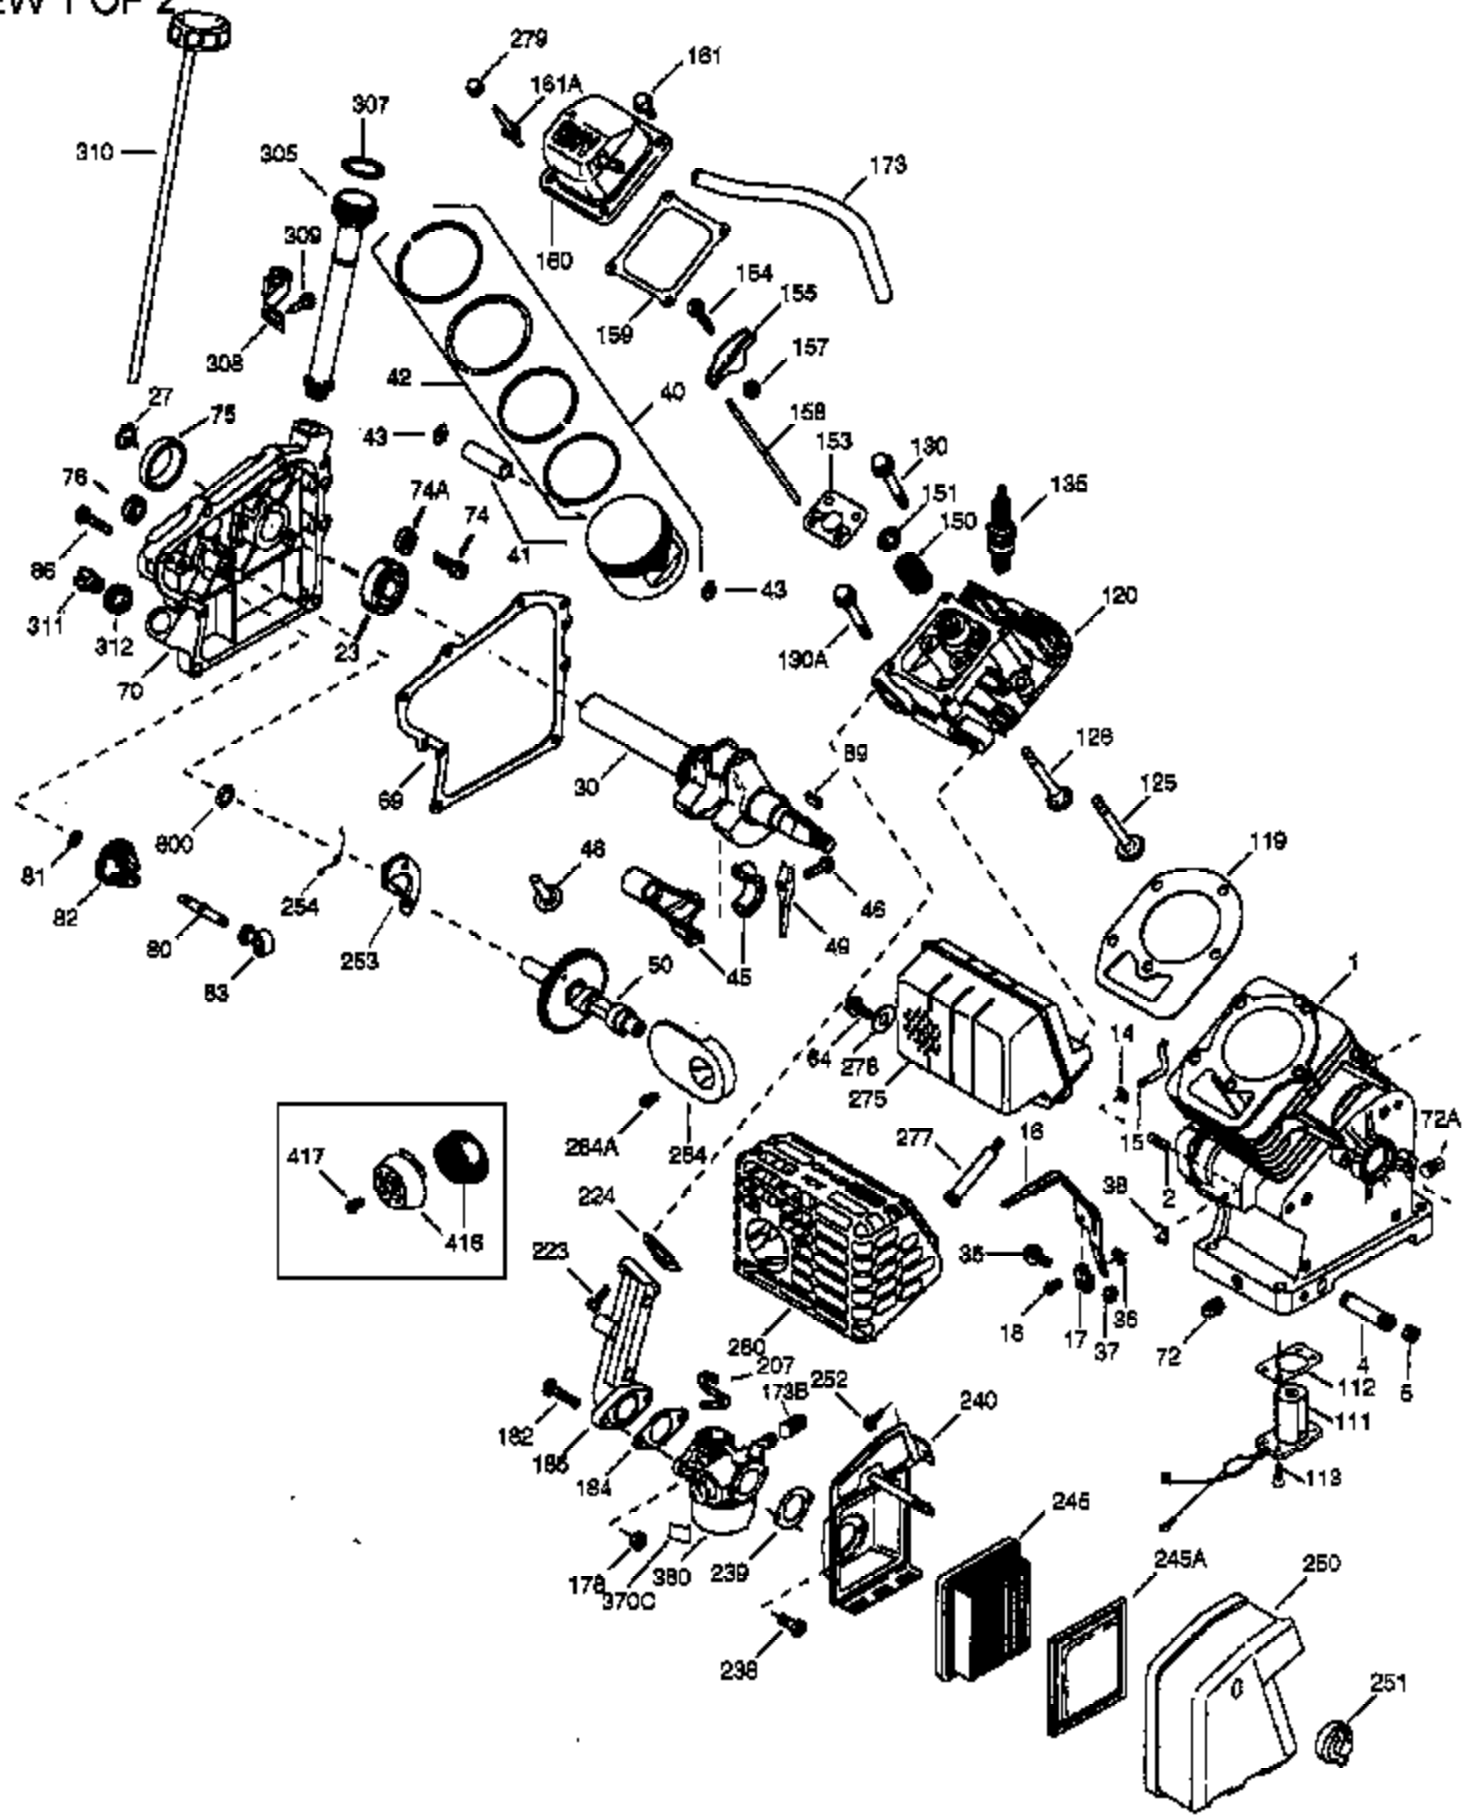

VIEW 1 OF 2

Ref #	Part Number	Qty	Description
	1 36714	1	Cylinder (Incl. 2, 20, 72 & 72A)
	2 26727	2	Dowel Pin
	14 28277	1	Washer
	15 30589	1	Governor Rod
	16 36618	1	Governor Lever
	17 36700	1	Governor Lever Clamp
	18 651028	1	Screw, Torx T-15, 8-32 x 3/8"
	30 35133	1	Crankshaft
	35 29826	1	Screw, 10-32 x 3/4"
	36 29918	1	Lock Washer
	37 29216	1	Lock Nut, 10-32
	38 29642	1	Retaining Ring
	40 35544A	1	Piston, Pin & Ring Set (Std.)
	40 35545A	1	Piston, Pin & Ring Set (.010" OS)
	40 35546	1	Piston, Pin & Ring Set (.020" OS)
	41 35541	1	Piston & Pin Ass'y. (Std.) (Incl. 43)
	41 35542	1	Piston & Pin Ass'y. (.010" OS) (Incl. 43)
	41 35543	1	Piston & Pin Ass'y (.020" OS) (Incl. 43)
	42 35547A	1	Ring Set (Std.)
	42 35548A	1	Ring Set (.010" OS)
	42 35549	1	Ring Set (.020" OS)
	43 20381	2	Piston Pin Retaining Ring
	45 32875A	1	Connecting Rod Ass'y (Incl. 46 & 49)
	46 32610A	2	Connecting Rod Bolt
	48 35616	2	Valve Lifter
	49 36611	1	Oil Dipper
	50 36620	1	Camshaft (Incl. 253 & 254)
	64 650738	1	Screw, 1/4-20 x 5/8"
	69 36624	1	* Cylinder Cover Gasket
	70 36625	1	Cylinder Cover (Incl. 75 thru 83 & 31 1)
	72A 28582	1	Oil Drain Plug
	72 27642	2	Oil Drain Plug
	75 27897	1	Oil Seal
	80 30574A	1	Governor Shaft
	81 30590A	1	Washer
	82 30591	1	Governor Gear Ass'y (Incl. 81)
	83 36057	1	Governor Spool
	86 650488	8	Screw, 1/4-20 x 1-1/4"
	89 610961	1	Flywheel Key
	119 36738	1	* Cylinder Head Gasket
	120 36739	1	Cylinder Head
	125 36471	1	Exhaust Valve (Std.) (Incl. 151)
	125 36472	1	Exhaust Valve (1/32" OS) (Incl. 151)
	126 37711	1	Intake Valve (Std.) (Incl. 151)
	126 29315C	1	Intake Valve (1/32" OS) (Incl. 151)
	130A 650999	1	Screw, 5/16-18 x 2-41/64"
	130 650912	4	Screw, 5/16-18 x 1-1/2"
	135 34645	1	Resistor Spark Plug (RN4C)
	150 31672	2	Valve Spring
	151 31673	2	Valve Spring Cap
	153 36649	1	Push Rod Guide
	154 650913	2	Rocker Arm Stud
	155 35624A	2	Rocker Arm
	157 650914	2	Nut, 1/4-28
	158 36629	2	Push Rod
	159 35626	1	* Rocker Arm Cover Gasket
	160 36630A	1	Rocker Arm Cover
	161 651008	4	Screw, 1/4-20 x 31/64"