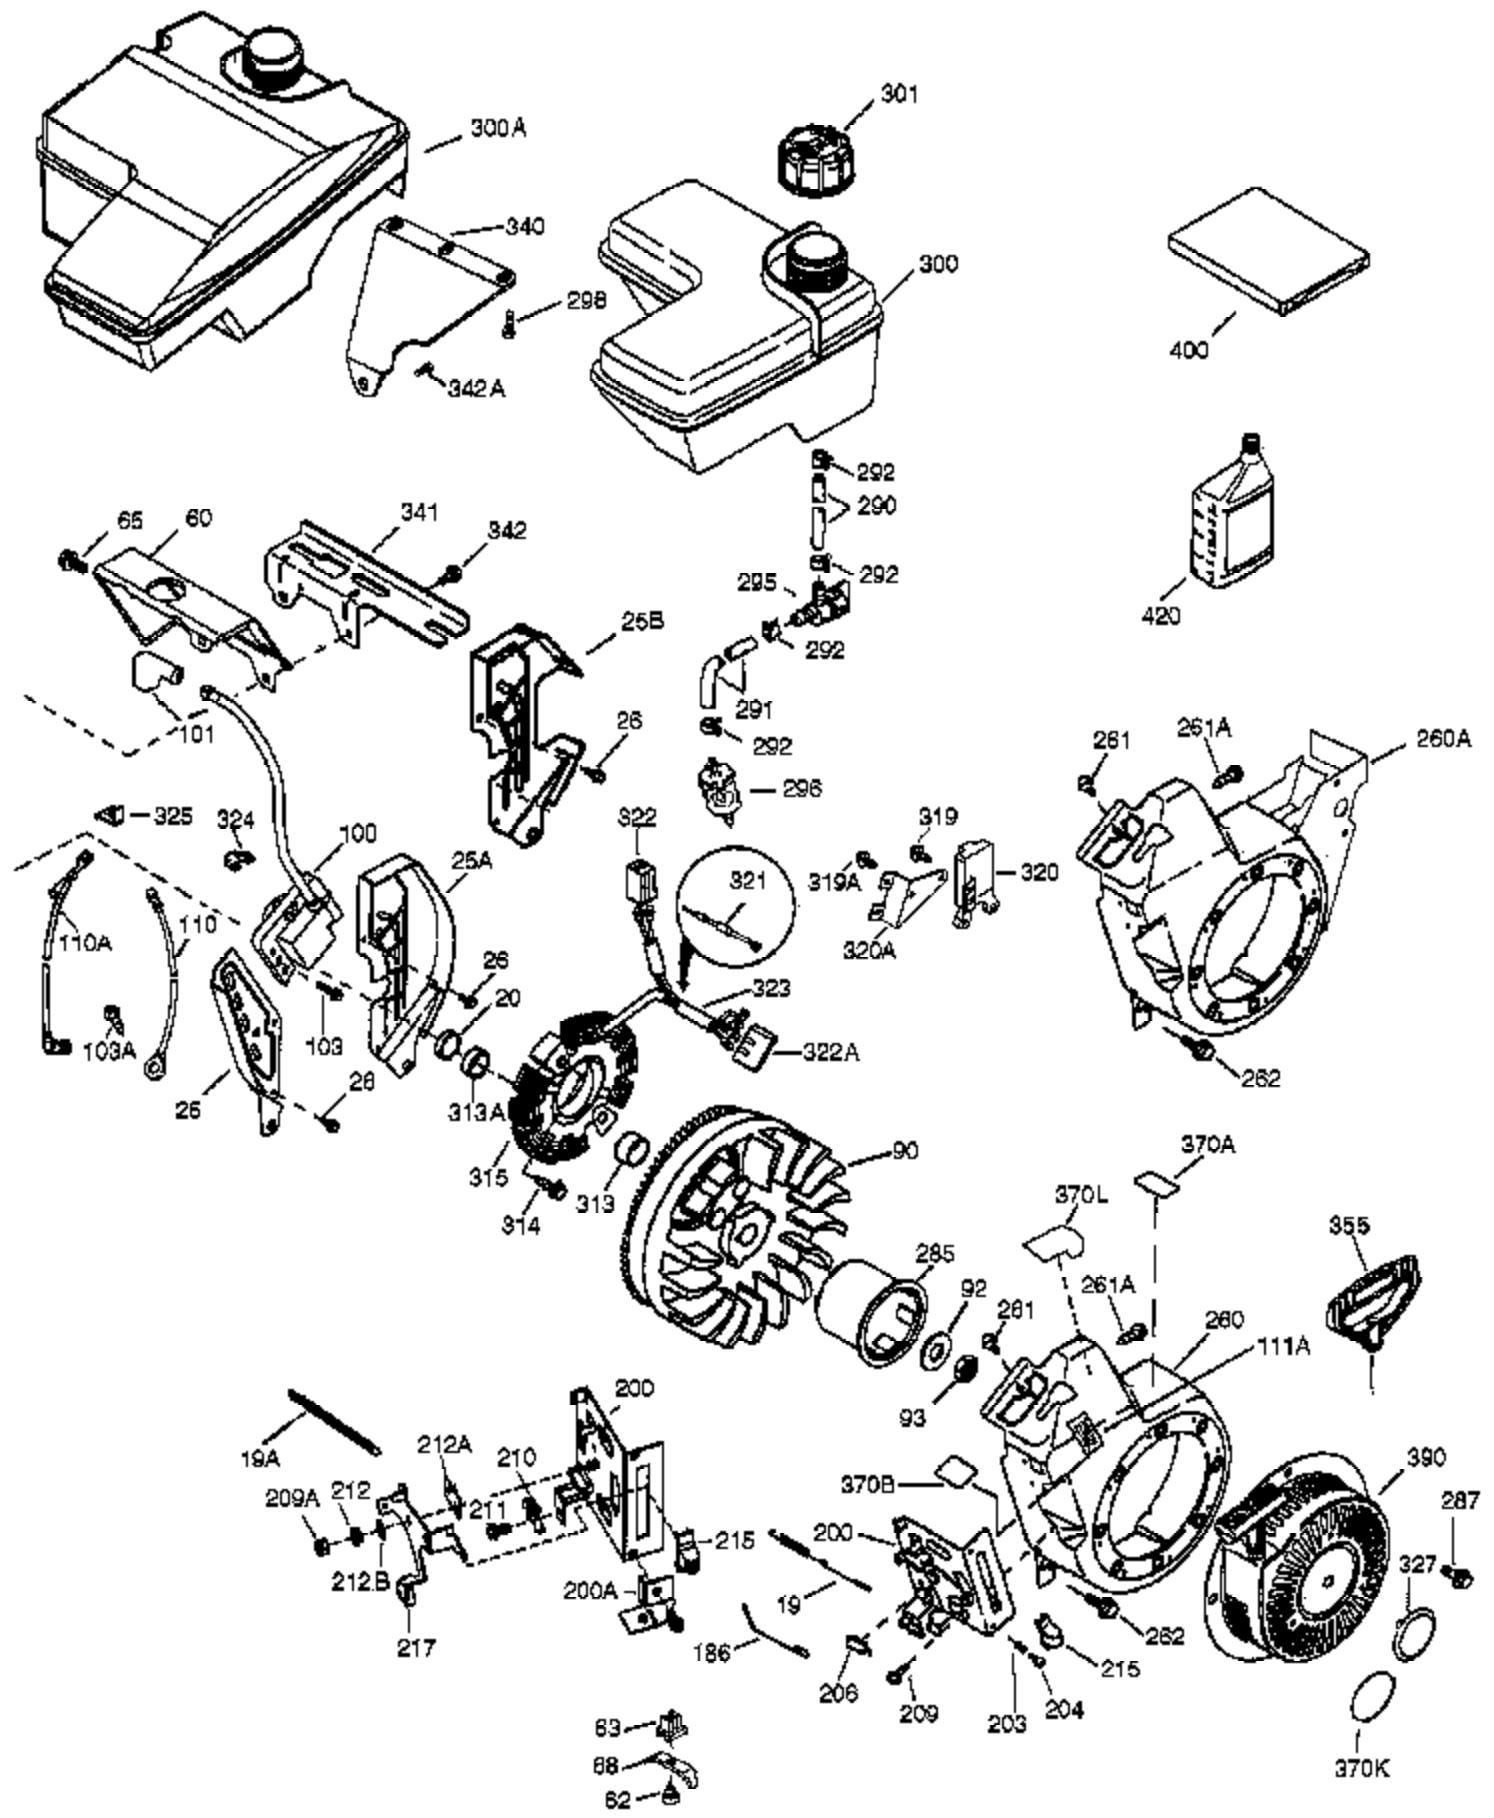

Ref #	Part Number	Qty	Description
19	36710	1	Extension Spring
20	32600	1	Oil Seal
25	36621	1	Air Baffle (Left)
25A	36622	1	Air Baffle (Right)
26	30200	2	Screw, 10-24 x 9/16"
60	36623	1	Blower Housing Extension
62	650760	1	Screw, 8-32 x 3/8"
63	28545	1	Grommet
65	30200	1	Screw, 10-24 x 9/16"
68	33356	1	Ground Terminal
83	36057	1	Governor Spool
90	611205	1	Flywheel
92	650815	1	Belleville Washer
93	650816	1	Flywheel Nut
100	34443A	1	Solid State Ignition
101	610118	1	Spark Plug Cover
103	651007	2	Screw, Torx T-15, 10-24 x 15/16"
110	36679A	1	Ground Wire
186	36711	1	Governor Link
200A	36686	1	Boden Wire Bracket
200	36736	1	Control Bracket (Incl. 206 & 209A thr u 217)
206	610973	1	Terminal
209A	651016	1	Nut
209	650821	1	Screw, 10-32 x 1/2"
210	27793	1	Conduit Clip
211	28942	1	Screw, 10-32 x 3/8"
212A	36685	1	Bearing Plate
212B	651017	1	Washer
212	30773	1	Bushing
215	36638	1	Control Knob
217	36684	1	Control Lever Assembly
260	36864	1	Blower Housing
261A	650821	2	Screw, 10-32 x 1/2"
261	651008	1	Screw, 1/4-20 x 31/64"
262	651008	2	Screw, 1/4-20 x 31/64"
285	35985B	1	Starter Cup
287	651008	4	Screw, 1/4-20 x 31/64"
290	30705	1	Fuel Line
292	26460	2	Fuel Line Clamp
300	36863	1	Fuel Tank (Incl. 292 & 301)
301	36246	1	Fuel Cap
313	34080	1	Spacer
325	29443	1	Wire Clip
341	36644	1	Fuel Tank Bracket
342	651010	2	Screw, 1/4-20 x 7/8"
370K	36695	1	Starter Decal
370B	33107	1	Speed Control Decal
370A	36261	1	Lubrication Decal
390	590704	1	Rewind Starter
400	36716A	1	* Gasket Set (Incl. items marked PK i n notes) Incl. (1) each of 26756, 27272A, 29673, 35626, 36581, 36624, 36715
420	730225	1	SAE 30 4-Cycle Engine Oil (Quart)