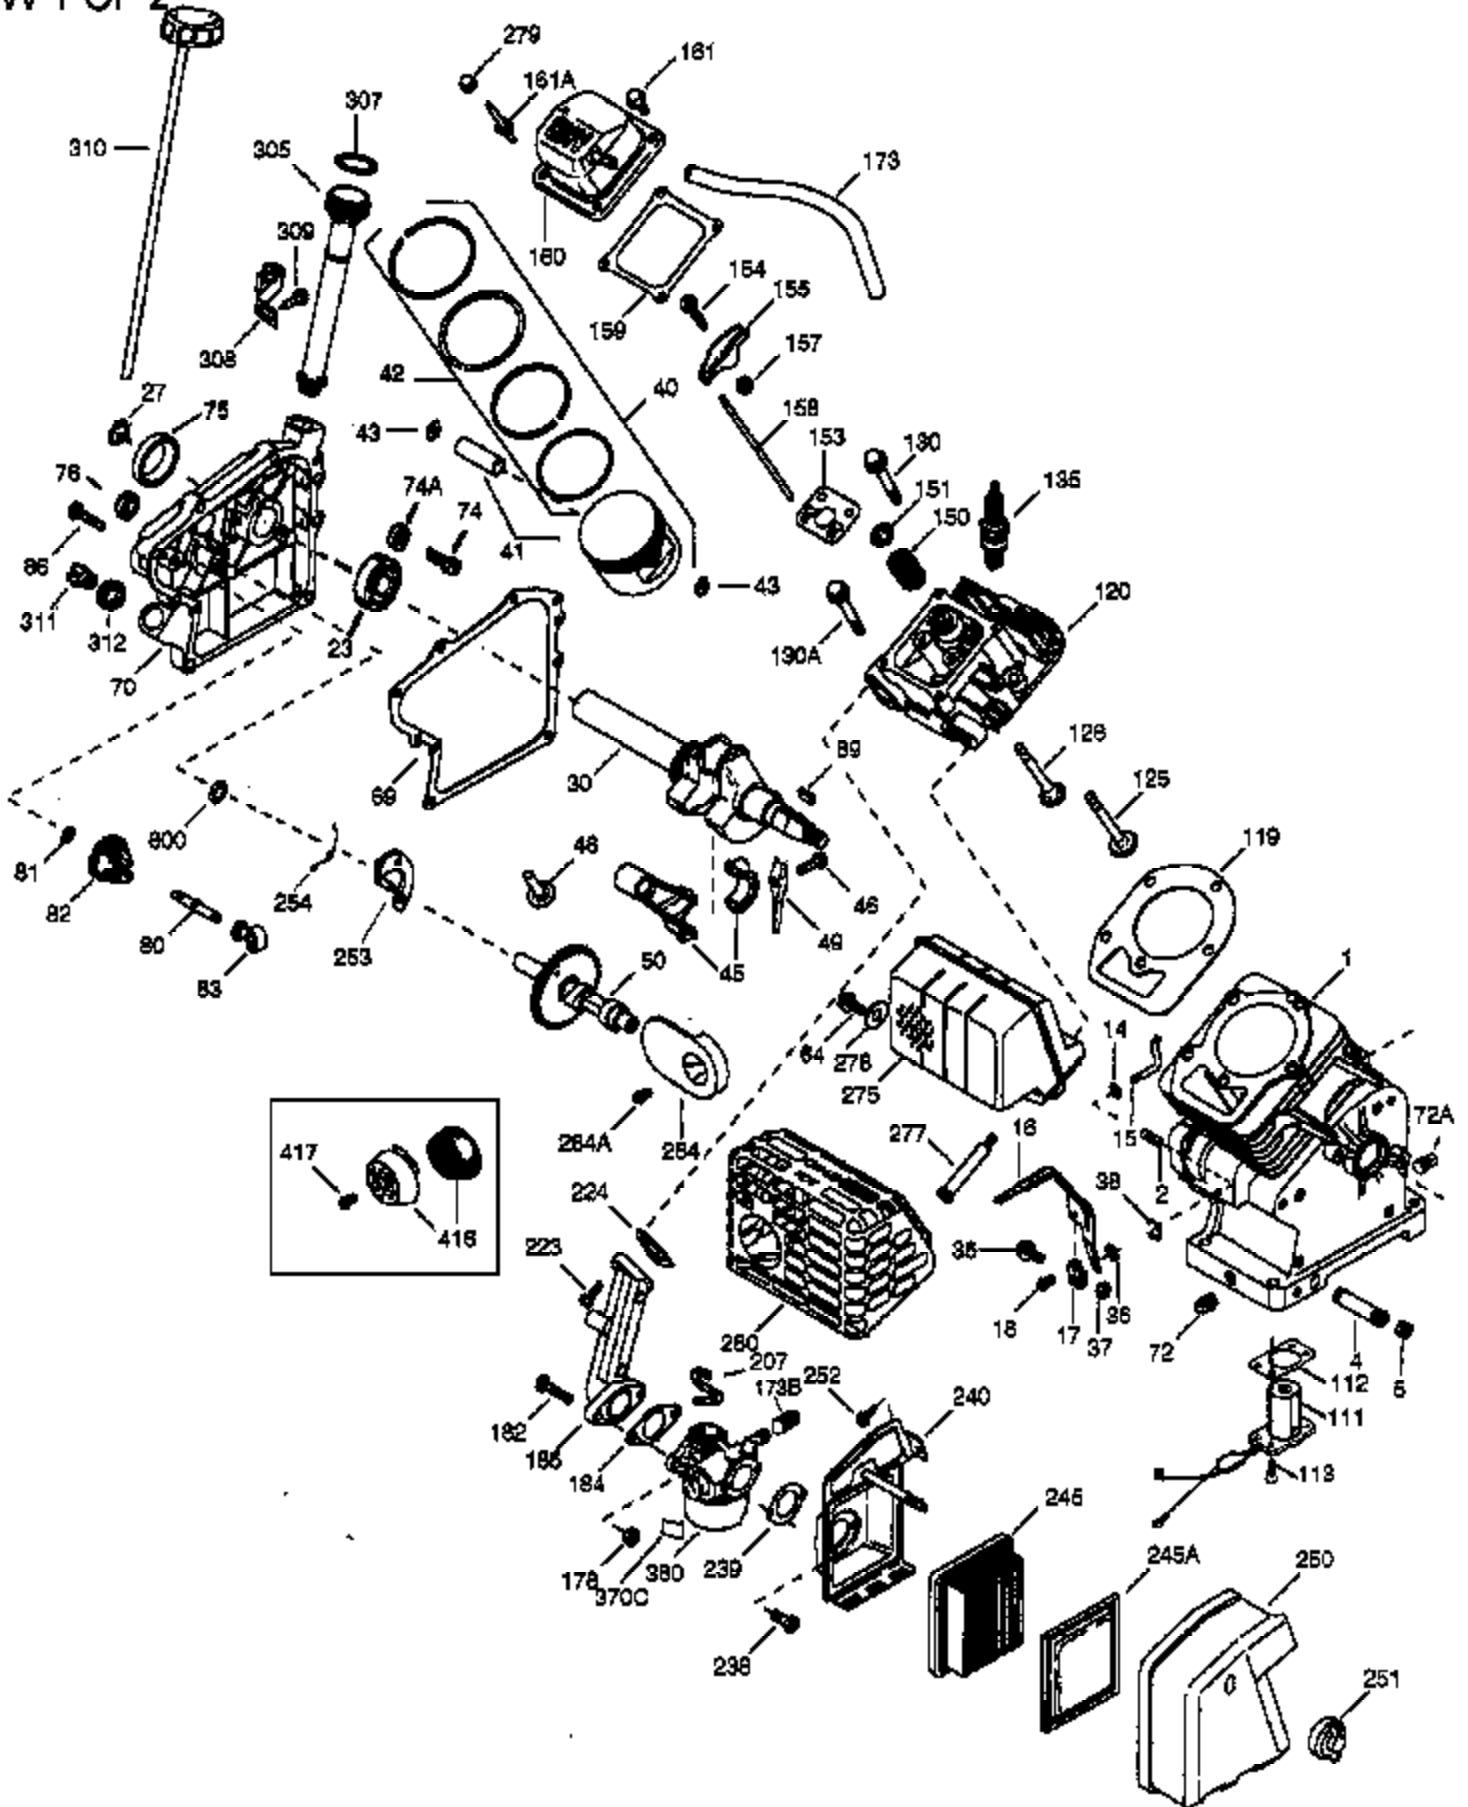

VIEW 1 OF 2

Ref #	Part Number	Qty	Description
	1 36617	1	Cylinder (Incl. 2, 20 & 72)
	2 26727	2	Dowel Pin
	4 31857	1	Oil Drain Extension (1/4-18 x 4-1/2")
	5 30969	1	Extension Cap
	14 28277	1	Washer
	15 30589	1	Governor Rod
	16 36618	1	Governor Lever
	17 36700	1	Governor Lever Clamp
	18 650548	1	Screw, 8-32 x 5/16"
	30 36619	1	Crankshaft
	35 29826	1	Screw, 10-32 x 3/4"
	36 29918	1	Lock Washer
	37 29216	1	Lock Nut, 10-32
	38 29642	1	Retaining Ring
	40 35544A	1	Piston, Pin & Ring Set (Std.)
	40 35545A	1	Piston, Pin & Ring Set (.010" OS)
	40 35546	1	Piston, Pin & Ring Set (.020" OS)
	41 35541	1	Piston & Pin Ass'y. (Std.) (Incl. 43)
	41 35542	1	Piston & Pin Ass'y. (.010" OS) (Incl. 43)
	41 35543	1	Piston & Pin Ass'y. (.020" OS) (Incl. 43)
	42 35547A	1	Ring Set (Std.)
	42 35548A	1	Ring Set (.010" OS)
	42 35549	1	Ring Set (.020" OS)
	43 20381	2	Piston Pin Retaining Ring
	45 32875A	1	Connecting Rod Ass'y. (Incl. 46 & 49)
	46 32610A	2	Connecting Rod Bolt
	48 35616	2	Valve Lifter
	49 36611	1	Oil Dipper
	50 36620	1	Camshaft
	64 651015	1	Screw, 1/4-20 x 1-1/8"
	69 36624	1	* Cylinder Cover Gasket
	70 36625	1	Cylinder Cover (Incl. 75 thru 83)
	75 27897	1	Oil Seal
	80 30574A	1	Governor Shaft
	81 30590A	1	Washer
	82 30591	1	Governor Gear Ass'y. (Incl. 81)
	83 36057	1	Governor Spool
	86 650488	8	Screw, 1/4-20 x 1-1/4"
	89 610961	1	Flywheel Key
	119 36626	1	* Cylinder Head Gasket
	120 36628	1	Cylinder Head
	125 36471	1	Exhaust Valve (Std.) (Incl. 151)
	125 36472	1	Exhaust Valve (1/32" OS) (Incl. 151)
	126 37711	1	Intake Valve (Std.) (Incl. 151)
	126 29315C	1	Intake Valve (1/32" OS) (Incl. 151)
	130A 650999	1	Screw, 5/16-18 x 2-41/64"
	130 650912	4	Screw, 5/16-18 x 1-1/2"
	135 34645	1	Resistor Spark Plug (N4C)
	150 31672	2	Valve Spring
	151 31673	2	Valve Spring Cap
	153 36649	1	Push Rod Guide
	154 650913	2	Rocker Arm Stud
	155 35624A	2	Rocker Arm
	157 650914	2	Nut, 1/4-28
	158 36629	2	Push Rod
	159 35626	1	* Rocker Arm Cover Gasket
	160 36630A	1	Rocker Arm Cover
	161A 651012	2	Stud