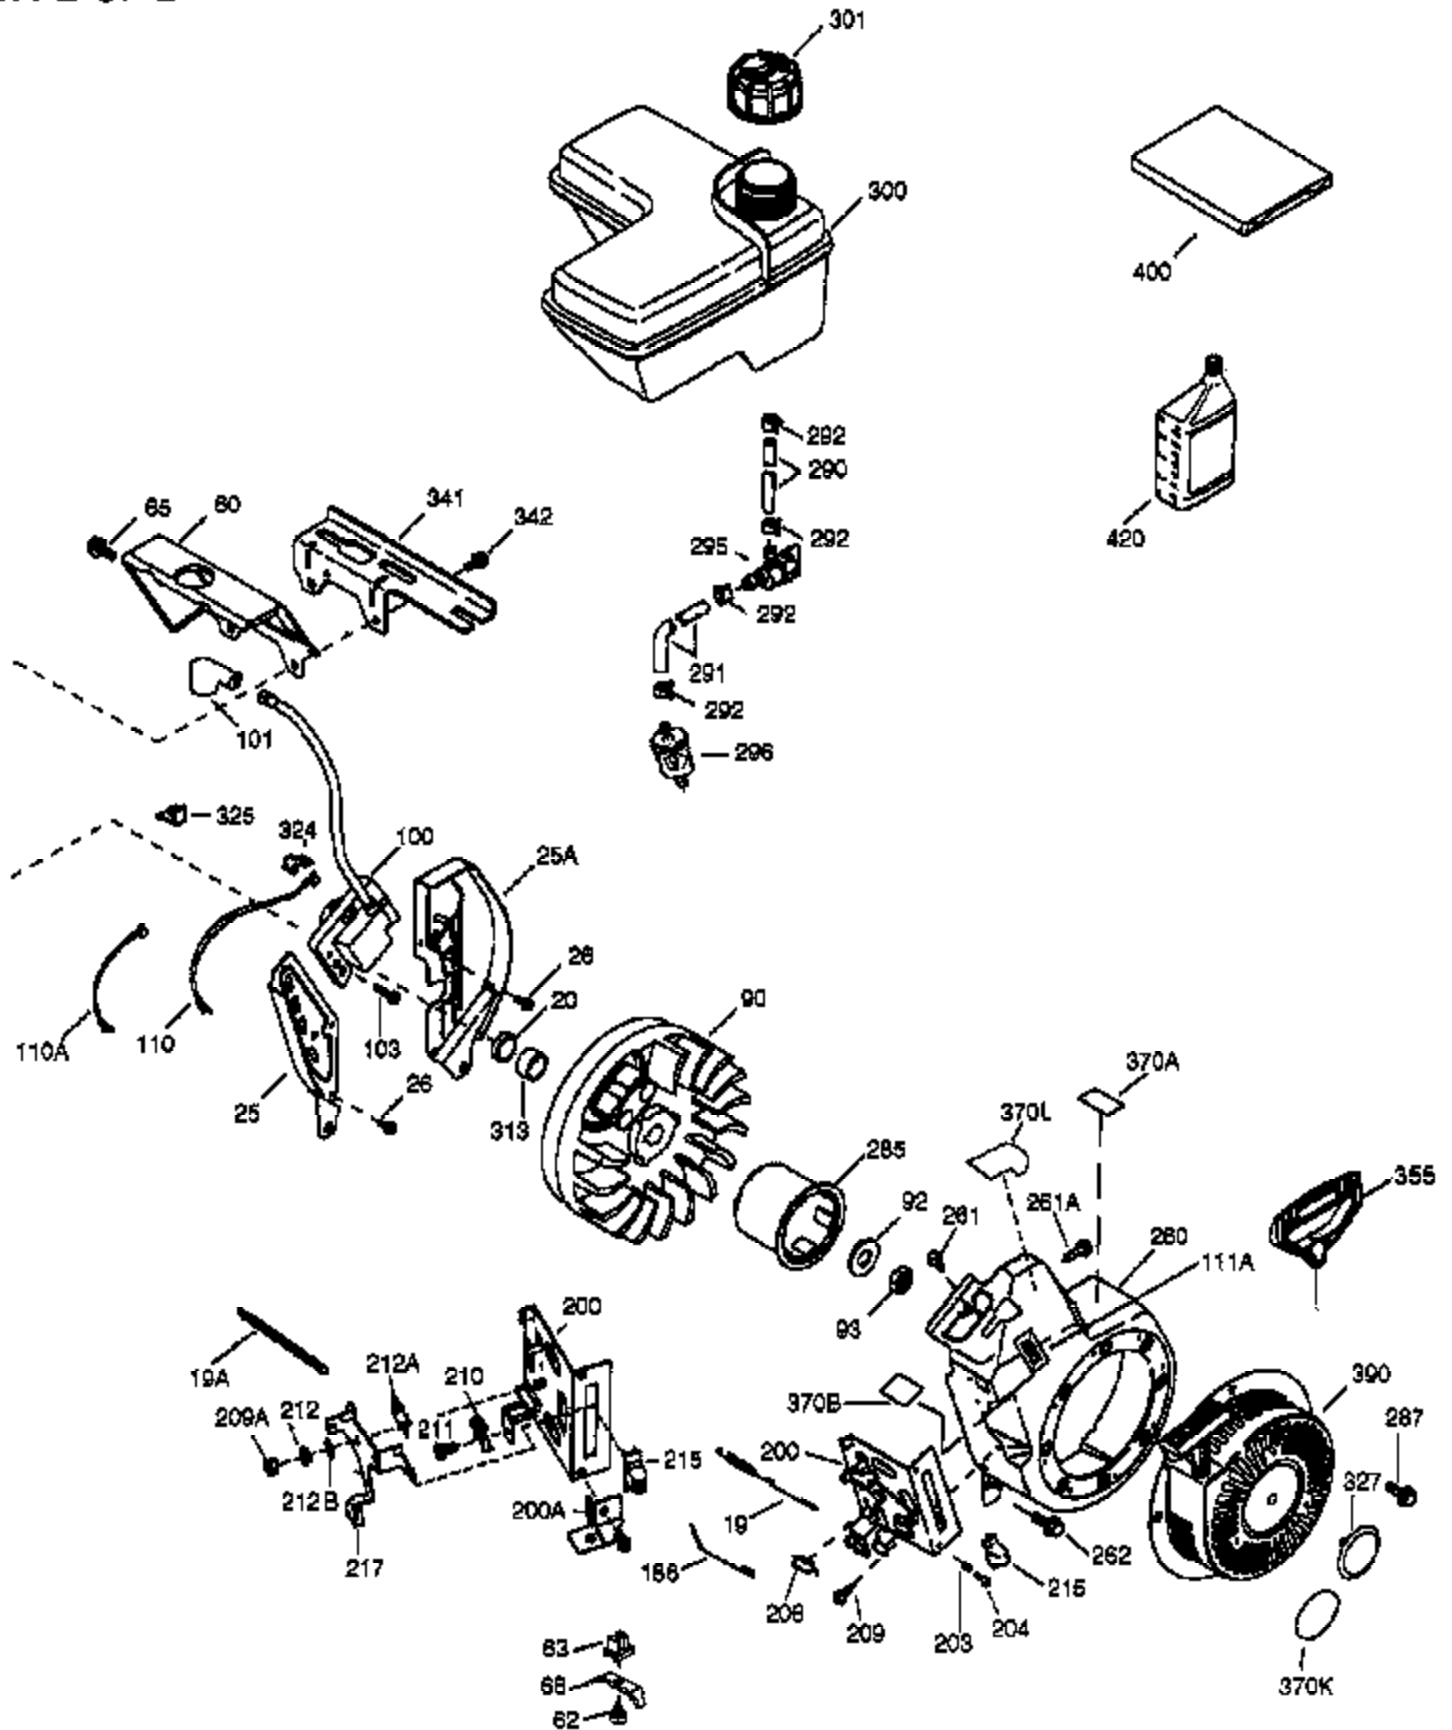

VIEW 2 OF 2

Ref #	Part Number	Qty	Description
19	36710	1	Extension Spring
20	32600	1	Oil Seal
25	36621	1	Air Baffle (Left)
25A	36622	1	Air Baffle (Right)
26	30200	2	Screw, 10-24 x 9/16"
60	36623	1	Blower Housing Extension
65	30200	1	Screw, 10-24 x 9/16"
90	611205	1	Flywheel
92	650815	1	Belleville Washer
93	650816	1	Flywheel Nut
100	34443A	1	Solid State Ignition
101	610118	1	Spark Plug Cover
103	651007	2	Screw, Torx T-15, 10-24 x 15/16"
110	36054	1	Ground Wire
186	36711	1	Governor Link
200	36736	1	Control Bracket (Incl. 206 & 215)
206	610973	1	Terminal
209	650821	2	Screw, 10-32 x 1/2"
215	36638	1	Control Knob
260	36753	1	Blower Housing
261A	650821	1	Screw, 10-32 x 1/2"
261	651008	1	Screw, 1/4-20 x 31/64"
262	651008	2	Screw, 1/4-20 x 31/64"
285	35985B	1	Starter Cup
287	0	4	Rivet (Can be purchased locally)
290	30705	1	Fuel Line
292	26460	2	Fuel Line Clamp
300	36752	1	Fuel Tank (Incl. 292 & 301)
301	36246	1	Fuel Cap
313	34080	1	Spacer
325	29443	1	Wire Clip
327	35392	1	Starter Plug
341	36644	1	Fuel Tank Bracket
342	651010	2	Screw, 1/4-20 x 7/8"
370A	36261	1	Lubrication Decal
370B	33107	1	Speed Control Decal
390	590736	1	Rewind Starter
400	36716A	1	* Gasket Set (Incl. items marked PK i n notes) Incl. (1) each of 26756, 27272A, 29673, 35626, 36581, 36624, 36738