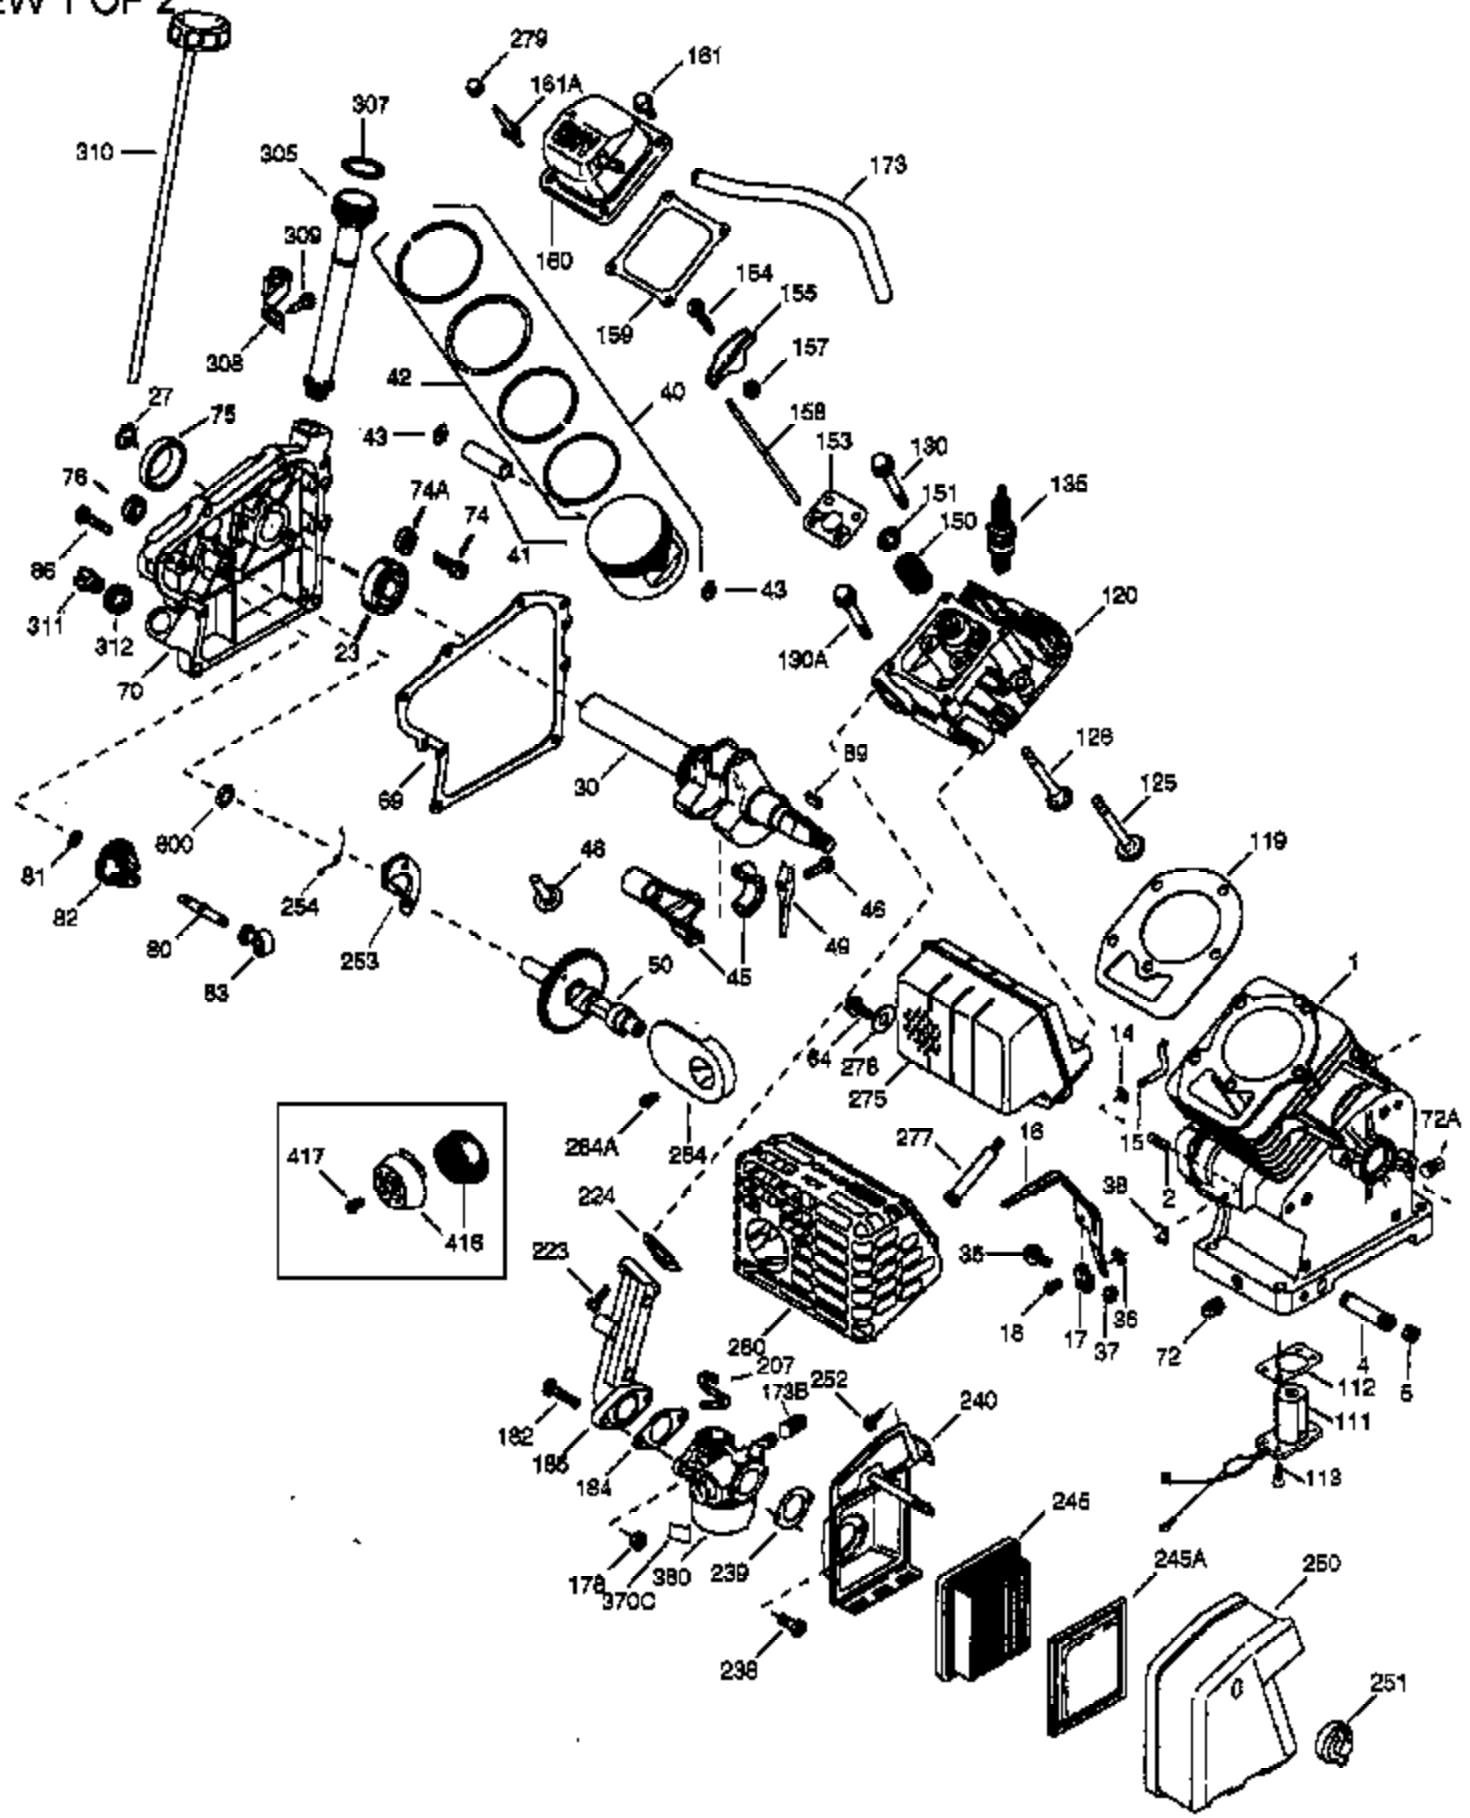

VIEW 1 OF 2

Ref #	Part Number	Qty	Description
	1 36714	1	Cylinder (Incl. 2 & 20)
	2 26727	2	Dowel Pin
	4 31857	1	Oil Drain Extension (1/4-18 x 4-1/2")
	5 30969	1	Extension Cap
	14 28277	1	Washer
	15 30589	1	Governor Rod
	16 36618	1	Governor Lever
	17 36700	1	Governor Lever Clamp
	18 650548	1	Screw, 8-32 x 5/16"
	30 36619	1	Crankshaft
	35 29826	1	Screw, 10-32 x 3/4"
	36 29918	1	Lock Washer
	37 29216	1	Lock Nut, 10-32
	38 29642	1	Retaining Ring
	40 35544A	1	Piston, Pin & Ring Set (Std.)
	40 35545A	1	Piston, Pin & Ring Set (.010" OS)
	40 35546	1	Piston, Pin & Ring Set (.020" OS)
	41 35541	1	Piston & Pin Ass'y. (Std.) (Incl. 43)
	41 35542	1	Piston & Pin Ass'y. (.010" OS) (Incl. 43)
	41 35543	1	Piston & Pin Ass'y. (.020" OS) (Incl. 43)
	42 35547A	1	Ring Set (Std.)
	42 35548A	1	Ring Set (.010" OS)
	42 35549	1	Ring Set (.020" OS)
	43 20381	2	Piston Pin Retaining Ring
	45 32875A	1	Connecting Rod Ass'y. (Incl. 46 & 49)
	46 32610A	2	Connecting Rod Bolt
	48 35616	2	Valve Lifter
	49 36611	1	Oil Dipper
	50 36620	1	Camshaft
	64 651015	1	Screw, 1/4-20 x 1-1/8"
	69 36624	1	* Cylinder Cover Gasket
	70 36625	1	Cylinder Cover (Incl. 75 thru 83)
	75 27897	1	Oil Seal
	80 30574A	1	Governor Shaft
	81 30590A	1	Washer
	82 30591	1	Governor Gear Ass'y. (Incl. 81)
	83 36057	1	Governor Spool
	86 650488	8	Screw, 1/4-20 x 1-1/4"
	89 610961	1	Flywheel Key
	119 36738	1	* Cylinder Head Gasket
	120 36739	1	Cylinder Head
	125 36471	1	Exhaust Valve (Std.) (Incl. 151)
	125 36472	1	Exhaust Valve (1/32" OS) (Incl. 151)
	126 37711	1	Intake Valve (Std.) (Incl. 151)
	126 29315C	1	Intake Valve (1/32" OS) (Incl. 151)
	130A 650999	1	Screw, 5/16-18 x 2-41/64"
	130 650912	4	Screw, 5/16-18 x 1-1/2"
	135 34645	1	Resistor Spark Plug (N4C)
	150 31672	2	Valve Spring
	151 31673	2	Valve Spring Cap
	153 36649	1	Push Rod Guide
	154 650913	2	Rocker Arm Stud
	155 35624A	2	Rocker Arm
	157 650914	2	Nut, 1/4-28
	158 36629	2	Push Rod
	159 35626	1	* Rocker Arm Cover Gasket
	160 36630A	1	Rocker Arm Cover
	161A 651012	2	Stud