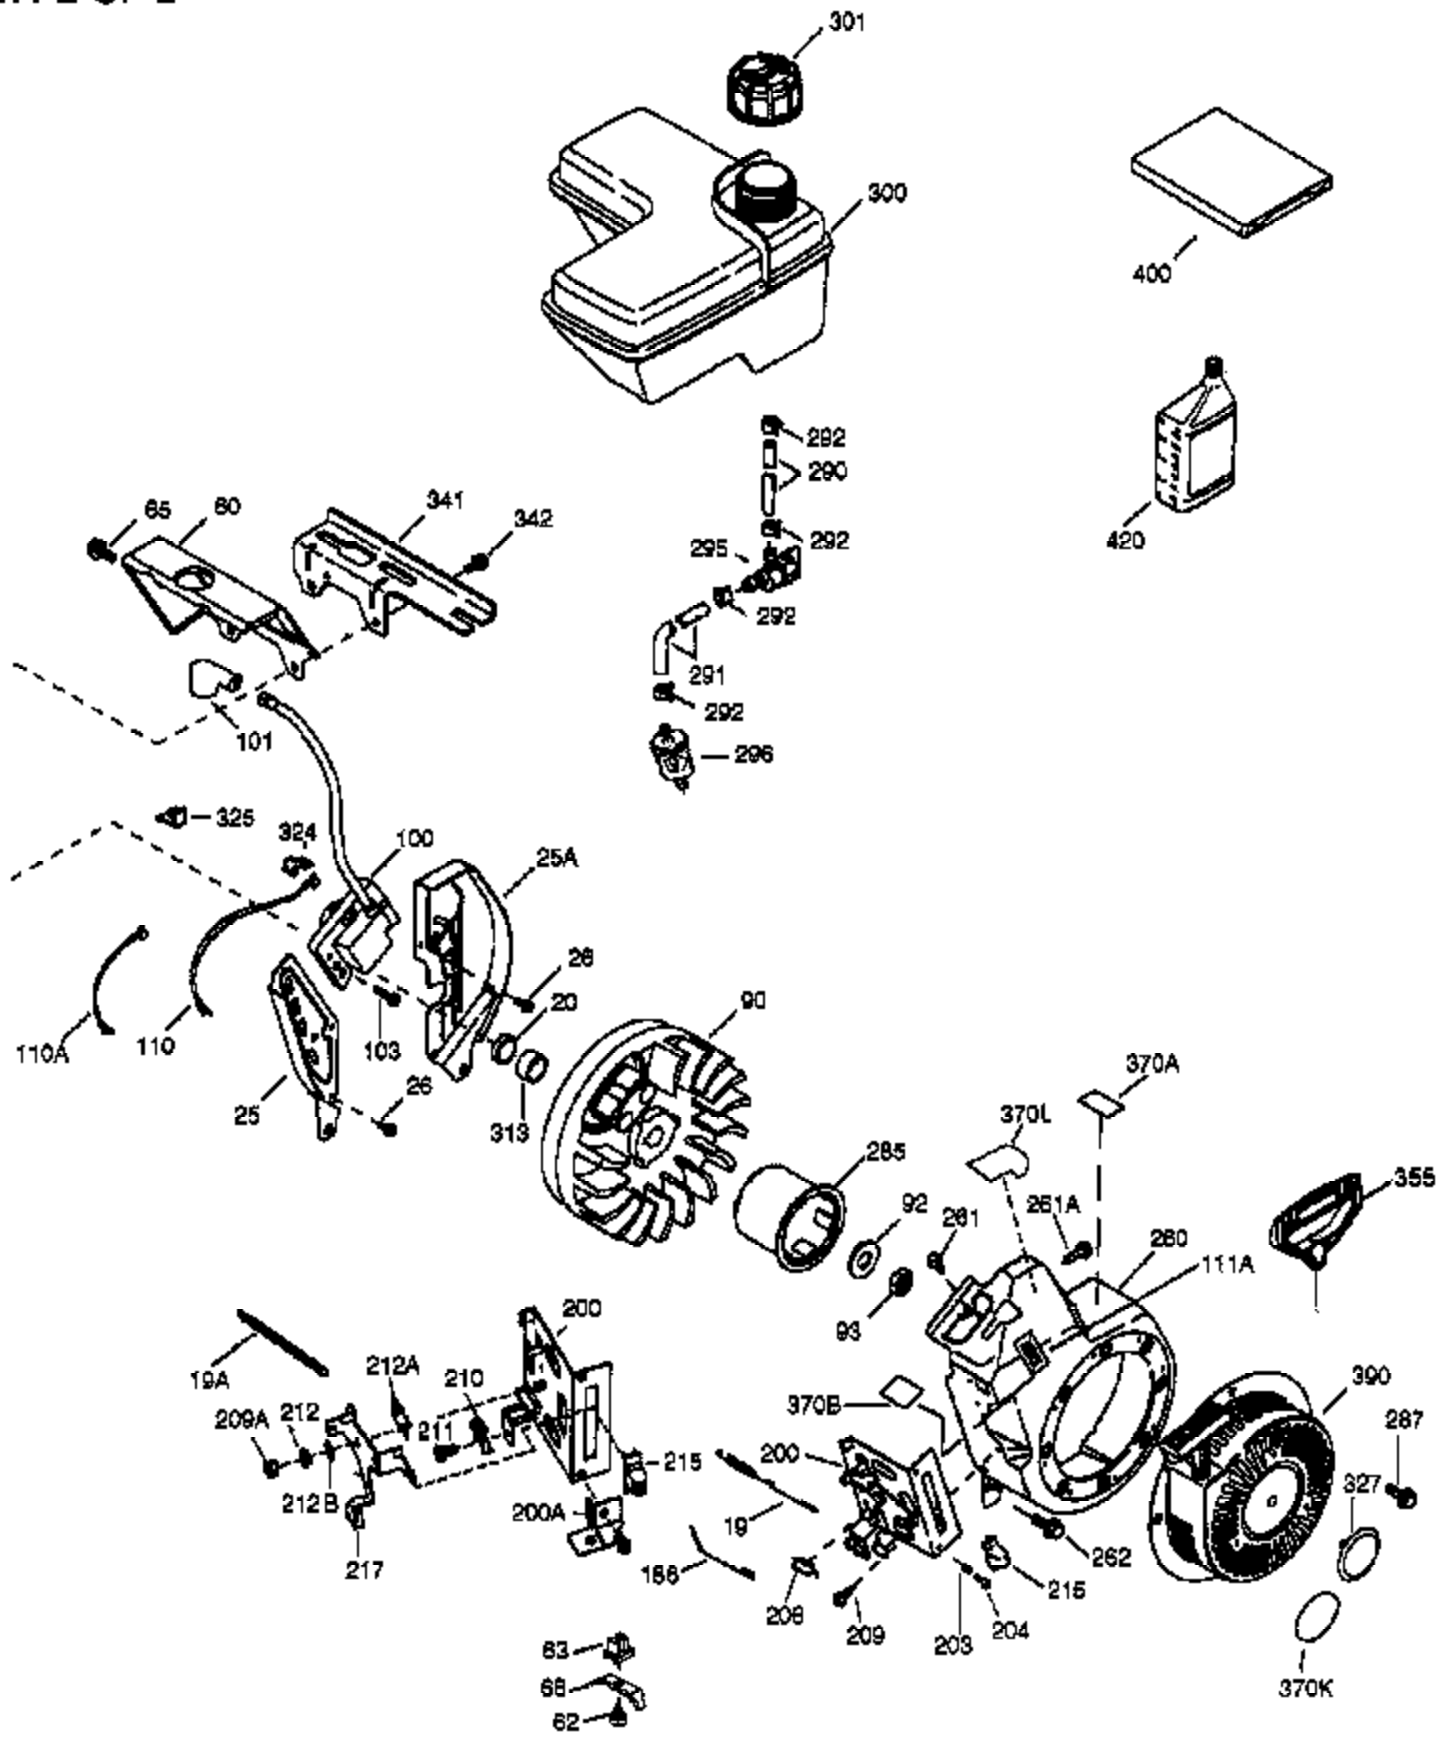

VIEW 2 OF 2

Ref #	Part Number	Qty	Description
19	36710	1	Extension Spring
20	32600	1	Oil Seal
25	36621	1	Air Baffle (Left)
25A	36622	1	Air Baffle (Right)
26	30200	2	Screw, 10-24 x 9/16"
60	36623	1	Blower Housing Extension
62	650760	1	Screw, 8-32 x 3/8"
63	28545	1	Grommet
65	30200	1	Screw, 10-24 x 9/16"
68	33356	1	Ground Terminal
90	611205	1	Flywheel
92	650815	1	Belleville Washer
93	650816	1	Flywheel Nut
100	34443A	1	Solid State Ignition
101	610118	1	Spark Plug Cover
103	651007	2	Screw, Torx T-15, 10-24 x 15/16"
110A	36681	1	Ground Wire
110	36679	1	Ground Wire
186	36711	1	Governor Link
200A	36686	1	Boden Wire Bracket
200	36736	1	Control Bracket (Incl. 206 & 209A thr u 217)
206	610973	1	Terminal
209A	651016	1	Nut
209	650821	2	Screw, 10-32 x 1/2"
210	27793	1	Conduit Clip
211	28942	1	Screw, 10-32 x 3/8"
212A	36685	1	Bearing Plate
212	30773	1	Bushing
212B	651017	1	Washer
215	36638	1	Control Knob
217	36684	1	Control Lever
260	36682	1	Blower Housing
261	651008	1	Screw, 1/4-20 x 31/64"
261A	650821	1	Screw, 10-32 x 1/2"
262	651008	2	Screw, 1/4-20 x 31/64"
285	35985B	1	Starter Cup
287	651008	4	Screw, 1/4-20 x 31/64"
290	30705	1	Fuel Line
292	26460	2	Fuel Line Clamp
300	36643	1	Fuel Tank (Incl. 301)
301	36246	1	Fuel Cap
313	34080	1	Spacer
325	29443	1	Wire Clip
327	35392	1	Starter Plug
341	36644	1	Fuel Tank Bracket
342	651010	2	Screw, 1/4-20 x 7/8"
370B	33107	1	Throttle Decal
370A	36261	1	Lubrication Decal
390	590704	1	Rewind Starter
400	36627	1	* Gasket Set (Incl. items marked PK i n notes) Incl. (1) each of 26756, 27272A, 29673, 35626, 36581, 36624, 36626
420	730225	1	SAE 30 4-Cycle Engine Oil (Quart)