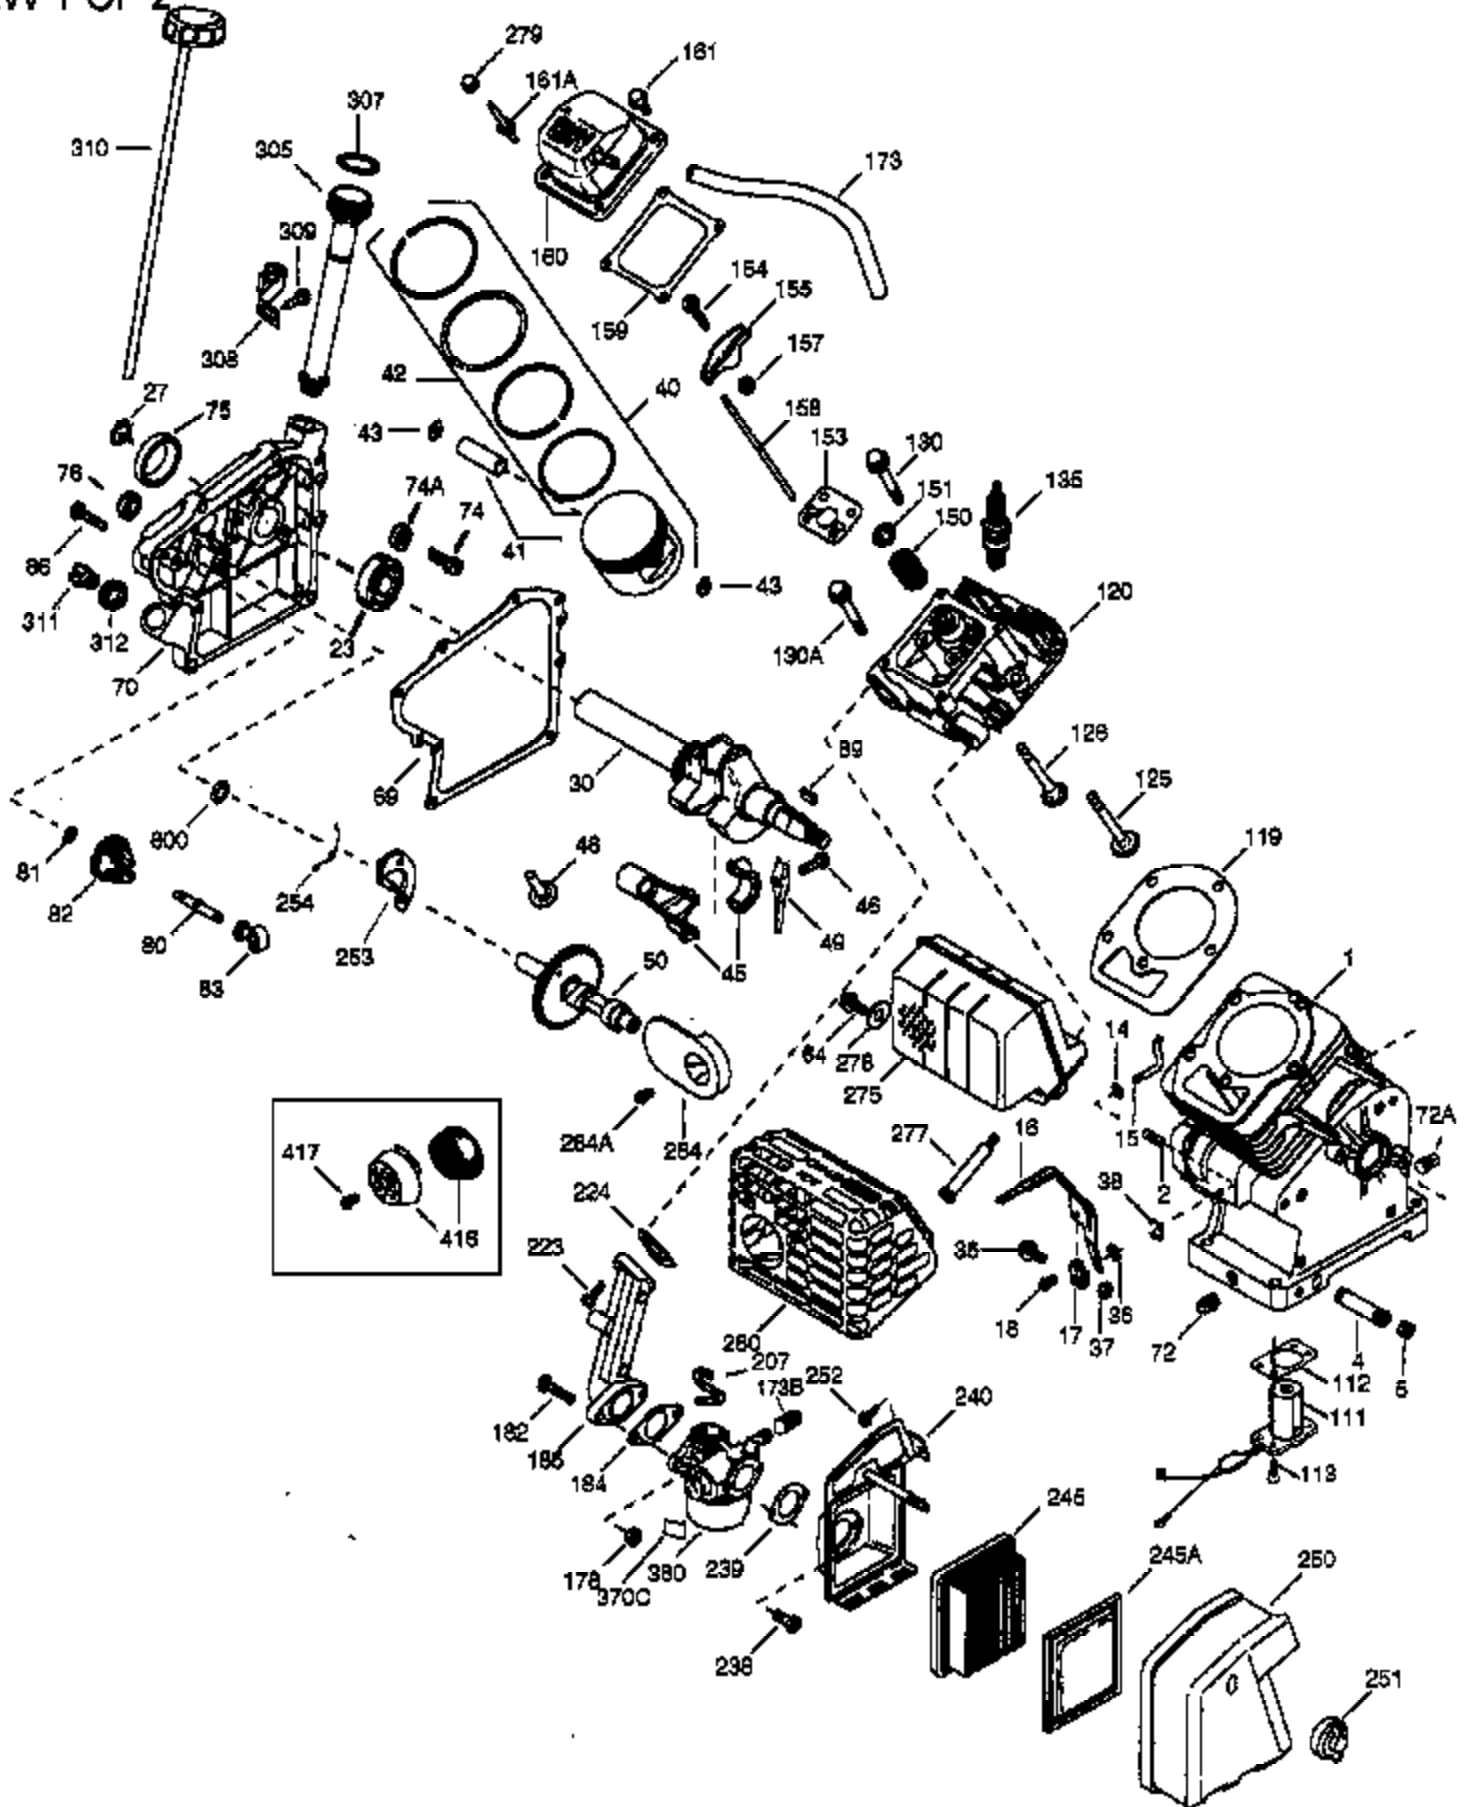

VIEW 1 OF 2

Ref #	Part Number	Qty	Description
	1 36714	1	Cylinder (Incl. 2, 20 & 72)
	2 26727	2	Dowel Pin
	14 28277	1	Washer
	15 30589	1	Governor Rod
	16 36618	1	Governor Lever
	17 36700	1	Governor Lever Clamp
	18 651028	1	Screw, Torx T-15, 8-32 x 3/8"
	30 35133	1	Crankshaft
	35 29826	1	Screw, 10-32 x 3/4"
	36 29918	1	Lock Washer
	37 29216	1	Lock Nut, 10-32
	38 29642	1	Retaining Ring
	40 35544A	1	Piston, Pin & Ring Set (Std.)
	40 35545A	1	Piston, Pin & Ring Set (.010" OS)
	40 35546	1	Piston, Pin & Ring Set (.020" OS)
	41 35541	1	Piston & Pin Ass'y. (Std.) (Incl. 43)
	41 35542	1	Piston & Pin Ass'y. (.010" OS) (Incl. 43)
	41 35543	1	Piston & Pin Ass'y. (.020" OS) (Incl. 43)
	42 35547A	1	Ring Set (Std.)
	42 35548A	1	Ring Set (.010" OS)
	42 35549	1	Ring Set (.020" OS)
	43 20381	2	Piston Pin Retaining Ring
	45 32875A	1	Connecting Rod Ass'y. (Incl. 46 & 49)
	46 32610A	2	Connecting Rod Bolt
	48 35616	2	Valve Lifter
	49 36611	1	Oil Dipper
	50 36620	1	Camshaft (Incl. 253 & 254)
	64 650738	1	Screw, 1/4-20 x 5/8"
	69 36624	1	* Cylinder Cover Gasket
	70 36625	1	Cylinder Cover (Incl. 75 thru 83 & 31 1)
	72A 28582	1	Oil Drain Plug
	72 27642	2	Oil Drain Plug
	75 27897	1	Oil Seal
	80 30574A	1	Governor Shaft
	81 30590A	1	Washer
	82 30591	1	Governor Gear Ass'y. (Incl. 81)
	83 36057	1	Governor Spool
	86 650488	8	Screw, 1/4-20 x 1-1/4"
	89 610961	1	Flywheel Key
	119 36738	1	* Cylinder Head Gasket
	120 36739	1	Cylinder Head
	125 36471	1	Exhaust Valve (Std.) (Incl. 151)
	125 36472	1	Exhaust Valve (1/32" OS) (Incl. 151)
	126 37711	1	Intake Valve (Std.) (Incl. 151)
	126 29315C	1	Intake Valve (1/32" OS) (Incl. 151)
	130A 650999	1	Screw, 5/16-18 x 2-41/64"
	130 650912	4	Screw, 5/16-18 x 1-1/2"
	135 34645	1	Resistor Spark Plug (RN4C)
	150 31672	2	Valve Spring
	151 31673	2	Valve Spring Cap
	153 36649	1	Push Rod Guide
	154 650913	2	Rocker Arm Stud
	155 35624A	2	Rocker Arm
	157 650914	2	Nut, 1/4-28
	158 36629	2	Push Rod
	159 35626	1	* Rocker Arm Cover Gasket
	160 36630A	1	Rocker Arm Cover
	161 651008	4	Screw, 1/4-20 x 31/64"