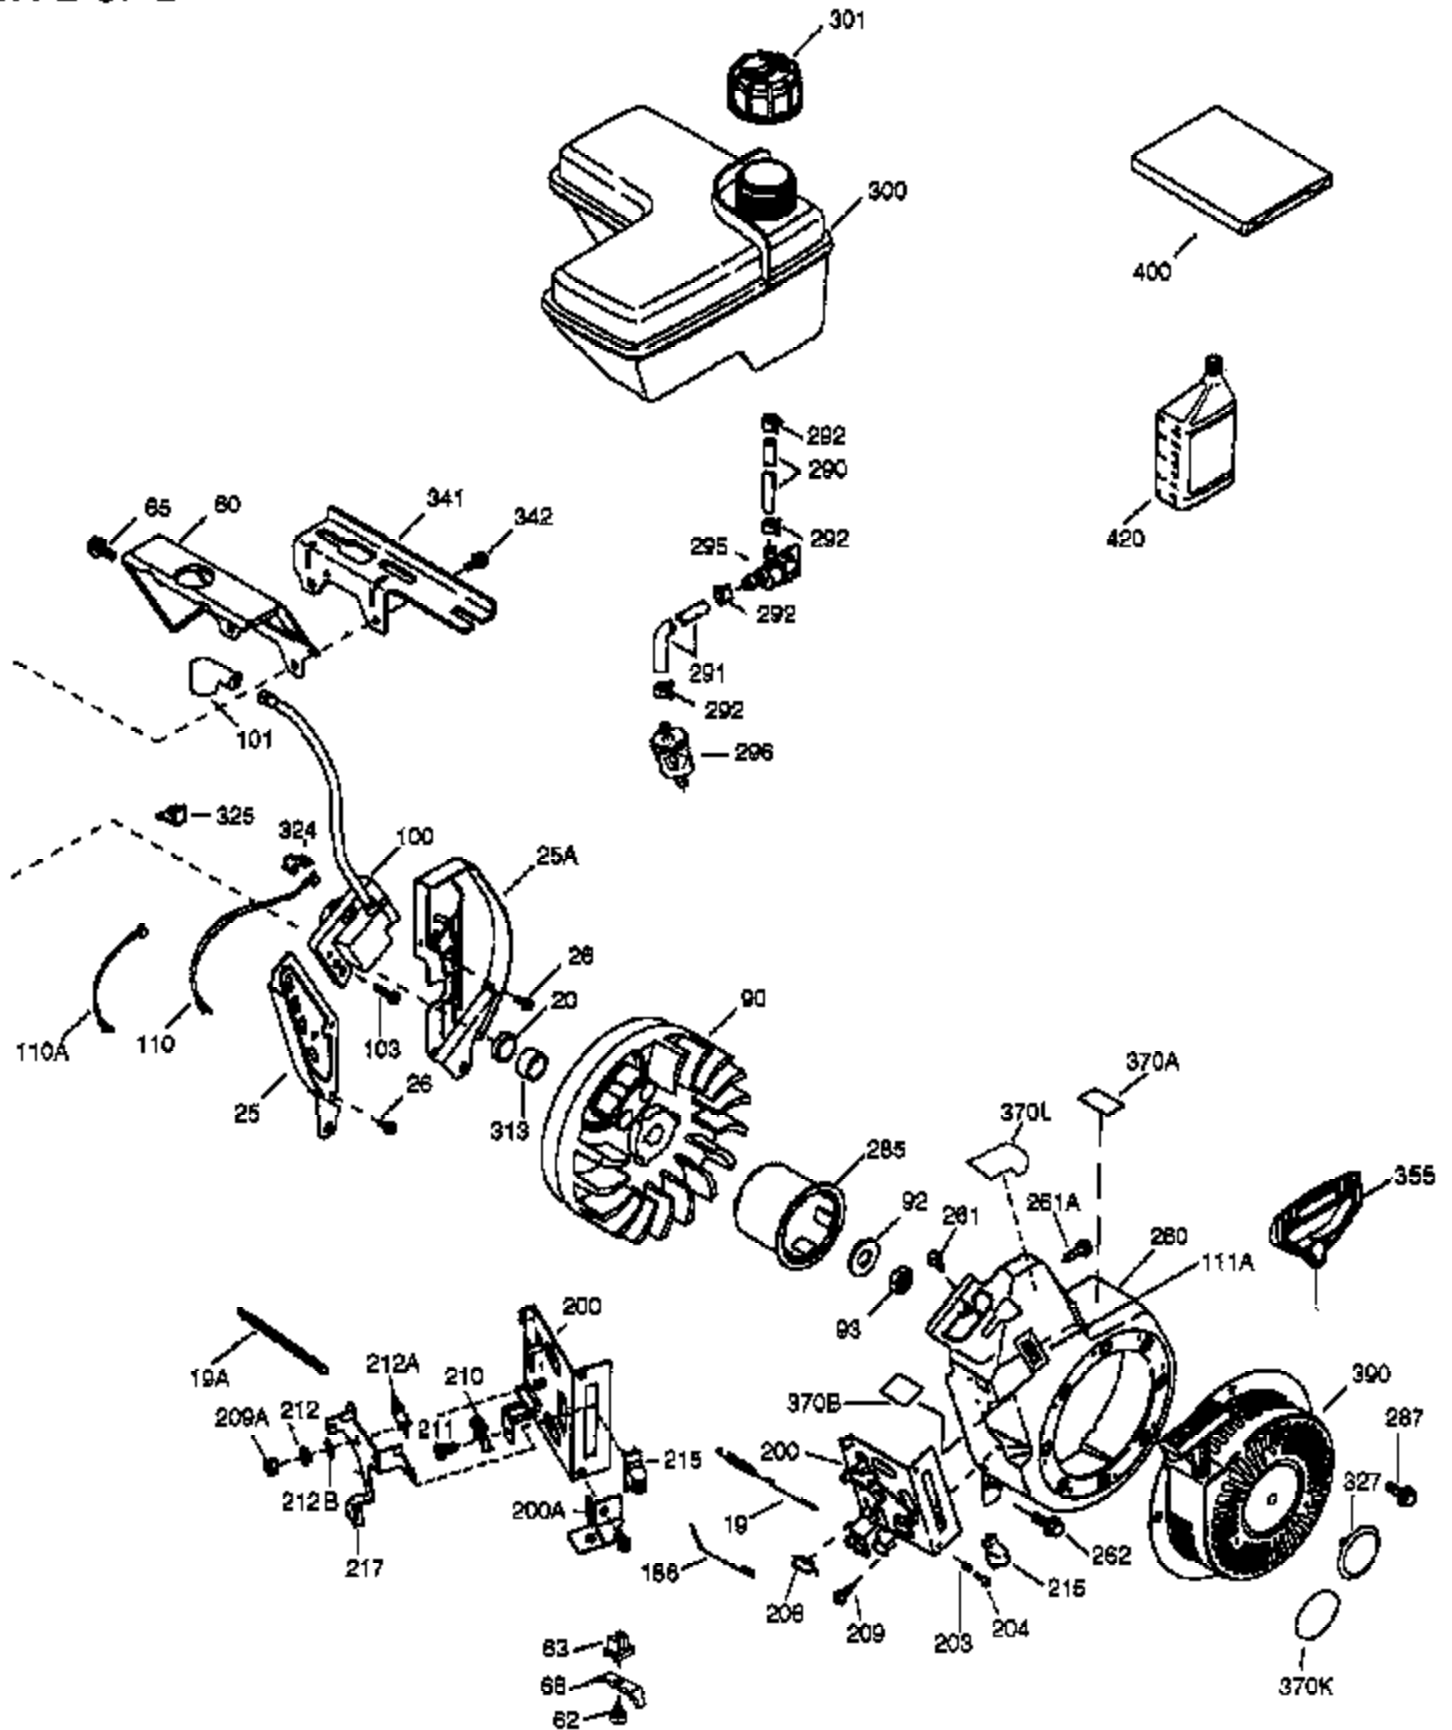

VIEW 2 OF 2

Ref #	Part Number	Qty	Description
19	36710	1	Extension Spring
20	32600	1	Oil Seal
25A	36622	1	Air Baffle (Right)
25	36621	1	Air Baffle (Left)
26	30200	2	Screw, 10-24 x 9/16"
60	36623	1	Blower Housing Extension
62	650760	1	Screw, 8-32 x 3/8"
63	28545	1	Grommet
65	30200	1	Screw, 10-24 x 9/16"
68	33356	1	Ground Terminal
90	611205	1	Flywheel
92	650815	1	Belleville Washer
93	650816	1	Flywheel Nut
100	34443A	1	Solid State Ignition
101	610118	1	Spark Plug Cover
103	651007	2	Screw, Torx T-15, 10-24 x 15/16"
110A	36681	1	Ground Wire
110	36679	1	Ground Wire
186	36711	1	Governor Link
200A	36686	1	Boden Wire Bracket
200	36736	1	Control Bracket (Incl. 206 & 209A thr u 217)
206	610973	1	Terminal
209A	651016	1	Nut
209	650821	2	Screw, 10-32 x 1/2"
210	27793	1	Conduit Clip
211	28942	1	Screw, 10-32 x 3/8"
212A	36685	1	Bearing Plate
212B	651017	1	Washer
212	30773	1	Bushing
215	36638	1	Control Knob
217	36684	1	Control Lever
260	36864	1	Blower Housing
261A	650821	1	Screw, 10-32 x 1/2"
261	651008	1	Screw, 1/4-20 x 31/64"
262	651008	2	Screw, 1/4-20 x 31/64"
285	35985A	1	Starter Cup
287	651008	4	Screw, 1/4-20 x 31/64"
290	30705	1	Fuel Line
292	26460	2	Fuel Line Clamp
300	36863	1	Fuel Tank (Incl. 292 & 301)
301	36246	1	Fuel Cap
313	34080	1	Spacer
325	29443	1	Wire Clip
341	36644	1	Fuel Tank Bracket
342	651010	2	Screw, 1/4-20 x 7/8"
370K	36695	1	Starter Decal
370A	36261	1	Lubrication Decal
370B	33107	1	Throttle Decal
390	590704	1	Rewind Starter
400	36716A	1	* Gasket Set (Incl. items marked PK i n notes) Incl. (1) each of 26756, 27272A, 29673, 35626, 36581, 36624, 36738
420	730225	1	SAE 30 4-Cycle Engine Oil (Quart)