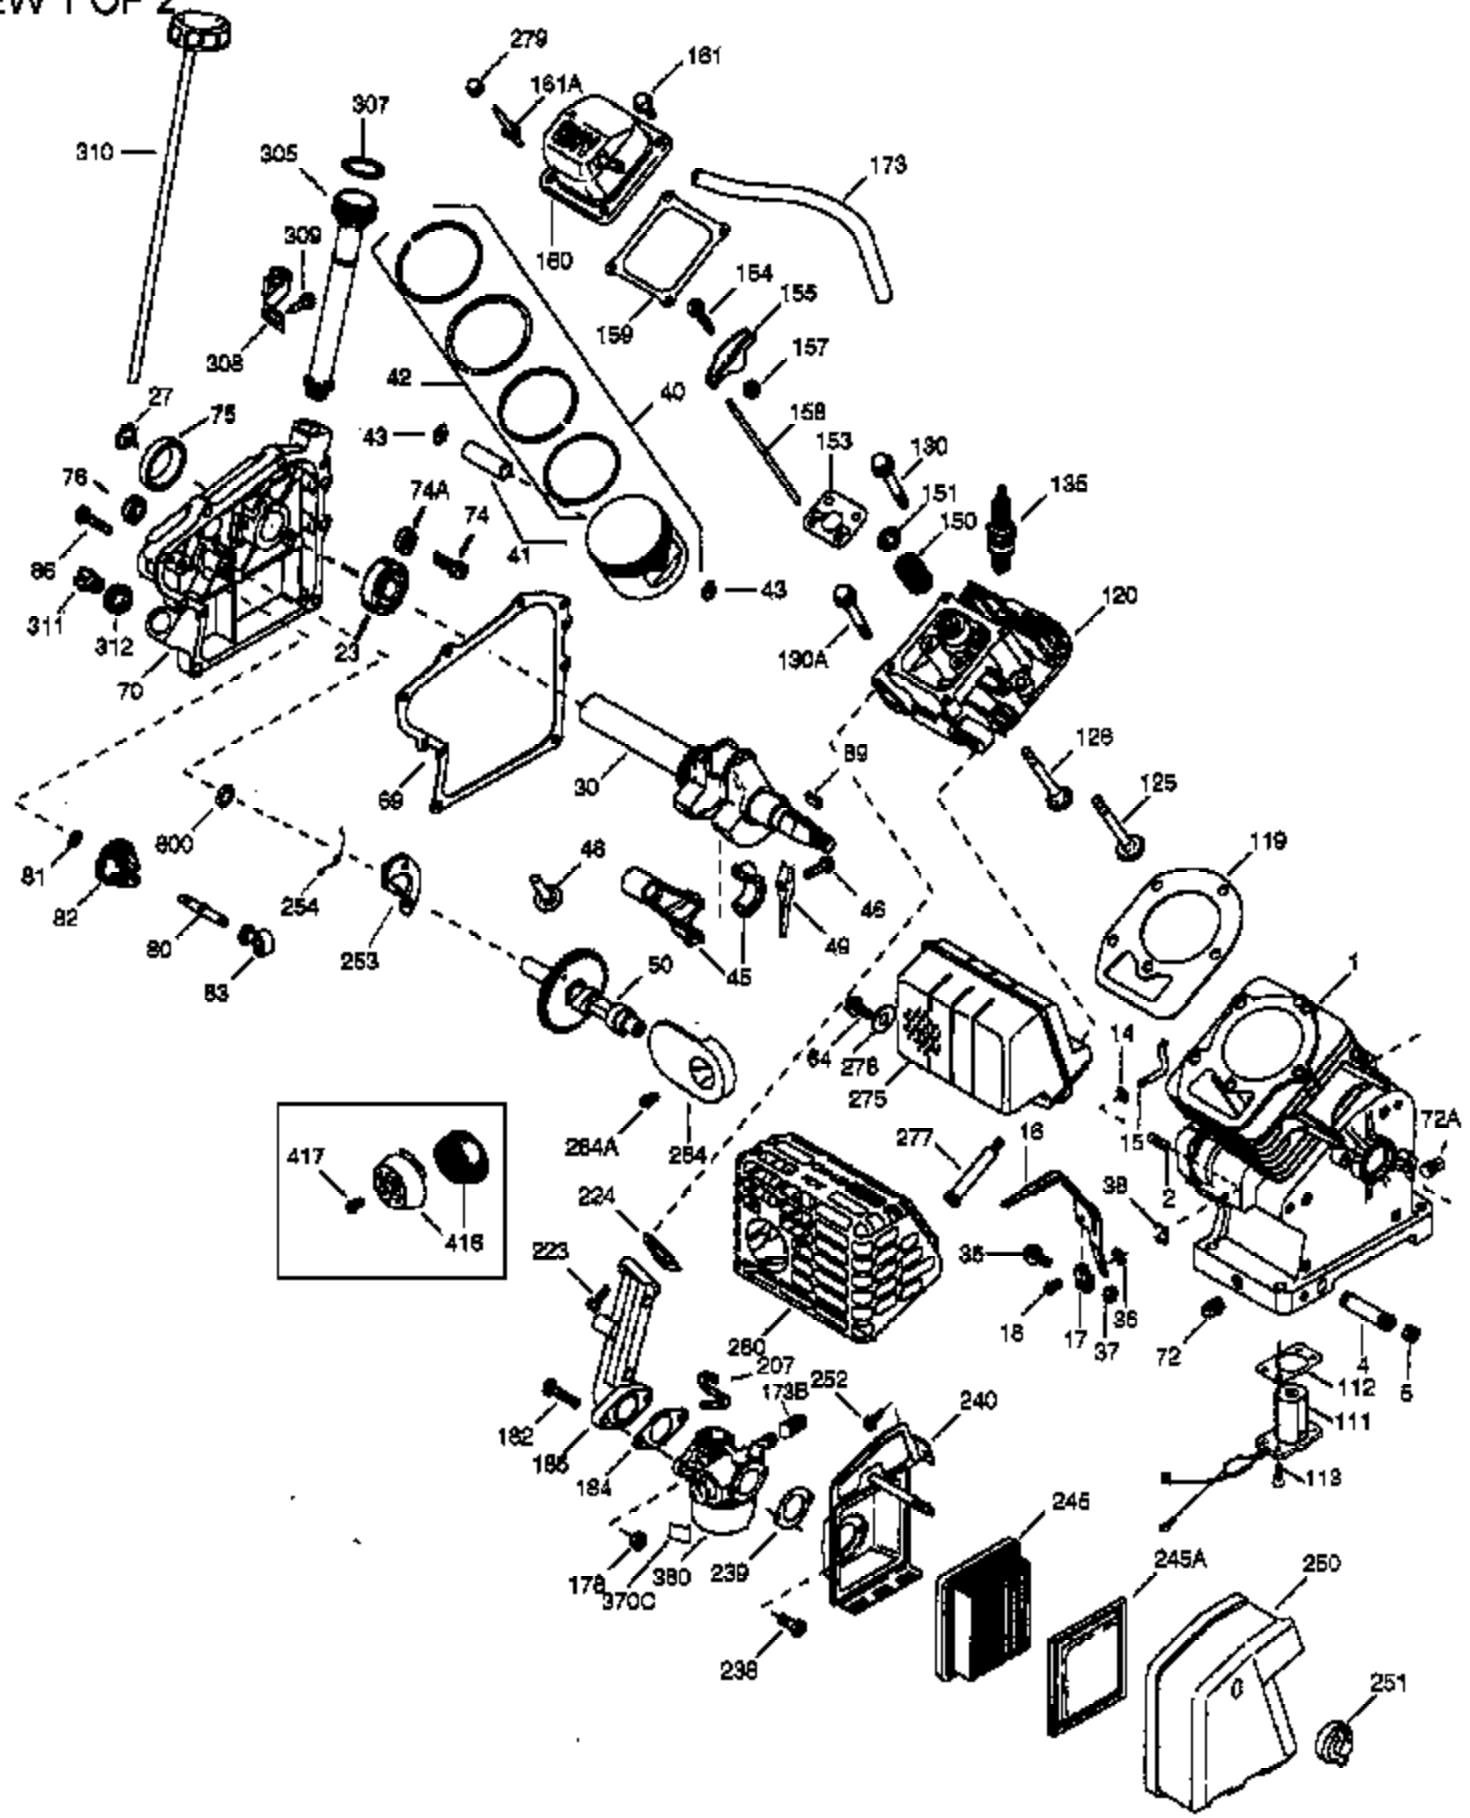

VIEW 1 OF 2

Ref #	Part Number	Qty	Description
	1 36714	1	Cylinder (Incl. 2, 20 & 72)
	2 26727	2	Dowel Pin
	4 32678	1	Oil Drain Extension
	5 30969	1	Extension Cap
	14 28277	1	Washer
	15 30589	1	Governor Rod
	16 36618	1	Governor Lever
	17 36700	1	Governor Lever Clamp
	18 650548	1	Screw, 8-32 x 5/16"
	30 36619	1	Crankshaft
	35 29826	1	Screw, 10-32 x 3/4"
	36 29918	1	Lock Washer
	37 29216	1	Lock Nut, 10-32
	38 29642	1	Retaining Ring
	40 35544A	1	Piston, Pin & Ring Set (Std.)
	40 35545A	1	Piston, Pin & Ring Set (.010" OS)
	40 35546	1	Piston, Pin & Ring Set (.020" OS)
	41 35541	1	Piston & Pin Ass'y. (Std.) (Incl. 43)
	41 35542	1	Piston & Pin Ass'y. (.010" OS) (Incl. 43)
	41 35543	1	Piston & Pin Ass'y. (.020" OS) (Incl. 43)
	42 35547A	1	Ring Set (Std.)
	42 35548A	1	Ring Set (.010" OS)
	42 35549	1	Ring Set (.020" OS)
	43 20381	2	Piston Pin Retaining Ring
	45 32875A	1	Connecting Rod Ass'y. (Incl. 46 & 49)
	46 32610A	2	Connecting Rod Bolt
	48 35616	2	Valve Lifter
	49 36611	1	Oil Dipper
	50 36725	1	Camshaft
	64 651015	1	Screw, 1/4-20 x 1-1/8"
	69 36624	1	* Cylinder Cover Gasket
	70 36724	1	Cylinder Cover (Incl. 75 thru 83)
	72 27642	1	Oil Drain Plug
	75 27897	1	Oil Seal
	76 30318	1	Oil Seal
	80 30574A	1	Governor Shaft
	81 30590A	1	Washer
	82 30591	1	Governor Gear Ass'y. (Incl. 81)
	83 36057	1	Governor Spool
	86 650488	8	Screw, 1/4-20 x 1-1/4"
	89 610961	1	Flywheel Key
	119 36715	1	* Cylinder Head Gasket
	120 36739	1	Cylinder Head
	125 36471	1	Exhaust Valve (Std.) (Incl. 151)
	125 36472	1	Exhaust Valve (1/32" OS) (Incl. 151)
	126 37711	1	Intake Valve (Std.) (Incl. 151)
	126 29315C	1	Intake Valve (1/32" OS) (Incl. 151)
	130A 650999	1	Screw, 5/16-18 x 2-41/64"
	130 650912	4	Screw, 5/16-18 x 1-1/2"
	135 34645	1	Resistor Spark Plug (N4C)
	150 31672	2	Valve Spring
	151 31673	2	Valve Spring Cap
	153 36649	1	Push Rod Guide
	154 650913	2	Rocker Arm Stud
	155 35624A	2	Rocker Arm
	157 650914	2	Nut, 1/4-28
	158 36629	2	Push Rod
	159 35626	1	* Rocker Arm Cover Gasket