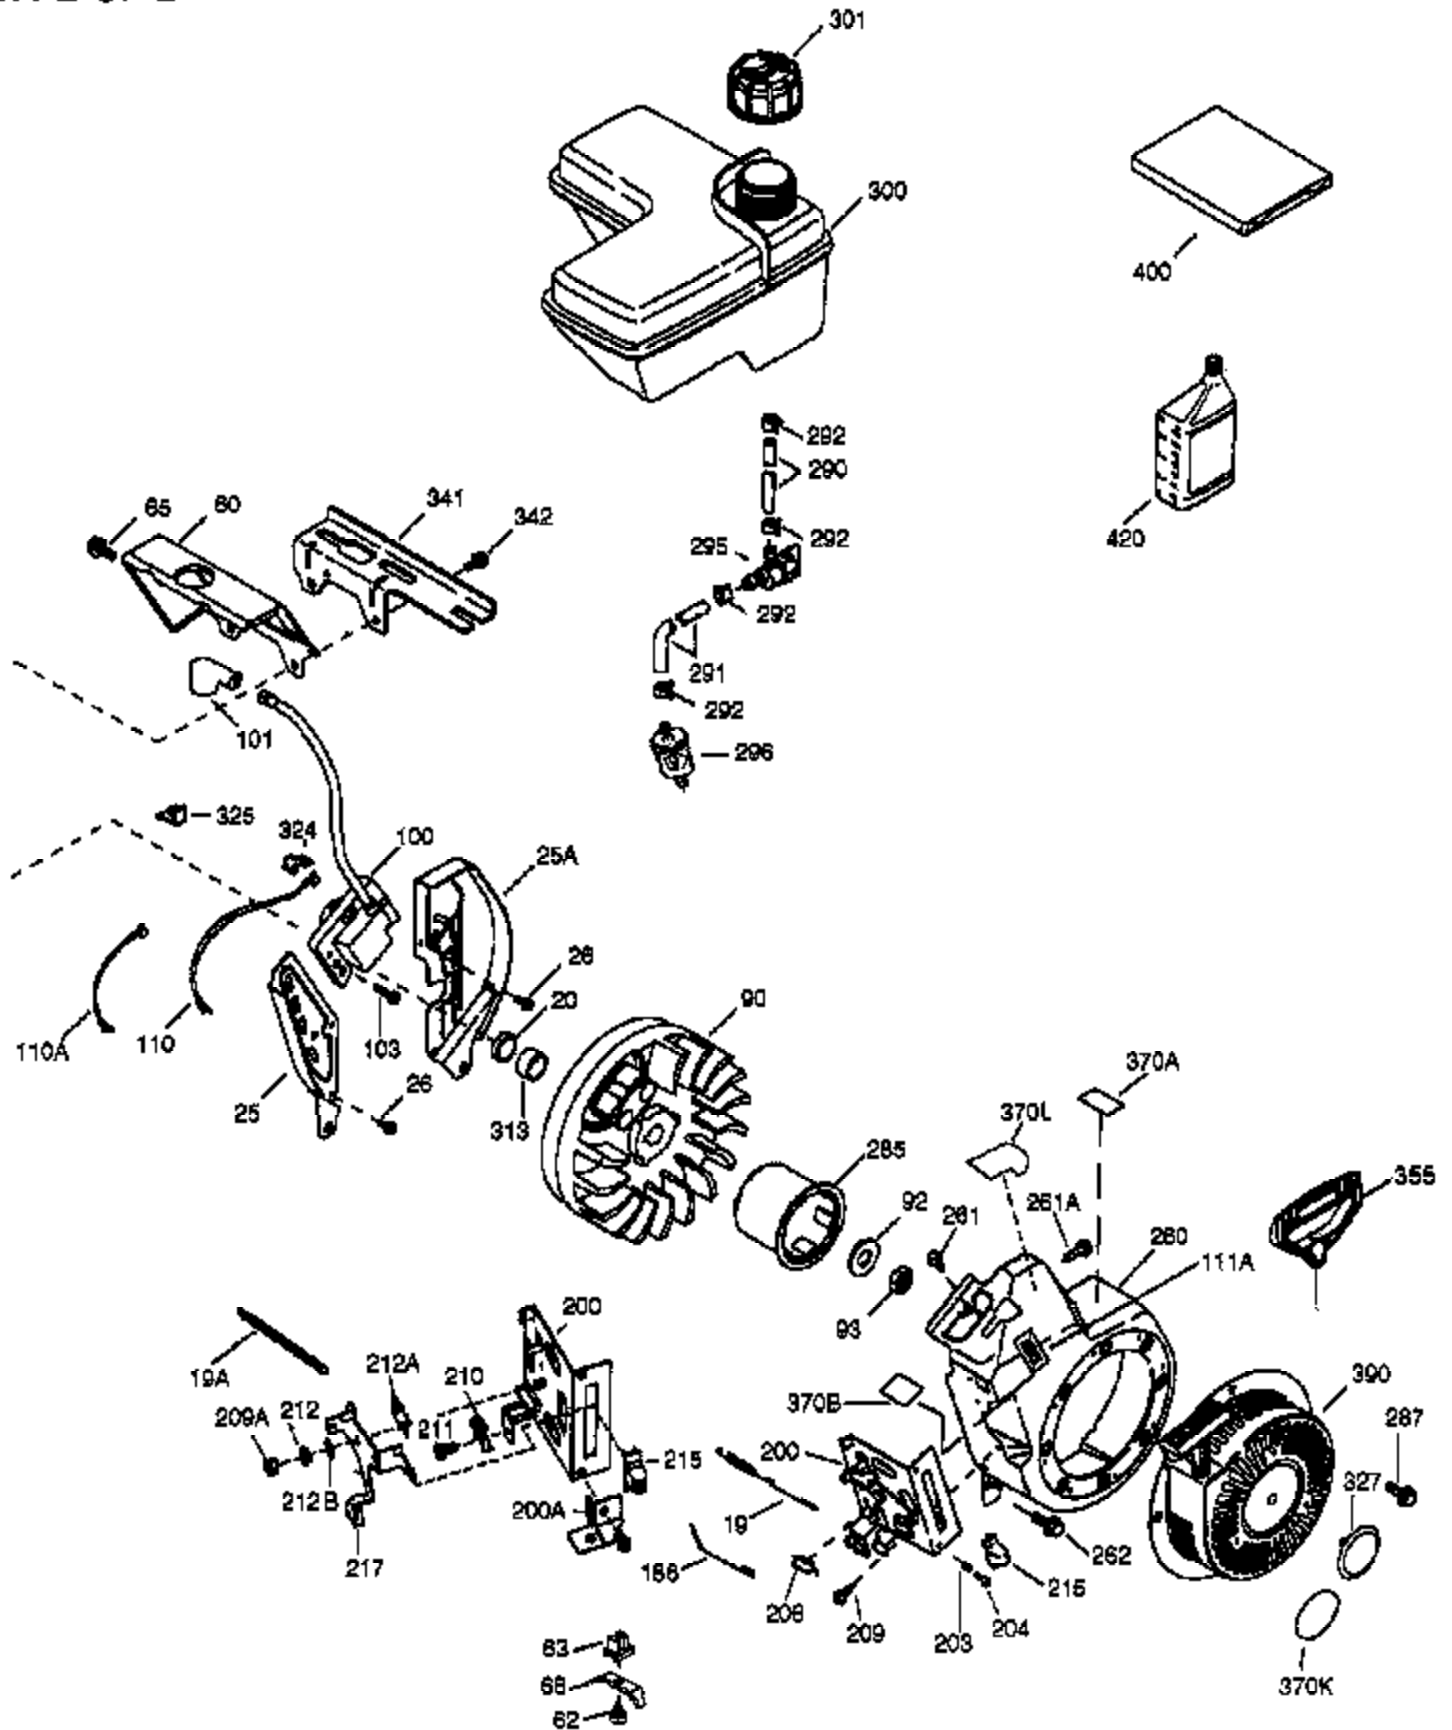

VIEW 2 OF 2

Ref #	Part Number	Qty	Description
19	36710	1	Extension Spring
20	32600	1	Oil Seal
25	36621	1	Air Baffle (Left)
25A	36622	1	Air Baffle (Right)
26	30200	2	Screw, 10-24 x 9/16"
60	36623	1	Blower Housing Extension
65	30200	1	Screw, 10-24 x 9/16"
90	611205	1	Flywheel
92	650815	1	Belleville Washer
93	650816	1	Flywheel Nut
100	34443A	1	Solid State Ignition
101	610118	1	Spark Plug Cover
103	651007	2	Screw, Torx T-15, 10-24 x 15/16"
110	36054	1	Ground Wire
186	36711	1	Governor Link
200	36712	1	Control Bracket (Incl. 206 & 215)
206	610973	1	Terminal
209	650821	2	Screw, 10-32 x 1/2"
215	36638	1	Control Knob
260	36636	1	Blower Housing
261A	650821	1	Screw, 10-32 x 1/2"
261	651008	1	Screw, 1/4-20 x 31/64"
262	651008	2	Screw, 1/4-20 x 31/64"
285	35985A	1	Starter Cup
287	0	4	Rivet (Can be purchased locally)
290	30705	1	Fuel Line
292	26460	2	Fuel Line Clamp
300	36643	1	Fuel Tank (Incl. 301)
301	36246	1	Fuel Cap
313	34080	1	Spacer
325	29443	1	Wire Clip
327	35392	1	Starter Plug
341	36644	1	Fuel Tank Bracket
342	651010	2	Screw, 1/4-20 x 7/8"
370B	33107	1	Speed Control Decal
370A	36261	1	Lubrication Decal
390	590736	1	Rewind Starter
400	36627	1	* Gasket Set (Incl. items marked PK i n notes) Incl. (1) each of 26756, 27272A, 29673, 35626, 36581, 36624, 36626
420	730225	1	SAE 30 4-Cycle Engine Oil (Quart)