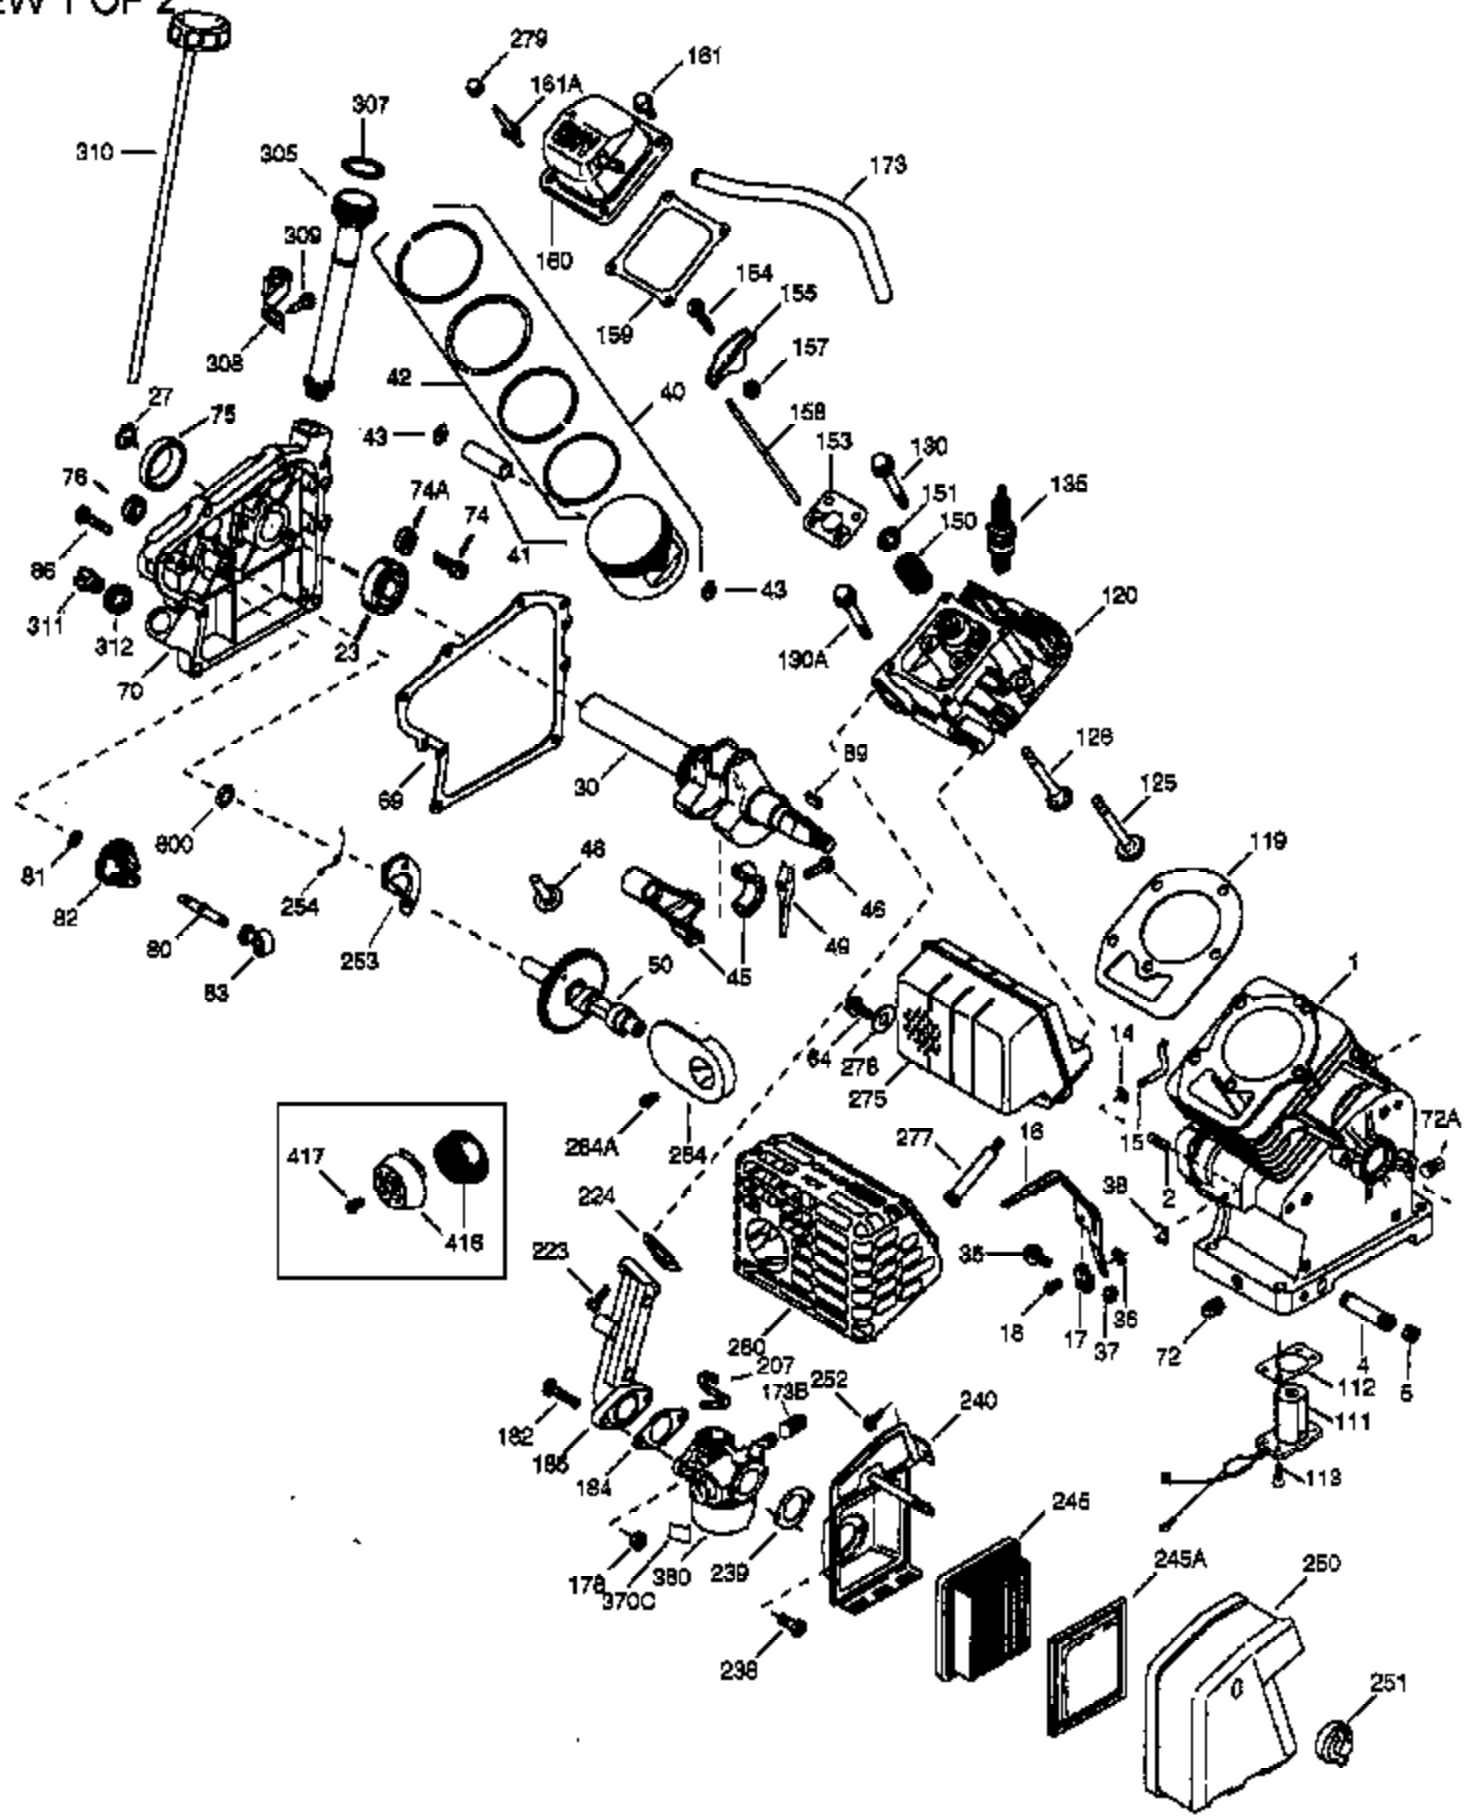

VIEW 1 OF 2

Ref #	Part Number	Qty	Description
	1 36617	1	Cylinder (Incl. 2, 20 & 72)
	2 26727	2	Dowel Pin
	4 31857	1	Oil Drain Extension (1/4-18 x 4-1/2")
	5 30969	1	Extension Cap
	14 28277	1	Washer
	15 30589	1	Governor Rod
	16 36618	1	Governor Lever
	17 36700	1	Governor Lever Clamp
	18 650548	1	Screw, 8-32 x 5/16"
	30 36619	1	Crankshaft
	35 29826	1	Screw, 10-32 x 3/4"
	36 29918	1	Lock Washer
	37 29216	1	Lock Nut, 10-32
	38 29642	1	Retaining Ring
	40 35544A	1	Piston, Pin & Ring Set (Std.)
	40 35545A	1	Piston, Pin & Ring Set (.010" OS)
	40 35546	1	Piston, Pin & Ring Set (.020" OS)
	41 35541	1	Piston & Pin Ass'y. (Std.) (Incl. 43)
	41 35542	1	Piston & Pin Ass'y. (.010" OS) (Incl. 43)
	41 35543	1	Piston & Pin Ass'y. (.020" OS) (Incl. 43)
	42 35547A	1	Ring Set (Std.)
	42 35548A	1	Ring Set (.010" OS)
	42 35549	1	Ring Set (.020" OS)
	43 20381	2	Piston Pin Retaining Ring
	45 32875A	1	Connecting Rod Ass'y. (Incl. 46 & 49)
	46 32610A	2	Connecting Rod Bolt
	48 35616	2	Valve Lifter
	49 36611	1	Oil Dipper
	50 36620	1	Camshaft
	64 651015	1	Screw, 1/4-20 x 1-1/8"
	69 36624	1	* Cylinder Cover Gasket
	70 36625	1	Cylinder Cover (Incl. 75 thru 83)
	75 27897	1	Oil Seal
	80 30574A	1	Governor Shaft
	81 30590A	1	Washer
	82 30591	1	Governor Gear Ass'y. (Incl. 81)
	83 36057	1	Governor Spool
	86 650488	8	Screw, 1/4-20 x 1-1/4"
	89 610961	1	Flywheel Key
	119 36626	1	* Cylinder Head Gasket
	120 36628	1	Cylinder Head
	125 36471	1	Exhaust Valve (Std.) (Incl. 151)
	125 36472	1	Exhaust Valve (1/32" OS) (Incl. 151)
	126 37711	1	Intake Valve (Std.) (Incl. 151)
	126 29315C	1	Intake Valve (1/32" OS) (Incl. 151)
	130A 650999	1	Screw, 5/16-18 x 2-41/64"
	130 650912	4	Screw, 5/16-18 x 1-1/2"
	135 34645	1	Resistor Spark Plug (N4C)
	150 31672	2	Valve Spring
	151 31673	2	Valve Spring Cap
	153 36649	1	Push Rod Guide
	154 650913	2	Rocker Arm Stud
	155 35624A	2	Rocker Arm
	157 650914	2	Nut, 1/4-28
	158 36629	2	Push Rod
	159 35626	1	* Rocker Arm Cover Gasket
	160 36630	1	Rocker Arm Cover
	161A 651012	2	Stud