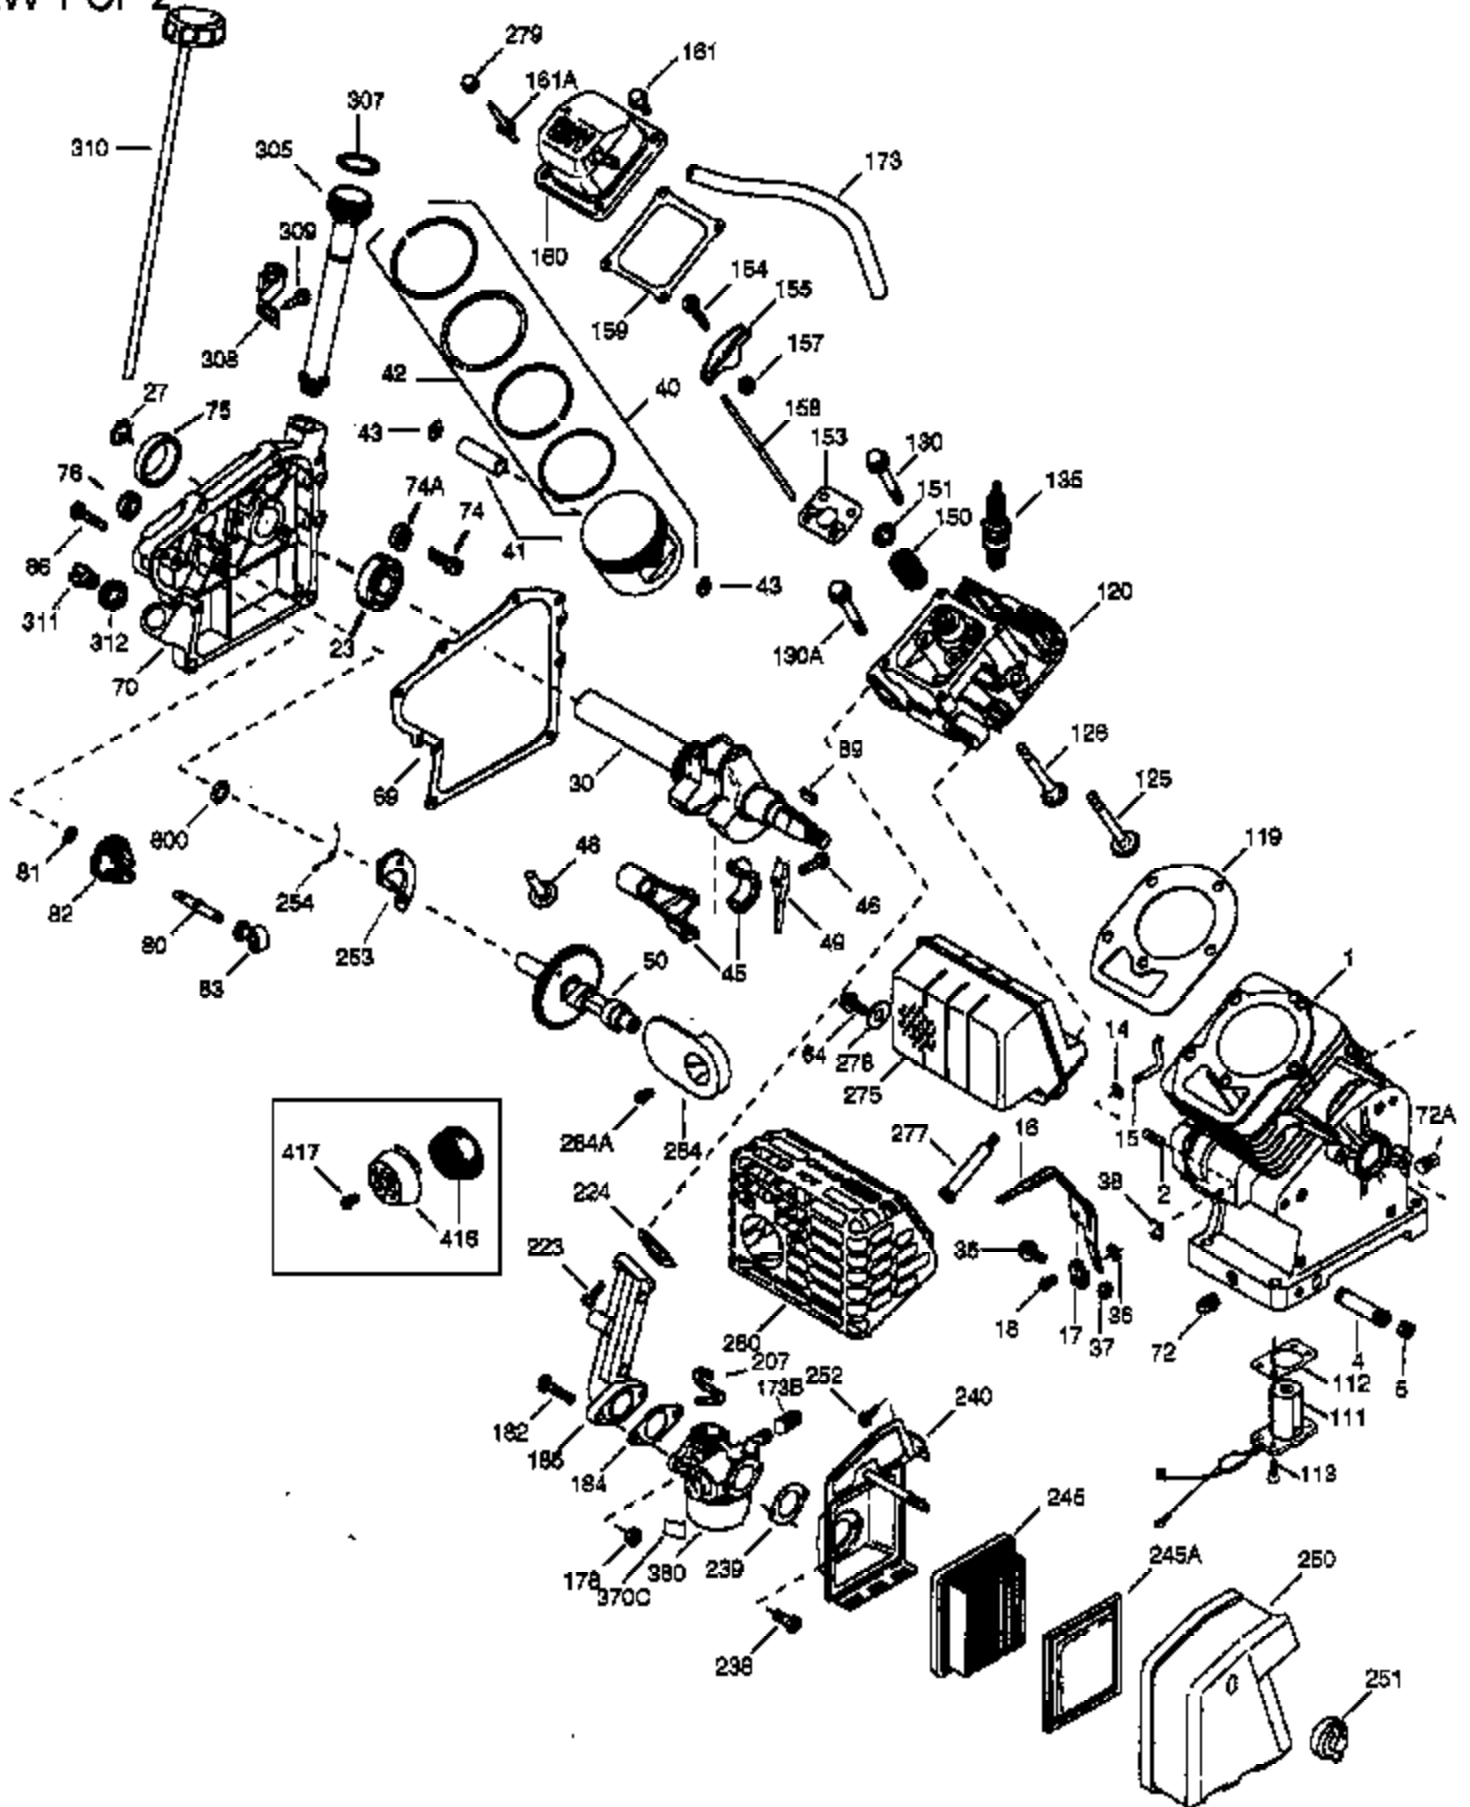

VIEW 1 OF 2

Ref #	Part Number	Qty	Description
	1 36714	1	Cylinder (Incl. 2, 20 & 72)
	2 26727	2	Dowel Pin
	4 31857	1	Oil Drain Extension (1/4-18 x 4-1/2")
	5 30969	1	Extension Cap
	14 28277	1	Washer
	15 30589	1	Governor Rod
	16 36618	1	Governor Lever
	17 36700	1	Governor Lever Clamp
	18 650548	1	Screw, 8-32 x 5/16"
	30 36619	1	Crankshaft
	35 29826	1	Screw, 10-32 x 3/4"
	36 29918	1	Lock Washer
	37 29216	1	Lock Nut, 10-32
	38 29642	1	Retaining Ring
	40 35544A	1	Piston, Pin & Ring Set (Std.)
	40 35545A	1	Piston, Pin & Ring Set (.010" OS)
	40 35546	1	Piston, Pin & Ring Set (.020" OS)
	41 35541	1	Piston & Pin Ass'y. (Std.) (Incl. 43)
	41 35542	1	Piston & Pin Ass'y. (.010" OS) (Incl. 43)
	41 35543	1	Piston & Pin Ass'y. (.020" OS) (Incl. 43)
	42 35547A	1	Ring Set (Std.)
	42 35548A	1	Ring Set (.010" OS)
	42 35549	1	Ring Set (.020" OS)
	43 20381	2	Piston Pin Retaining Ring
	45 32875A	1	Connecting Rod Ass'y. (Incl. 46 & 49)
	46 32610A	2	Connecting Rod Bolt
	48 35616	2	Valve Lifter
	49 36611	1	Oil Dipper
	50 36620	1	Camshaft
	64 651015	1	Screw, 1/4-20 x 1-1/8"
	69 36624	1	* Cylinder Cover Gasket
	70 36625	1	Cylinder Cover (Incl. 75 thru 83)
	75 27897	1	Oil Seal
	80 30574A	1	Governor Shaft
	81 30590A	1	Washer
	82 30591	1	Governor Gear Ass'y. (Incl. 81)
	83 36057	1	Governor Spool
	86 650488	8	Screw, 1/4-20 x 1-1/4"
	89 610961	1	Flywheel Key
	119 36738	1	* Cylinder Head Gasket
	120 36739	1	Cylinder Head
	125 36471	1	Exhaust Valve (Std.) (Incl. 151)
	125 36472	1	Exhaust Valve (1/32" OS) (Incl. 151)
	126 37711	1	Intake Valve (Std.) (Incl. 151)
	126 29315C	1	Intake Valve (1/32" OS) (Incl. 151)
	130A 650999	1	Screw, 5/16-18 x 2-41/64"
	130 650912	4	Screw, 5/16-18 x 1-1/2"
	135 34645	1	Resistor Spark Plug (RN4C)
	150 31672	2	Valve Spring
	151 31673	2	Valve Spring Cap
	153 36649	1	Push Rod Guide
	154 650913	2	Rocker Arm Stud
	155 35624A	2	Rocker Arm
	157 650914	2	Nut, 1/4-28
	158 36629	2	Push Rod
	159 35626	1	* Rocker Arm Cover Gasket
	160 36630A	1	Rocker Arm Cover
	161A 651012	2	Stud