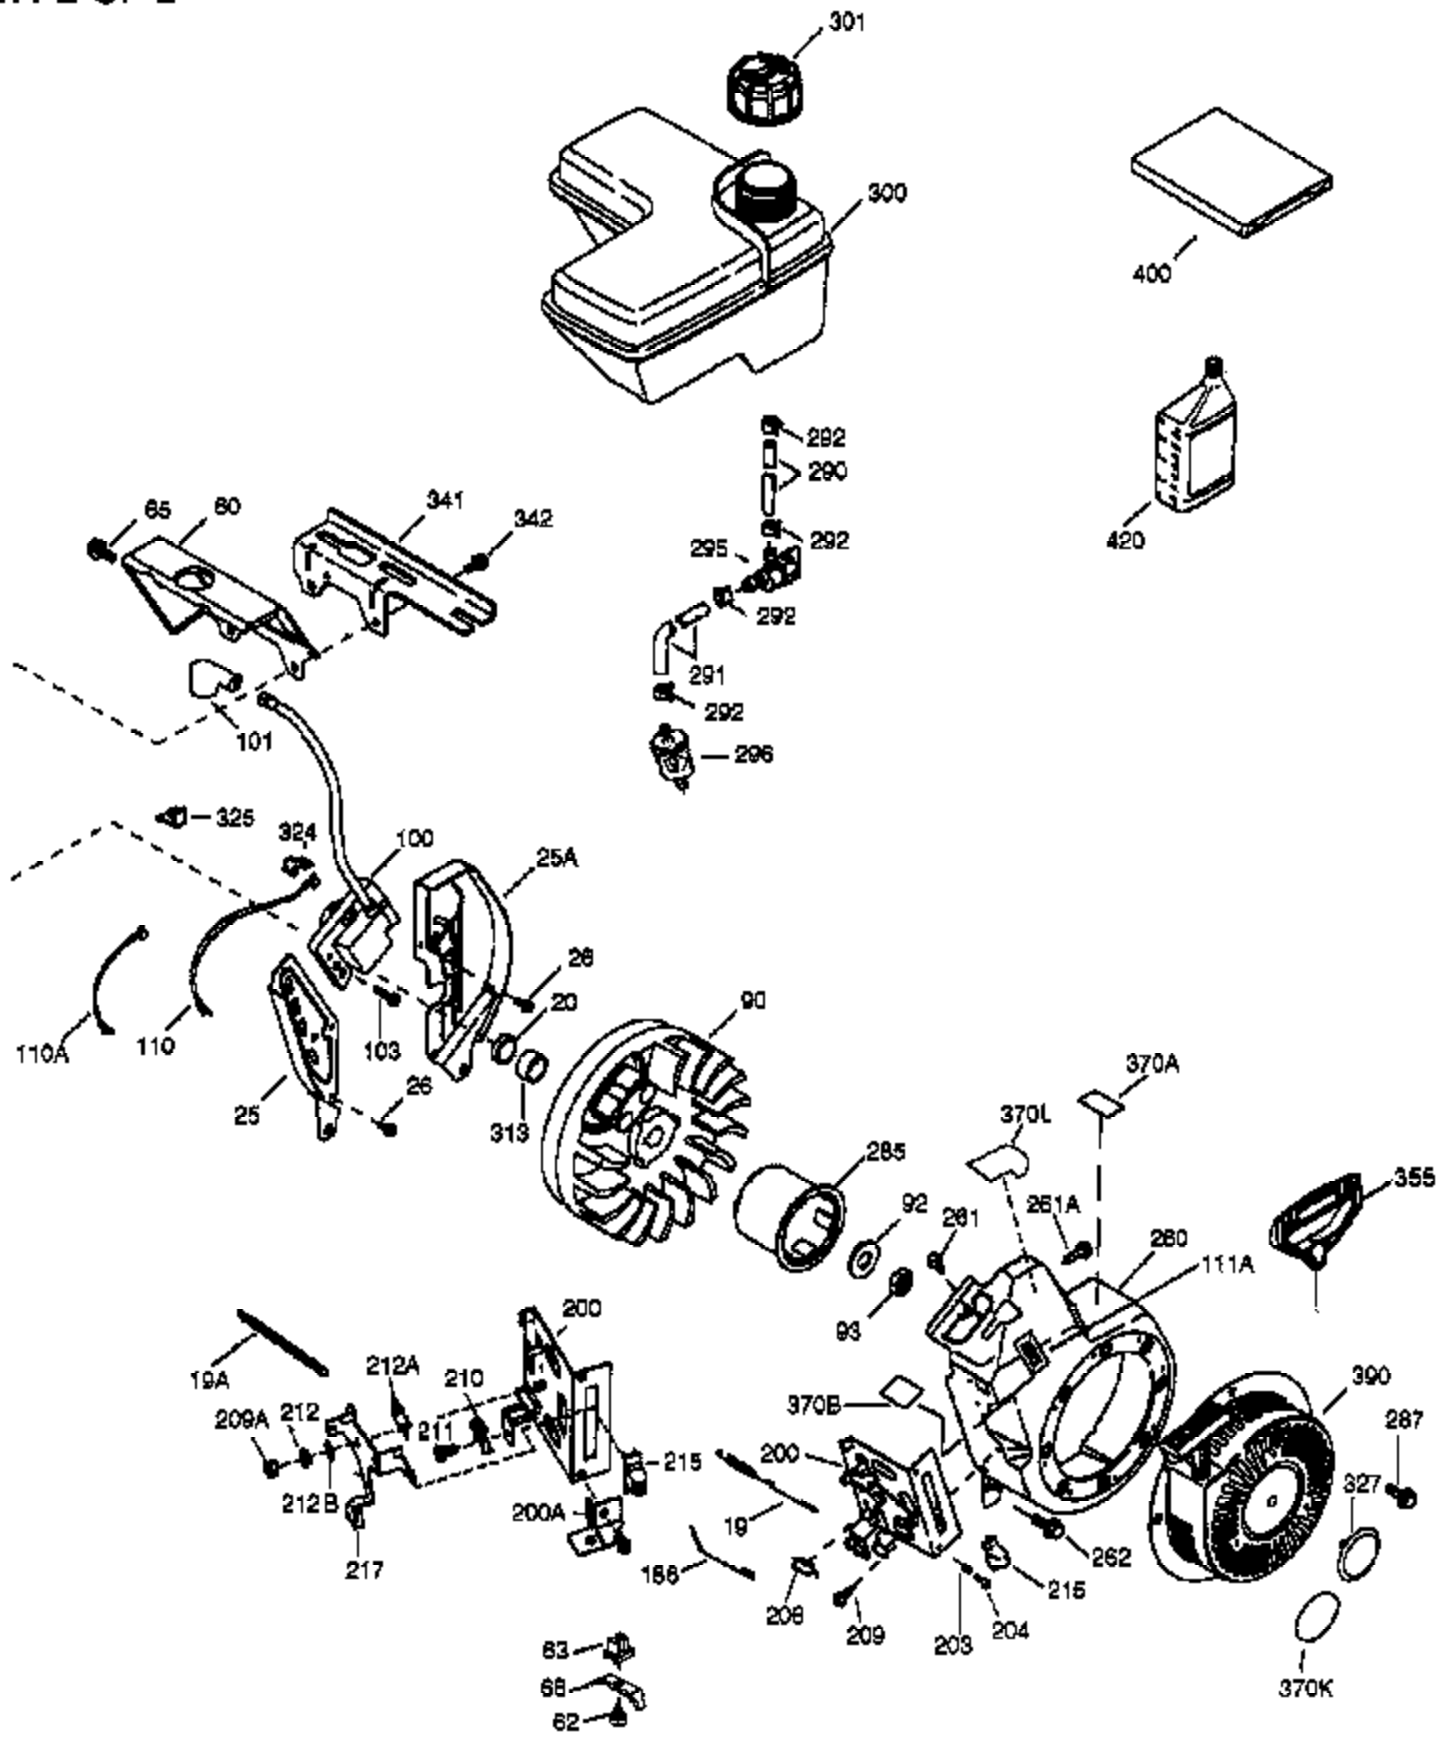

VIEW 2 OF 2

Ref #	Part Number	Qty	Description
19	36710	1	Extension Spring
20	32600	1	Oil Seal
25A	36622	1	Air Baffle (Right)
25	36621	1	Air Baffle (Left)
26	30200	2	Screw, 10-24 x 9/16"
60	36623	1	Blower Housing Extension
65	30200	1	Screw, 10-24 x 9/16"
90	611205	1	Flywheel
92	650815	1	Belleville Washer
93	650816	1	Flywheel Nut
100	34443A	1	Solid State Ignition
101	610118	1	Spark Plug Cover
103	651007	2	Screw, Torx T-15, 10-24 x 15/16"
110	36054	1	Ground Wire
186	36711	1	Governor Link
200	36712	1	Control Bracket (Incl. 206 & 215)
206	610973	1	Terminal
209	650821	2	Screw, 10-32 x 1/2"
215	36638	1	Control Knob
260	36636	1	Blower Housing
261A	650821	1	Screw, 10-32 x 1/2"
261	651008	1	Screw, 1/4-20 x 31/64"
262	651008	2	Screw, 1/4-20 x 31/64"
285	35985A	1	Starter Cup
287	0	4	Rivet (Can be purchased locally)
290	30705	1	Fuel Line
292	26460	2	Fuel Line Clamp
300	36643	1	Fuel Tank (Incl. 301)
301	36246	1	Fuel Cap
313	34080	1	Spacer
325	29443	1	Wire Clip
341	36644	1	Fuel Tank Bracket
342	651010	2	Screw, 1/4-20 x 7/8"
370K	36695	1	Starter Decal
370B	33107	1	Speed Control Decal
370A	36261	1	Lubrication Decal
390	590736	1	Rewind Starter
400	36716A	1	* Gasket Set (Incl. items marked PK i n notes) Incl. (1) each of 26756, 27272A, 29673, 35626, 36581, 36624, 36738
420	730225	1	SAE 30 4-Cycle Engine Oil (Quart)