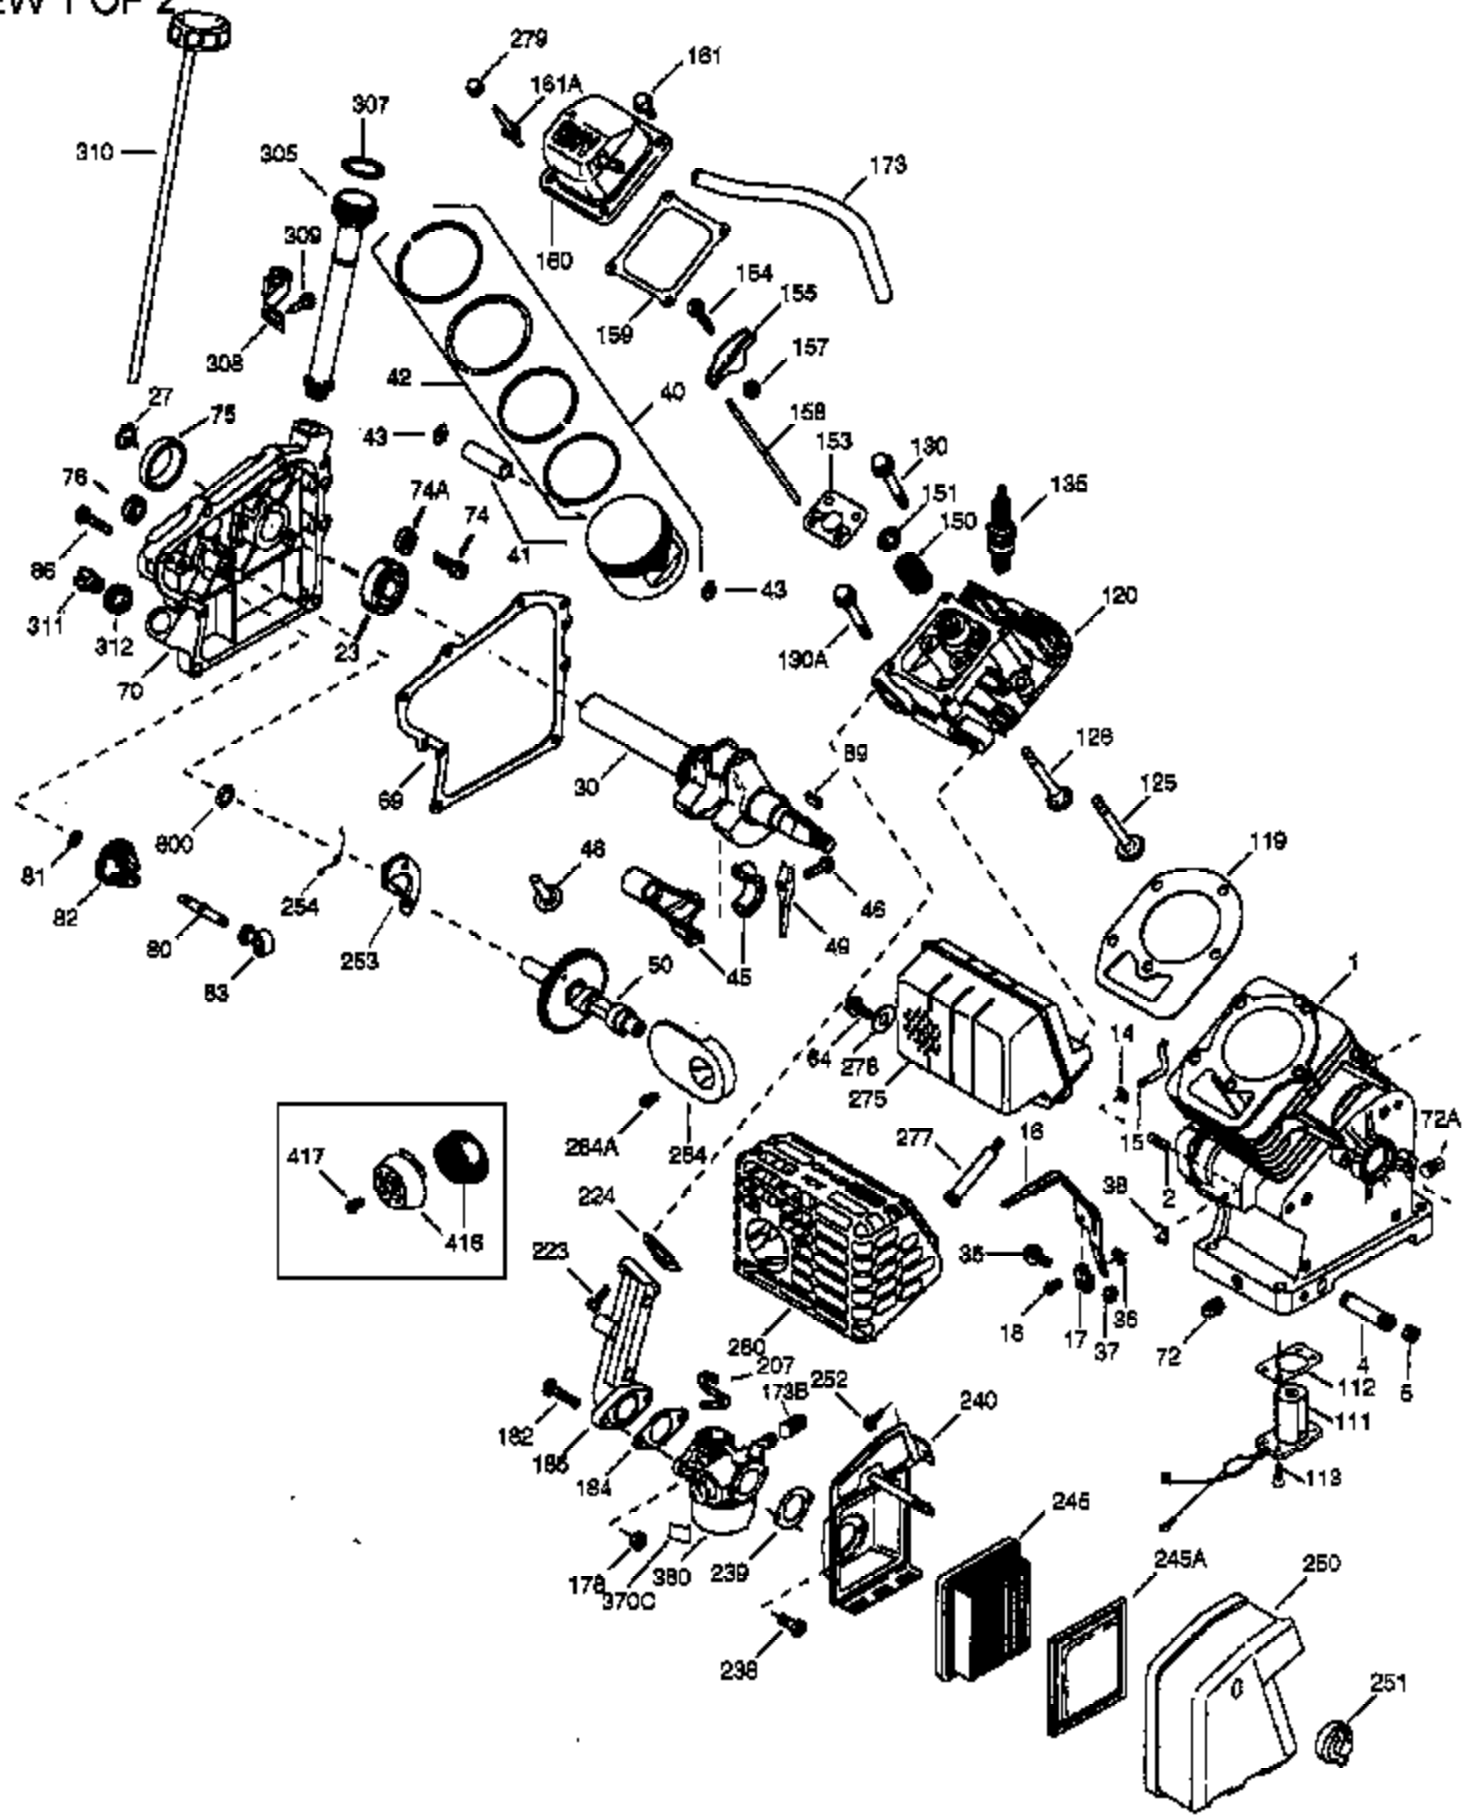

VIEW 1 OF 2

Ref #	Part Number	Qty	Description
	1 36617	1	Cylinder (Incl. 2, 20 & 72)
	2 26727	2	Dowel Pin
	14 28277	1	Washer
	15 30589	1	Governor Rod
	16 36618	1	Governor Lever
	17 36700	1	Governor Lever Clamp
	18 650548	1	Screw, 8-32 x 5/16"
	30 35133	1	Crankshaft
	35 29826	1	Screw, 10-32 x 3/4"
	36 29918	1	Lock Washer
	37 29216	1	Lock Nut, 10-32
	38 29642	1	Retaining Ring
	40 35544A	1	Piston, Pin & Ring Set (Std.)
	40 35545A	1	Piston, Pin & Ring Set (.010" OS)
	40 35546	1	Piston, Pin & Ring Set (.020" OS)
	41 35541	1	Piston & Pin Ass'y. (Std.) (Incl. 43)
	41 35542	1	Piston & Pin Ass'y. (.010" OS) (Incl. 43)
	41 35543	1	Piston & Pin Ass'y. (.020" OS) (Incl. 43)
	42 35547A	1	Ring Set (Std.)
	42 35548A	1	Ring Set (.010" OS)
	42 35549	1	Ring Set (.020" OS)
	43 20381	2	Piston Pin Retaining Ring
	45 32875A	1	Connecting Rod Ass'y. (Incl. 46 & 49)
	46 32610A	2	Connecting Rod Bolt
	48 35616	2	Valve Lifter
	49 36611	1	Oil Dipper
	50 36620	1	Camshaft (Incl. 253 & 254)
	64 650738	1	Screw, 1/4-20 x 5/8"
	69 36624	1	* Cylinder Cover Gasket
	70 36625	1	Cylinder Cover (Incl. 75 thru 83, 311 & 312)
	72A 28582	1	Oil Drain Plug
	72 27642	2	Oil Drain Plug
	75 27897	1	Oil Seal
	80 30574A	1	Governor Shaft
	81 30590A	1	Washer
	82 30591	1	Governor Gear Ass'y. (Incl. 81)
	83 36057	1	Governor Spool
	86 650488	8	Screw, 1/4-20 x 1-1/4"
	89 610961	1	Flywheel Key
	119 36626	1	* Cylinder Head Gasket
	120 36628	1	Cylinder Head
	125 36471	1	Exhaust Valve (Std.) (Incl. 151)
	125 36472	1	Exhaust Valve (1/32" OS) (Incl. 151)
	126 37711	1	Intake Valve (Std.) (Incl. 151)
	126 29315C	1	Intake Valve (1/32" OS) (Incl. 151)
	130A 650999	1	Screw, 5/16-18 x 2-41/64"
	130 650912	4	Screw, 5/16-18 x 1-1/2"
	135 34645	1	Resistor Spark Plug (RN4C)
	150 31672	2	Valve Spring
	151 31673	2	Valve Spring Cap
	153 36649	1	Push Rod Guide
	154 650913	2	Rocker Arm Stud
	155 35624A	2	Rocker Arm
	157 650914	2	Nut, 1/4-28
	158 36629	2	Push Rod
	159 35626	1	* Rocker Arm Cover Gasket
	160 36630A	1	Rocker Arm Cover
	161 651008	4	Screw, 1/4-20 x 31/64"