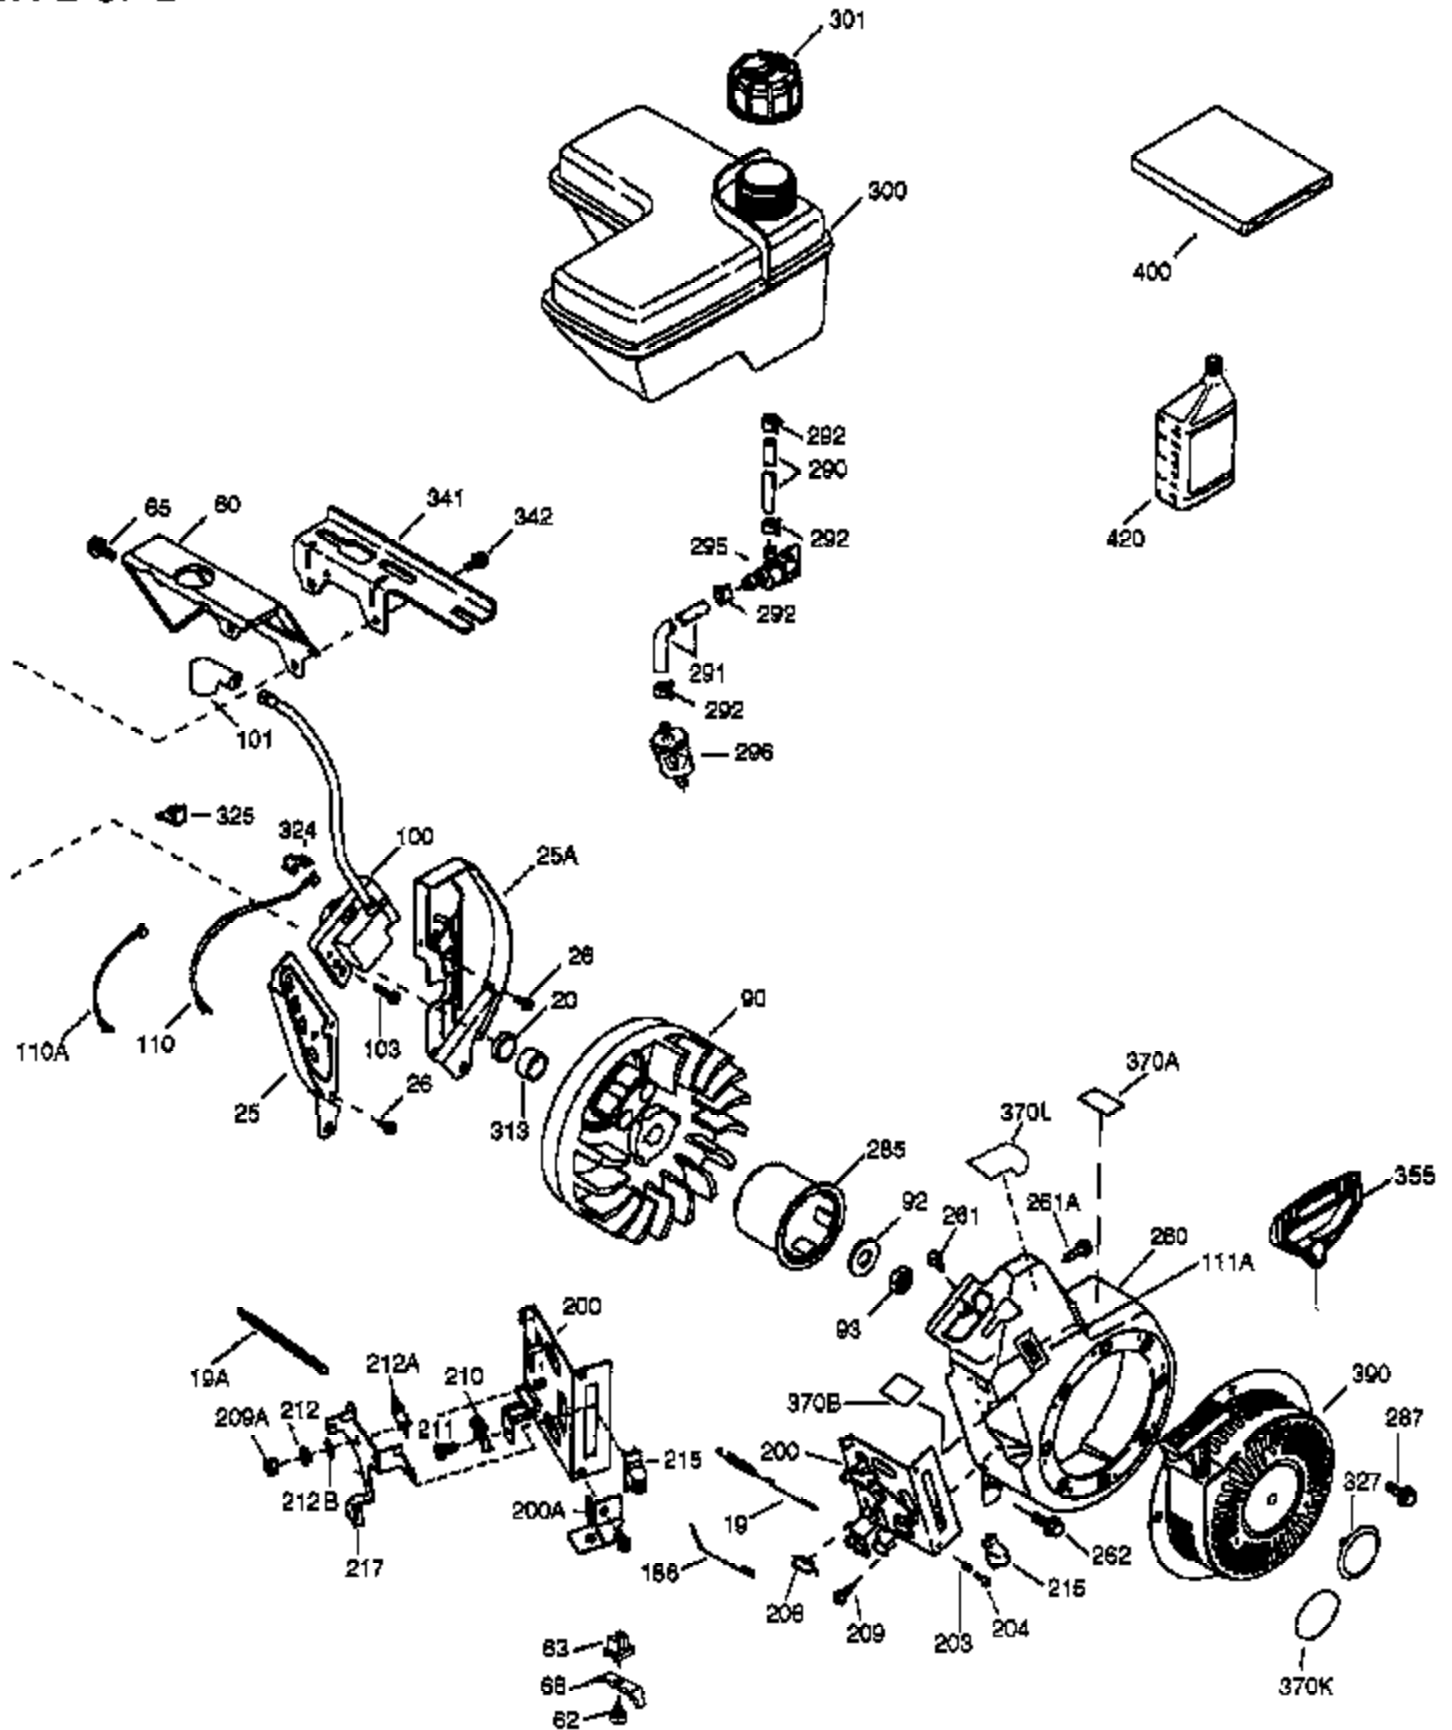

VIEW 2 OF 2

Ref #	Part Number	Qty	Description
19	36710	1	Extension Spring
20	32600	1	Oil Seal
25	36621	1	Air Baffle (Left)
25A	36622	1	Air Baffle (Right)
26	30200	2	Screw, 10-24 x 9/16"
60	36623	1	Blower Housing Extension
62	650760	1	Screw, 8-32 x 3/8"
63	28545	1	Grommet
65	30200	1	Screw, 10-24 x 9/16"
68	33356	1	Ground Terminal
90	611205	1	Flywheel
92	650815	1	Belleville Washer
93	650816	1	Flywheel Nut
100	34443A	1	Solid State Ignition
101	610118	1	Spark Plug Cover
103	651007	2	Screw, Torx T-15, 10-24 x 15/16"
110A	36681	1	Ground Wire
110	36679	1	Ground Wire
186	36711	1	Governor Link
200A	36686	1	Boden Wire Bracket
200	36736	1	Control Bracket (Incl. 206 & 209A thr u 217)
206	610973	1	Terminal
209A	651016	1	Nut
209	650821	2	Screw, 10-32 x 1/2"
210	27793	1	Conduit Clip
211	28942	1	Screw, 10-32 x 3/8"
212A	36685	1	Bearing Plate
212	30773	1	Bushing
212B	651017	1	Washer
215	36638	1	Control Knob
217	36684	1	Control Lever
260	36682	1	Blower Housing
261	651008	1	Screw, 1/4-20 x 31/64"
261A	650821	1	Screw, 10-32 x 1/2"
262	651008	2	Screw, 1/4-20 x 31/64"
285	35985A	1	Starter Cup
287	651008	4	Screw, 1/4-20 x 31/64"
290	30705	1	Fuel Line
292	26460	2	Fuel Line Clamp
300	36643	1	Fuel Tank (Incl. 301)
301	36246	1	Fuel Cap
313	34080	1	Spacer
325	29443	1	Wire Clip
327	35392	1	Starter Plug
341	36644	1	Fuel Tank Bracket
342	651010	2	Screw, 1/4-20 x 7/8"
370B	33107	1	Throttle Decal
370A	36261	1	Lubrication Decal
390	590704	1	Rewind Starter
400	36627	1	* Gasket Set (Incl. items marked PK i n notes) Incl. (1) each of 26756, 27272A, 29673, 35626, 36581, 36624, 36626
420	730225	1	SAE 30 4-Cycle Engine Oil (Quart)