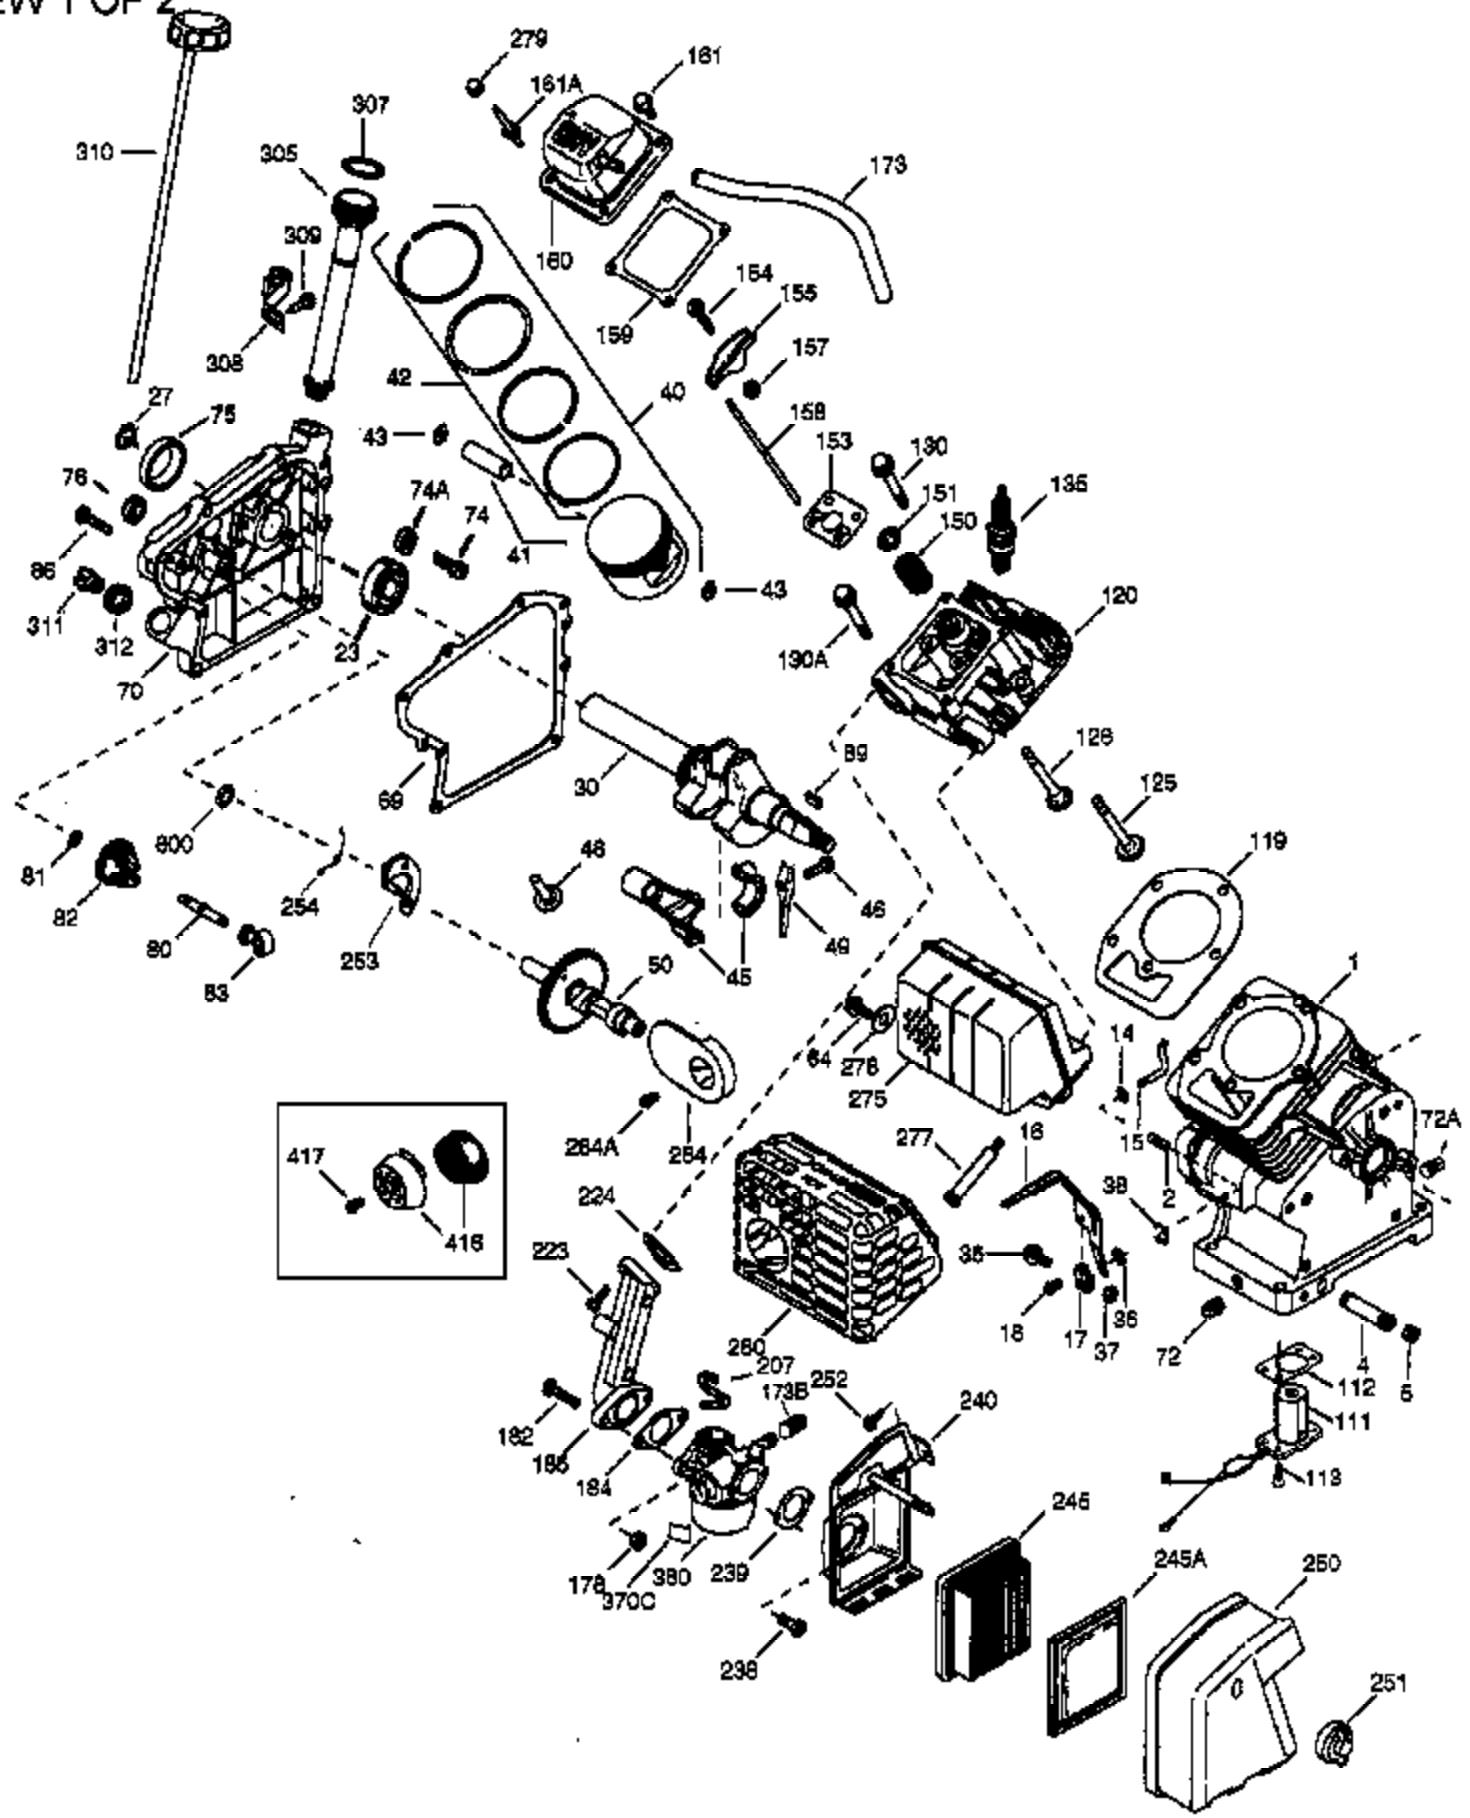

VIEW 1 OF 2

Ref #	Part Number	Qty	Description
	1 36714	1	Cylinder (Incl. 2, 20 & 72)
	2 26727	2	Dowel Pin
	14 28277	1	Washer
	15 30589	1	Governor Rod
	16 36618	1	Governor Lever
	17 36700	1	Governor Lever Clamp
	18 650548	1	Screw, 8-32 x 5/16"
	30 35133	1	Crankshaft
	35 29826	1	Screw, 10-32 x 3/4"
	36 29918	1	Lock Washer
	37 29216	1	Lock Nut, 10-32
	38 29642	1	Retaining Ring
	40 35544A	1	Piston, Pin & Ring Set (Std.)
	40 35545A	1	Piston, Pin & Ring Set (.010" OS)
	40 35546	1	Piston, Pin & Ring Set (.020" OS)
	41 35541	1	Piston & Pin Ass'y. (Std.) (Incl. 43)
	41 35542	1	Piston & Pin Ass'y. (.010" OS) (Incl. 43)
	41 35543	1	Piston & Pin Ass'y. (.020" OS) (Incl. 43)
	42 35547A	1	Ring Set (Std.)
	42 35548A	1	Ring Set (.010" OS)
	42 35549	1	Ring Set (.020" OS)
	43 20381	2	Piston Pin Retaining Ring
	45 32875A	1	Connecting Rod Ass'y. (Incl. 46 & 49)
	46 32610A	2	Connecting Rod Bolt
	48 35616	2	Valve Lifter
	49 36611	1	Oil Dipper
	50 36620	1	Camshaft (Incl. 253 & 254)
	64 650738	1	Screw, 1/4-20 x 5/8"
	69 36624	1	* Cylinder Cover Gasket
	70 36625	1	Cylinder Cover (Incl. 75 thru 83 & 31 1)
	72A 28582	1	Oil Drain Plug
	72 27642	2	Oil Drain Plug
	75 27897	1	Oil Seal
	80 30574A	1	Governor Shaft
	81 30590A	1	Washer
	82 30591	1	Governor Gear Ass'y. (Incl. 81)
	83 36057	1	Governor Spool
	86 650488	8	Screw, 1/4-20 x 1-1/4"
	89 610961	1	Flywheel Key
	119 36738	1	* Cylinder Head Gasket
	120 36739	1	Cylinder Head
	125 36471	1	Exhaust Valve (Std.) (Incl. 151)
	125 36472	1	Exhaust Valve (1/32" OS) (Incl. 151)
	126 37711	1	Intake Valve (Std.) (Incl. 151)
	126 29315C	1	Intake Valve (1/32" OS) (Incl. 151)
	130A 650999	1	Screw, 5/16-18 x 2-41/64"
	130 650912	4	Screw, 5/16-18 x 1-1/2"
	135 34645	1	Resistor Spark Plug (RN4C)
	150 31672	2	Valve Spring
	151 31673	2	Valve Spring Cap
	153 36649	1	Push Rod Guide
	154 650913	2	Rocker Arm Stud
	155 35624A	2	Rocker Arm
	157 650914	2	Nut, 1/4-28
	158 36629	2	Push Rod
	159 35626	1	* Rocker Arm Cover Gasket
	160 36630A	1	Rocker Arm Cover
	161 651008	4	Screw, 1/4-20 x 31/64"