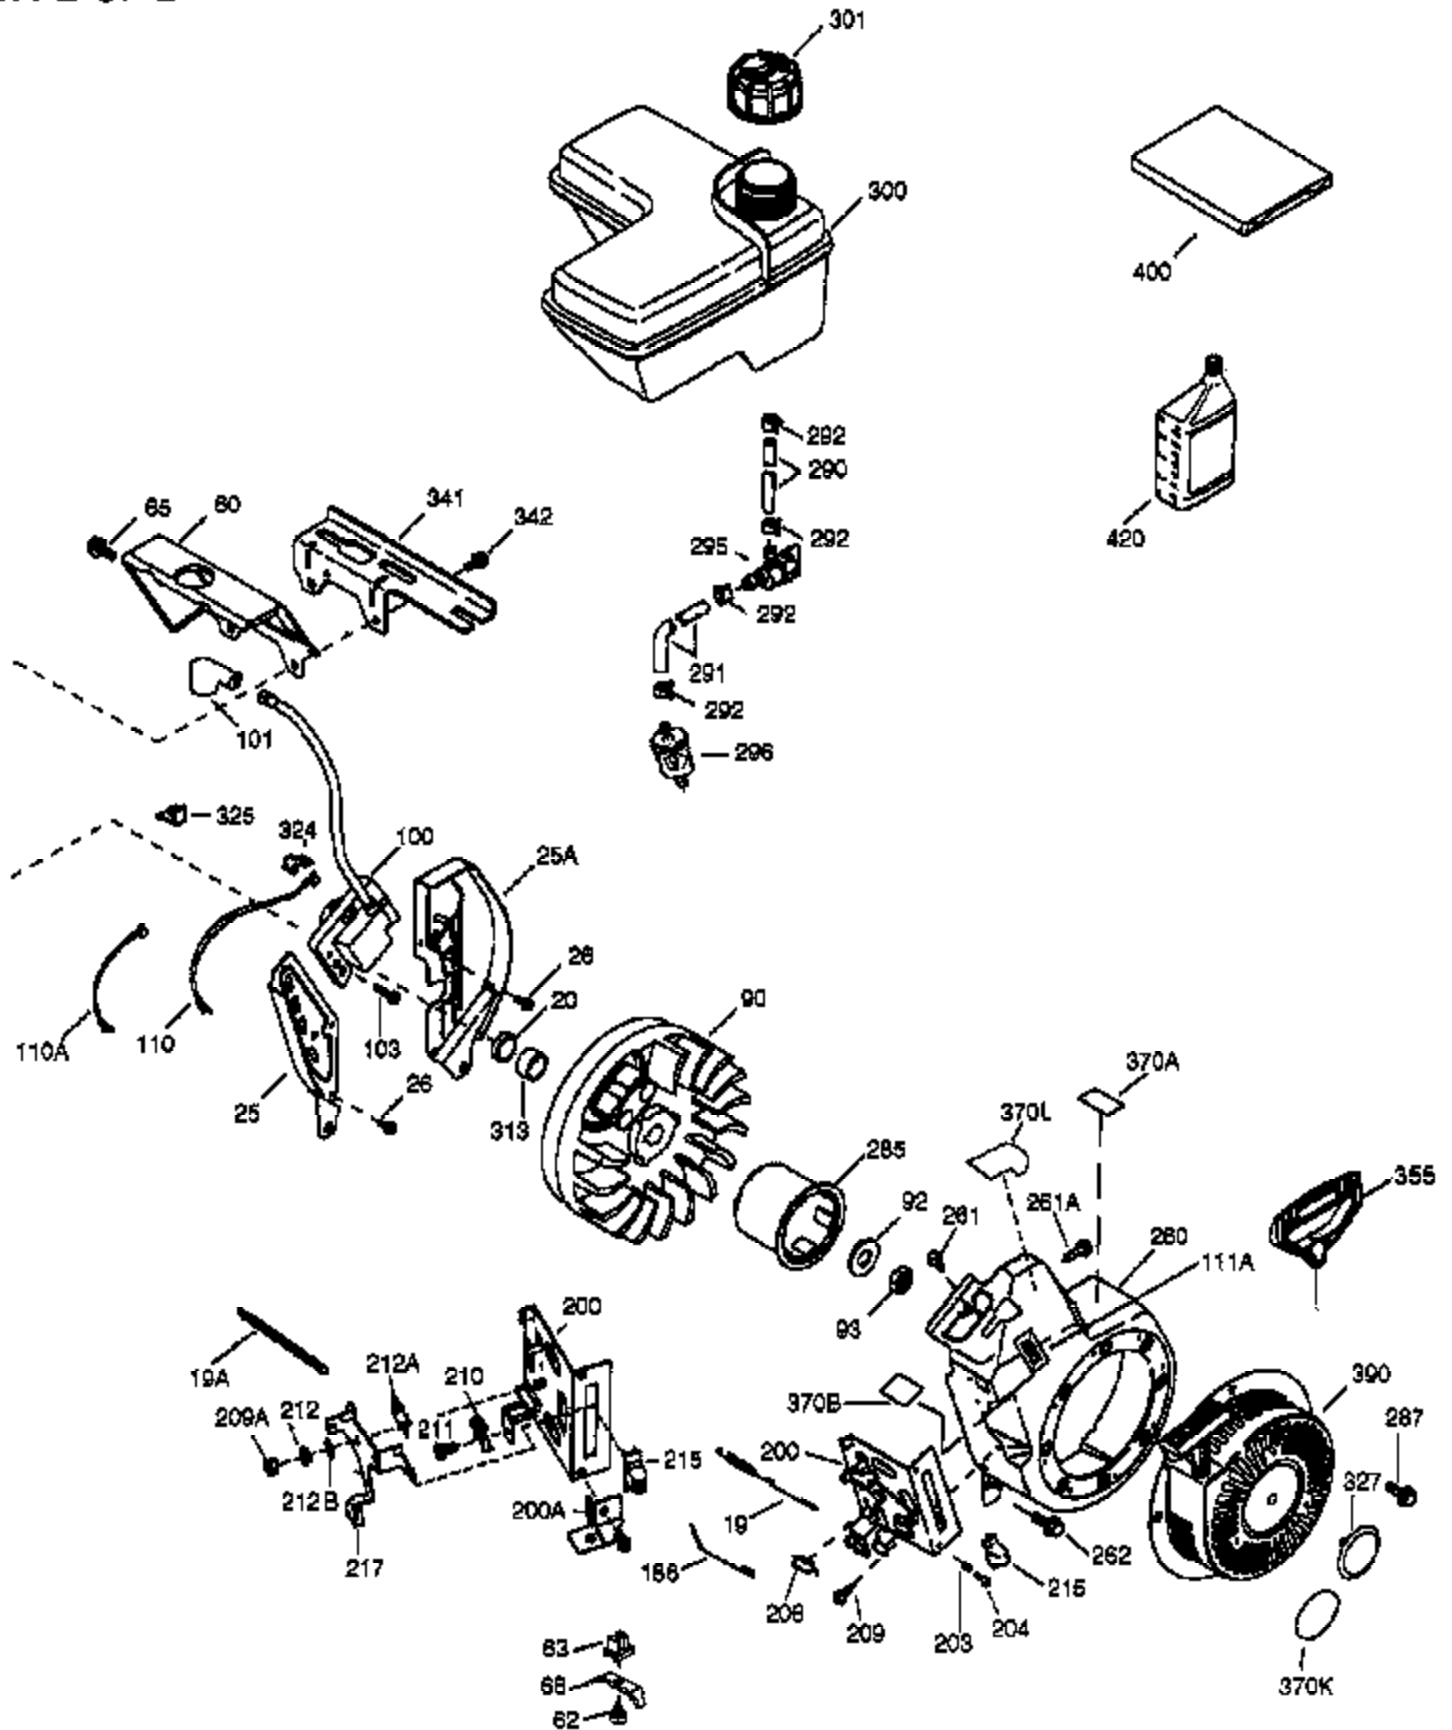

VIEW 2 OF 2

Ref #	Part Number	Qty	Description
19	36710	1	Extension Spring
20	32600	1	Oil Seal
25A	36622	1	Air Baffle (Right)
25	36621	1	Air Baffle (Left)
26	30200	2	Screw, 10-24 x 9/16"
60	36623	1	Blower Housing Extension
62	650760	1	Screw, 8-32 x 3/8"
63	28545	1	Grommet
65	30200	1	Screw, 10-24 x 9/16"
68	33356	1	Ground Terminal
90	611205	1	Flywheel
92	650815	1	Belleville Washer
93	650816	1	Flywheel Nut
100	34443A	1	Solid State Ignition
101	610118	1	Spark Plug Cover
103	651007	2	Screw, Torx T-15, 10-24 x 15/16"
110A	36681	1	Ground Wire
110	36679	1	Ground Wire
186	36711	1	Governor Link
200A	36686	1	Boden Wire Bracket
200	36736	1	Control Bracket (Incl. 206 & 209A thr u 217)
206	610973	1	Terminal
209A	651016	1	Nut
209	650821	2	Screw, 10-32 x 1/2"
210	27793	1	Conduit Clip
211	28942	1	Screw, 10-32 x 3/8"
212A	36685	1	Bearing Plate
212B	651017	1	Washer
212	30773	1	Bushing
215	36638	1	Control Knob
217	36684	1	Control Lever
260	36682	1	Blower Housing
261A	650821	1	Screw, 10-32 x 1/2"
261	651008	1	Screw, 1/4-20 x 31/64"
262	651008	2	Screw, 1/4-20 x 31/64"
285	35985A	1	Starter Cup
287	651008	4	Screw, 1/4-20 x 31/64"
290	30705	1	Fuel Line
292	26460	2	Fuel Line Clamp
300	36643	1	Fuel Tank (Incl. 301)
301	36246	1	Fuel Cap
313	34080	1	Spacer
325	29443	1	Wire Clip
341	36644	1	Fuel Tank Bracket
342	651010	2	Screw, 1/4-20 x 7/8"
370K	36695	1	Starter Decal
370A	36261	1	Lubrication Decal
370B	33107	1	Throttle Decal
390	590704	1	Rewind Starter
400	36716A	1	* Gasket Set (Incl. items marked PK i n notes) Incl. (1) each of 26756, 27272A, 29673, 35626, 36581, 36624, 36738
420	730225	1	SAE 30 4-Cycle Engine Oil (Quart)