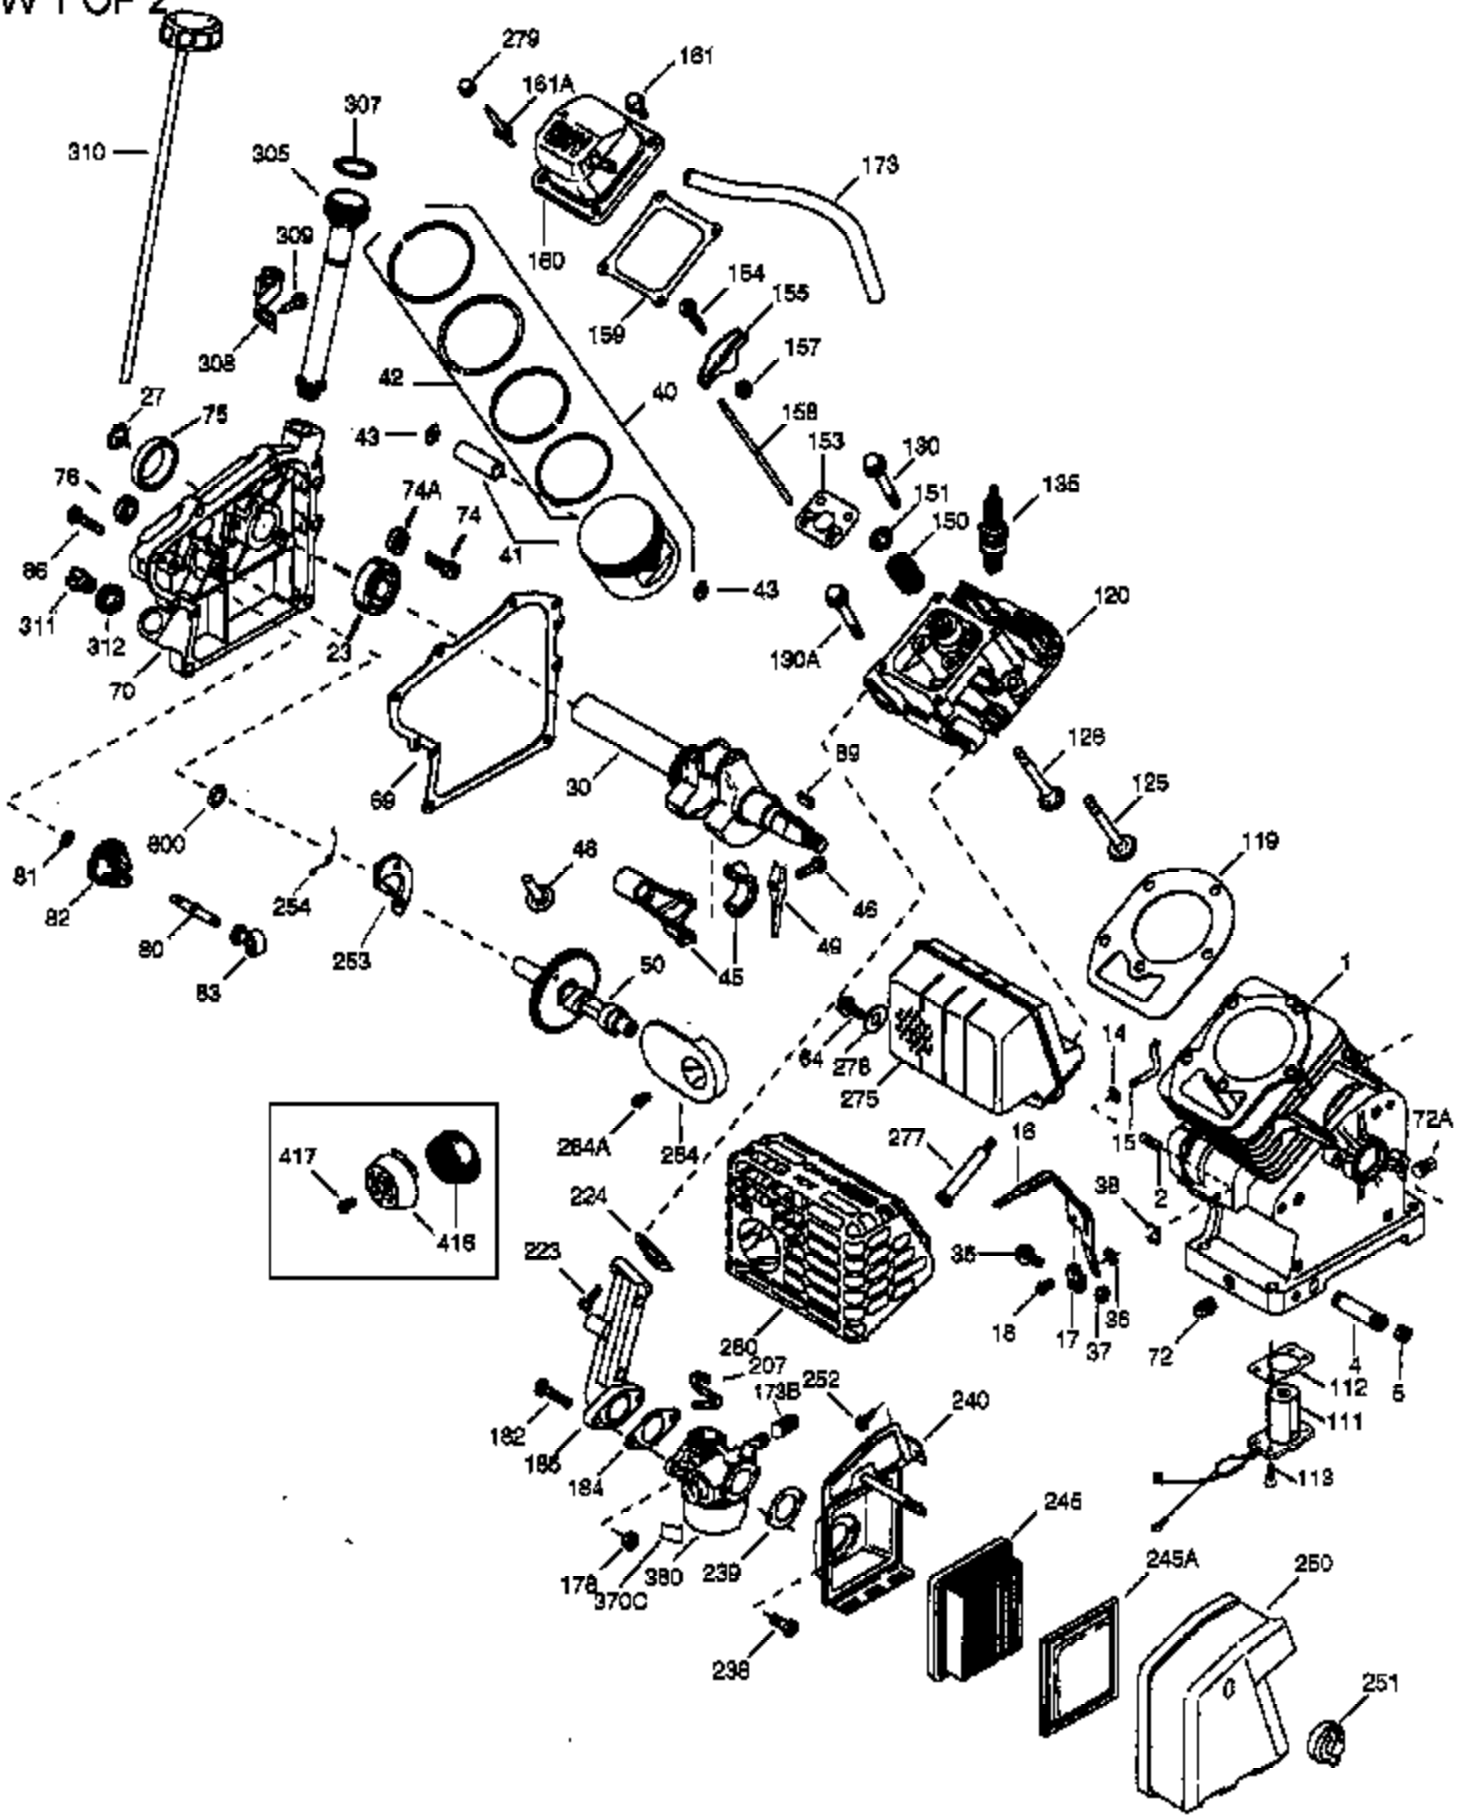

VIEW 1 OF 2

Ref #	Part Number	Qty	Description
	1 36714	1	Cylinder (Incl. 2, 20, 72 & 72A)
	2 26727	2	Dowel Pin
	14 28277	1	Washer
	15 30589	1	Governor Rod
	16 36618	1	Governor Lever
	17 36700	1	Governor Lever Clamp
	18 651028	1	Screw, Torx T-15, 8-32 x 3/8"
	30 35133	1	Crankshaft
	35 29826	1	Screw, 10-32 x 3/4"
	36 29918	1	Lock Washer
	37 29216	1	Lock Nut
	38 29642	1	Retaining Ring
	40 35544A	1	Piston, Pin & Ring Set (Std.)
	40 35545A	1	Piston, Pin & Ring Set (.010" OS)
	40 35546	1	Piston, Pin & Ring Set (.020" OS)
	41 35541	1	Piston & Pin Ass'y. (Std.) (Incl. 43)
	41 35542	1	Piston & Pin Ass'y. (.010" OS) (Incl. 43)
	41 35543	1	Piston & Pin Ass'y. (.020" OS) (Incl. 43)
	42 35547A	1	Ring Set (Std.)
	42 35548A	1	Ring Set (.010" OS)
	42 35549	1	Ring Set (.020" OS)
	43 20381	2	Piston Pin Retaining Ring
	45 32875A	1	Connecting Rod Ass'y. (Incl. 46 & 49)
	46 32610A	2	Connecting Rod Bolt
	48 35616	2	Valve Lifter
	49 36611	1	Oil Dipper
	50 36620	1	Camshaft (Incl. 253 & 254)
	64 650738	1	Screw, 1/4-20 x 5/8"
	69 36624	1	* Cylinder Cover Gasket
	70 36625	1	Cylinder Cover (Incl. 75 thru 83 & 31 1)
	72A 28582	1	Oil Drain Plug
	72 27642	2	Oil Drain Plug
	75 27897	1	Oil Seal
	80 30574A	1	Governor Shaft
	81 30590A	1	Washer
	82 30591	1	Governor Gear Ass'y. (Incl. 81)
	83 36057	1	Governor Spool
	86 650488	8	Screw, 1/4-20 x 1-1/4"
	89 610961	1	Flywheel Key
	119 36738	1	* Cylinder Head Gasket
	120 36739	1	Cylinder Head
	125 36471	1	Exhaust Valve (Std.) (Incl. 151)
	125 36472	1	Exhaust Valve (1/32" OS) (Incl. 151)
	126 37711	1	Intake Valve (Std.) (Incl. 151)
	126 29315C	1	Intake Valve (1/32" OS) (Incl. 151)
	130A 650999	1	Screw, 5/16-18 x 2-41/64"
	130 650912	4	Screw, 5/16-18 x 1-1/2"
	135 34645	1	Resistor Spark Plug (RN4C)
	150 31672	2	Valve Spring
	151 31673	2	Valve Spring Cap
	153 36649	1	Push Rod Guide
	154 650913	2	Rocker Arm Stud
	155 35624A	2	Rocker Arm
	157 650914	2	Nut, 1/4-28
	158 36629	2	Push Rod
	159 35626	1	* Rocker Arm Cover Gasket
	160 36630A	1	Rocker Arm Cover
	161 651008	4	Screw, 1/4-20 x 31/64"