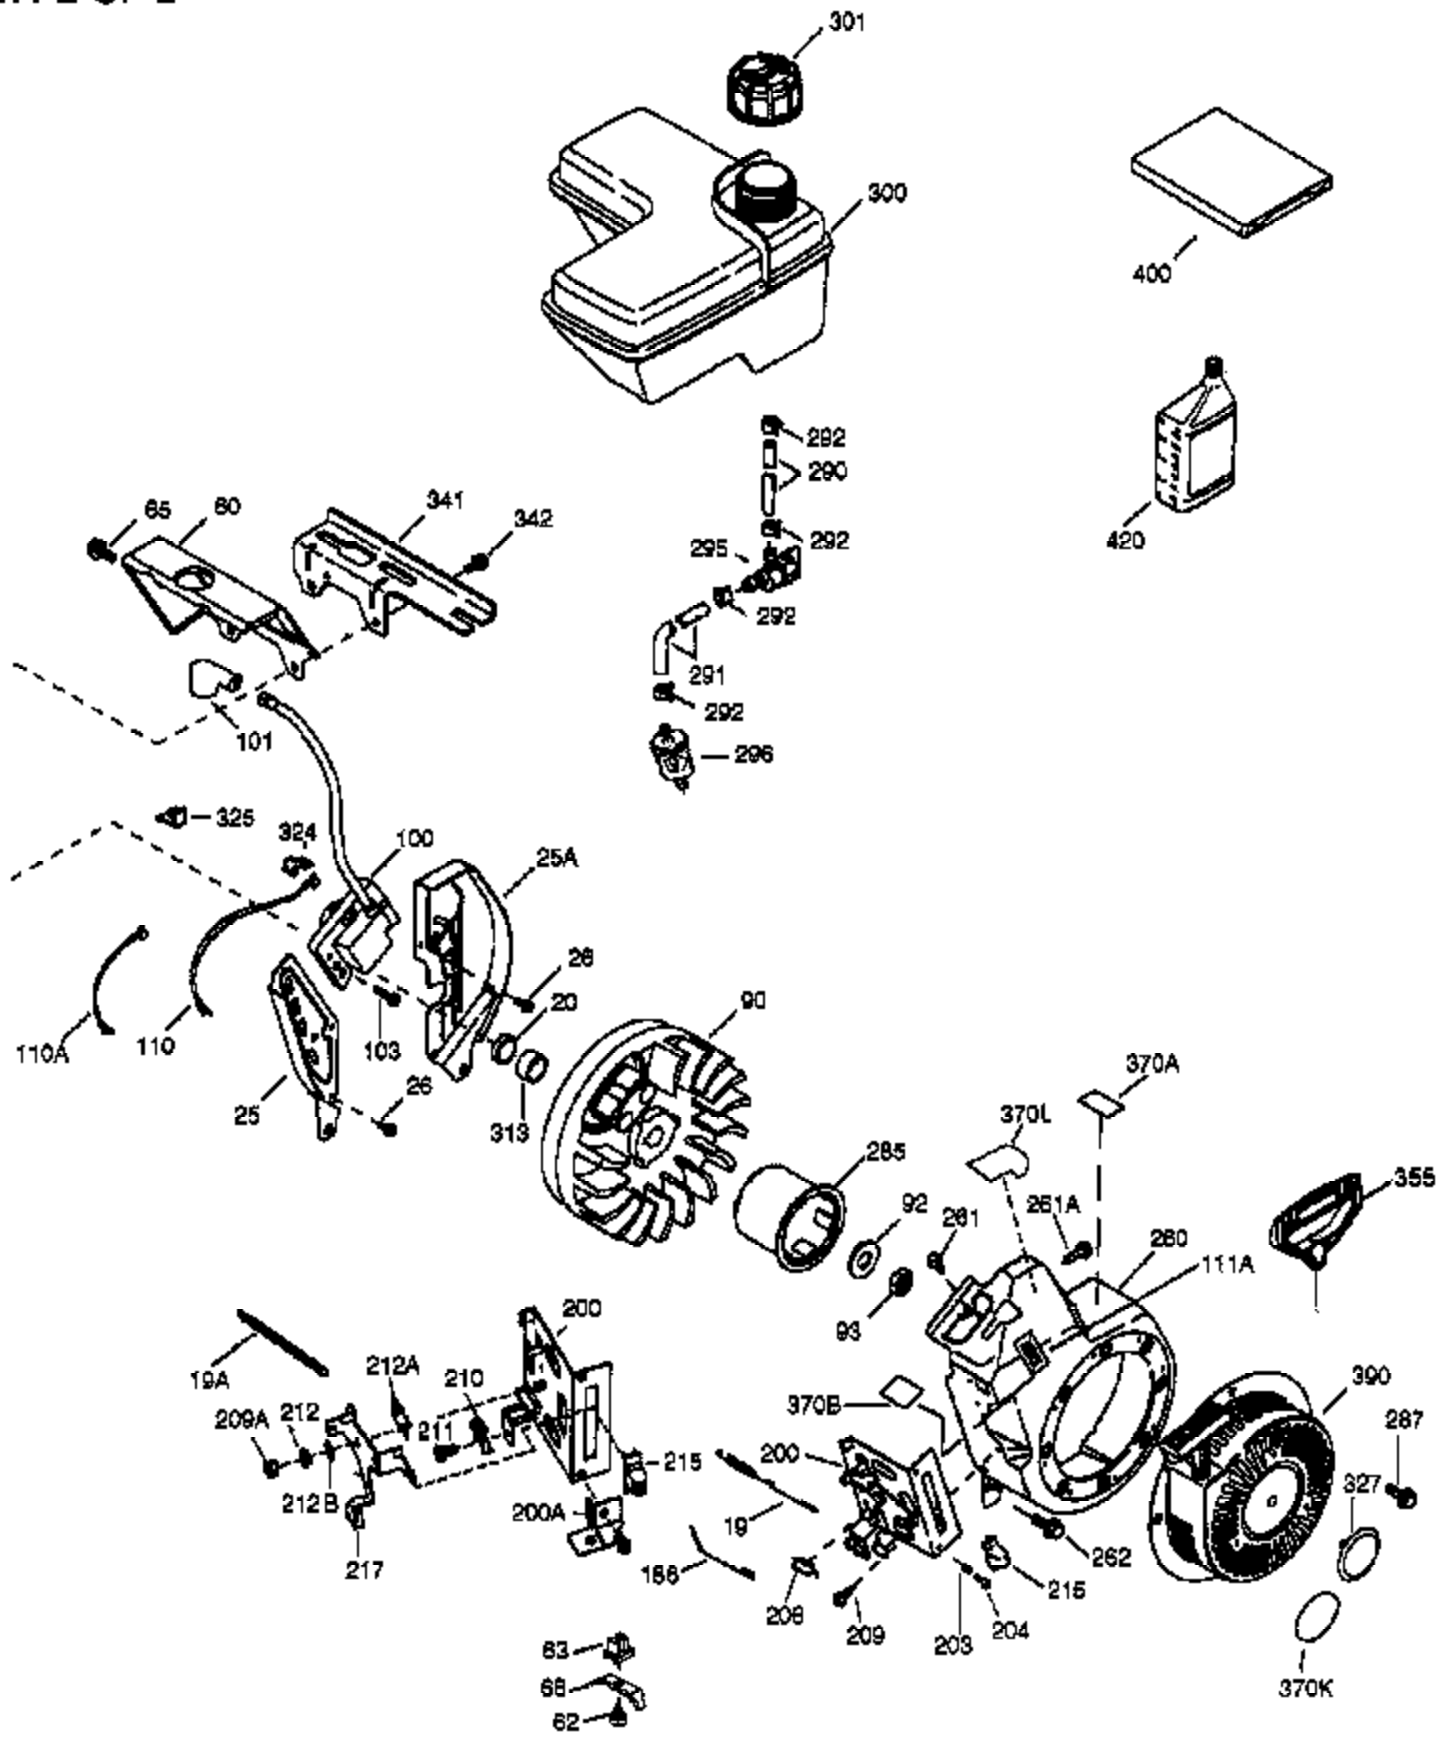

VIEW 2 OF 2

Ref #	Part Number	Qty	Description
19	36710	1	Extension Spring
20	32600	1	Oil Seal
25A	36622	1	Air Baffle (Right)
25	36621	1	Air Baffle (Left)
26	30200	2	Screw, 10-24 x 9/16"
60	36623	1	Blower Housing Extension
62	650760	1	Screw, 8-32 x 3/8"
63	28545	1	Grommet
65	30200	1	Screw, 10-24 x 9/16"
68	33356	1	Ground Terminal
90	611205	1	Flywheel
92	650815	1	Belleville Washer
93	650816	1	Flywheel Nut
100	34443A	1	Solid State Ignition
101	610118	1	Spark Plug Cover
103	651007	2	Screw, Torx T-15, 10-24 x 15/16"
110	36679A	1	Ground Wire
186	36711	1	Governor Link
200A	36686	1	Boden Wire Bracket
200	36736	1	Control Bracket (Incl. 206 & 209A thr u 217)
206	610973	1	Terminal
209A	651016	1	Nut
209	650821	2	Screw, 10-32 x 1/2"
210	27793	1	Conduit Clip
211	28942	1	Screw, 10-32 x 3/8"
212	30773	1	Bushing
212B	651017	1	Washer
212A	36685	1	Bearing Plate
215	36638	1	Control Knob
217	36684	1	Control Lever
260	36864	1	Blower Housing
261A	650821	1	Screw, 10-32 x 1/2"
261	651008	1	Screw, 1/4-20 x 31/64"
262	651008	2	Screw, 1/4-20 x 31/64"
285	35985A	1	Starter Cup
287	651008	4	Screw, 1/4-20 x 31/64"
290	30705	1	Fuel Line
292	26460	2	Fuel Line Clamp
300	36863	1	Fuel Tank (Incl. 292 & 301)
301	36246	1	Fuel Cap
313	34080	1	Spacer
325	29443	1	Wire Clip
341	36644	1	Fuel Tank Bracket
342	651010	2	Screw, 1/4-20 x 7/8"
370A	36261	1	Lubrication Decal
370K	36695	1	Starter Decal
370B	33107	1	Throttle Decal
390	590704	1	Rewind Starter
400	36716A	1	* Gasket Set (Incl. items marked PK i n notes) Incl. (1) each of 26756, 27272A, 29673, 35626, 36581, 36624, 36738
420	730225	1	SAE 30 4-Cycle Engine Oil (Quart)