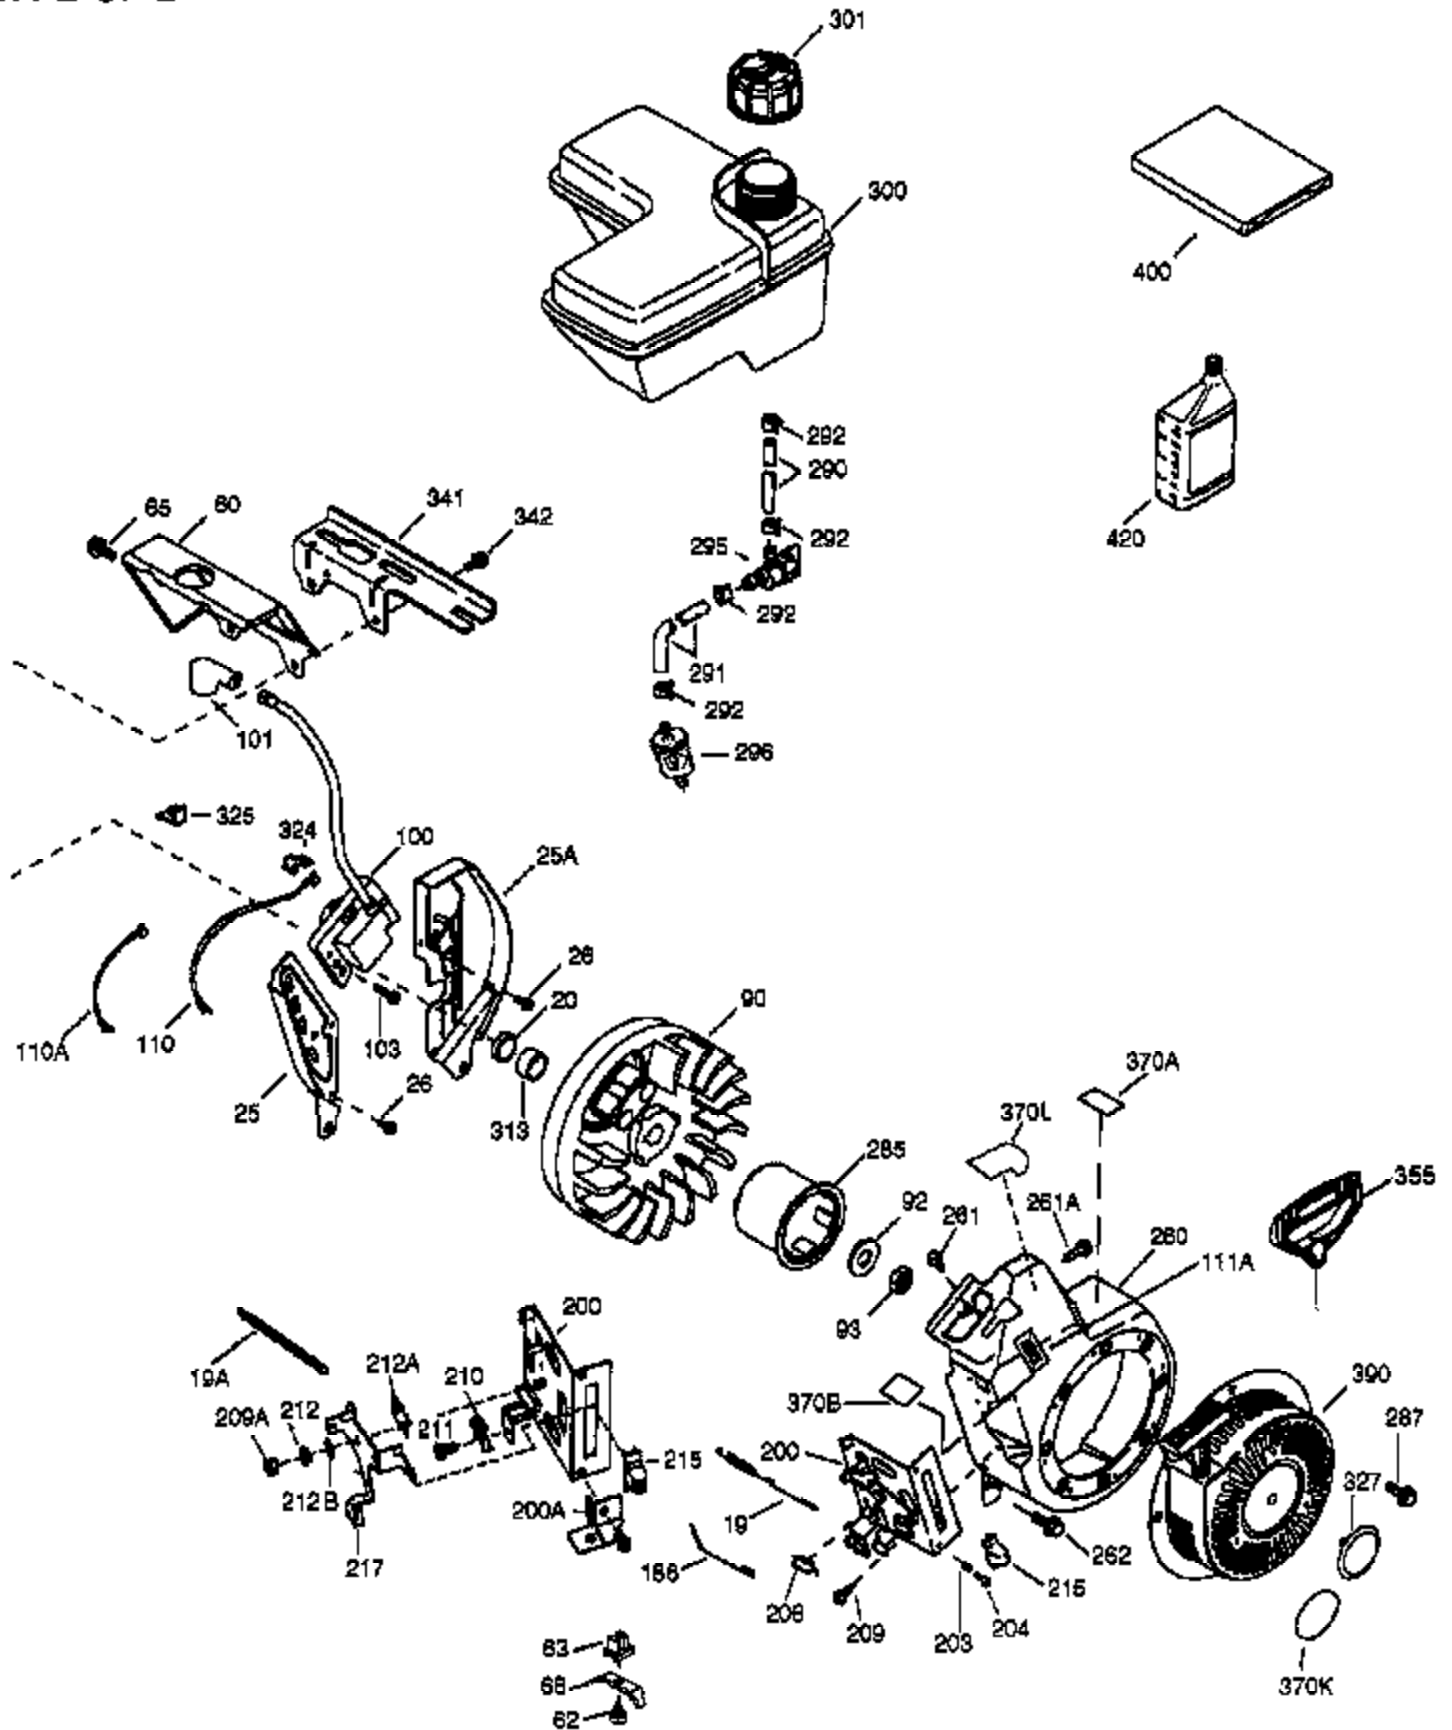

VIEW 2 OF 2

Ref #	Part Number	Qty	Description
19	36710	1	Extension Spring
20	32600	1	Oil Seal
25	36621	1	Air Baffle (Left)
25A	36622	1	Air Baffle (Right)
26	30200	2	Screw, 10-24 x 9/16"
60	36623	1	Blower Housing Extension
65	30200	1	Screw, 10-24 x 9/16"
90	611205	1	Flywheel
92	650815	1	Belleville Washer
93	650816	1	Flywheel Nut
100	34443A	1	Solid State Ignition
103	651007	2	Screw, Torx T-15, 10-24 x 15/16"
110	36054	1	Ground Wire
186	36711	1	Governor Link
200	36712	1	Control Bracket (Incl. 206 & 215)
206	610973	1	Terminal
209	650821	2	Screw, 10-32 x 1/2"
215	36638	1	Control Knob
260	36636	1	Blower Housing
261A	650821	1	Screw, 10-32 x 1/2"
261	651008	1	Screw, 1/4-20 x 31/64"
262	651008	2	Screw, 1/4-20 x 31/64"
285	35985A	1	Starter Cup
287	0	4	Rivet (Can be purchased locally)
290	30705	1	Fuel Line
292	26460	2	Fuel Line Clamp
300	36643	1	Fuel Tank (Incl. 301)
301	36246	1	Fuel Cap
313	34080	1	Spacer
325	29443	1	Wire Clip
327	35392	1	Starter Plug
341	36644	1	Fuel Tank Bracket
342	651010	2	Screw, 1/4-20 x 7/8"
370B	33107	1	Speed Control Decal
370A	36261	1	Lubrication Decal
390	590736	1	Rewind Starter
400	36627	1	* Gasket Set (Incl. items marked PK i n notes) Incl. (1) each of 26756, 27272A, 29673, 35626, 36581, 36624, 36626
420	730225	1	SAE 30 4-Cycle Engine Oil (Quart)