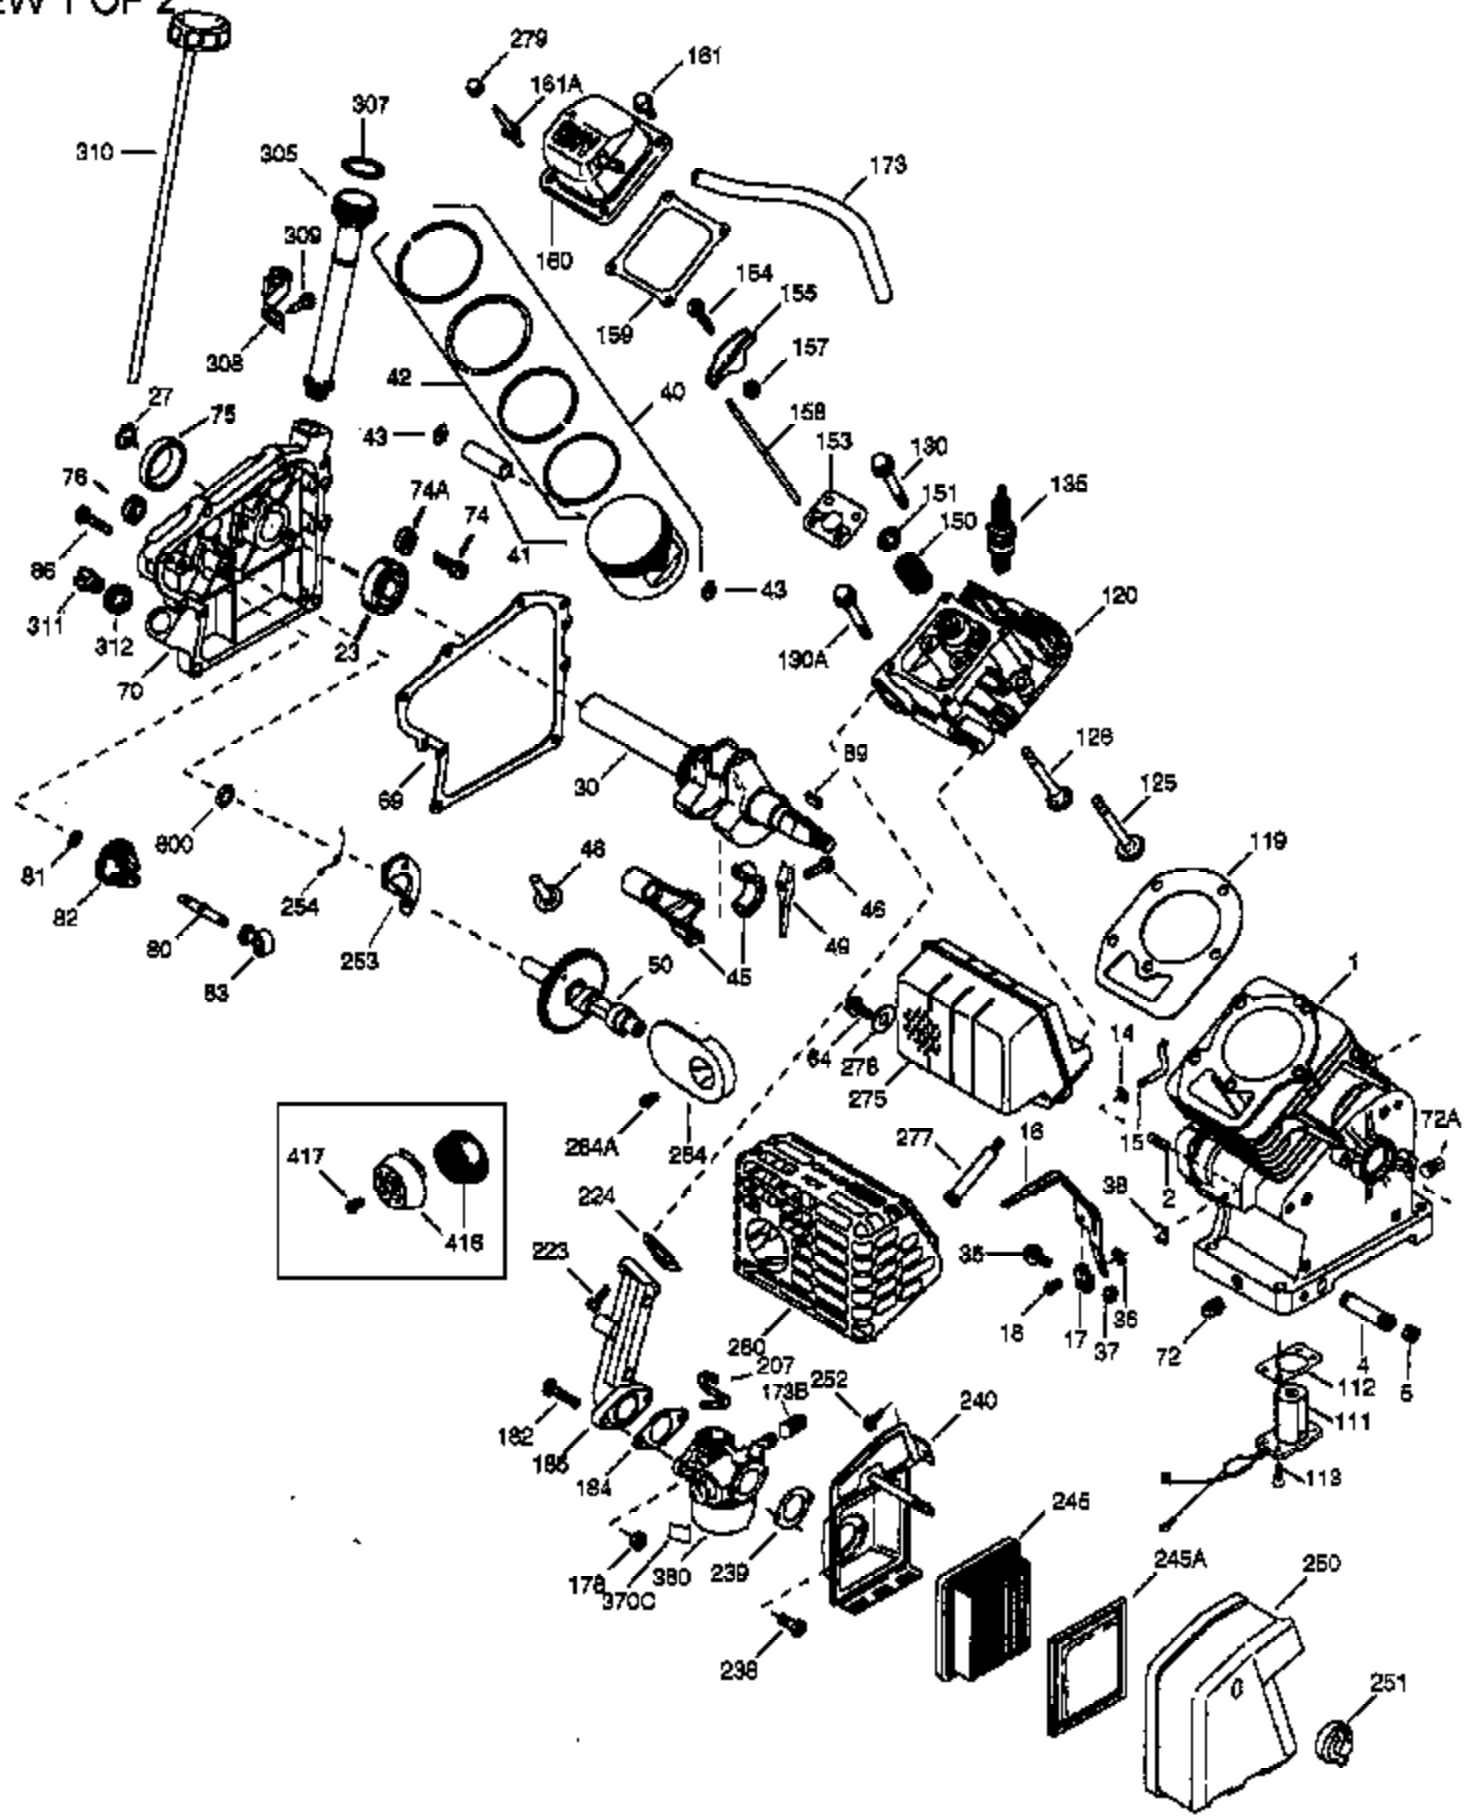

VIEW 1 OF 2

Ref #	Part Number	Qty	Description
	1 36617	1	Cylinder (Incl. 2, 20 & 72)
	2 26727	2	Dowel Pin
	14 28277	1	Washer
	15 30589	1	Governor Rod
	16 36618	1	Governor Lever
	17 36700	1	Governor Lever Clamp
	18 650548	1	Screw, 8-32 x 5/16"
	30 34734A	1	Crankshaft
	35 29826	1	Screw, 10-32 x 3/4"
	36 29918	1	Lock Washer
	37 29216	1	Lock Nut, 10-32
	38 29642	1	Retaining Ring
	40 35544A	1	Piston, Pin & Ring Set (Std.)
	40 35545A	1	Piston, Pin & Ring Set (.010" OS)
	40 35546	1	Piston, Pin & Ring Set (.020" OS)
	41 35541	1	Piston & Pin Ass'y. (Std.) (Incl. 43)
	41 35542	1	Piston & Pin Ass'y. (.010" OS) (Incl. 43)
	41 35543	1	Piston & Pin Ass'y. (.020" OS) (Incl. 43)
	42 35547A	1	Ring Set (Std.)
	42 35548A	1	Ring Set (.010" OS)
	42 35549	1	Ring Set (.020" OS)
	43 20381	2	Piston Pin Retaining Ring
	45 32875A	1	Connecting Rod Ass'y. (Incl. 46 & 49)
	46 32610A	2	Connecting Rod Bolt
	48 35616	2	Valve Lifter
	49 36611	1	Oil Dipper
	50 36620	1	Camshaft (Incl. 253 & 254)
	64 650738	1	Screw, 1/4-20 x 5/8"
	69 36624	1	* Cylinder Cover Gasket
	70 36625	1	Cylinder Cover (Incl. 75 thru 83 & 31 1)
	72 27642	1	Oil Drain Plug
	75 27897	1	Oil Seal
	80 30574A	1	Governor Shaft
	81 30590A	1	Washer
	82 30591	1	Governor Gear Ass'y. (Incl. 81)
	83 36057	1	Governor Spool
	86 650488	8	Screw, 1/4-20 x 1-1/4"
	89 610961	1	Flywheel Key
	119 36626	1	* Cylinder Head Gasket
	120 36628	1	Cylinder Head
	125 36471	1	Exhaust Valve (Std.) (Incl. 151)
	125 36472	1	Exhaust Valve (1/32" OS) (Incl. 151)
	126 37711	1	Intake Valve (Std.) (Incl. 151)
	126 29315C	1	Intake Valve (1/32" OS) (Incl. 151)
	130A 650999	1	Screw, 5/16-18 x 2-41/64"
	130 650912	4	Screw, 5/16-18 x 1-1/2"
	135 34645	1	Resistor Spark Plug (N4C)
	150 31672	2	Valve Spring
	151 31673	2	Valve Spring Cap
	153 36649	1	Push Rod Guide
	154 650913	2	Rocker Arm Stud
	155 35624A	2	Rocker Arm
	157 650914	2	Nut, 1/4-28
	158 36629	2	Push Rod
	159 35626	1	* Rocker Arm Cover Gasket
	160 36630A	1	Rocker Arm Cover
	161 651008	4	Screw, 1/4-20 x 31/64"
	173 36675	1	Breather Tube