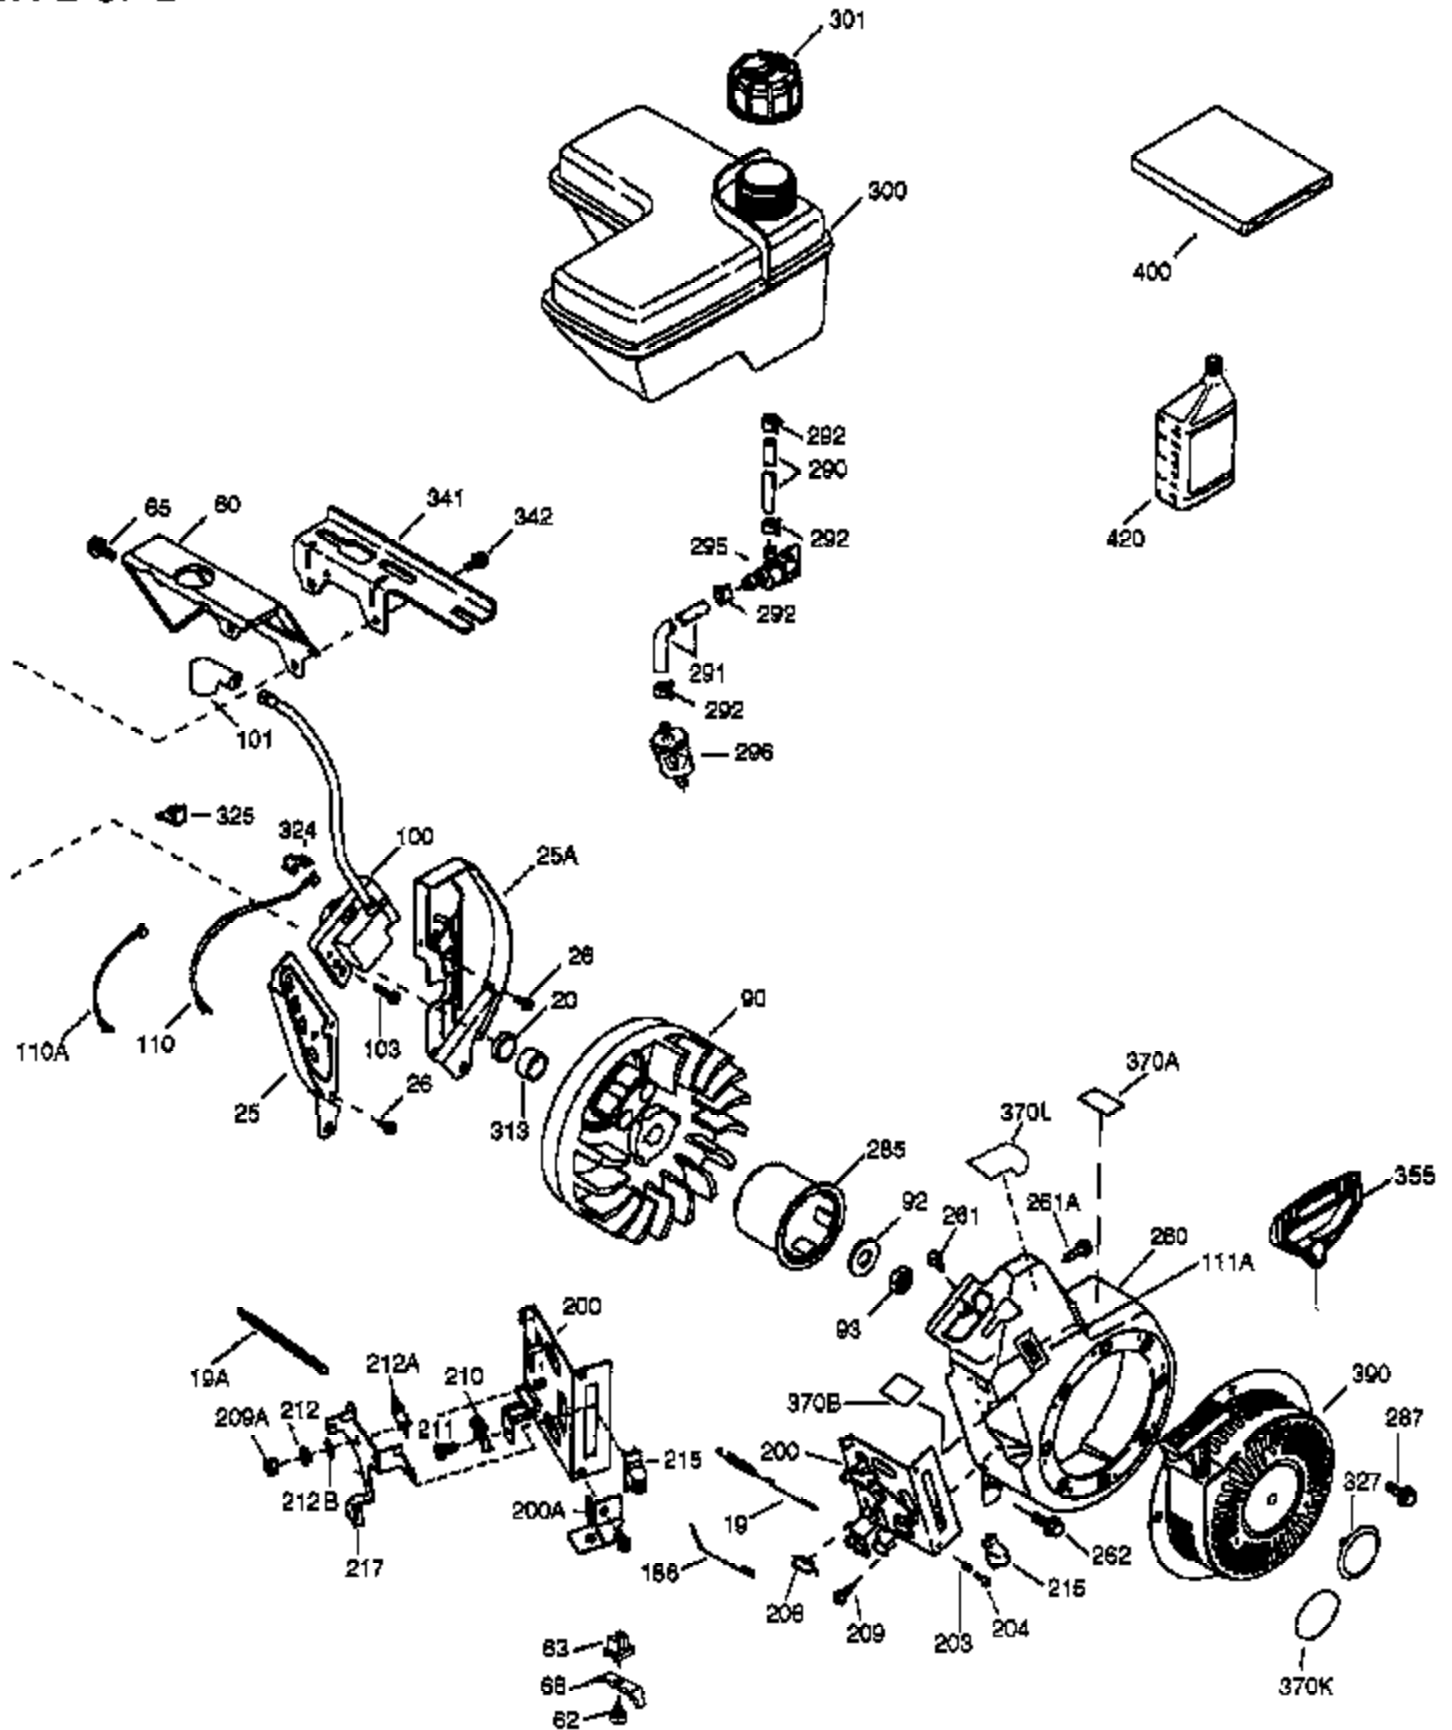

VIEW 2 OF 2

Ref #	Part Number	Qty	Description
19	36710	1	Extension Spring
20	32600	1	Oil Seal
25A	36622	1	Air Baffle (Right)
25	36621	1	Air Baffle (Left)
26	30200	2	Screw, 10-24 x 9/16"
60	36623	1	Blower Housing Extension
65	30200	1	Screw, 10-24 x 9/16"
90	611205	1	Flywheel
92	650815	1	Belleville Washer
93	650816	1	Flywheel Nut
100	34443A	1	Solid State Ignition
103	651007	2	Screw, Torx T-15, 10-24 x 15/16"
110	36054	1	Ground Wire
186	36711	1	Governor Link
200	36712	1	Control Bracket (Incl. 206 & 215)
206	610973	1	Terminal
209	650821	2	Screw, 10-32 x 1/2"
215	36638	1	Control Knob
260	36864	1	Blower Housing
261A	650821	1	Screw, 10-32 x 1/2"
261	651008	1	Screw, 1/4-20 x 31/64"
262	651008	2	Screw, 1/4-20 x 31/64"
285	35985A	1	Starter Cup
287	0	4	Rivet (Can be purchased locally)
290	30705	1	Fuel Line
292	26460	2	Fuel Line Clamp
300	36863	1	Fuel Tank (Incl. 292 & 301)
301	36246	1	Fuel Cap
313	34080	1	Spacer
325	29443	1	Wire Clip
341	36644	1	Fuel Tank Bracket
342	651010	2	Screw, 1/4-20 x 7/8"
370K	36695	1	Starter Decal
370A	36261	1	Lubrication Decal
370B	33107	1	Speed Control Decal
390	590736	1	Rewind Starter
400	36716	1	* Gasket Set (Incl. items marked PK i n notes) Incl. (1) each of 26756, 27272A, 29673, 35626, 36581, 36624, 36715
420	730225	1	SAE 30 4-Cycle Engine Oil (Quart)