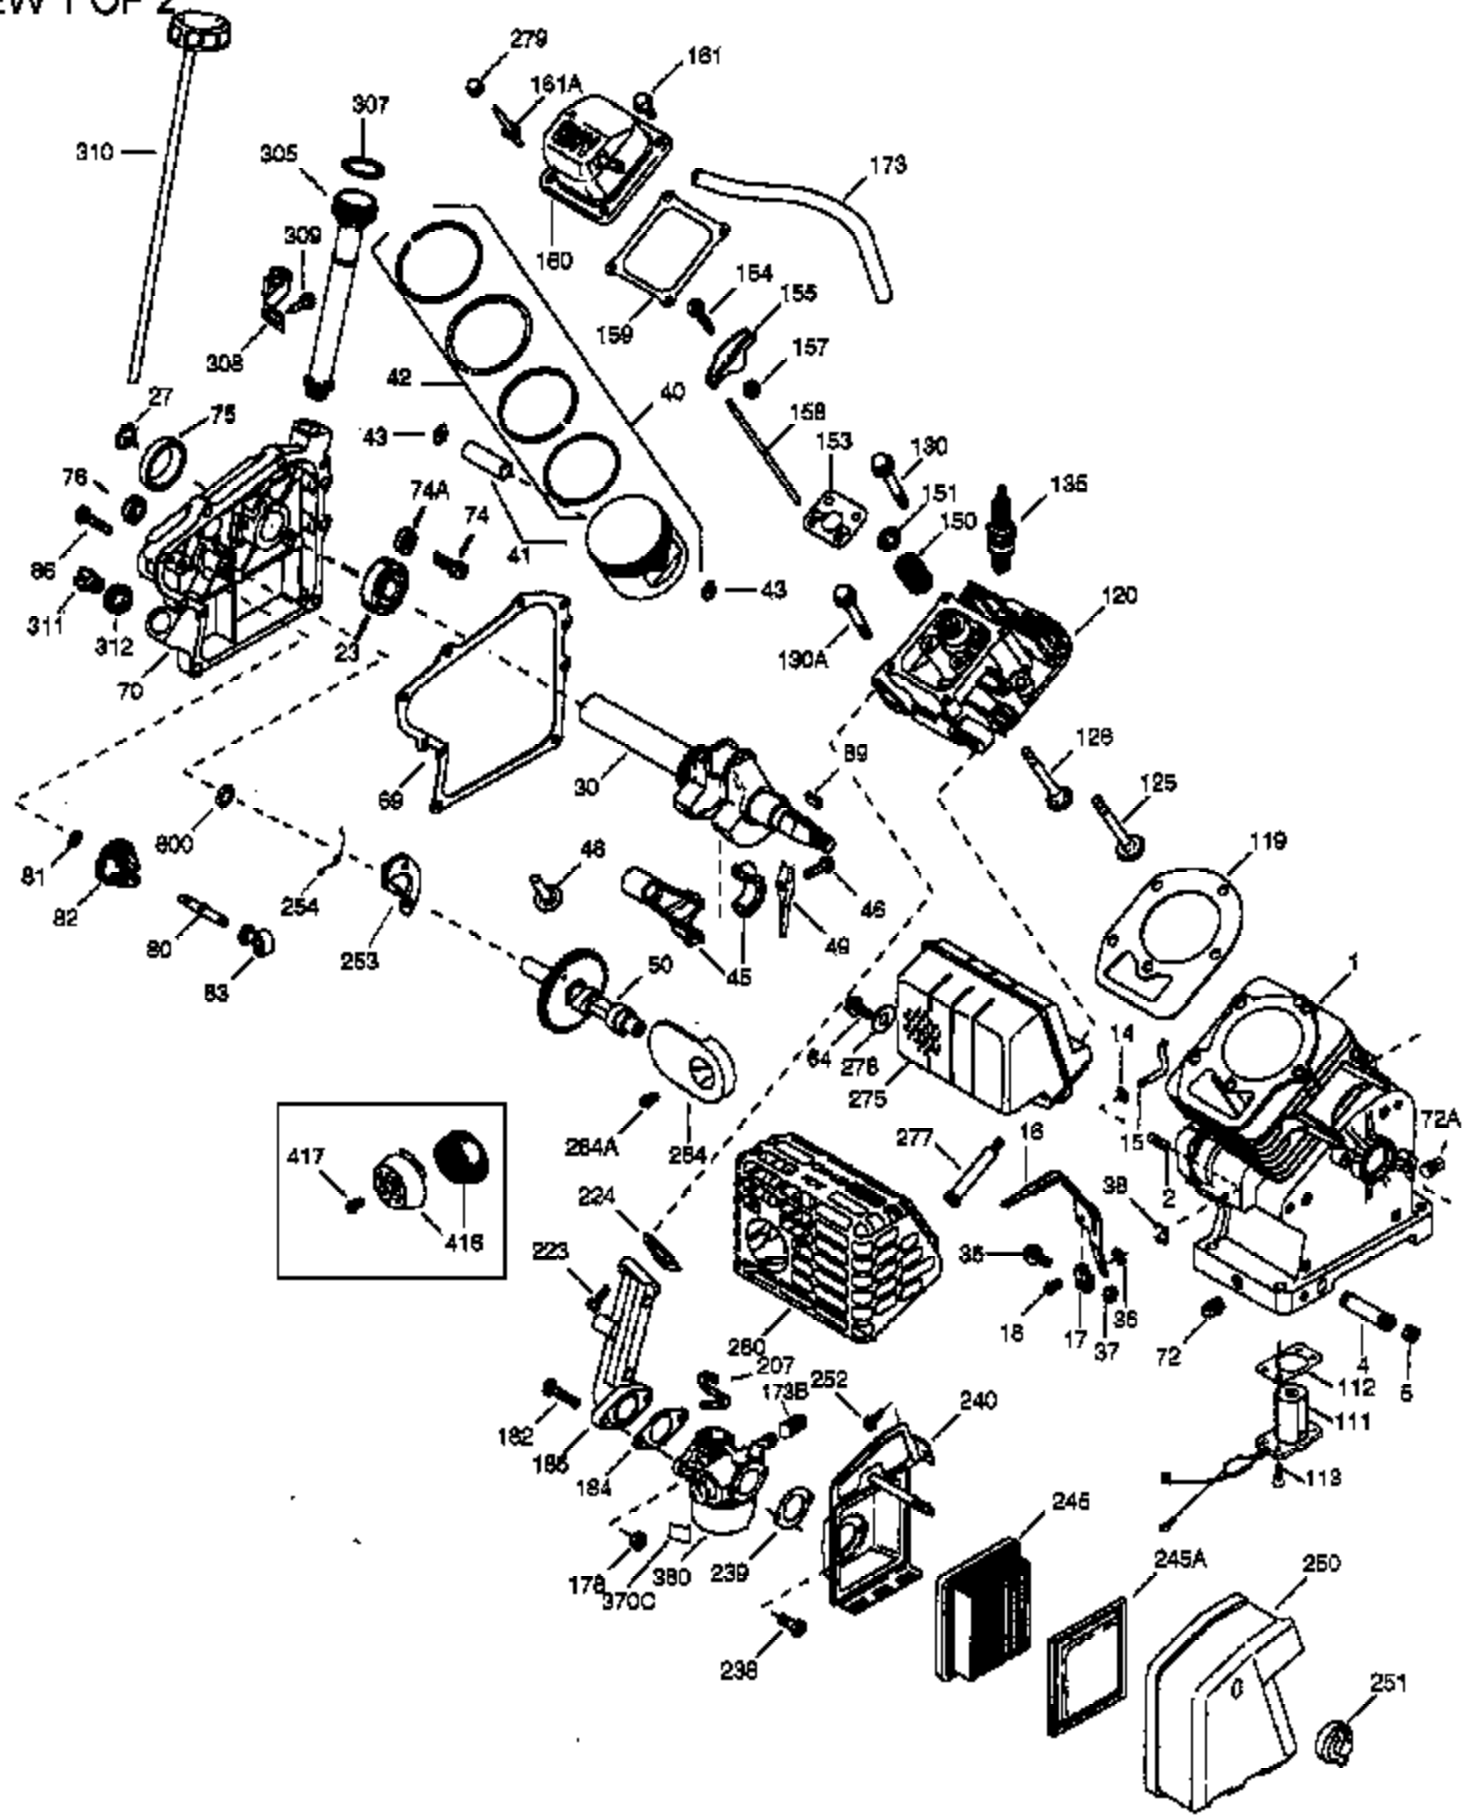

VIEW 1 OF 2

Ref #	Part Number	Qty	Description
	1 36714	1	Cylinder (Incl. 2, 20 & 72)
	2 26727	2	Dowel Pin
	14 28277	1	Washer
	15 30589	1	Governor Rod
	16 36618	1	Governor Lever
	17 36700	1	Governor Lever Clamp
	18 651028	1	Screw, Torx T-15, 8-32 x 3/8"
	30 34734A	1	Crankshaft
	35 29826	1	Screw, 10-32 x 3/4"
	36 29918	1	Lock Washer
	37 29216	1	Lock Nut, 10-32
	38 29642	1	Retaining Ring
	40 35544A	1	Piston, Pin & Ring Set (Std.)
	40 35545A	1	Piston, Pin & Ring Set (.010" OS)
	40 35546	1	Piston, Pin & Ring Set (.020" OS)
	41 35541	1	Piston & Pin Ass'y. (Std.) (Incl. 43)
	41 35542	1	Piston & Pin Ass'y. (.010" OS) (Incl. 43)
	41 35543	1	Piston & Pin Ass'y. (.020" OS) (Incl. 43)
	42 35547A	1	Ring Set (Std.)
	42 35548A	1	Ring Set (.010" OS)
	42 35549	1	Ring Set (.020" OS)
	43 20381	2	Piston Pin Retaining Ring
	45 32875A	1	Connecting Rod Ass'y. (Incl. 46 & 49)
	46 32610A	2	Connecting Rod Bolt
	48 35616	1	Valve Lifter
	49 36611	1	Oil Dipper
	50 36620	1	Camshaft (Incl. 253 & 254)
	64 650738	1	Screw, 1/4-20 x 5/8"
	69 36624	1	* Cylinder Cover Gasket
	70 36625	1	Cylinder Cover (Incl. 75 thru 83 & 31 1)
	72 27642	1	Oil Drain Plug
	75 27897	1	Oil Seal
	80 30574A	1	Governor Shaft
	81 30590A	1	Washer
	82 30591	1	Governor Gear Ass'y. (Incl. 81)
	83 36057	1	Governor Spool
	86 650488	8	Screw, 1/4-20 x 1-1/4"
	89 610961	1	Flywheel Key
	119 36715	1	* Cylinder Head Gasket
	120 36739	1	Cylinder Head
	125 36471	1	Exhaust Valve (Std.) (Incl. 151)
	125 36472	1	Exhaust Valve (1/32" OS) (Incl. 151)
	126 37711	1	Intake Valve (Std.) (Incl. 151)
	126 29315C	1	Intake Valve (1/32" OS) (Incl. 151)
	130A 650999	1	Screw, 5/16-18 x 2-41/64"
	130 650912	4	Screw, 5/16-18 x 1-1/2"
	135 34645	1	Spark Plug (N4C)
	150 31672	2	Valve Spring
	151 31673	2	Valve Spring Cap
	153 36649	1	Push Rod Guide
	154 650913	2	Rocker Arm Stud
	155 35624A	2	Rocker Arm
	157 650914	2	Nut, 1/4-28
	158 36629	2	Push Rod
	159 35626	1	* Rocker Arm Cover Gasket
	160 36630A	1	Rocker Arm Cover
	161 651008	4	Screw, 1/4-20 x 31/64"
	173 36675	1	Breather Tube