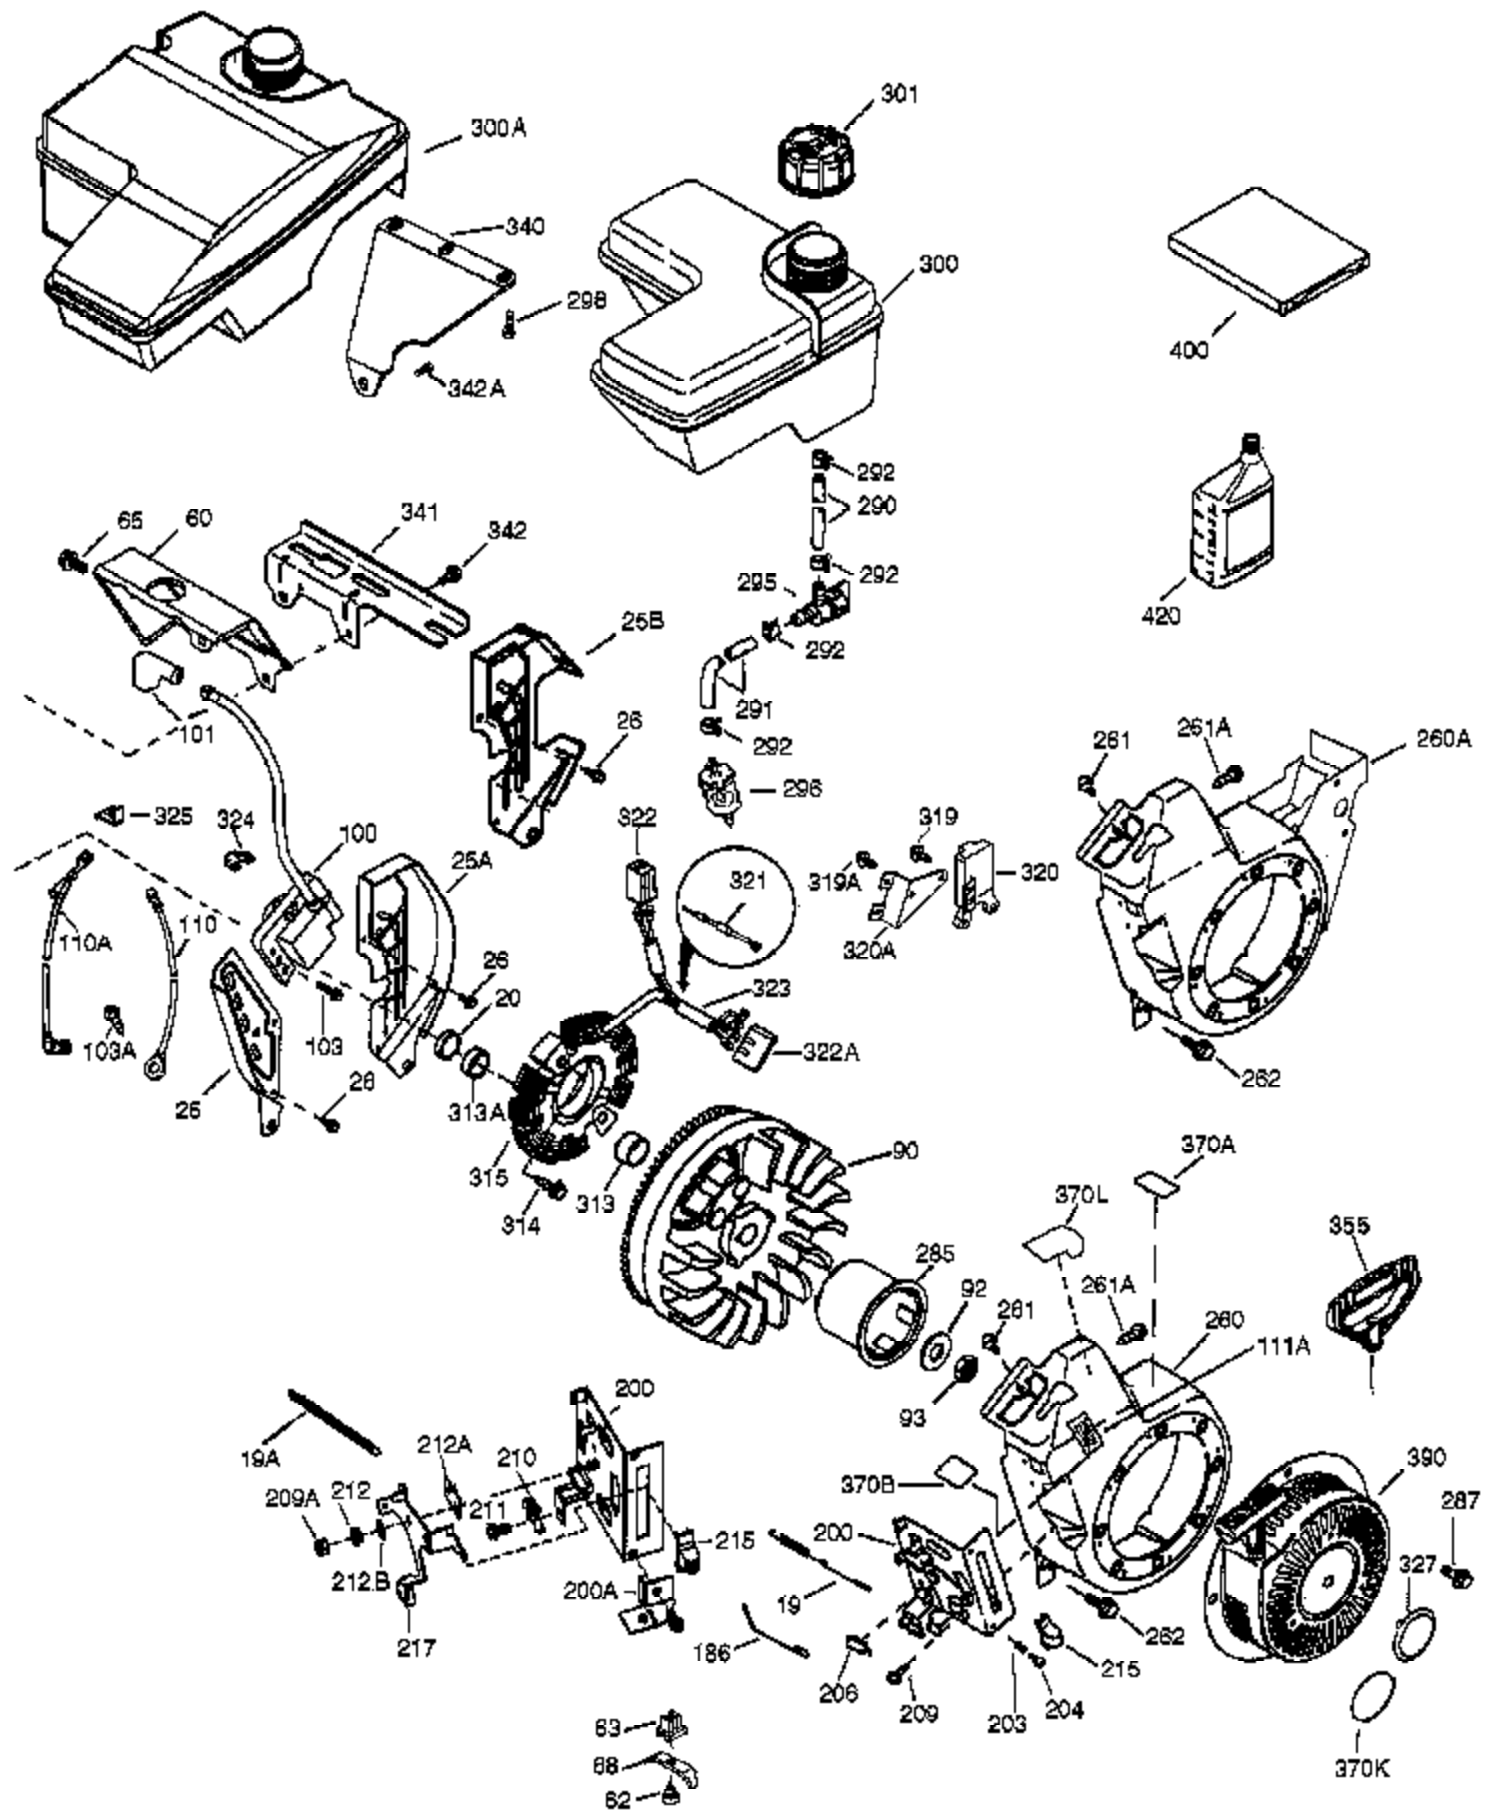

Ref #	Part Number	Qty	Description
19	36710	1	Extension Spring
20	32600	1	Oil Seal
25	36621	1	Air Baffle (Left)
25A	36622	1	Air Baffle (Right)
26	30200	2	Screw, 10-24 x 9/16"
60	36623	1	Blower Housing Extension
65	30200	1	Screw, 10-24 x 9/16"
83	36057	1	Governor Spool
90	611205	1	Flywheel
92	650815	1	Belleville Washer
93	650816	1	Flywheel Nut
100	34443A	1	Solid State Ignition
103	651007	2	Screw, Torx T-15, 10-24 x 15/16"
110	36054	1	Ground Wire
186	36711	1	Governor Link
200	36736	1	Control Bracket (Incl. 206 & 215)
206	610973	1	Terminal
209	650821	1	Screw, 10-32 x 1/2"
215	36638	1	Control Knob
260	36864	1	Blower Housing
261A	650821	2	Screw, 10-32 x 1/2"
261	651008	1	Screw, 1/4-20 x 31/64"
262	651008	2	Screw, 1/4-20 x 31/64"
285	35985B	1	Starter Cup
287	0	4	Rivet (Can be purchased locally)
290	30705	1	Fuel Line
292	26460	2	Fuel Line Clamp
300	36863	1	Fuel Tank (Incl. 292 & 301)
301	36246	1	Fuel Cap
313	34080	1	Spacer
325	29443	1	Wire Clip
341	36644	1	Fuel Tank Bracket
342	651010	2	Screw, 1/4-20 x 7/8"
370A	36261	1	Lubrication Decal
370B	33107	1	Speed Control Decal
370K	36695	1	Starter Decal
390	590736	1	Rewind Starter
400	36716A	1	* Gasket Set (Incl. items marked PK i n notes) Incl. (1) each of 26756, 27272A, 29673, 35626, 36581, 36624, 36715
420	730225	1	SAE 30 4-Cycle Engine Oil (Quart)