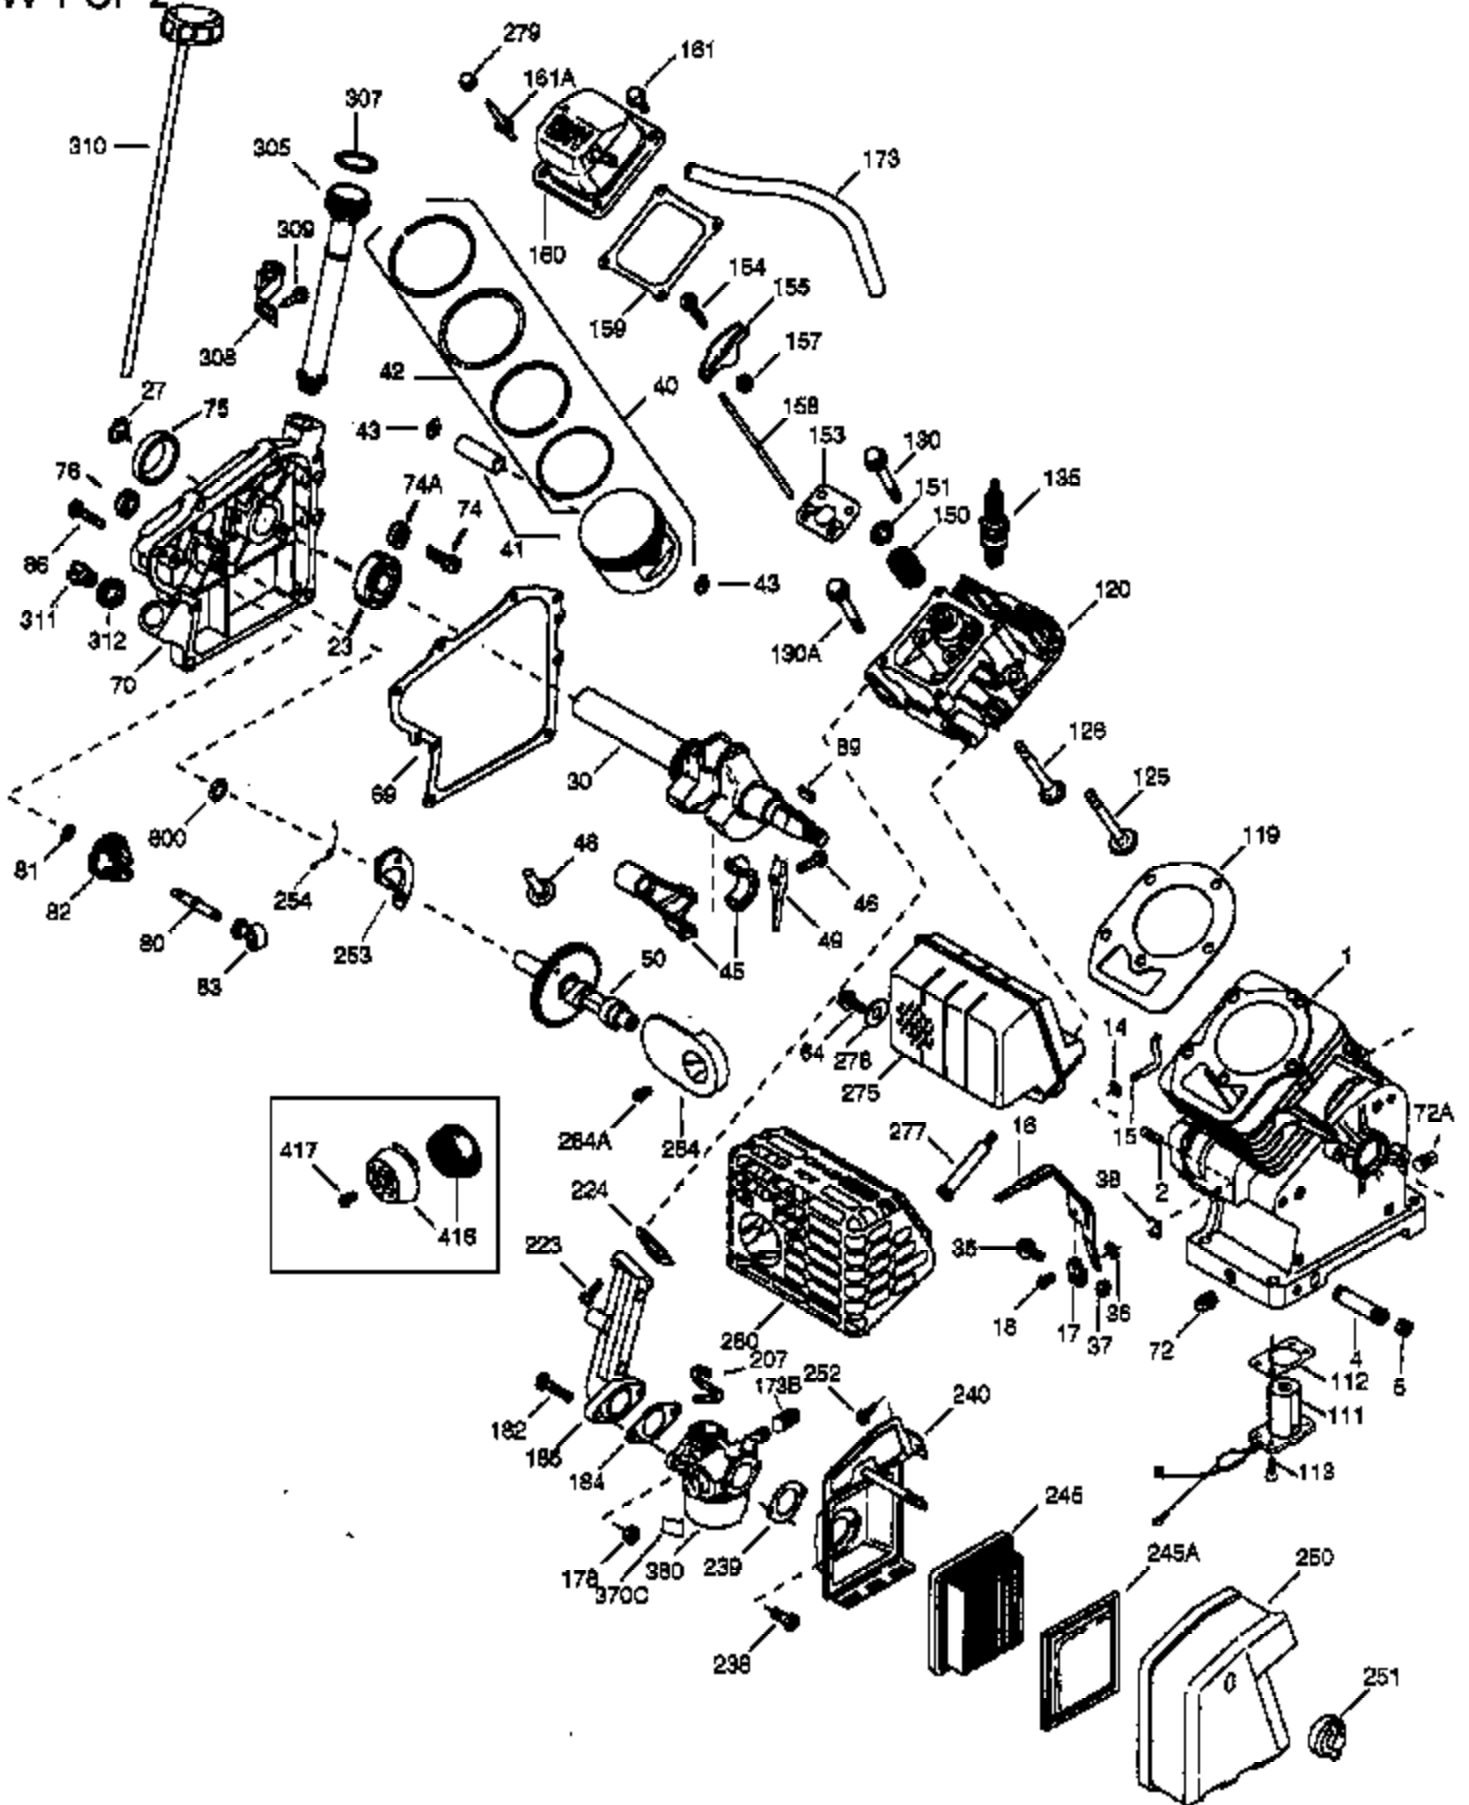

VIEW 1 OF 2

Ref #	Part Number	Qty	Description
1	36714	1	Cylinder (Incl. 2, 20 & 72)
2	26727	2	Dowel Pin
14	28277	1	Washer
15	30589	1	Governor Rod
16	36618	1	Governor Lever
17	36700	1	Governor Lever Clamp
18	650548	1	Screw, 8-32 x 5/16"
23	36732	1	Ball Bearing
27	36733	1	Bearing Retainer
30	36763	1	Crankshaft
35	29826	1	Screw, 10-32 x 3/4"
36	29918	1	Lock Washer
37	29216	1	Lock Nut, 10-32
38	29642	1	Retaining Ring
40	35544A	1	Piston, Pin & Ring Set (Std.)
40	35545A	1	Piston, Pin & Ring Set (.010" OS)
40	35546	1	Piston, Pin & Ring Set (.020" OS)
41	35541	1	Piston & Pin Ass'y. (Std.) (Incl. 43)
41	35542	1	Piston & Pin Ass'y. (.010" OS) (Incl. 43)
41	35543	1	Piston & Pin Ass'y. (.020" OS) (Incl. 43)
42	35547A	1	Ring Set (Std.)
42	35548A	1	Ring Set (.010" OS)
42	35549	1	Ring Set (.020" OS)
43	20381	2	Piston Pin Retaining Ring
45	32875A	1	Connecting Rod Ass'y. (Incl. 46 & 49)
46	32610A	2	Connecting Rod Bolt
48	35616	2	Valve Lifter
49	36611	1	Oil Dipper
50	36620	1	Camshaft (Incl. 253 & 254)
64	651015	1	Screw, 1/4-20 x 1-1/8"
69	36624	1	* Cylinder Cover Gasket
70	36731	1	Cylinder Cover (Incl. 75 thru 83 & 31 1)
72A	28582	1	Oil Drain Plug
72	27642	2	Oil Drain Plug
74	30200	2	Screw, 10-24 x 9/16"
74A	28537	2	Washer
75	36742	1	Oil Seal
80	30574A	1	Governor Shaft
81	30590A	1	Washer
82	30591	1	Governor Gear Ass'y. (Incl. 81)
83	36057	1	Governor Spool
86	650488	8	Screw, 1/4-20 x 1-1/4"
89	610961	1	Flywheel Key
119	36738	1	* Cylinder Head Gasket
120	36739	1	Cylinder Head
125	36471	1	Exhaust Valve (Std.) (Incl. 151)
125	36472	1	Exhaust Valve (1/32" OS) (Incl. 151)
126	37711	1	Intake Valve (Std.) (Incl. 151)
126	29315C	1	Intake Valve (1/32" OS) (Incl. 151)
130A	650999	1	Screw, 5/16-18 x 2-41/64"
130	650912	4	Screw, 5/16-18 x 1-1/2"
135	34645	1	Resistor Spark Plug (RN4C)
150	31672	2	Valve Spring
151	31673	2	Valve Spring Cap
153	36649	1	Push Rod Guide
154	650913	2	Rocker Arm Stud
155	35624A	2	Rocker Arm
157	650914	2	Nut, 1/4-28