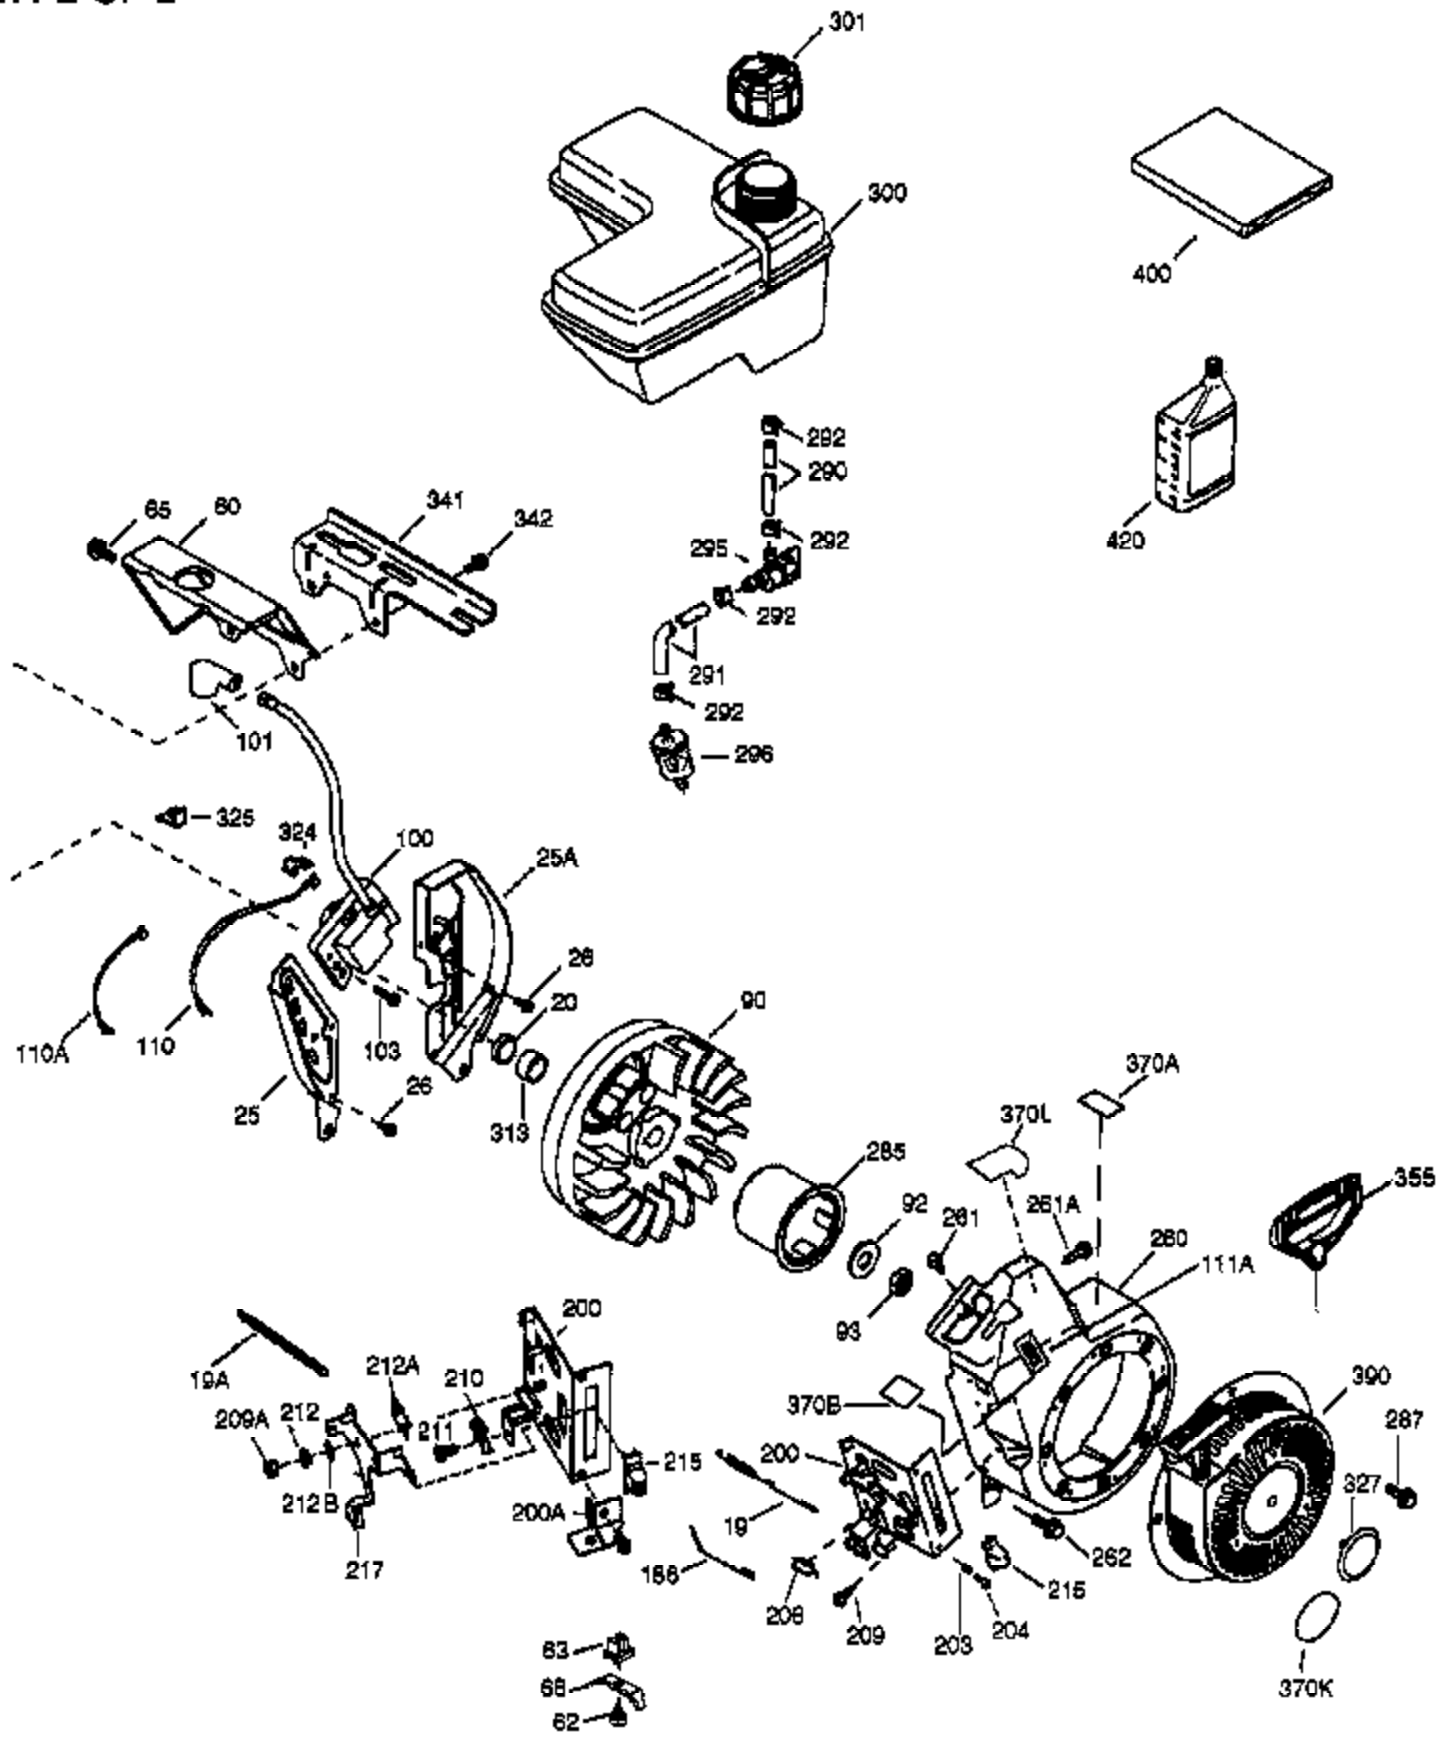

Ref #	Part Number	Qty	Description
173	36675	1	Breather Tube
178	650852	2	Nut, 1/4-20
182	650451	2	Screw, 1/4-20 x 1"
184	26756	1	* Carburetor To Intake Pipe Gasket
185	36631	1	Intake Pipe
207	36632	1	Throttle Link
223	650451	2	Screw, 1/4-20 x 1"
224	36581	1	* Intake Pipe Gasket
238	28820	2	Screw, 10-32 x 1/2"
239	27272A	1	* Air Cleaner Gasket
240	36633	1	Air Cleaner Body (Incl. 239)
245	36046	1	Air Cleaner Filter
245A	36634	1	Air Cleaner Filter
250	36772	1	Air Cleaner Cover
251	650886	1	Wing Nut
252	650821	1	Screw, 10-32 x 1/2"
253	36701	1	Compression Release
254	36702	1	Compression Release Spring
275	36641	1	Muffler
277	651009	2	Screw, Torx T-30, 1/4-20 x 2-9/32"
278	36674	1	Spacer
279	650852	2	Nut & Lock Washer
280	36642	1	Heat Shield
310	36678	1	Dipstick
380	640017	1	Carburetor (Incl. 184)
416	36085	1	Spark Arrestor Kit (Incl. 417) (Optional)
417	650760	1	Screw, 8-32 x 3/8"
600	651013	1	Washer

VIEW 2 OF 2