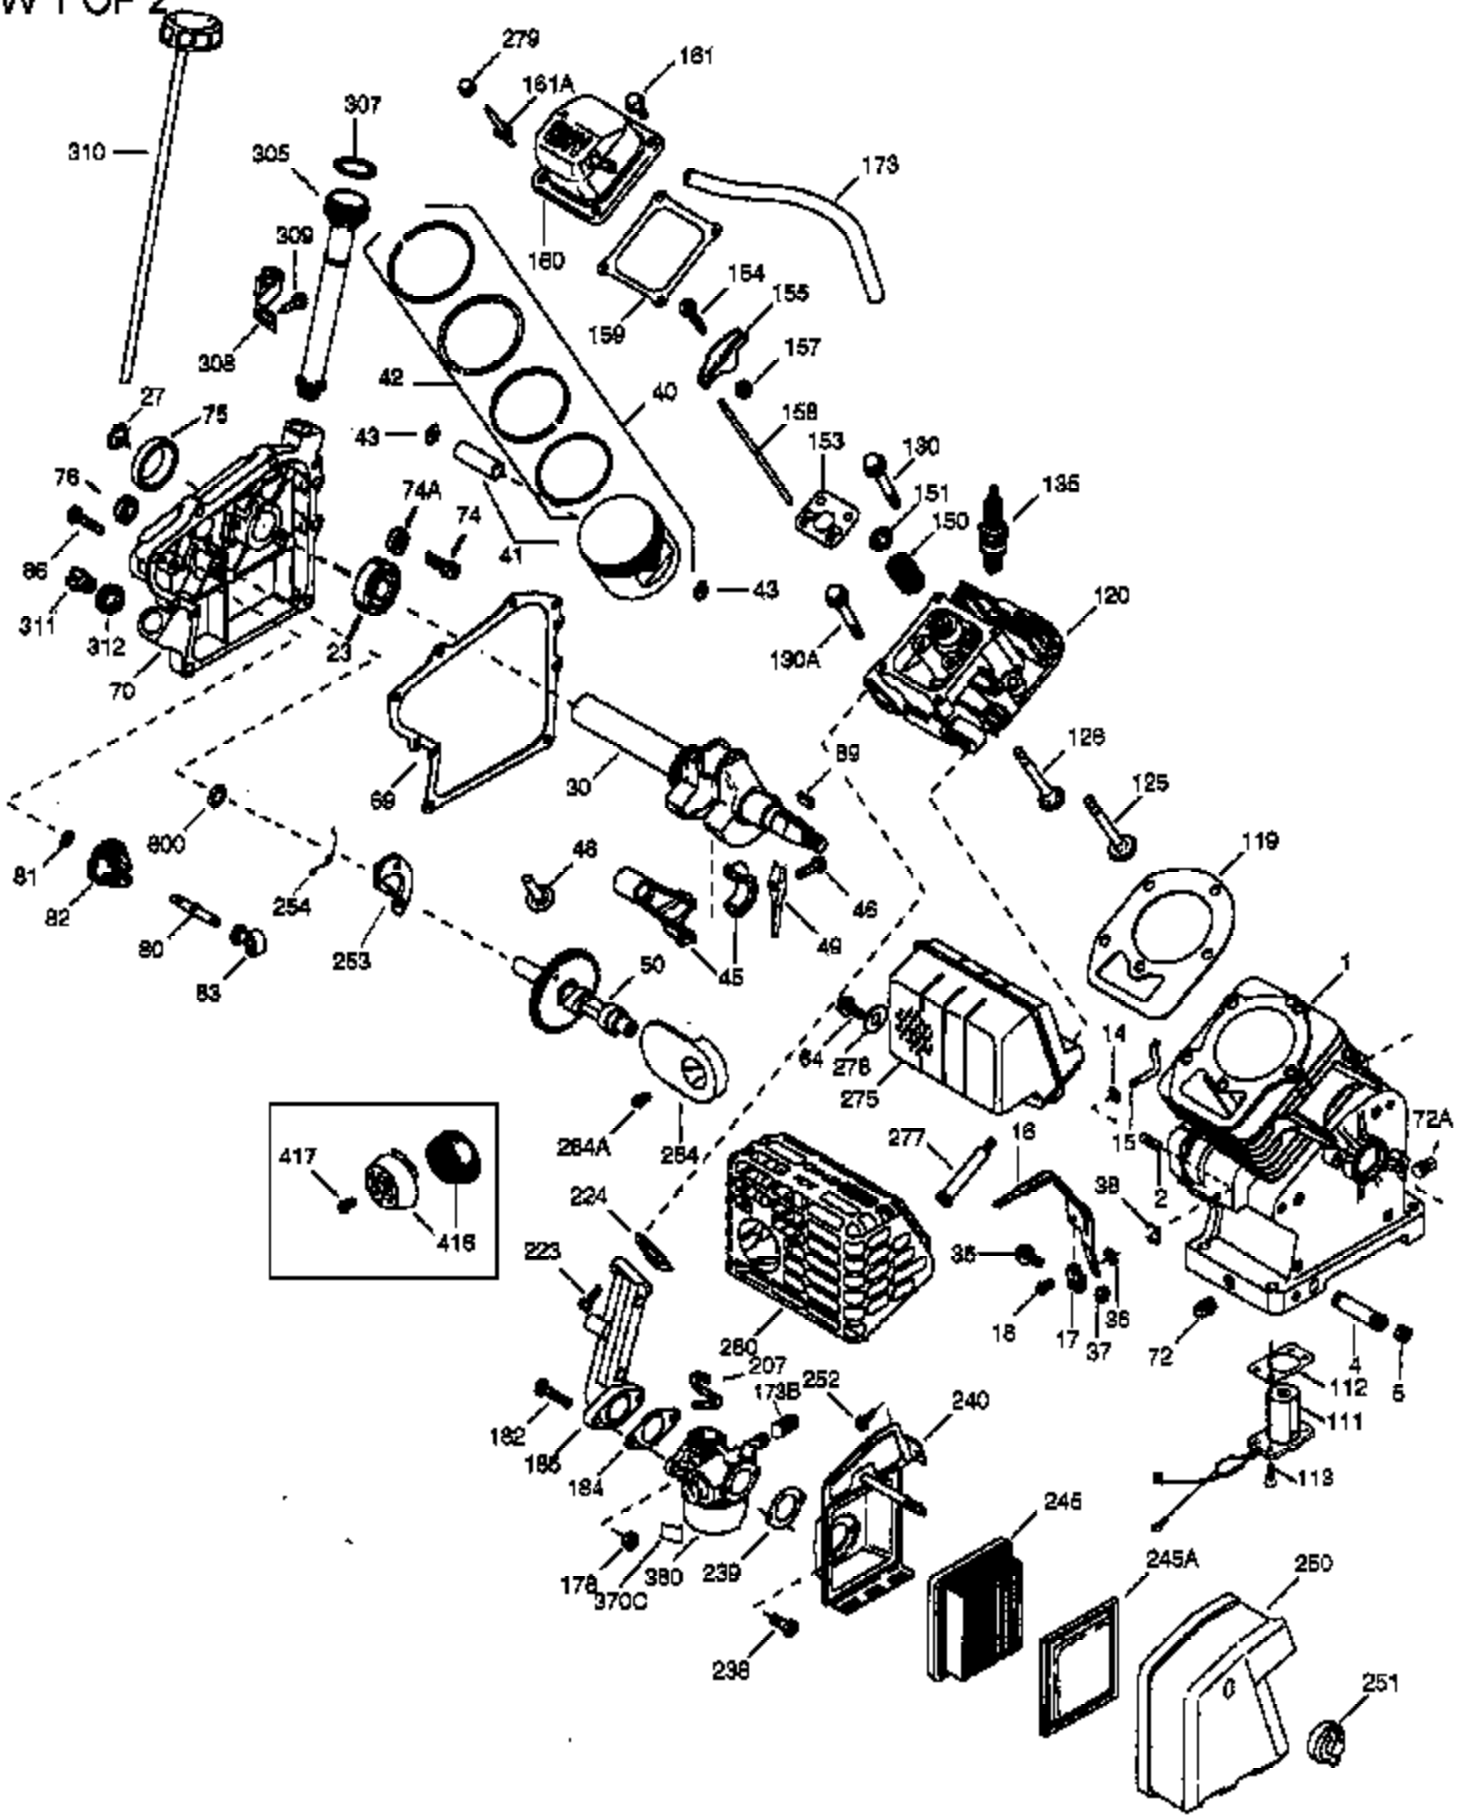

VIEW 1 OF 2

Ref #	Part Number	Qty	Description
	1 36617	1	Cylinder (Incl. 2, 20 & 72)
	2 26727	2	Dowel Pin
	14 28277	1	Washer
	15 30589	1	Governor Rod
	16 36618	1	Governor Lever
	17 36700	1	Governor Lever Clamp
	18 650548	1	Screw, 8-32 x 5/16"
	30 35133	1	Crankshaft
	35 29826	1	Screw, 10-32 x 3/4"
	36 29918	1	Lock Washer
	37 29216	1	Lock Nut, 10-32
	38 29642	1	Retaining Ring
	40 35544A	1	Piston, Pin & Ring Set (Std.)
	40 35545A	1	Piston, Pin & Ring Set (.010" OS)
	40 35546	1	Piston, Pin & Ring Set (.020" OS)
	41 35541	1	Piston & Pin Ass'y. (Std.) (Incl. 43)
	41 35542	1	Piston & Pin Ass'y. (.010" OS) (Incl. 43)
	41 35543	1	Piston & Pin Ass'y. (.020" OS) (Incl. 43)
	42 35547A	1	Ring Set (Std.)
	42 35548A	1	Ring Set (.010" OS)
	42 35549	1	Ring Set (.020" OS)
	43 20381	2	Piston Pin Retaining Ring
	45 32875A	1	Connecting Rod Ass'y. (Incl. 46 & 49)
	46 32610A	2	Connecting Rod Bolt
	48 35616	2	Valve Lifter
	49 36611	1	Oil Dipper
	50 36620	1	Camshaft
	64 651015	1	Screw, 1/4-20 x 1-1/8"
	69 36624	1	* Cylinder Cover Gasket
	70 36625	1	Cylinder Cover (Incl. 75 thru 83)
	72A 28582	1	Oil Drain Plug
	75 27897	1	Oil Seal
	80 30574A	1	Governor Shaft
	81 30590A	1	Washer
	82 30591	1	Governor Gear Ass'y. (Incl. 81)
	83 36057	1	Governor Spool
	86 650488	8	Screw, 1/4-20 x 1-1/4"
	89 610961	1	Flywheel Key
	119 36626	1	* Cylinder Head Gasket
	120 36628	1	Cylinder Head
	125 36471	1	Exhaust Valve (Std.) (Incl. 151)
	125 36472	1	Exhaust Valve (1/32" OS) (Incl. 151)
	126 37711	1	Intake Valve (Std.) (Incl. 151)
	126 29315C	1	Intake Valve (1/32" OS) (Incl. 151)
	130A 650999	1	Screw, 5/16-18 x 2-41/64"
	130 650912	4	Screw, 5/16-18 x 1-1/2"
	135 34645	1	Resistor Spark Plug (RN4C)
	150 31672	2	Valve Spring
	151 31673	2	Valve Spring Cap
	153 36649	1	Push Rod Guide
	154 650913	2	Rocker Arm Stud
	155 35624A	2	Rocker Arm
	157 650914	2	Nut, 1/4-28
	158 36629	2	Push Rod
	159 35626	1	* Rocker Arm Cover Gasket
	160 36630A	1	Rocker Arm Cover
	161A 651012	2	Stud
	161 651008	2	Screw, 1/4-20 x 31/64"