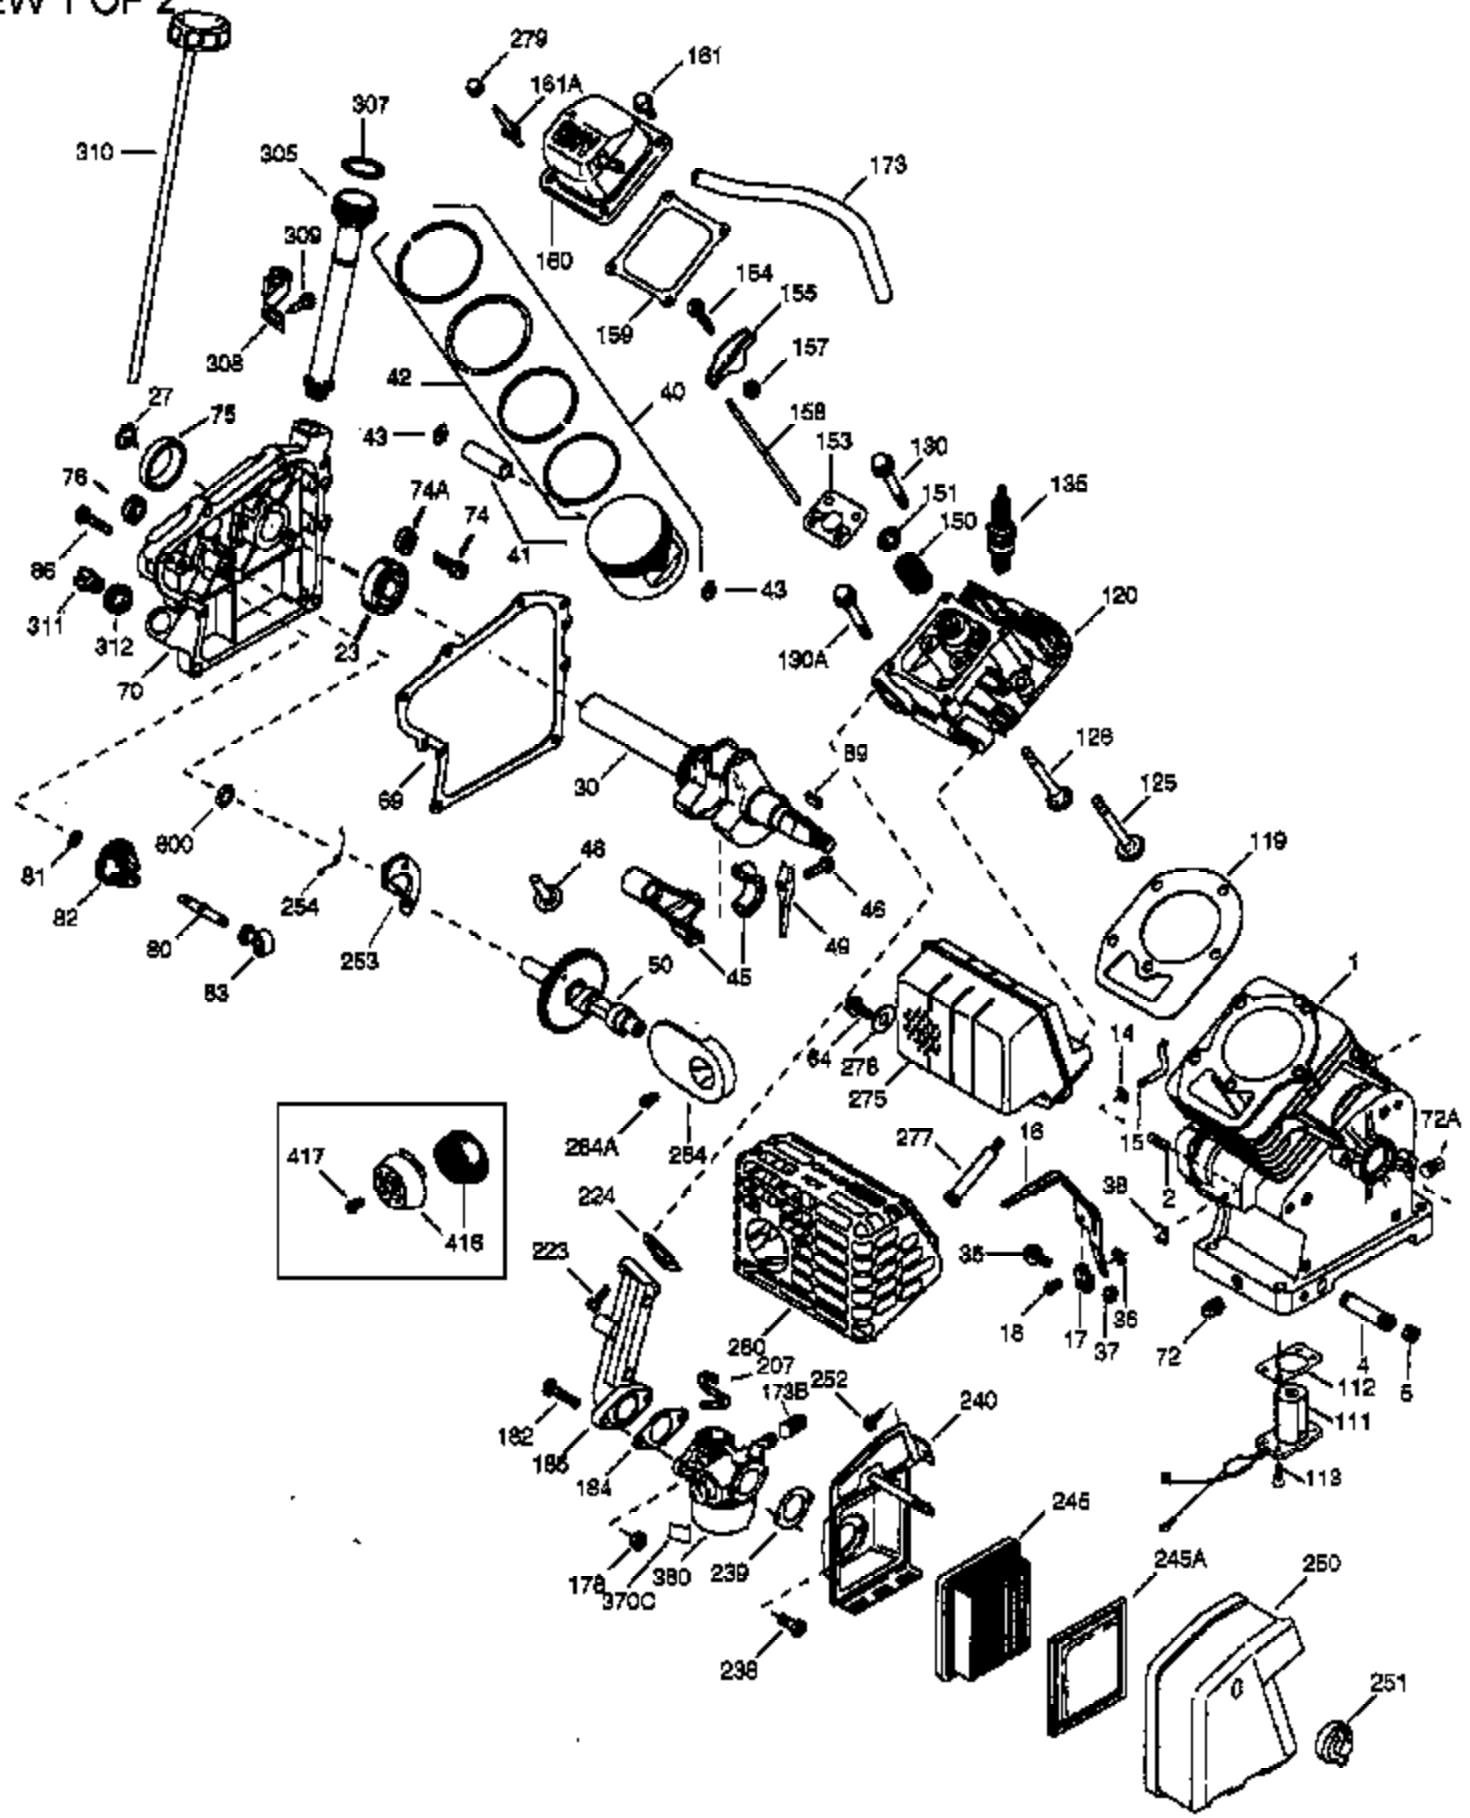

VIEW 1 OF 2

Ref #	Part Number	Qty	Description
	1 36714	1	Cylinder (Incl. 2, 20 & 72)
	2 26727	2	Dowel Pin
	14 28277	1	Washer
	15 30589	1	Governor Rod
	16 36618	1	Governor Lever
	17 36700	1	Governor Lever Clamp
	18 650548	1	Screw, 8-32 x 5/16"
	30 35133	1	Crankshaft
	35 29826	1	Screw, 10-32 x 3/4"
	36 29918	1	Lock Washer
	37 29216	1	Lock Nut, 10-32
	38 29642	1	Retaining Ring
	40 35544A	1	Piston, Pin & Ring Set (Std.)
	40 35545A	1	Piston, Pin & Ring Set (.010" OS)
	40 35546	1	Piston, Pin & Ring Set (.020" OS)
	41 35541	1	Piston & Pin Ass'y. (Std.) (Incl. 43)
	41 35542	1	Piston & Pin Ass'y. (.010" OS) (Incl. 43)
	41 35543	1	Piston & Pin Ass'y. (.020" OS) (Incl. 43)
	42 35547A	1	Ring Set (Std.)
	42 35548A	1	Ring Set (.010" OS)
	42 35549	1	Ring Set (.020" OS)
	43 20381	2	Piston Pin Retaining Ring
	45 32875A	1	Connecting Rod Ass'y. (Incl. 46 & 49)
	46 32610A	2	Connecting Rod Bolt
	48 35616	2	Valve Lifter
	49 36611	1	Oil Dipper
	50 36620	1	Camshaft
	64 651015	1	Screw, 1/4-20 x 1-1/8"
	69 36624	1	* Cylinder Cover Gasket
	70 36625	1	Cylinder Cover (Incl. 75 thru 83)
	72A 28582	1	Oil Drain Plug
	75 27897	1	Oil Seal
	80 30574A	1	Governor Shaft
	81 30590A	1	Washer
	82 30591	1	Governor Gear Ass'y. (Incl. 81)
	83 36057	1	Governor Spool
	86 650488	8	Screw, 1/4-20 x 1-1/4"
	89 610961	1	Flywheel Key
	119 36738	1	* Cylinder Head Gasket
	120 36739	1	Cylinder Head
	125 36471	1	Exhaust Valve (Std.) (Incl. 151)
	125 36472	1	Exhaust Valve (1/32" OS) (Incl. 151)
	126 37711	1	Intake Valve (Std.) (Incl. 151)
	126 29315C	1	Intake Valve (1/32" OS) (Incl. 151)
	130A 650999	1	Screw, 5/16-18 x 2-41/64"
	130 650912	4	Screw, 5/16-18 x 1-1/2"
	135 34645	1	Resistor Spark Plug (RN4C)
	150 31672	2	Valve Spring
	151 31673	2	Valve Spring Cap
	153 36649	1	Push Rod Guide
	154 650913	2	Rocker Arm Stud
	155 35624A	2	Rocker Arm
	157 650914	2	Nut, 1/4-28
	158 36629	2	Push Rod
	159 35626	1	* Rocker Arm Cover Gasket
	160 36630A	1	Rocker Arm Cover
	161A 651012	2	Stud
	161 651008	2	Screw, 1/4-20 x 31/64"