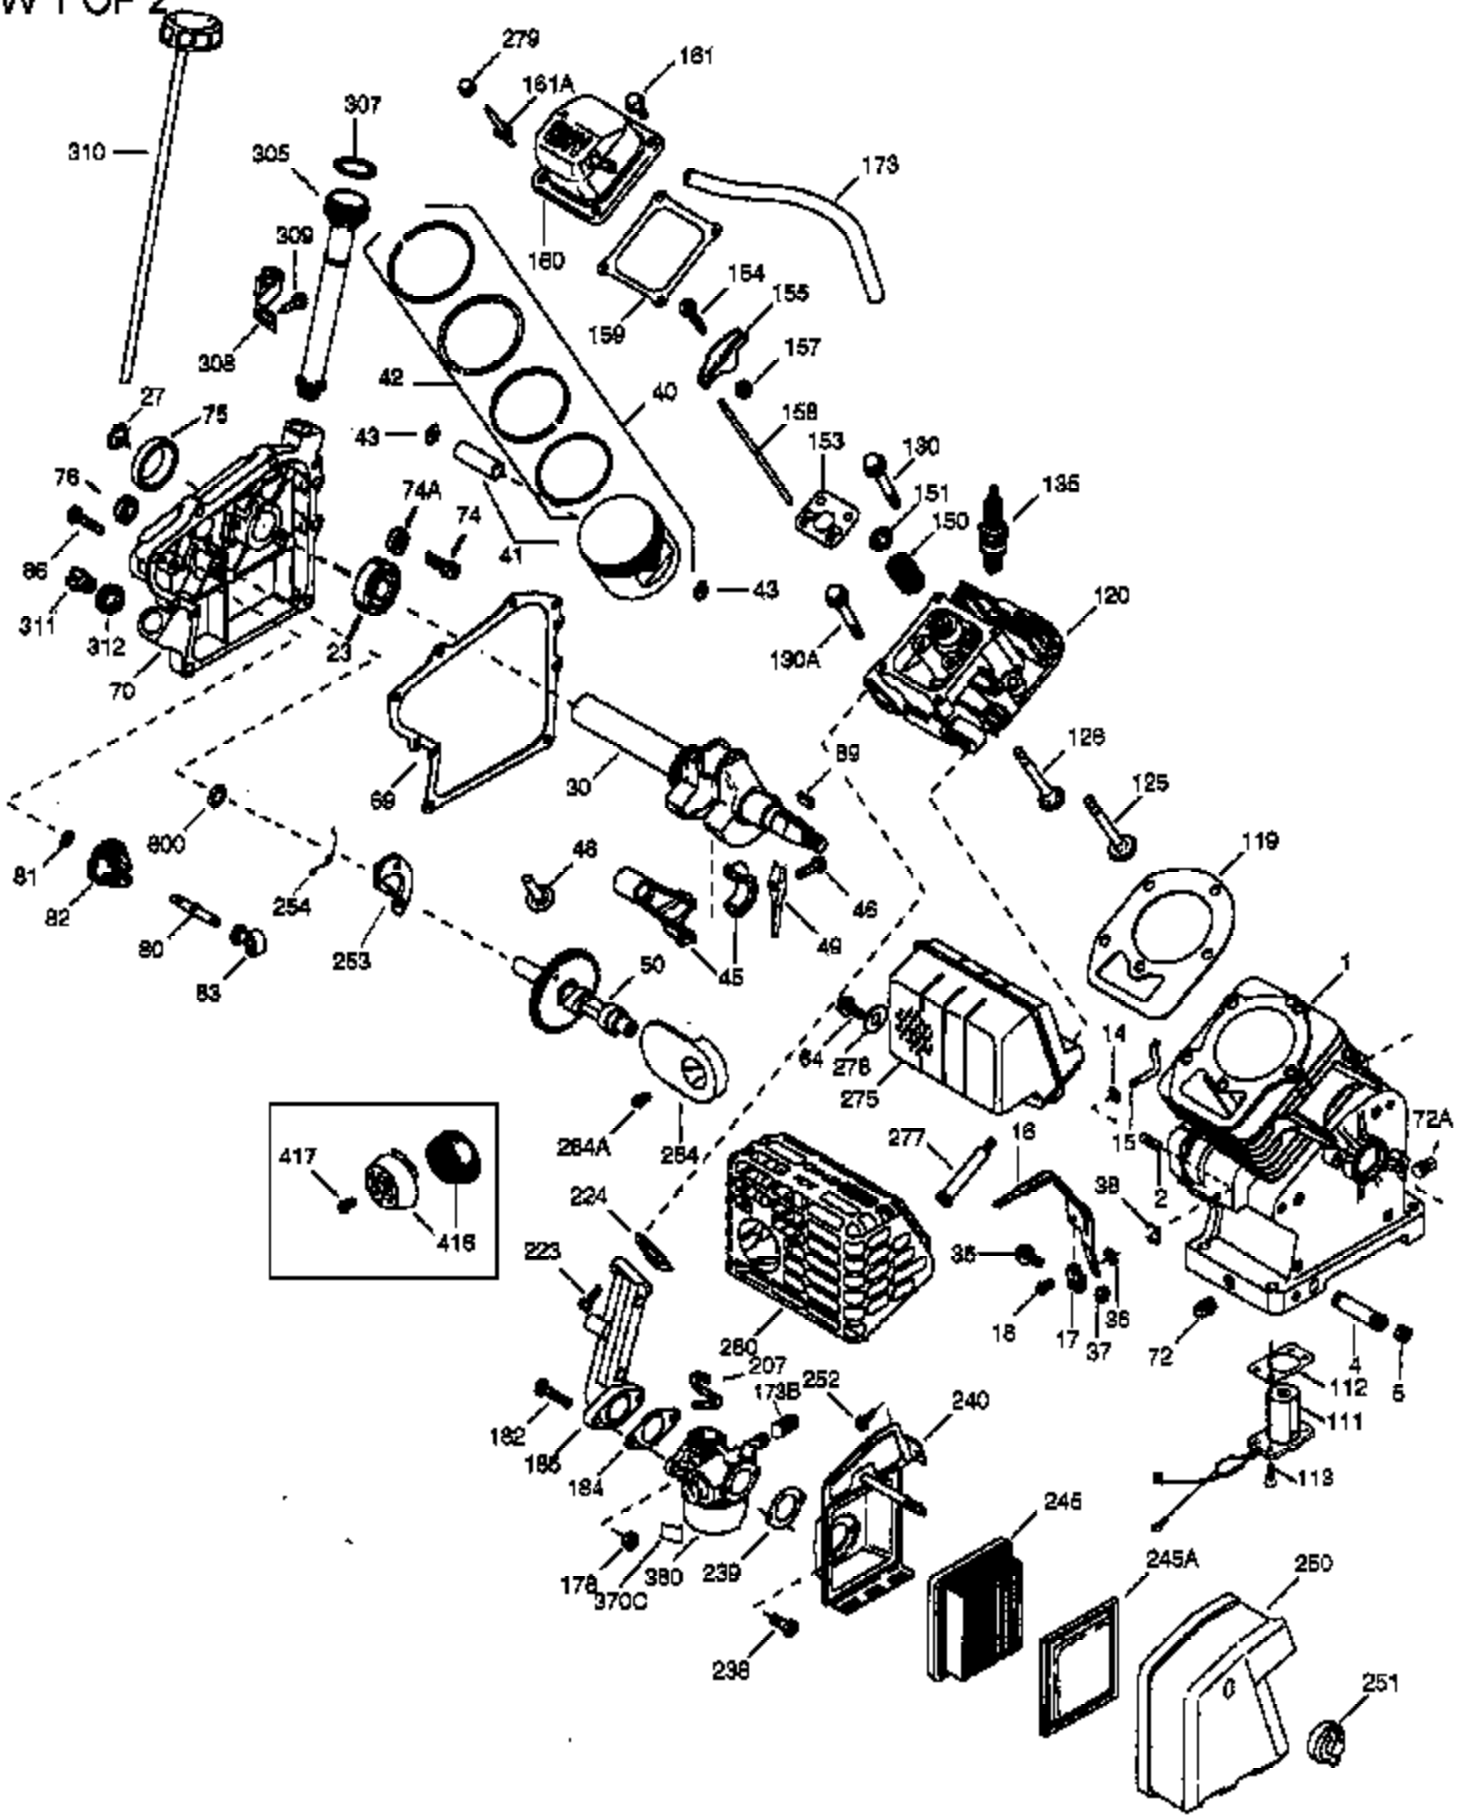

VIEW 1 OF 2

Ref #	Part Number	Qty	Description
1	36714	1	Cylinder (Incl. 2, 20 & 72)
2	26727	2	Dowel Pin
14	28277	1	Washer
15	30589	1	Governor Rod
16	36618	1	Governor Lever
17	36700	1	Governor Lever Clamp
18	650548	1	Screw, 8-32 x 5/16"
23	36732	1	Ball Bearing
27	36733	1	Bearing Retainer
30	36763	1	Crankshaft
35	29826	1	Screw, 10-32 x 3/4"
36	29918	1	Lock Washer
37	29216	1	Lock Nut, 10-32
38	29642	1	Retaining Ring
40	35544A	1	Piston, Pin & Ring Set (Std.)
40	35545A	1	Piston, Pin & Ring Set (.010" OS)
40	35546	1	Piston, Pin & Ring Set (.020" OS)
41	35541	1	Piston & Pin Ass'y. (Std.) (Incl. 43)
41	35542	1	Piston & Pin Ass'y. (.010" OS) (Incl. 43)
41	35543	1	Piston & Pin Ass'y. (.020" OS) (Incl. 43)
42	35547A	1	Ring Set (Std.)
42	35548A	1	Ring Set (.010" OS)
42	35549	1	Ring Set (.020" OS)
43	20381	2	Piston Pin Retaining Ring
45	32875A	1	Connecting Rod Ass'y. (Incl. 46 & 49)
46	32610A	2	Connecting Rod Bolt
48	35616	2	Valve Lifter
49	36611	1	Oil Dipper
50	36620	1	Camshaft (Incl. 253 & 254)
64	650738	1	Screw, 1/4-20 x 5/8"
69	36624	1	* Cylinder Cover Gasket
70	36731	1	Cylinder Cover (Incl. 75 thru 83)
72	27642	1	Oil Drain Plug
74	30200	2	Screw, 10-24 x 9/16"
74A	28537	2	Washer
75	36742	1	Oil Seal
80	30574A	1	Governor Shaft
81	30590A	1	Washer
82	30591	1	Governor Gear Ass'y. (Incl. 81)
83	36057	1	Governor Spool
86	650488	8	Screw, 1/4-20 x 1-1/4"
89	610961	1	Flywheel Key
119	36715	1	* Cylinder Head Gasket
120	36739	1	Cylinder Head
125	36471	1	Exhaust Valve (Std.) (Incl. 151)
125	36472	1	Exhaust Valve (1/32" OS) (Incl. 151)
126	37711	1	Intake Valve (Std.) (Incl. 151)
126	29315C	1	Intake Valve (1/32" OS) (Incl. 151)
130A	650999	1	Screw, 5/16-18 x 2-41/64"
130	650912	4	Screw, 5/16-18 x 1-1/2"
135	34645	1	Resistor Spark Plug (N4C)
150	31672	2	Valve Spring
151	31673	2	Valve Spring Cap
153	36649	1	Push Rod Guide
154	650913	2	Rocker Arm Stud
155	35624A	2	Rocker Arm
157	650914	2	Nut, 1/4-28
158	36629	2	Push Rod