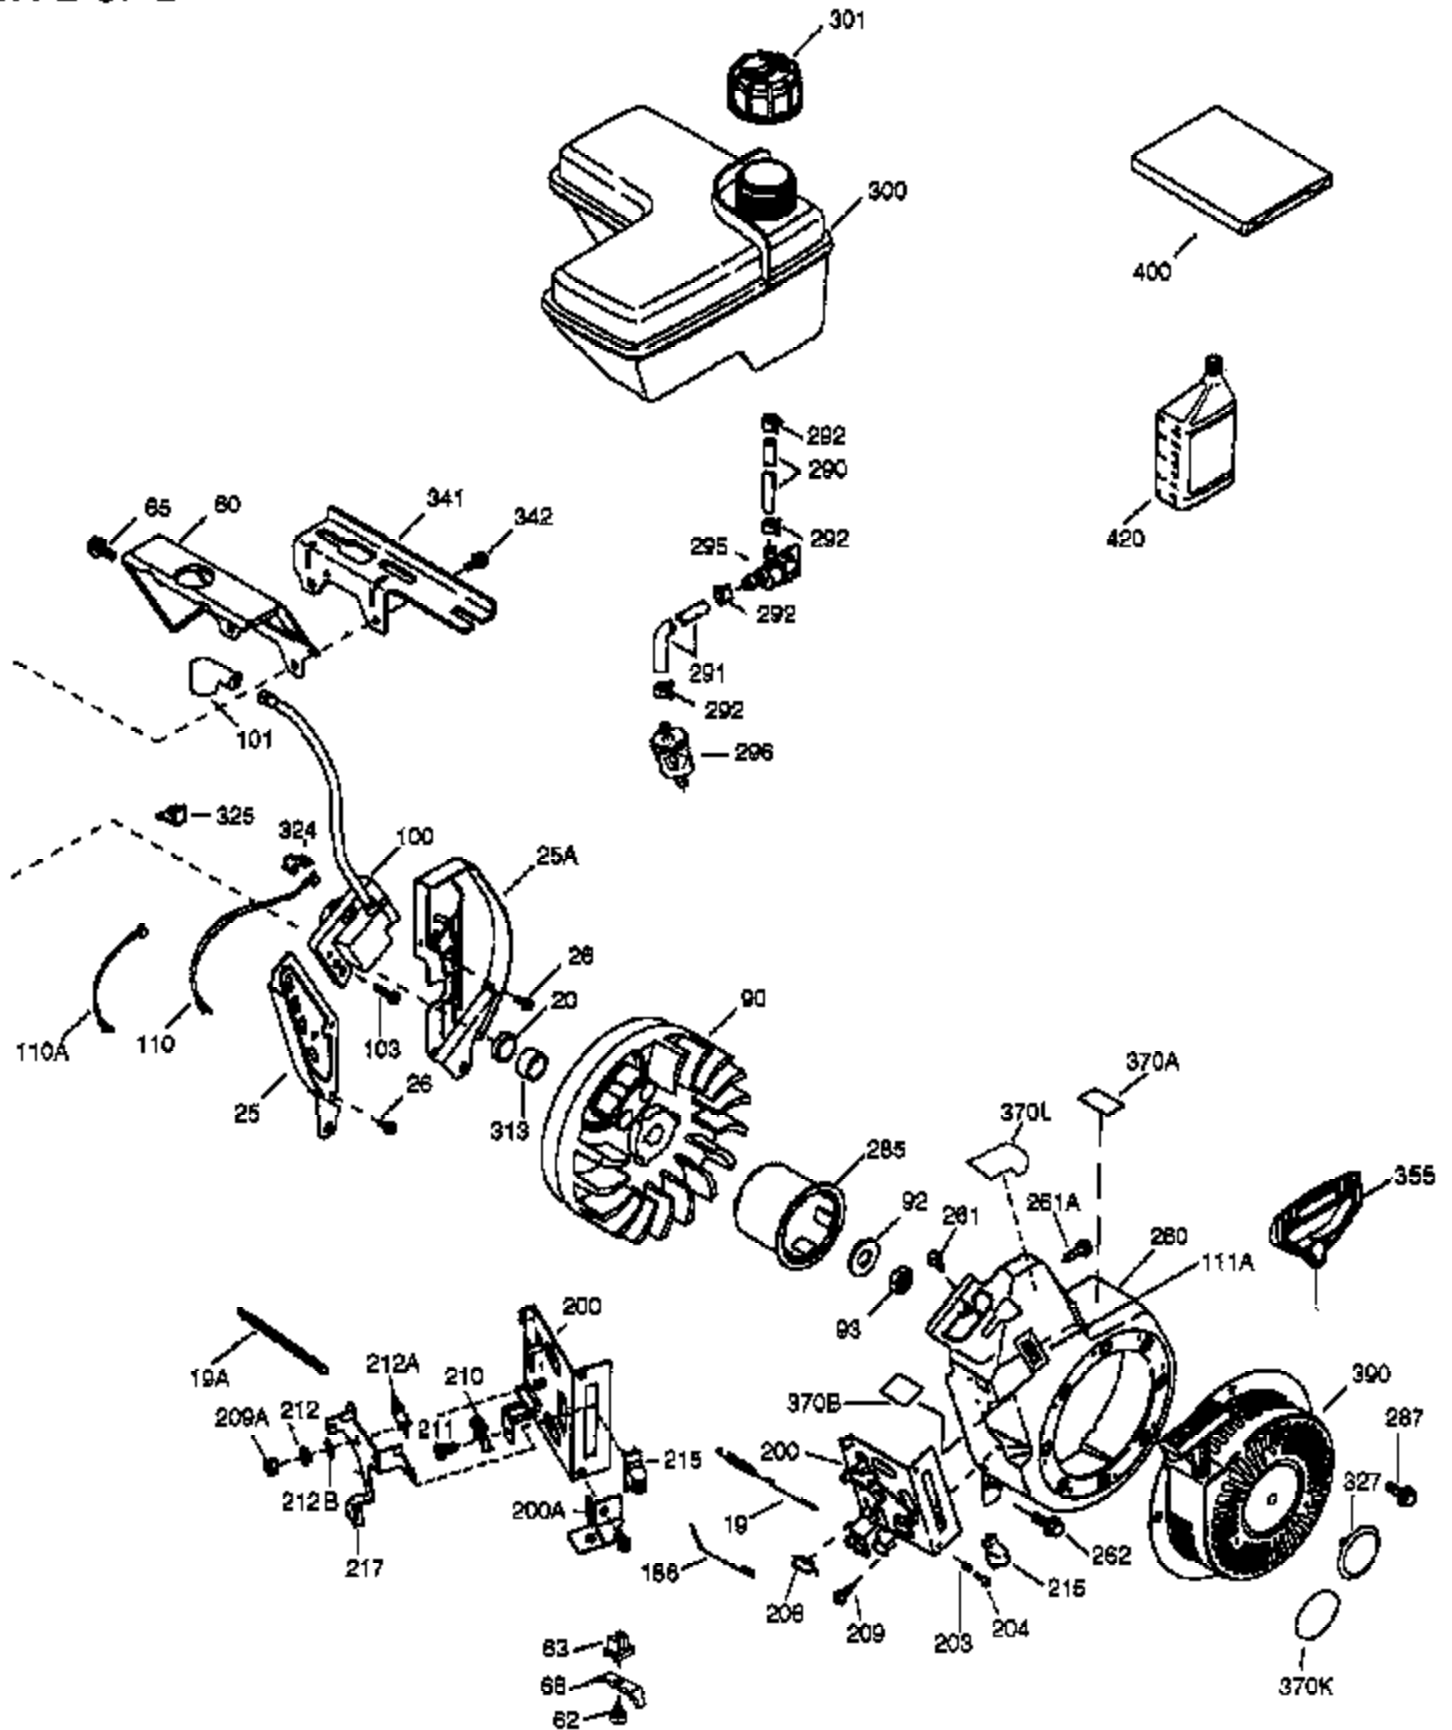

VIEW 2 OF 2

Ref #	Part Number	Qty	Description
19	36710	1	Extension Spring
20	32600	1	Oil Seal
23	36732	1	Ball Bearing
25A	36622	1	Air Baffle (Right)
25	36621	1	Air Baffle (Left)
26	30200	2	Screw, 10-24 x 9/16"
60	36623	1	Blower Housing Extension
65	30200	1	Screw, 10-24 x 9/16"
90	611205	1	Flywheel
92	650815	1	Belleville Washer
93	650816	1	Flywheel Nut
100	34443A	1	Solid State Ignition
101	610118	1	Spark Plug Cover
103	651007	2	Screw, Torx T-15, 10-24 x 15/16"
110	36054	1	Ground Wire
186	36711	1	Governor Link
200	36712	1	Control Bracket (Incl. 206 & 215)
206	610973	1	Terminal
209	650821	2	Screw, 10-32 x 1/2"
215	36638	1	Control Knob
260	36682	1	Blower Housing
261A	650821	1	Screw, 10-32 x 1/2"
261	651008	1	Screw, 1/4-20 x 31/64"
262	651008	2	Screw, 1/4-20 x 31/64"
285	35985B	1	Starter Cup
287	651008	4	Screw, 1/4-20 x 31/64"
290	30705	1	Fuel Line
292	26460	2	Fuel Line Clamp
300	36643	1	Fuel Tank (Incl. 301)
301	36246	1	Fuel Cap
313	34080	1	Spacer
325	29443	1	Wire Clip
341	36644	1	Fuel Tank Bracket
342	651010	2	Screw, 1/4-20 x 7/8"
370A	36261	1	Lubrication Decal
370B	33107	1	Speed Control Decal
370K	36695	1	Starter Decal
390	590704	1	Rewind Starter
400	36716A	1	* Gasket Set (Incl. items marked PK i n notes) Incl. (1) each of 26756, 27272A, 29673, 35626, 36581, 36624, 36715
420	730225	1	SAE 30 4-Cycle Engine Oil (Quart)