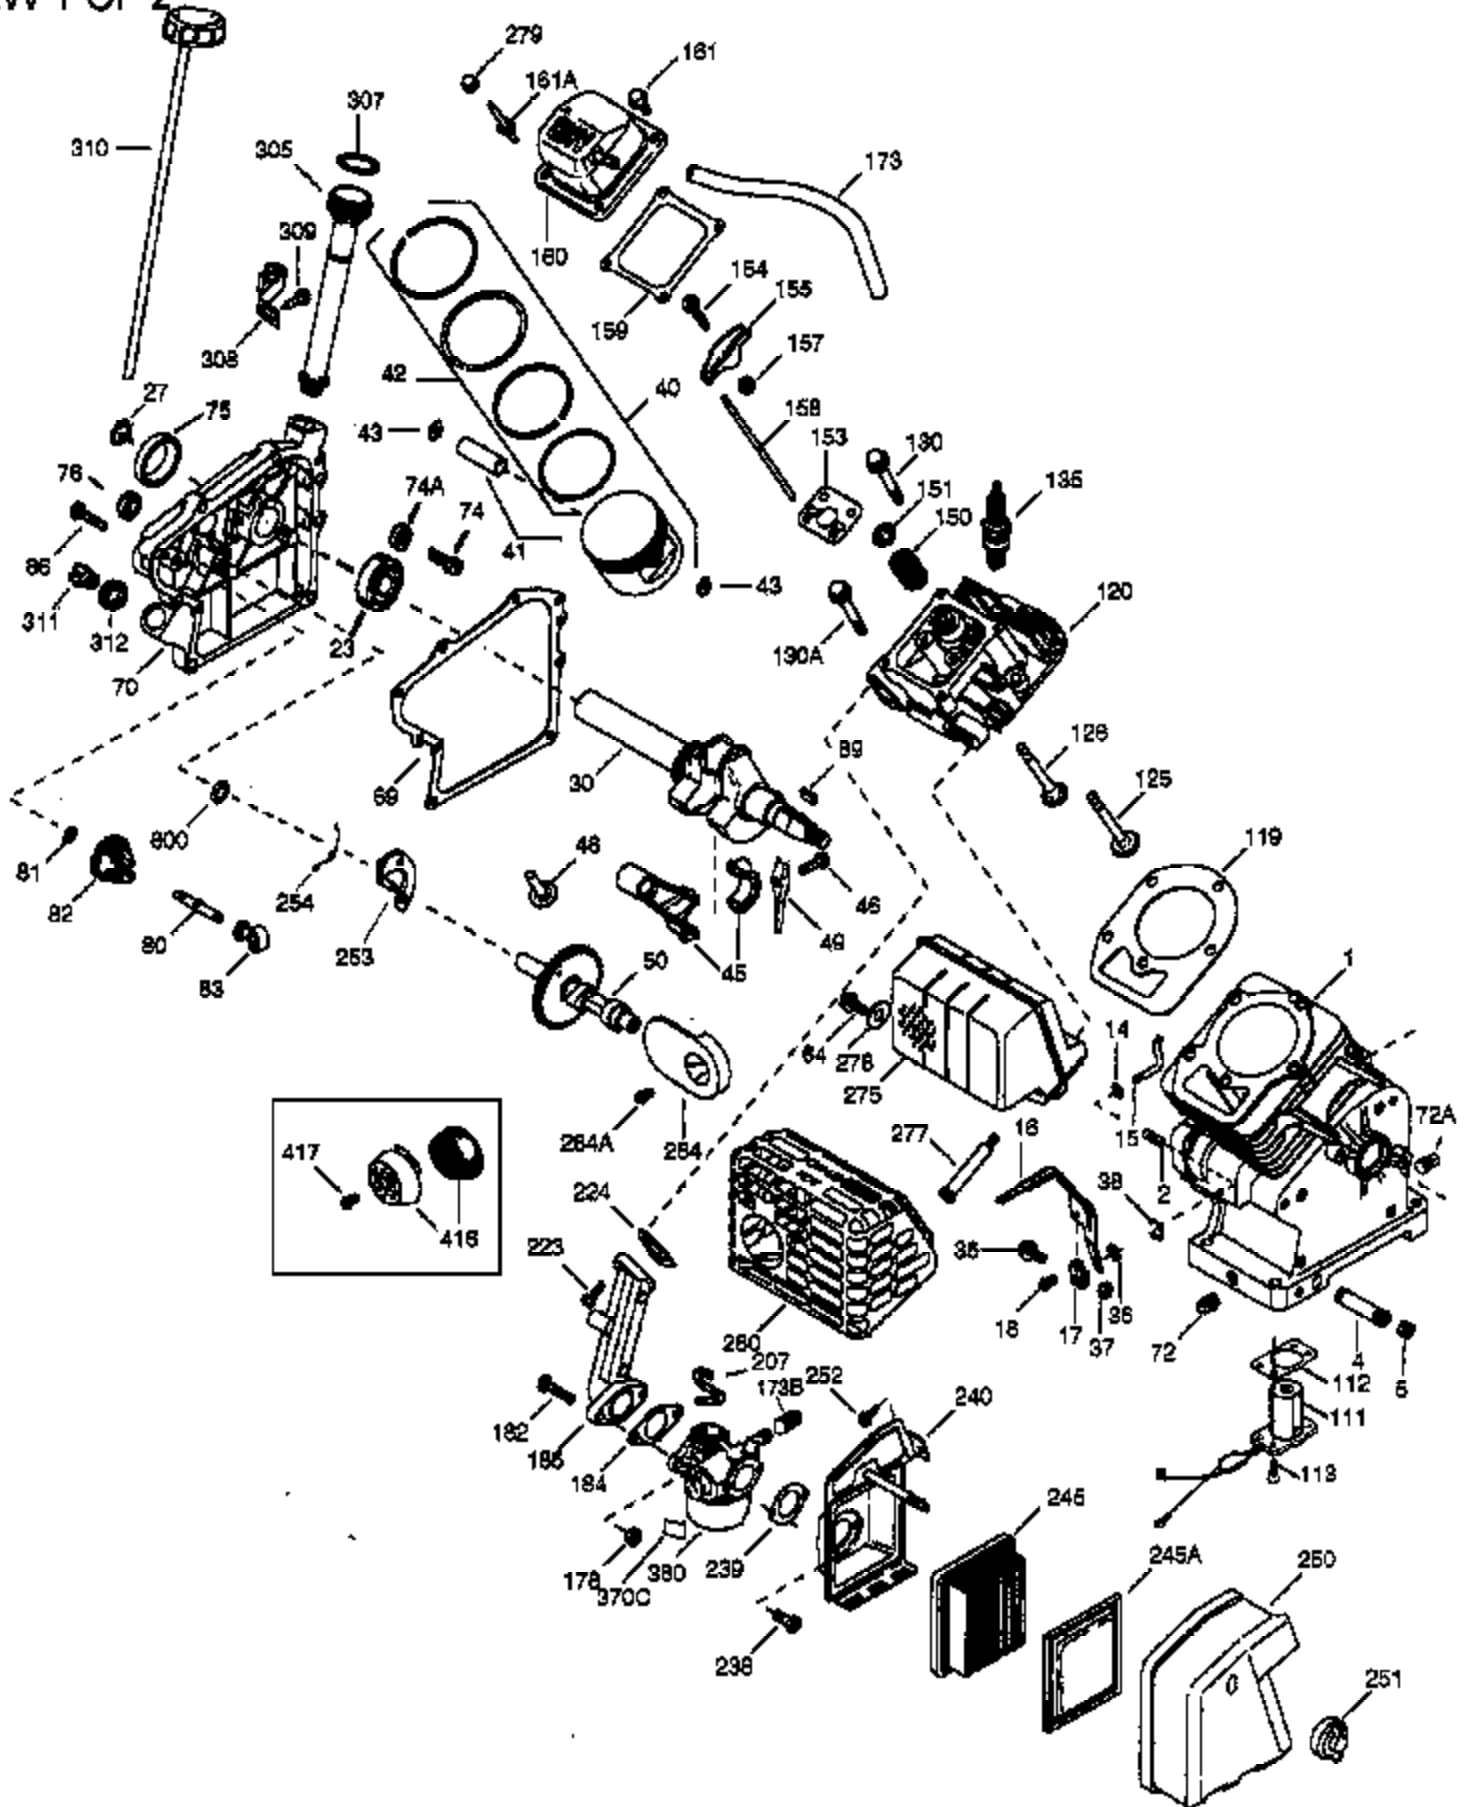

VIEW 1 OF 2

Ref #	Part Number	Qty	Description
	1 36617	1	Cylinder (Incl. 2, 20 & 72)
	2 26727	2	Dowel Pin
	14 28277	1	Washer
	15 30589	1	Governor Rod
	16 36618	1	Governor Lever
	17 36700	1	Governor Lever Clamp
	18 650548	1	Screw, 8-32 x 5/16"
	23 36732	1	Ball Bearing
	27 36733	1	Bearing Retainer
	30 36763	1	Crankshaft
	35 29826	1	Screw, 10-32 x 3/4"
	36 29918	1	Lock Washer
	37 29216	1	Lock Nut, 10-32
	38 29642	1	Retaining Ring
	40 35544A	1	Piston, Pin & Ring Set (Std.)
	40 35545A	1	Piston, Pin & Ring Set (.010" OS)
	40 35546	1	Piston, Pin & Ring Set (.020" OS)
	41 35541	1	Piston & Pin Ass'y. (Std.) (Incl. 43)
	41 35542	1	Piston & Pin Ass'y. (.010" OS) (Incl. 43)
	41 35543	1	Piston & Pin Ass'y. (.020" OS) (Incl. 43)
	42 35547A	1	Ring Set (Std.)
	42 35548A	1	Ring Set (.010" OS)
	42 35549	1	Ring Set (.020" OS)
	43 20381	2	Piston Pin Retaining Ring
	45 32875A	1	Connecting Rod Ass'y. (Incl. 46 & 49)
	46 32610A	2	Connecting Rod Bolt
	48 35616	2	Valve Lifter
	49 36611	1	Oil Dipper
	50 36620	1	Camshaft (Incl. 253 & 254)
	64 650738	1	Screw, 1/4-20 x 5/8"
	69 36624	1	* Cylinder Cover Gasket
	70 36731	1	Cylinder Cover (Incl. 75 thru 83)
	72 27642	1	Oil Drain Plug
	74 30200	2	Screw, 10-24 x 9/16"
	74A 28537	2	Washer
	75 36742	1	Oil Seal
	80 30574A	1	Governor Shaft
	81 30590A	1	Washer
	82 30591	1	Governor Gear Ass'y. (Incl. 81)
	83 36057	1	Governor Spool
	86 650488	8	Screw, 1/4-20 x 1-1/4"
	89 610961	1	Flywheel Key
	119 36738	1	* Cylinder Head Gasket
	120 36628	1	Cylinder Head
	125 36471	1	Exhaust Valve (Std.) (Incl. 151)
	125 36472	1	Exhaust Valve (1/32" OS) (Incl. 151)
	126 37711	1	Intake Valve (Std.) (Incl. 151)
	126 29315C	1	Intake Valve (1/32" OS) (Incl. 151)
	130A 650999	1	Screw, 5/16-18 x 2-41/64"
	130 650912	4	Screw, 5/16-18 x 1-1/2"
	135 34645	1	Resistor Spark Plug (N4C)
	150 31672	2	Valve Spring
	151 31673	2	Valve Spring Cap
	153 36649	1	Push Rod Guide
	154 650913	2	Rocker Arm Stud
	155 35624A	2	Rocker Arm
	157 650914	2	Nut, 1/4-28
	158 36629	2	Push Rod