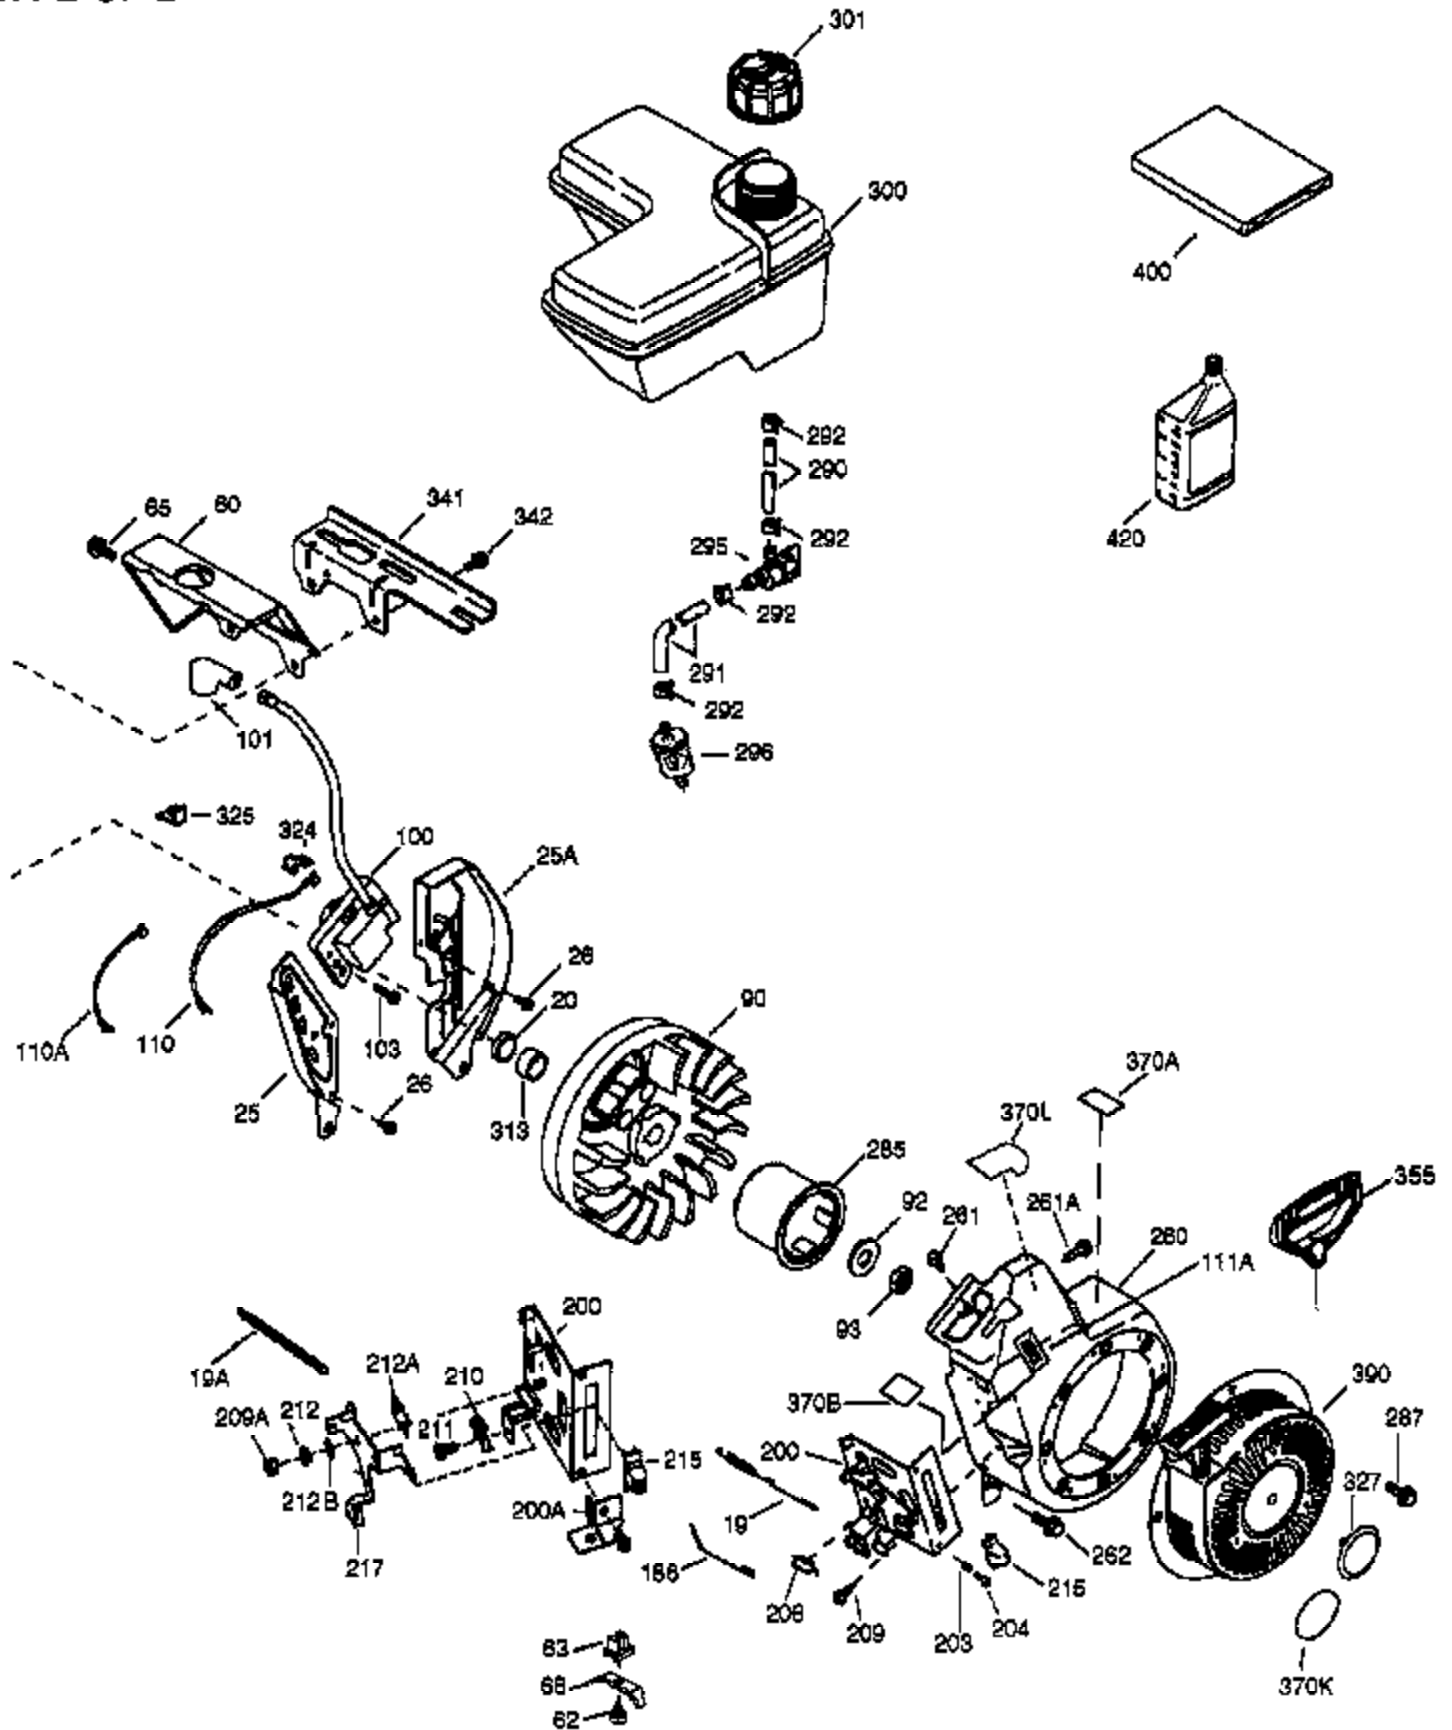

VIEW 2 OF 2

Ref #	Part Number	Qty	Description
19	36710	1	Extension Spring
20	32600	1	Oil Seal
23	36732	1	Ball Bearing
25A	36622	1	Air Baffle (Right)
25	36621	1	Air Baffle (Left)
26	30200	2	Screw, 10-24 x 9/16"
60	36623	1	Blower Housing Extension
65	30200	1	Screw, 10-24 x 9/16"
90	611205	1	Flywheel
92	650815	1	Belleville Washer
93	650816	1	Flywheel Nut
100	34443A	1	Solid State Ignition
101	610118	1	Spark Plug Cover
103	651007	2	Screw, Torx T-15, 10-24 x 15/16"
110	36054	1	Ground Wire
186	36711	1	Governor Link
200	36712	1	Control Bracket (Incl. 206 & 215)
206	610973	1	Terminal
209	650821	2	Screw, 10-32 x 1/2"
215	36638	1	Control Knob
260	36682	1	Blower Housing
261A	650821	1	Screw, 10-32 x 1/2"
261	651008	1	Screw, 1/4-20 x 31/64"
262	651008	2	Screw, 1/4-20 x 31/64"
285	35985B	1	Starter Cup
287	651008	4	Screw, 1/4-20 x 31/64"
290	30705	1	Fuel Line
292	26460	2	Fuel Line Clamp
300	36643	1	Fuel Tank (Incl. 301)
301	35355	1	Fuel Cap
313	34080	1	Spacer
325	29443	1	Wire Clip
341	36644	1	Fuel Tank Bracket
342	651010	2	Screw, 1/4-20 x 7/8"
370A	36261	1	Lubrication Decal
370B	33107	1	Speed Control Decal
370K	36695	1	Starter Decal
390	590704	1	Rewind Starter
400	36716A	1	* Gasket Set (Incl. items marked PK i n notes) Incl. (1) each of 26756, 27272A, 29673, 35626, 36581, 36624, 36738
420	730225	1	SAE 30 4-Cycle Engine Oil (Quart)