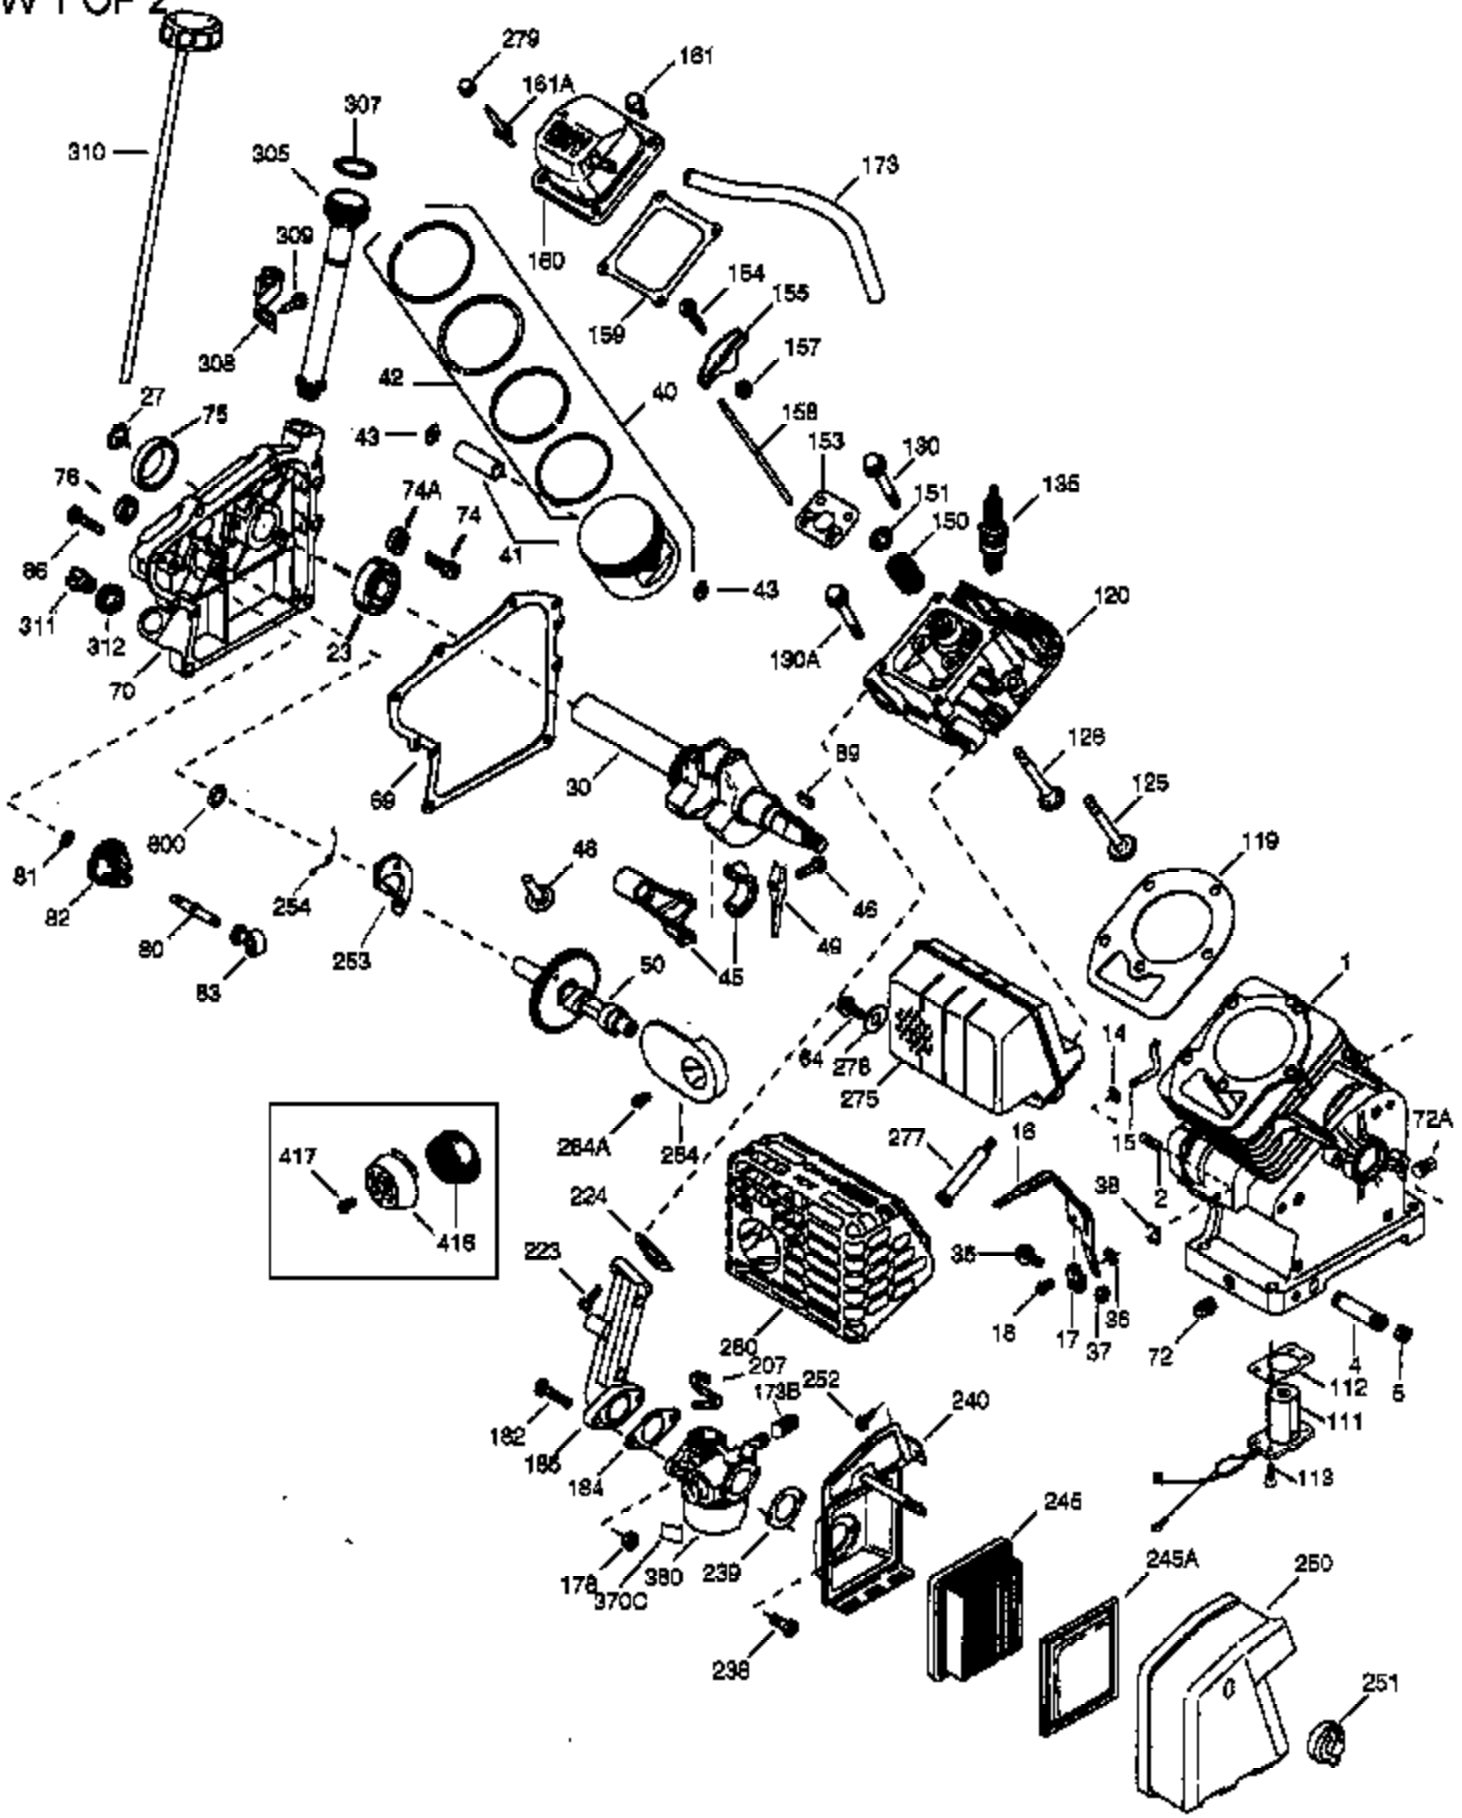

VIEW 1 OF 2

Ref #	Part Number	Qty	Description
	1 36714	1	Cylinder (Incl. 2, 20 & 72)
	2 26727	2	Dowel Pin
	14 28277	1	Washer
	15 30589	1	Governor Rod
	16 36618	1	Governor Lever
	17 36700	1	Governor Lever Clamp
	18 650548	1	Screw, 8-32 x 5/16"
	23 36732	1	Ball Bearing
	27 36733	1	Bearing Retainer
	30 36763	1	Crankshaft
	35 29826	1	Screw, 10-32 x 3/4"
	36 29918	1	Lock Washer
	37 29216	1	Lock Nut, 10-32
	38 29642	1	Retaining Ring
	40 35544A	1	Piston, Pin & Ring Set (Std.)
	40 35545A	1	Piston, Pin & Ring Set (.010" OS)
	40 35546	1	Piston, Pin & Ring Set (.020" OS)
	41 35541	1	Piston & Pin Ass'y. (Std.) (Incl. 43)
	41 35542	1	Piston & Pin Ass'y. (.010" OS) (Incl. 43)
	41 35543	1	Piston & Pin Ass'y. (.020" OS) (Incl. 43)
	42 35547A	1	Ring Set (Std.)
	42 35548A	1	Ring Set (.010" OS)
	42 35549	1	Ring Set (.020" OS)
	43 20381	2	Piston Pin Retaining Ring
	45 32875A	1	Connecting Rod Ass'y. (Incl. 46 & 49)
	46 32610A	2	Connecting Rod Bolt
	48 35616	2	Valve Lifter
	49 36611	1	Oil Dipper
	50 36620	1	Camshaft (Incl. 253 & 254)
	64 650738	1	Screw, 1/4-20 x 5/8"
	69 36624	1	* Cylinder Cover Gasket
	70 36731	1	Cylinder Cover (Incl. 75 thru 83)
	72 27642	1	Oil Drain Plug
	74 30200	2	Screw, 10-24 x 9/16"
	74A 28537	2	Washer
	75 36742	1	Oil Seal
	80 30574A	1	Governor Shaft
	81 30590A	1	Washer
	82 30591	1	Governor Gear Ass'y. (Incl. 81)
	83 36057	1	Governor Spool
	86 650488	8	Screw, 1/4-20 x 1-1/4"
	89 610961	1	Flywheel Key
	119 36738	1	* Cylinder Head Gasket
	120 36739	1	Cylinder Head
	125 36471	1	Exhaust Valve (Std.) (Incl. 151)
	125 36472	1	Exhaust Valve (1/32" OS) (Incl. 151)
	126 37711	1	Intake Valve (Std.) (Incl. 151)
	126 29315C	1	Intake Valve (1/32" OS) (Incl. 151)
	130A 650999	1	Screw, 5/16-18 x 2-41/64"
	130 650912	4	Screw, 5/16-18 x 1-1/2"
	135 34645	1	Resistor Spark Plug (N4C)
	150 31672	2	Valve Spring
	151 31673	2	Valve Spring Cap
	153 36649	1	Push Rod Guide
	154 650913	2	Rocker Arm Stud
	155 35624A	2	Rocker Arm
	157 650914	2	Nut, 1/4-28
	158 36629	2	Push Rod