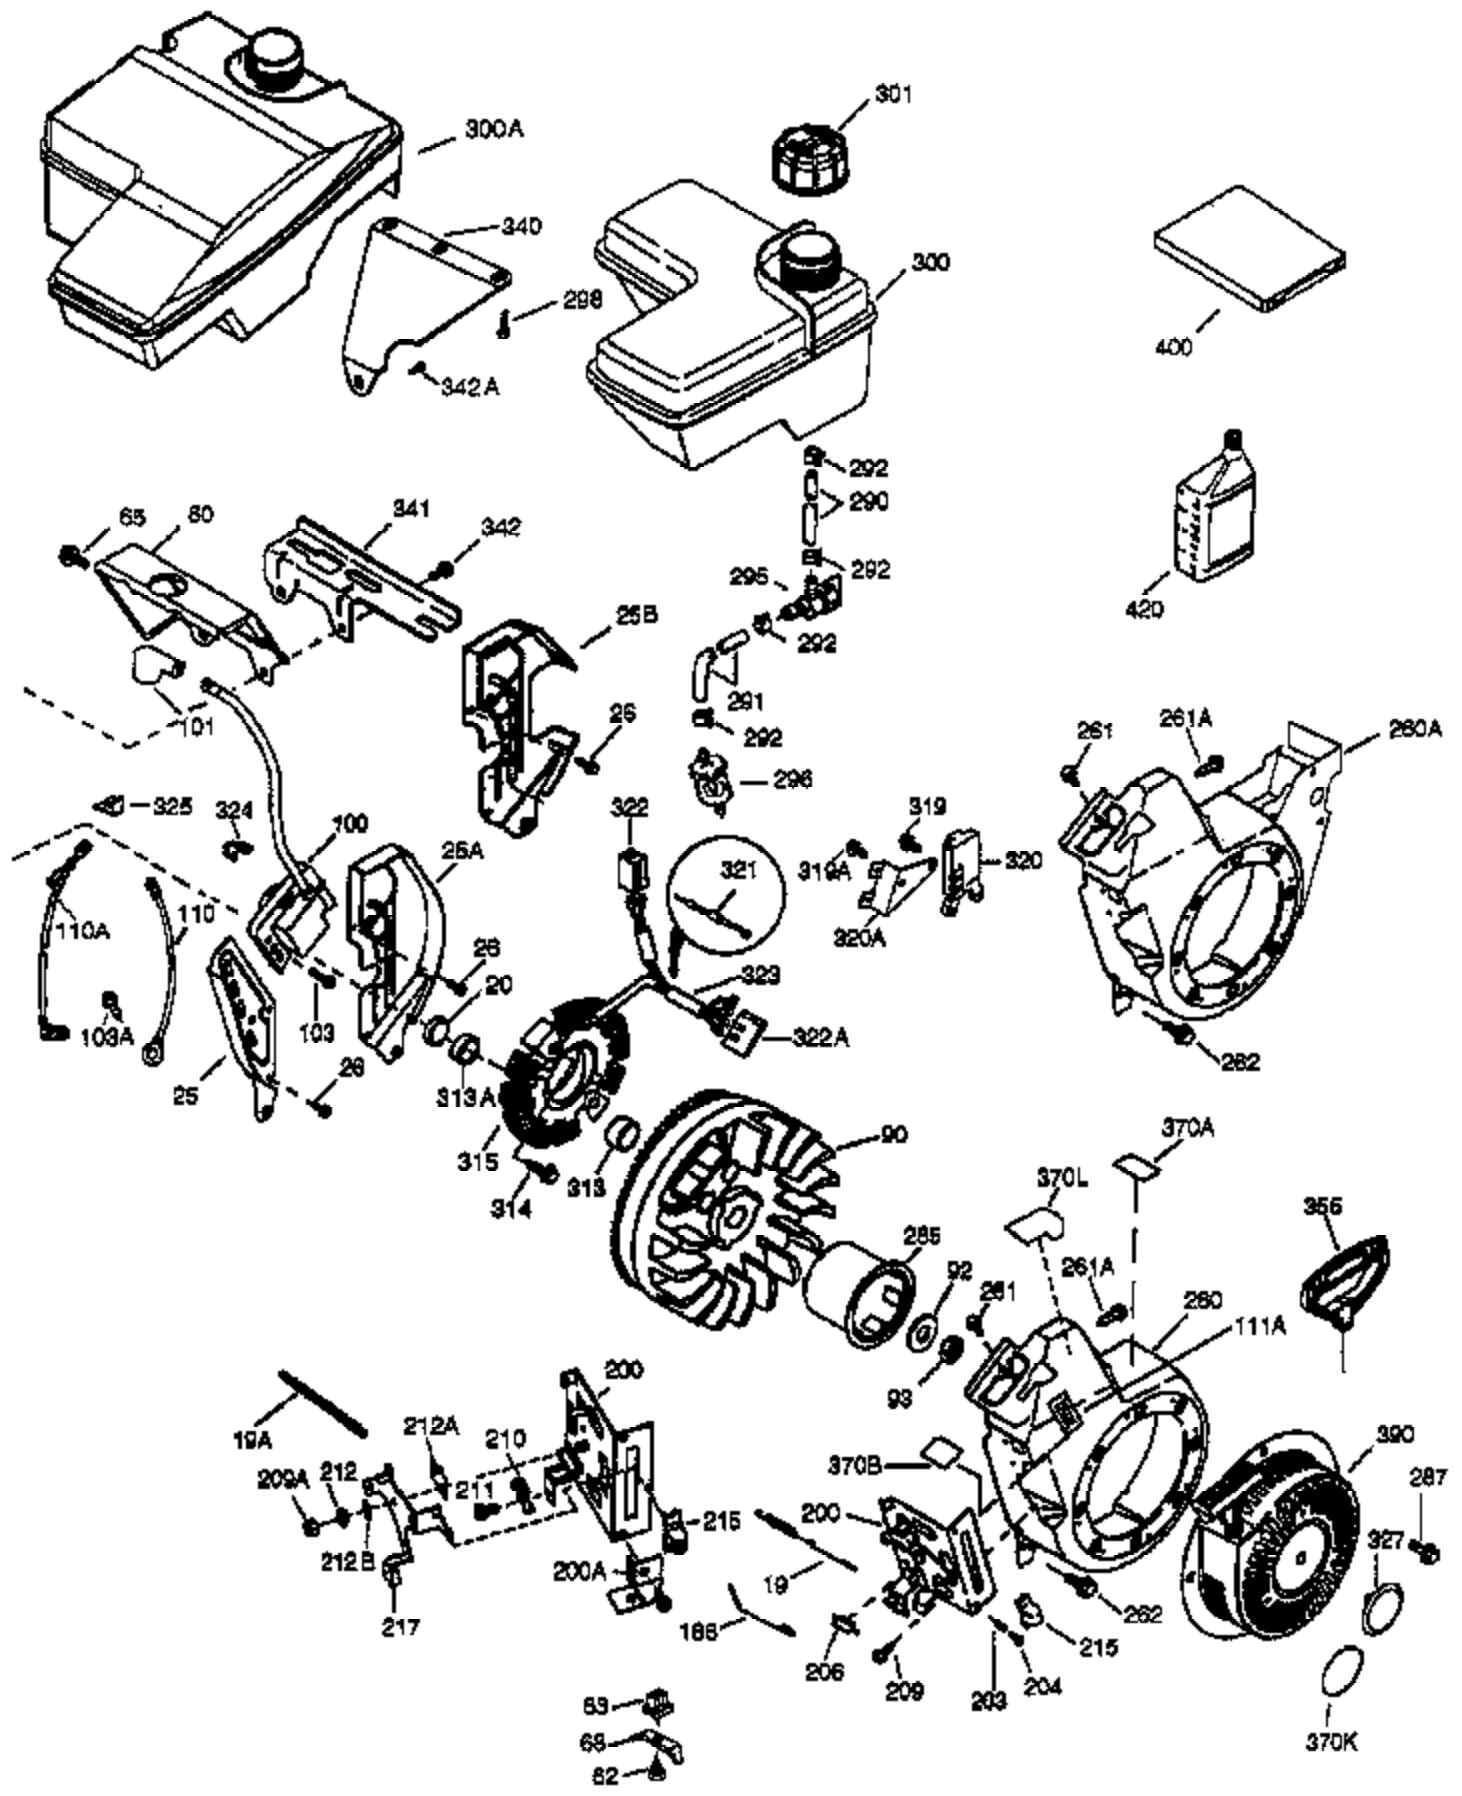

Ref #	Part Number	Qty	Description
19	36710	1	Extension Spring
20	32600	1	Oil Seal
25A	36622	1	Air Baffle (Right)
25	36621	1	Air Baffle (Left)
26	30200	2	Screw, 10-24 x 9/16"
60	36623A	1	Blower Housing Extension
65	30200	1	Screw, 10-24 x 9/16"
90	611205	1	Flywheel
92	650815	1	Belleville Washer
93	650816	1	Flywheel Nut
100	34443B	1	Solid State Ignition
101	610118	1	Spark Plug Cover
103	651007	2	Screw, Torx T-15, 10-24 x 15/16"
110	36054	1	Ground Wire
186	36711	1	Governor Link
200	36736	1	Control Bracket (Incl. 206 & 215)
206	610973	1	Terminal
209	650821	1	Screw, 10-32 x 1/2"
215	36638	1	Control Knob
260	36864	1	Blower Housing
261A	650821	2	Screw, 10-32 x 1/2"
261	651008	1	Screw, 1/4-20 x 31/64"
262	651008	2	Screw, 1/4-20 x 31/64"
285	35985B	1	Starter Cup
287	651008	4	Screw, 1/4-20 x 31/64"
290	30705	1	Fuel Line
292	26460	2	Fuel Line Clamp
300	36863	1	Fuel Tank (Incl. 292 & 301)
301	35355	1	Fuel Cap
313	34080	1	Spacer
325	29443	1	Wire Clip
341	36644	1	Fuel Tank Bracket
342	651010	2	Screw, 1/4-20 x 7/8"
370K	36695	1	Starter Decal
370B	35703	1	Speed Control Decal
370A	36261	1	Lubrication Decal
390	590704	1	Rewind Starter (NOTE: This engine could have been built with 590746 starter.)
400	36716A	1	* Gasket Set (Incl. items marked PK in notes) Incl. (1) each of 26756, 27272A, 29673, 35626, 36581, 36624, 36715
420	730225	1	SAE 30 4-Cycle Engine Oil (Quart)