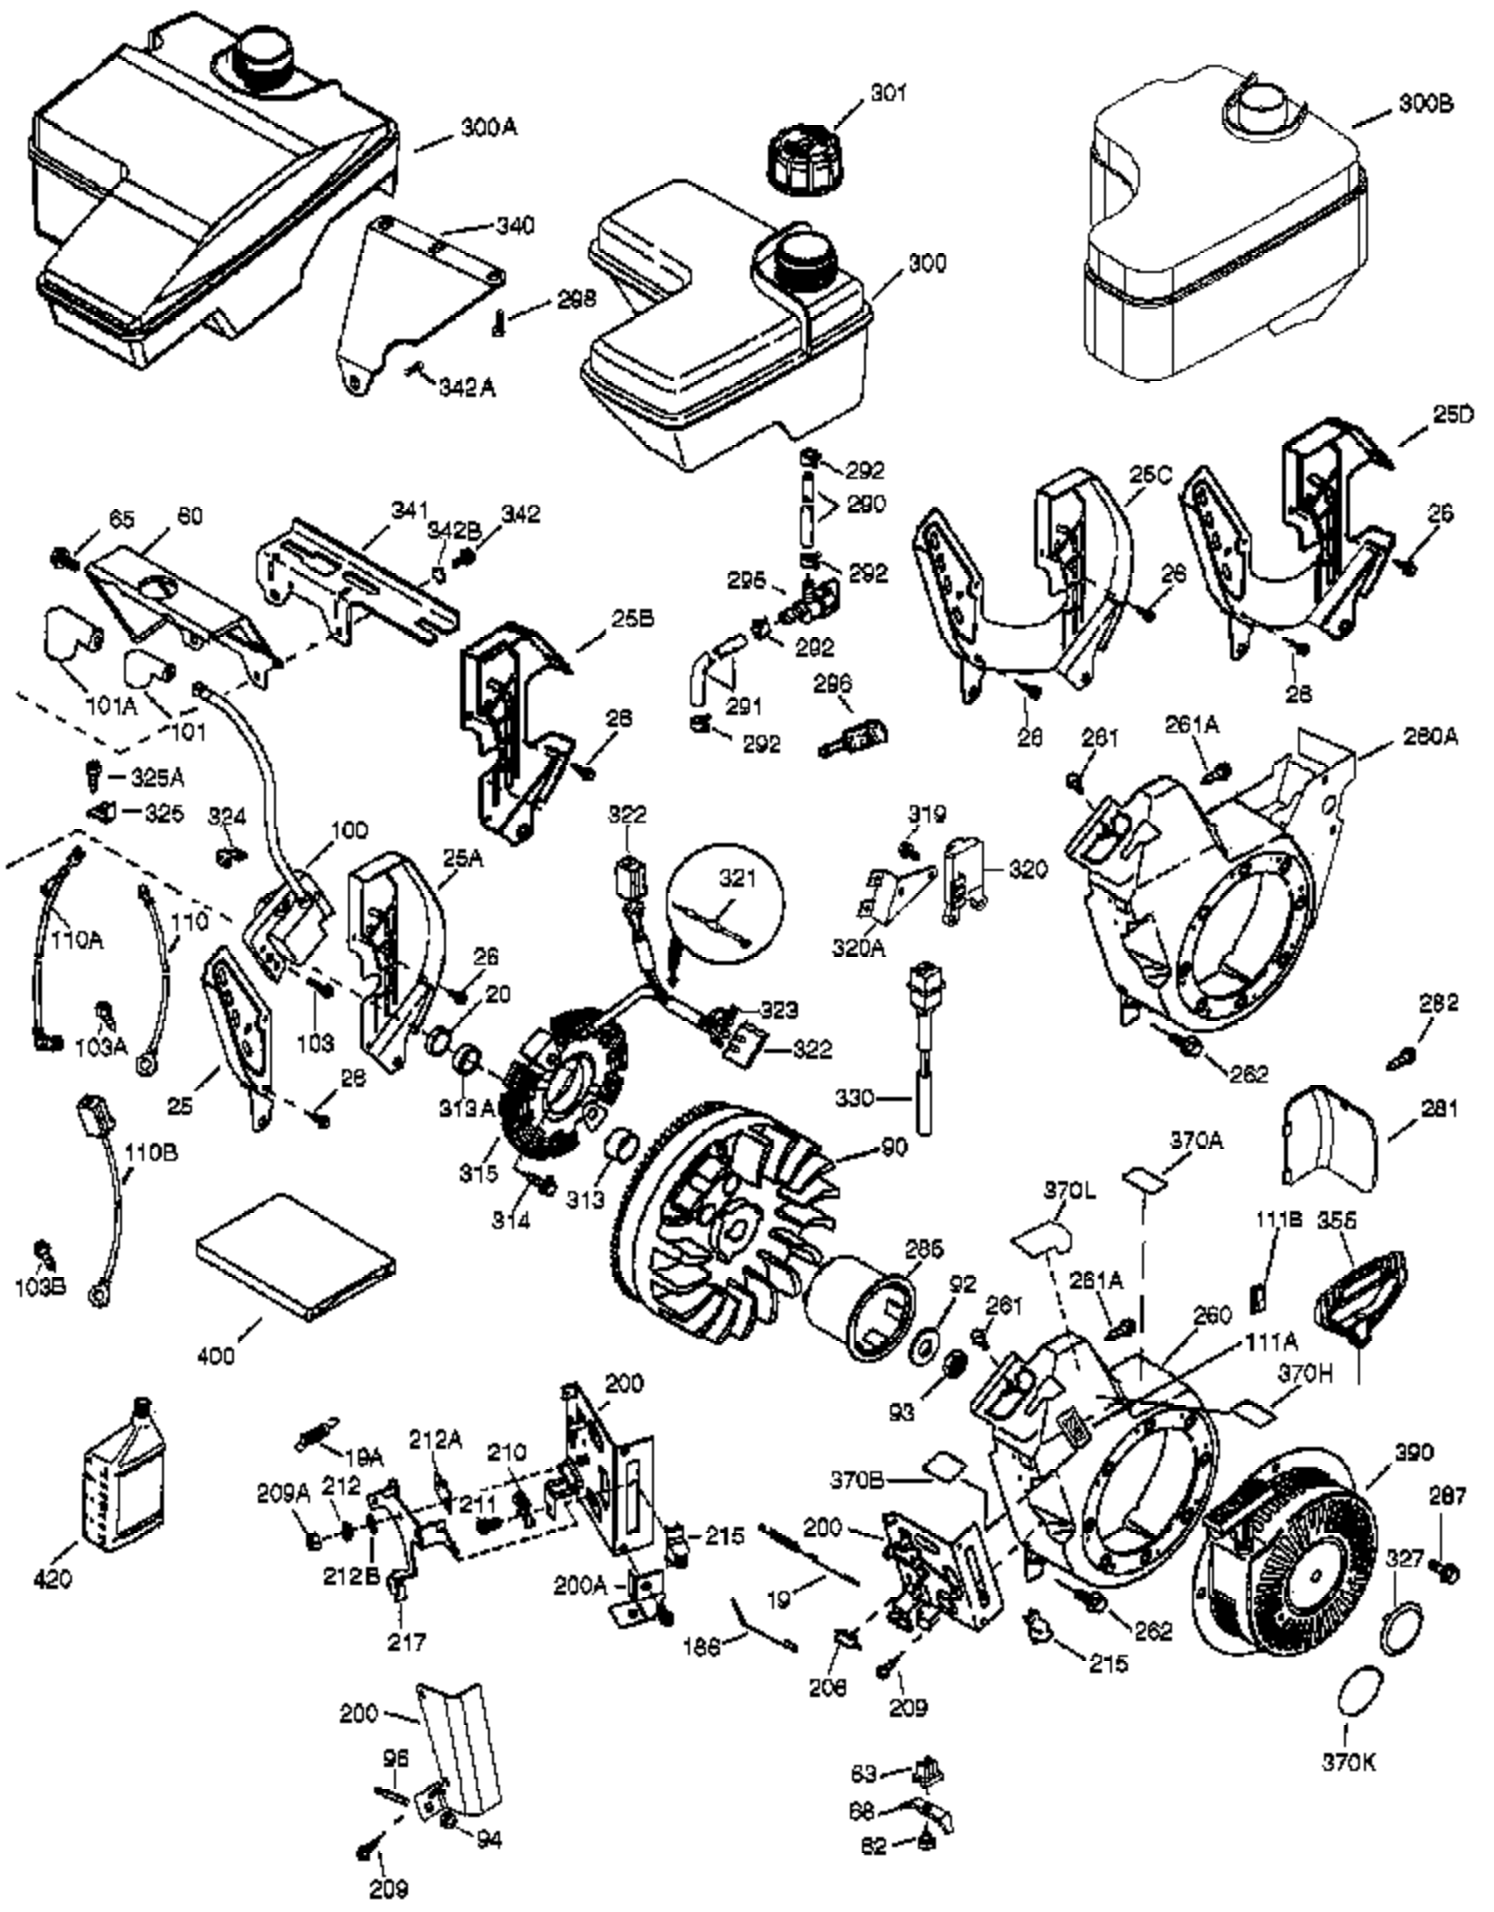

Ref #	Part Number	Qty	Description
19	37111	1	Extension Spring
20	32600	1	Oil Seal
25C	37709	1	Air Baffle (1 pc.)
26	30200	2	Screw, 10-24 x 9/16"
60	36623A	1	Blower Housing Extension
65	30200	1	Screw, 10-24 x 9/16"
90	611205	1	Flywheel
92	650815	1	Belleville Washer
93	650816	1	Flywheel Nut
100	34443C	1	Solid State Ignition
101	610118	1	Spark Plug Cover
103	651007	2	Screw, T-15, 10-24 x 15/16"
110	36054	1	Ground Wire
186	36711	1	Governor Link
200	36736	1	Control Bracket (Incl. 206 & 215)
206	610973	1	Terminal
209	650821	1	Screw, 10-32 x 1/2"
215	36638	1	Control Knob
260	36864	1	Blower Housing
261A	650821	2	Screw, 10-32 x 1/2"
261	651008	1	Screw, 1/4-20 x 31/64"
262	651008	2	Screw, 1/4-20 x 31/64"
285	35985B	1	Starter Cup
287	651008	4	Screw, 1/4-20 x 31/64"
290	30705	1	Fuel Line
292	26460	2	Fuel Line Clamp
300	36863	1	Fuel Tank (Incl. 292 & 301)
301	35355	1	Fuel Cap
313	34080	1	Spacer
341	36644	1	Fuel Tank Bracket
342	651010	2	Screw, 1/4-20 x 7/8"
370A	36261	1	Instruction Decal
370B	35703	1	Speed Control Decal
370K	36695	1	Starter Decal
390	590746	1	Rewind Starter (NOTE: This engine could have e been built with 590704 starter)
400	36716A	1	* Gasket Set (Incl. items marked PK i n notes)
420	730225	1	SAE 30 4-Cycle Engine Oil (Quart)