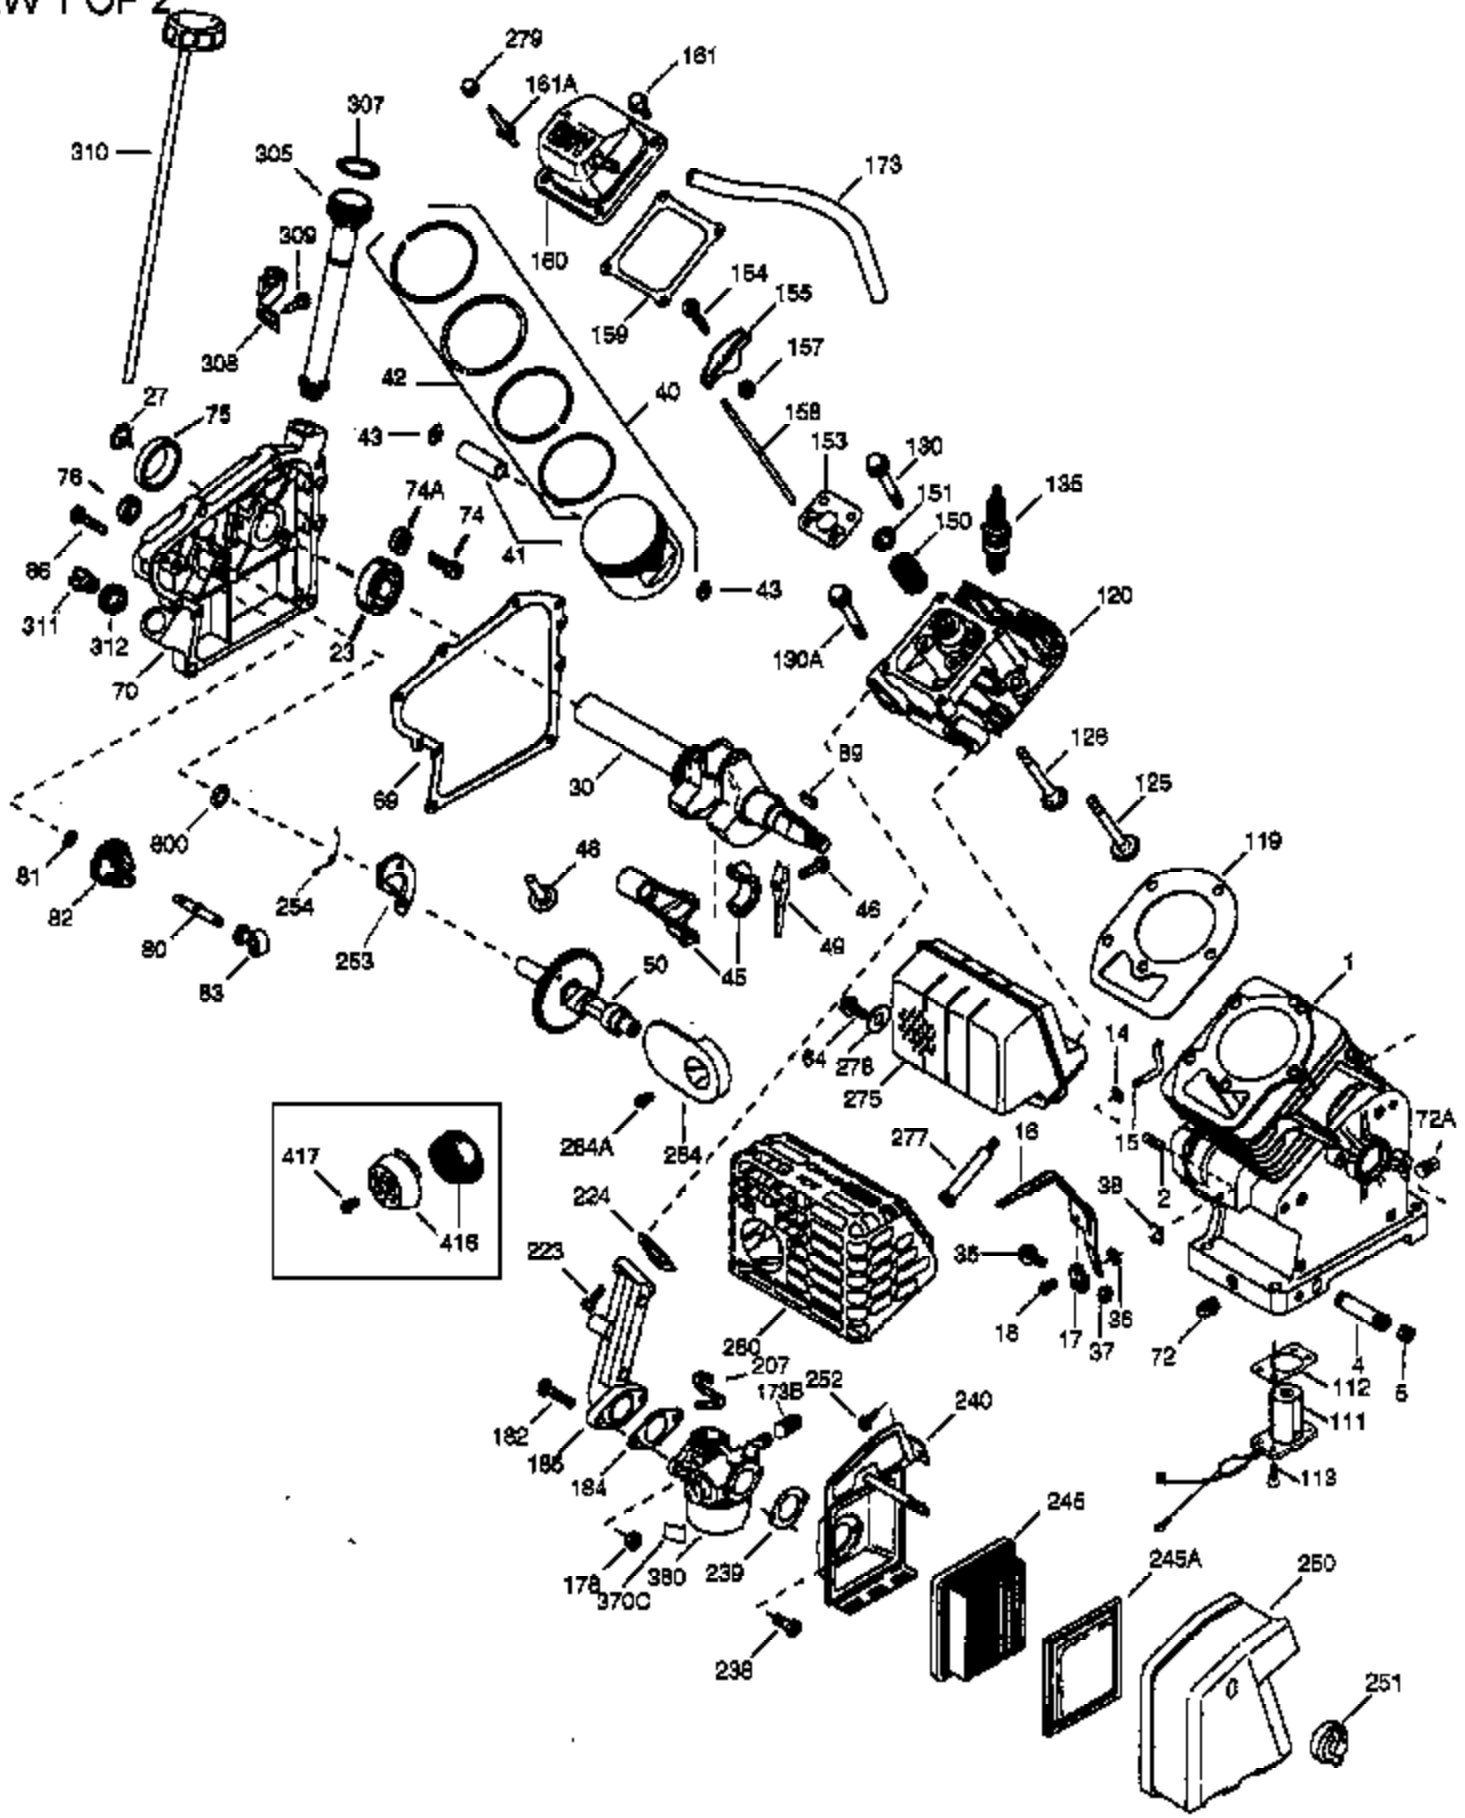

VIEW 1 OF 2

Ref #	Part Number	Qty	Description
	1 36714	1	Cylinder (Incl. 2, 20 & 72)
	2 26727	2	Dowel Pin
	14 28277	1	Washer
	15 30589	1	Governor Rod
	16 36618	1	Governor Lever
	17 36700	1	Governor Lever Clamp
	18 650548	1	Screw, 8-32 x 5/16"
	23 36732	1	Ball Bearing
	27 36733	1	Bearing Retainer
	30 36763	1	Crankshaft
	35 29826	1	Screw, 10-32 x 3/4"
	36 29918	1	Lock Washer
	37 29216	1	Lock Nut, 10-32
	38 29642	1	Retaining Ring
	40 35544A	1	Piston, Pin & Ring Set (Std.)
	40 35545A	1	Piston, Pin & Ring Set (.010" OS)
	40 35546	1	Piston, Pin & Ring Set (.020" OS)
	41 35541	1	Piston & Pin Ass'y. (Std.) (Incl. 43)
	41 35542	1	Piston & Pin Ass'y. (.010" OS) (Incl. 43)
	41 35543	1	Piston & Pin Ass'y. (.020" OS) (Incl. 43)
	42 35547A	1	Ring Set (Std.)
	42 35548A	1	Ring Set (.010" OS)
	42 35549	1	Ring Set (.020" OS)
	43 20381	2	Piston Pin Retaining Ring
	45 32875A	1	Connecting Rod Ass'y. (Incl. 46 & 49)
	46 32610A	2	Connecting Rod Bolt
	48 35616	2	Valve Lifter
	49 36611	1	Oil Dipper
	50 36620	1	Camshaft (Incl. 253 & 254)
	64 650738	1	Screw, 1/4-20 x 5/8"
	69 36624	1	* Cylinder Cover Gasket
	70 36731	1	Cylinder Cover (Incl. 75 thru 83)
	72 27642	1	Oil Drain Plug
	74 30200	2	Screw, 10-24 x 9/16"
	74A 28537	2	Washer
	75 36742	1	Oil Seal
	80 30574A	1	Governor Shaft
	81 30590A	1	Washer
	82 30591	1	Governor Gear Ass'y. (Incl. 81)
	83 36057	1	Governor Spool
	86 650488	8	Screw, 1/4-20 x 1-1/4"
	89 610961	1	Flywheel Key
	119 36715	1	* Cylinder Head Gasket
	120 36739	1	Cylinder Head
	125 36471	1	Exhaust Valve (Std.) (Incl. 151)
	125 36472	1	Exhaust Valve (1/32" OS) (Incl. 151)
	126 37711	1	Intake Valve (Std.) (Incl. 151)
	126 29315C	1	Intake Valve (1/32" OS) (Incl. 151)
	130A 650999	1	Screw, 5/16-18 x 2-41/64"
	130 650912	4	Screw, 5/16-18 x 1-1/2"
	135 34645	1	Resistor Spark Plug (N4C)
	150 31672	2	Valve Spring
	151 31673	2	Valve Spring Cap
	153 36649	1	Push Rod Guide
	154 650913	2	Rocker Arm Stud
	155 35624A	2	Rocker Arm
	157 650914	2	Nut, 1/4-28
	158 36629	2	Push Rod