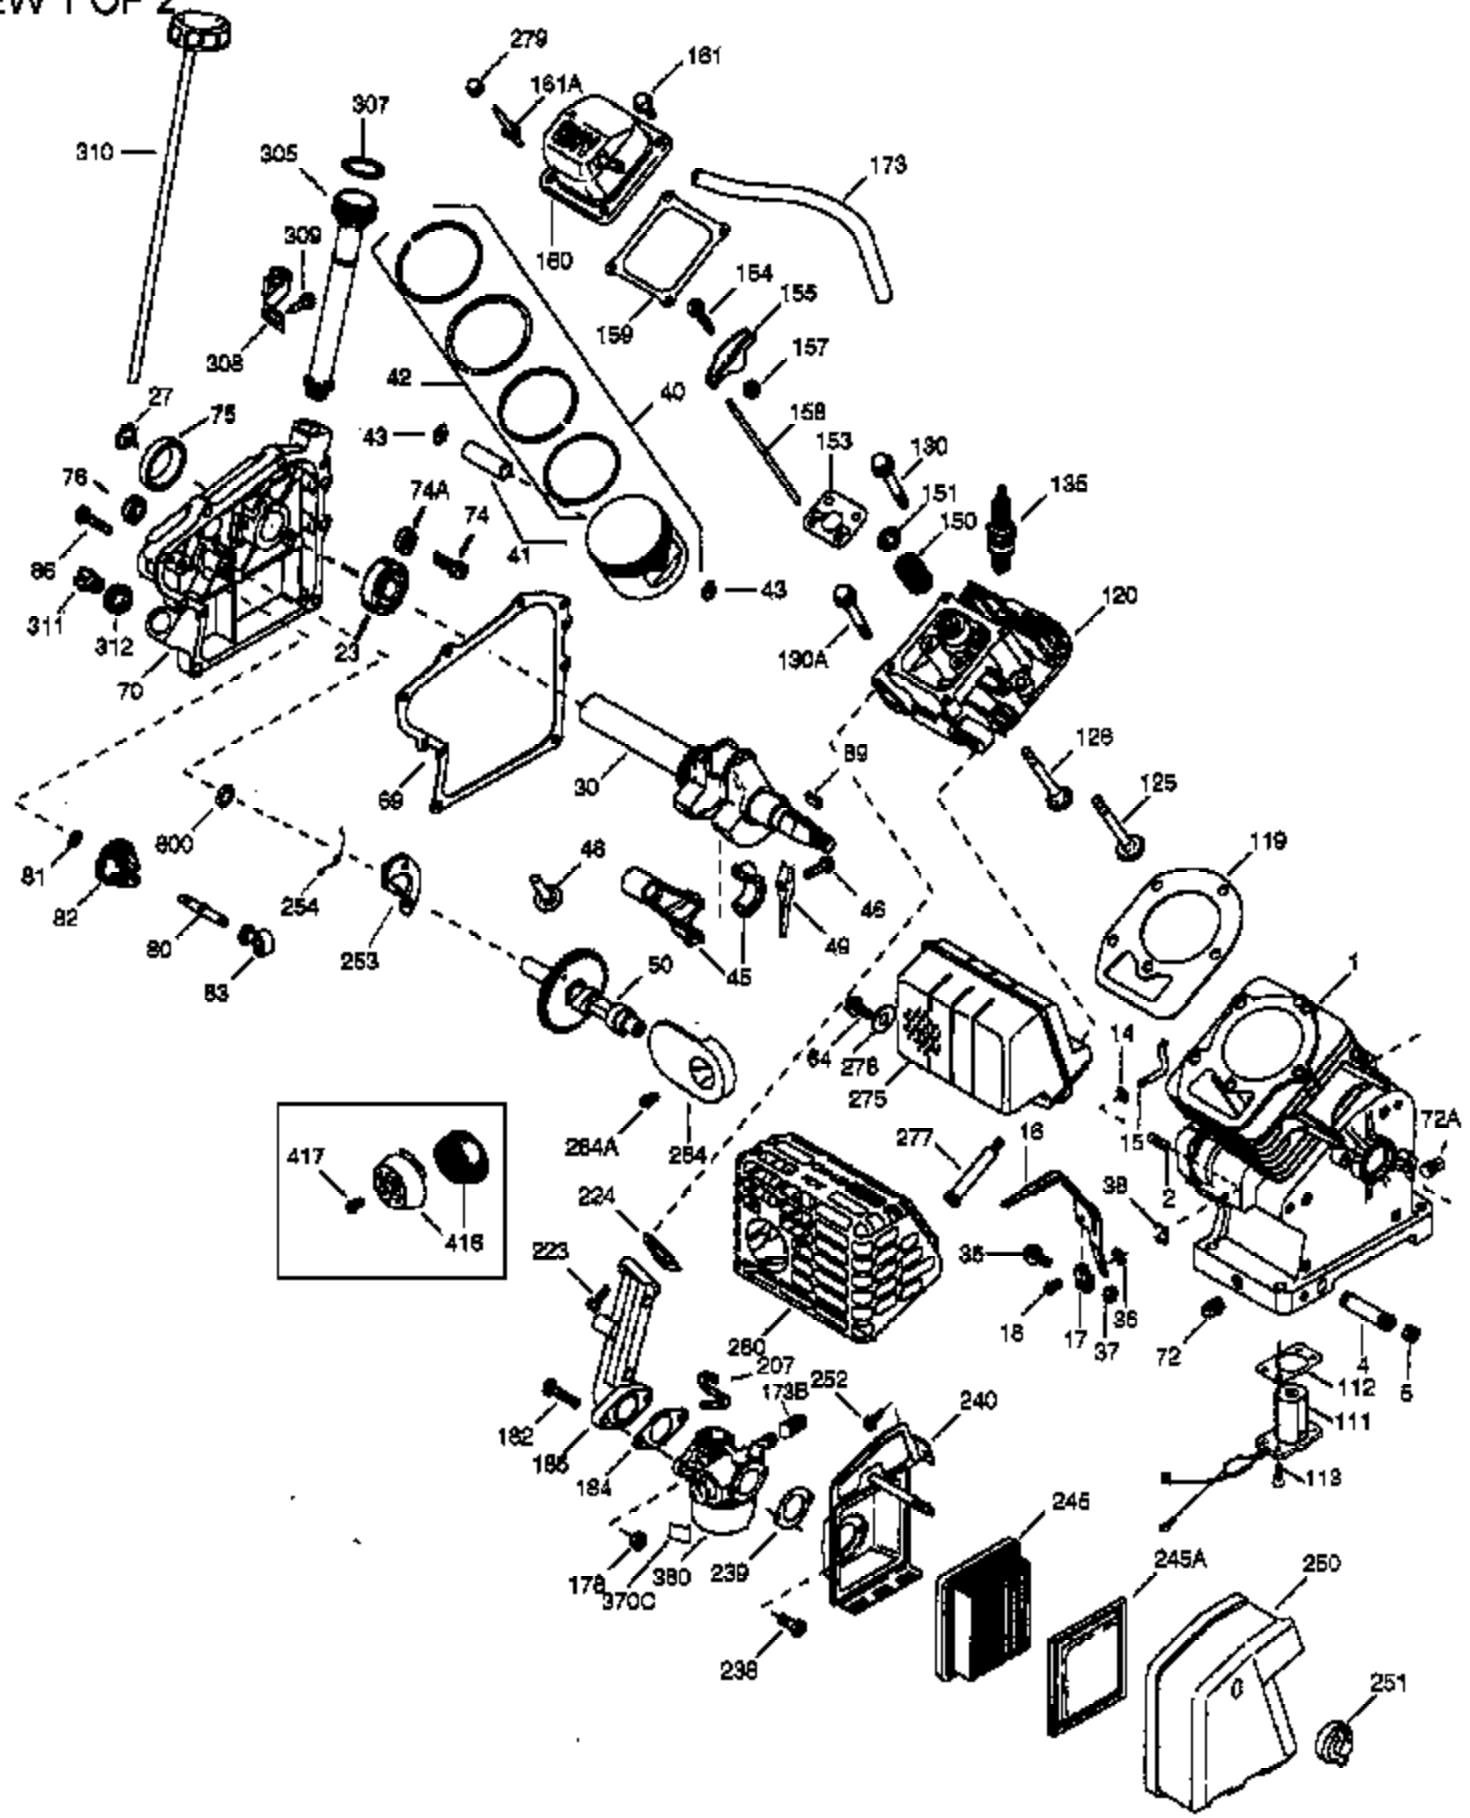

VIEW 1 OF 2

Ref #	Part Number	Qty	Description
	1 36714	1	Cylinder (Incl. 2, 20 & 72)
	2 26727	2	Dowel Pin
	14 28277	1	Washer
	15 30589	1	Governor Rod
	16 36618	1	Governor Lever
	17 36700	1	Governor Lever Clamp
	18 650548	1	Screw, 8-32 x 5/16"
	30 36619	1	Crankshaft
	35 29826	1	Screw, 10-32 x 3/4"
	36 29918	1	Lock Washer
	37 29216	1	Lock Nut, 10-32
	38 29642	1	Retaining Ring
	40 35544A	1	Piston, Pin & Ring Set (Std.)
	40 35545A	1	Piston, Pin & Ring Set (.010" OS)
	40 35546	1	Piston, Pin & Ring Set (.020" OS)
	41 35541	1	Piston & Pin Ass'y. (Std.) (Incl. 43)
	41 35542	1	Piston & Pin Ass'y. (.010" OS) (Incl. 43)
	41 35543	1	Piston & Pin Ass'y. (.020" OS) (Incl. 43)
	42 35547A	1	Ring Set (Std.)
	42 35548A	1	Ring Set (.010" OS)
	42 35549	1	Ring Set (.020" OS)
	43 20381	2	Piston Pin Retaining Ring
	45 32875A	1	Connecting Rod Ass'y. (Incl. 46 & 49)
	46 32610A	2	Connecting Rod Bolt
	48 35616	2	Valve Lifter
	49 36611	1	Oil Dipper
	50 36620	1	Camshaft (Incl. 253 & 254)
	64 651015	1	Screw, 1/4-20 x 1-1/8"
	69 36624	1	* Cylinder Cover Gasket
	70 36625	1	Cylinder Cover (Incl. 75 thru 83)
	72A 28582	1	Oil Drain Plug
	72 27642	1	Oil Drain Plug
	75 27897	1	Oil Seal
	80 30574A	1	Governor Shaft
	81 30590A	1	Washer
	82 30591	1	Governor Gear Ass'y. (Incl. 81)
	83 36057	1	Governor Spool
	86 650488	8	Screw, 1/4-20 x 1-1/4"
	89 610961	1	Flywheel Key
	119 36715	1	* Cylinder Head Gasket
	120 36739	1	Cylinder Head
	125 36471	1	Exhaust Valve (Std.) (Incl. 151)
	125 36472	1	Exhaust Valve (1/32" OS) (Incl. 151)
	126 37711	1	Intake Valve (Std.) (Incl. 151)
	126 29315C	1	Intake Valve (1/32" OS) (Incl. 151)
	130A 650999	1	Screw, 5/16-18 x 2-41/64"
	130 650912	4	Screw, 5/16-18 x 1-1/2"
	135 34645	1	Resistor Spark Plug (N4C)
	150 31672	2	Valve Spring
	151 31673	2	Valve Spring Cap
	153 36649	1	Push Rod Guide
	154 650913	2	Rocker Arm Stud
	155 35624A	2	Rocker Arm
	157 650914	2	Nut, 1/4-28
	158 36629	2	Push Rod
	159 35626	1	* Rocker Arm Cover Gasket
	160 36630A	1	Rocker Arm Cover
	161 651008	2	Screw, 1/4-20 x 31/64"