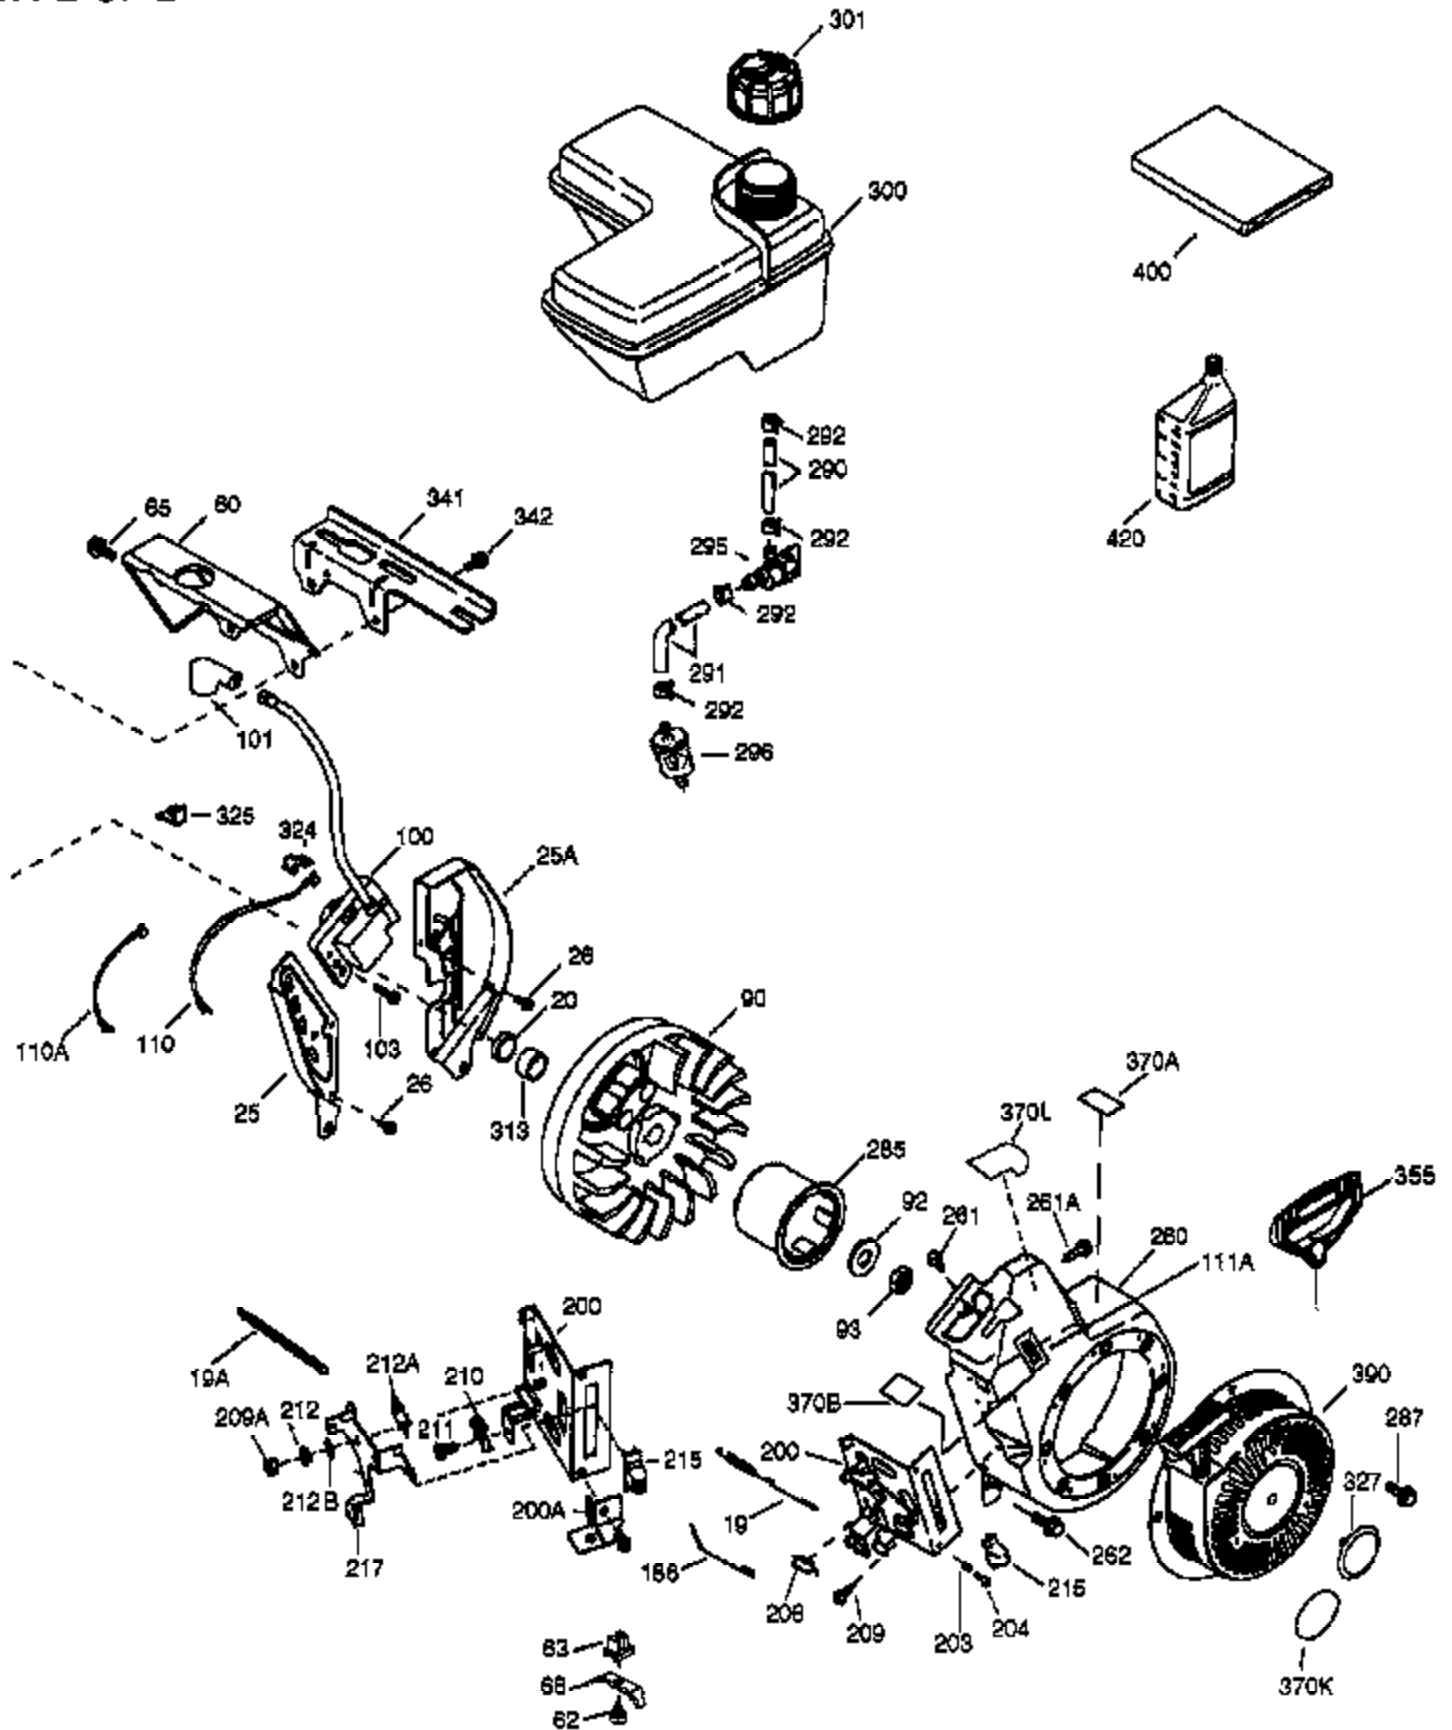

VIEW 2 OF 2

Ref #	Part Number	Qty	Description
19	36710	1	Extension Spring
19A	36741	1	Extension Spring
20	32600	1	Oil Seal
25	36621	1	Air Baffle (Left)
25A	36622	1	Air Baffle (Right)
26	30200	2	Screw, 10-24 x 9/16"
60	36623	1	Blower Housing Extension
62	650760	1	Screw, 8-32 x 3/8"
63	28545	1	Grommet
65	30200	1	Screw, 10-24 x 9/16"
68	33356	1	Ground Terminal
90	611205	1	Flywheel
92	650815	1	Belleville Washer
93	650816	1	Flywheel Nut
100	34443A	1	Solid State Ignition
101	610118	1	Spark Plug Cover
103	651007	2	Screw, Torx T-15, 10-24 x 15/16"
110	36681	1	Ground Wire
186	36711	1	Governor Link
200A	37249	1	Control Bracket
200	36740	1	Control Bracket (Incl. 19A, 210 & 211)
209	650821	2	Screw, 10-32 x 1/2"
210	27793	1	Conduit Clip
211	28942	2	Screw, 10-32 x 3/8"
260	36636	1	Blower Housing
261	651008	1	Screw, 1/4-20 x 31/64"
261A	650821	1	Screw, 10-32 x 1/2"
262	651008	2	Screw, 1/4-20 x 31/64"
285	35985A	1	Starter Cup
287	0	4	Rivet (Can be purchased locally)
290	30705	1	Fuel Line
292	26460	2	Fuel Line Clamp
300	36643	1	Fuel Tank (Incl. 301)
301	35355	1	Fuel Cap
313	34080	1	Spacer
325	29443	1	Wire Clip
341	36644	1	Fuel Tank Bracket
342	651010	2	Screw, 1/4-20 x 7/8"
370K	36695	1	Starter Decal
370A	36261	1	Lubrication Decal
390	590736	1	Rewind Starter
400	36716A	1	* Gasket Set (Incl. items marked PK i n notes) Incl. (1) each of 26756, 27272A, 29673, 35626, 36581, 36624, 36738
420	730225	1	SAE 30 4-Cycle Engine Oil (Quart)