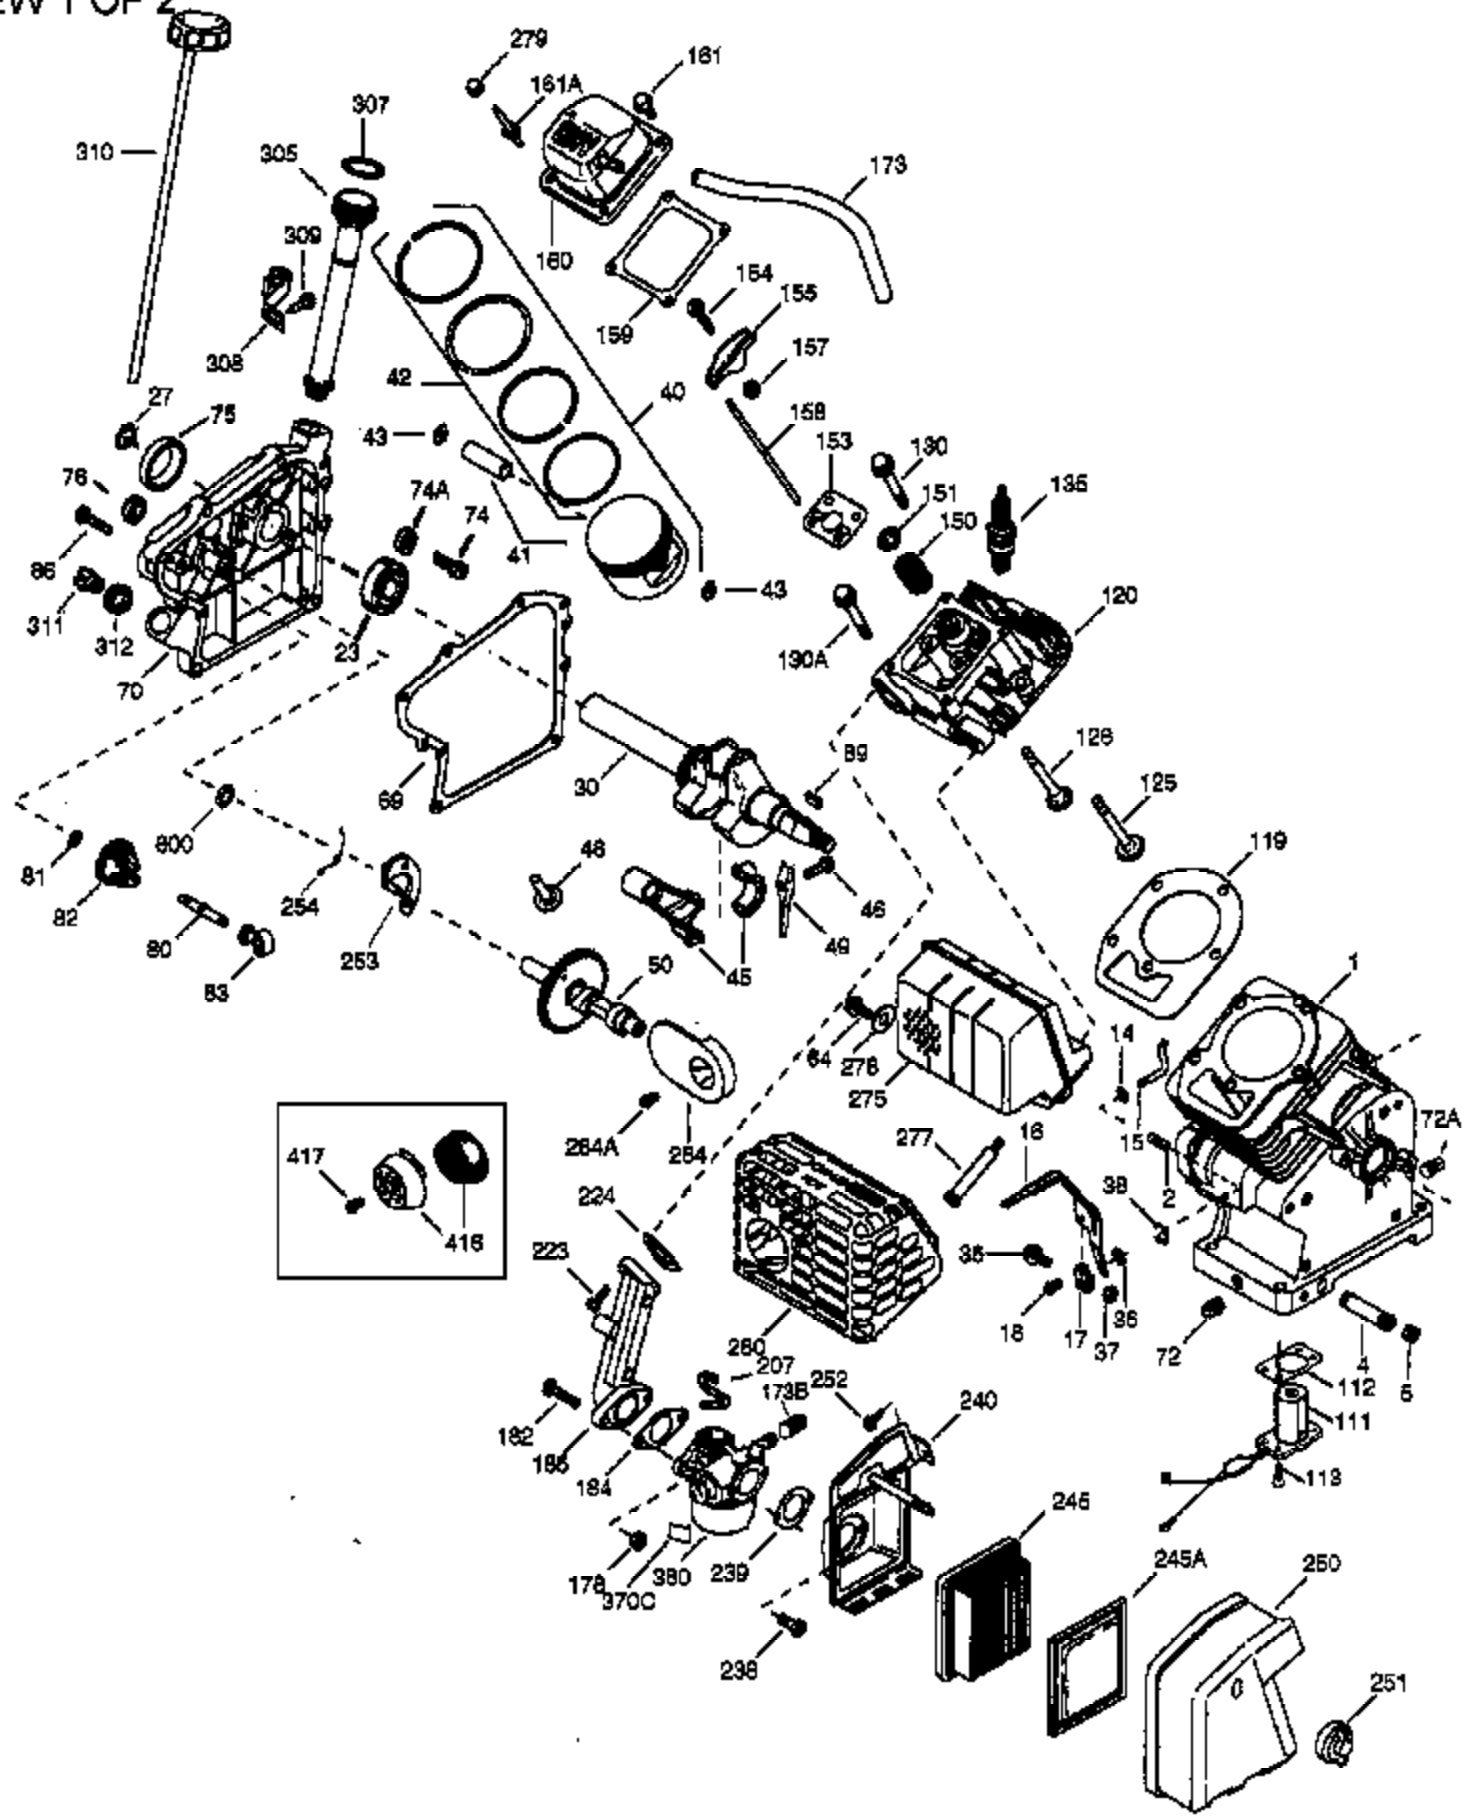

VIEW 1 OF 2

Ref #	Part Number	Qty	Description
	1 36714	1	Cylinder (Incl. 2, 20 & 72)
	2 26727	2	Dowel Pin
	14 28277	1	Washer
	15 30589	1	Governor Rod
	16 36618	1	Governor Lever
	17 36700	1	Governor Lever Clamp
	18 650548	1	Screw, 8-32 x 5/16"
	30 34734A	1	Crankshaft
	35 29826	1	Screw, 10-32 x 3/4"
	36 29918	1	Lock Washer
	37 29216	1	Lock Nut, 10-32
	38 29642	1	Retaining Ring
	40 35544A	1	Piston, Pin & Ring Set (Std.)
	40 35545A	1	Piston, Pin & Ring Set (.010" OS)
	40 35546	1	Piston, Pin & Ring Set (.020" OS)
	41 35541	1	Piston & Pin Ass'y. (Std.) (Incl. 43)
	41 35542	1	Piston & Pin Ass'y. (.010" OS) (Incl. 43)
	41 35543	1	Piston & Pin Ass'y. (.020" OS) (Incl. 43)
	42 35547A	1	Ring Set (Std.)
	42 35548A	1	Ring Set (.010" OS)
	42 35549	1	Ring Set (.020" OS)
	43 20381	2	Piston Pin Retaining Ring
	45 32875A	1	Connecting Rod Ass'y. (Incl. 46 & 49)
	46 32610A	2	Connecting Rod Bolt
	48 35616	2	Valve Lifter
	49 36611	1	Oil Dipper
	50 36620	1	Camshaft (Incl. 253 & 254)
	64 651015	1	Screw, 1/4-20 x 1-1/8"
	69 36624	1	* Cylinder Cover Gasket
	70 36625	1	Cylinder Cover (Incl. 75 thru 83 & 31 1)
	72 27642	1	Oil Drain Plug
	75 27897	1	Oil Seal
	80 30574A	1	Governor Shaft
	81 30590A	1	Washer
	82 30591	1	Governor Gear Ass'y. (Incl. 81)
	83 36057	1	Governor Spool
	86 650488	8	Screw, 1/4-20 x 1-1/4"
	89 610961	1	Flywheel Key
	119 36738	1	* Cylinder Head Gasket
	120 36739	1	Cylinder Head
	125 36471	1	Exhaust Valve (Std.) (Incl. 151)
	125 36472	1	Exhaust Valve (1/32" OS) (Incl. 151)
	126 37711	1	Intake Valve (Std.) (Incl. 151)
	126 29315C	1	Intake Valve (1/32" OS) (Incl. 151)
	130A 650999	1	Screw, 5/16-18 x 2-41/64"
	130 650912	4	Screw, 5/16-18 x 1-1/2"
	135 34645	1	Resistor Spark Plug (RN4C)
	150 31672	2	Valve Spring
	151 31673	2	Valve Spring Cap
	153 36649	1	Push Rod Guide
	154 650913	2	Rocker Arm Stud
	155 35624A	2	Rocker Arm
	157 650914	2	Nut, 1/4-28
	158 36629	2	Push Rod
	159 35626	1	* Rocker Arm Cover Gasket
	160 36630A	1	Rocker Arm Cover
	161A 651012	2	Stud
	161 651008	2	Screw, 1/4-20 x 31/64"