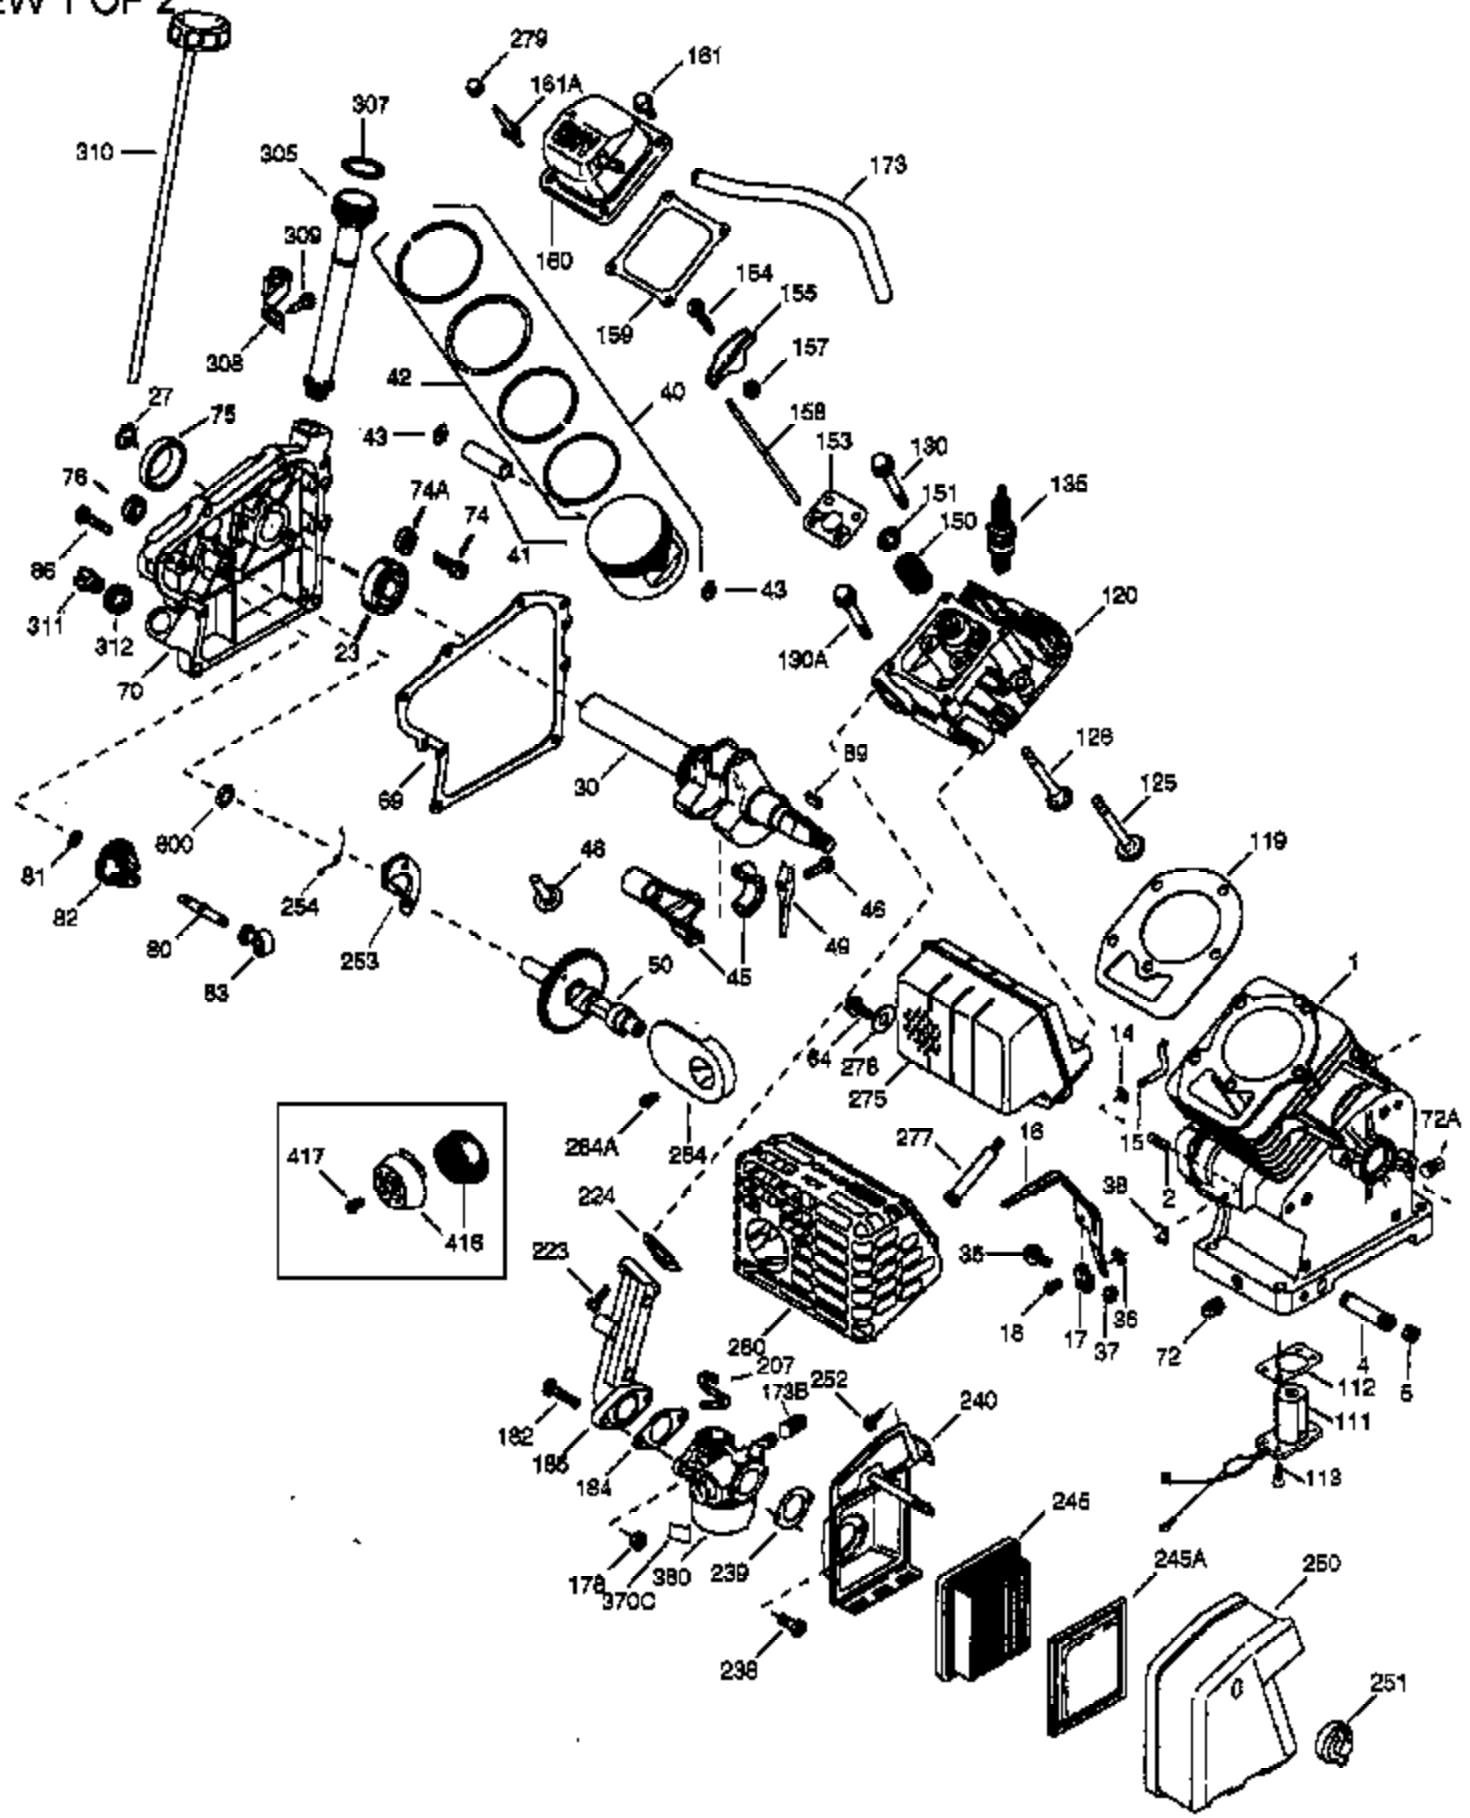

VIEW 1 OF 2

Ref #	Part Number	Qty	Description
	1 36617	1	Cylinder (Incl. 2, 20 & 72)
	2 26727	2	Dowel Pin
	14 28277	1	Washer
	15 30589	1	Governor Rod
	16 36618	1	Governor Lever
	17 36700	1	Governor Lever Clamp
	18 650548	1	Screw, 8-32 x 5/16"
	30 35133	1	Crankshaft
	35 29826	1	Screw, 10-32 x 3/4"
	36 29918	1	Lock Washer
	37 29216	1	Lock Nut, 10-32
	38 29642	1	Retaining Ring
	40 35544A	1	Piston, Pin & Ring Set (Std.)
	40 35545A	1	Piston, Pin & Ring Set (.010" OS)
	40 35546	1	Piston, Pin & Ring Set (.020" OS)
	41 35541	1	Piston & Pin Ass'y. (Std.) (Incl. 43)
	41 35542	1	Piston & Pin Ass'y. (.010" OS) (Incl. 43)
	41 35543	1	Piston & Pin Ass'y. (.020" OS) (Incl. 43)
	42 35547A	1	Ring Set (Std.)
	42 35548A	1	Ring Set (.010" OS)
	42 35549	1	Ring Set (.020" OS)
	43 20381	2	Piston Pin Retaining Ring
	45 32875A	1	Connecting Rod Ass'y. (Incl. 46 & 49)
	46 32610A	2	Connecting Rod Bolt
	48 35616	2	Valve Lifter
	49 36611	1	Oil Dipper
	50 36620	1	Camshaft (Incl. 253 & 254)
	64 651015	1	Screw, 1/4-20 x 1-1/8"
	69 36624	1	* Cylinder Cover Gasket
	70 36625	1	Cylinder Cover (Incl. 75 thru 83)
	72A 28582	1	Oil Drain Plug
	72 27642	2	Oil Drain Plug
	75 27897	1	Oil Seal
	80 30574A	1	Governor Shaft
	81 30590A	1	Washer
	82 30591	1	Governor Gear Ass'y. (Incl. 81)
	83 36057	1	Governor Spool
	86 650488	8	Screw, 1/4-20 x 1-1/4"
	89 610961	1	Flywheel Key
	119 36626	1	* Cylinder Head Gasket
	120 36628	1	Cylinder Head
	125 36471	1	Exhaust Valve (Std.) (Incl. 151)
	125 36472	1	Exhaust Valve (1/32" OS) (Incl. 151)
	126 37711	1	Intake Valve (Std.) (Incl. 151)
	126 29315C	1	Intake Valve (1/32" OS) (Incl. 151)
	130A 650999	1	Screw, 5/16-18 x 2-41/64"
	130 650912	4	Screw, 5/16-18 x 1-1/2"
	135 34645	1	Resistor Spark Plug (RN4C)
	150 31672	2	Valve Spring
	151 31673	2	Valve Spring Cap
	153 36649	1	Push Rod Guide
	154 650913	2	Rocker Arm Stud
	155 35624A	2	Rocker Arm
	157 650914	2	Nut, 1/4-28
	158 36629	2	Push Rod
	159 35626	1	* Rocker Arm Cover Gasket
	160 36630A	1	Rocker Arm Cover
	161A 651012	2	Stud