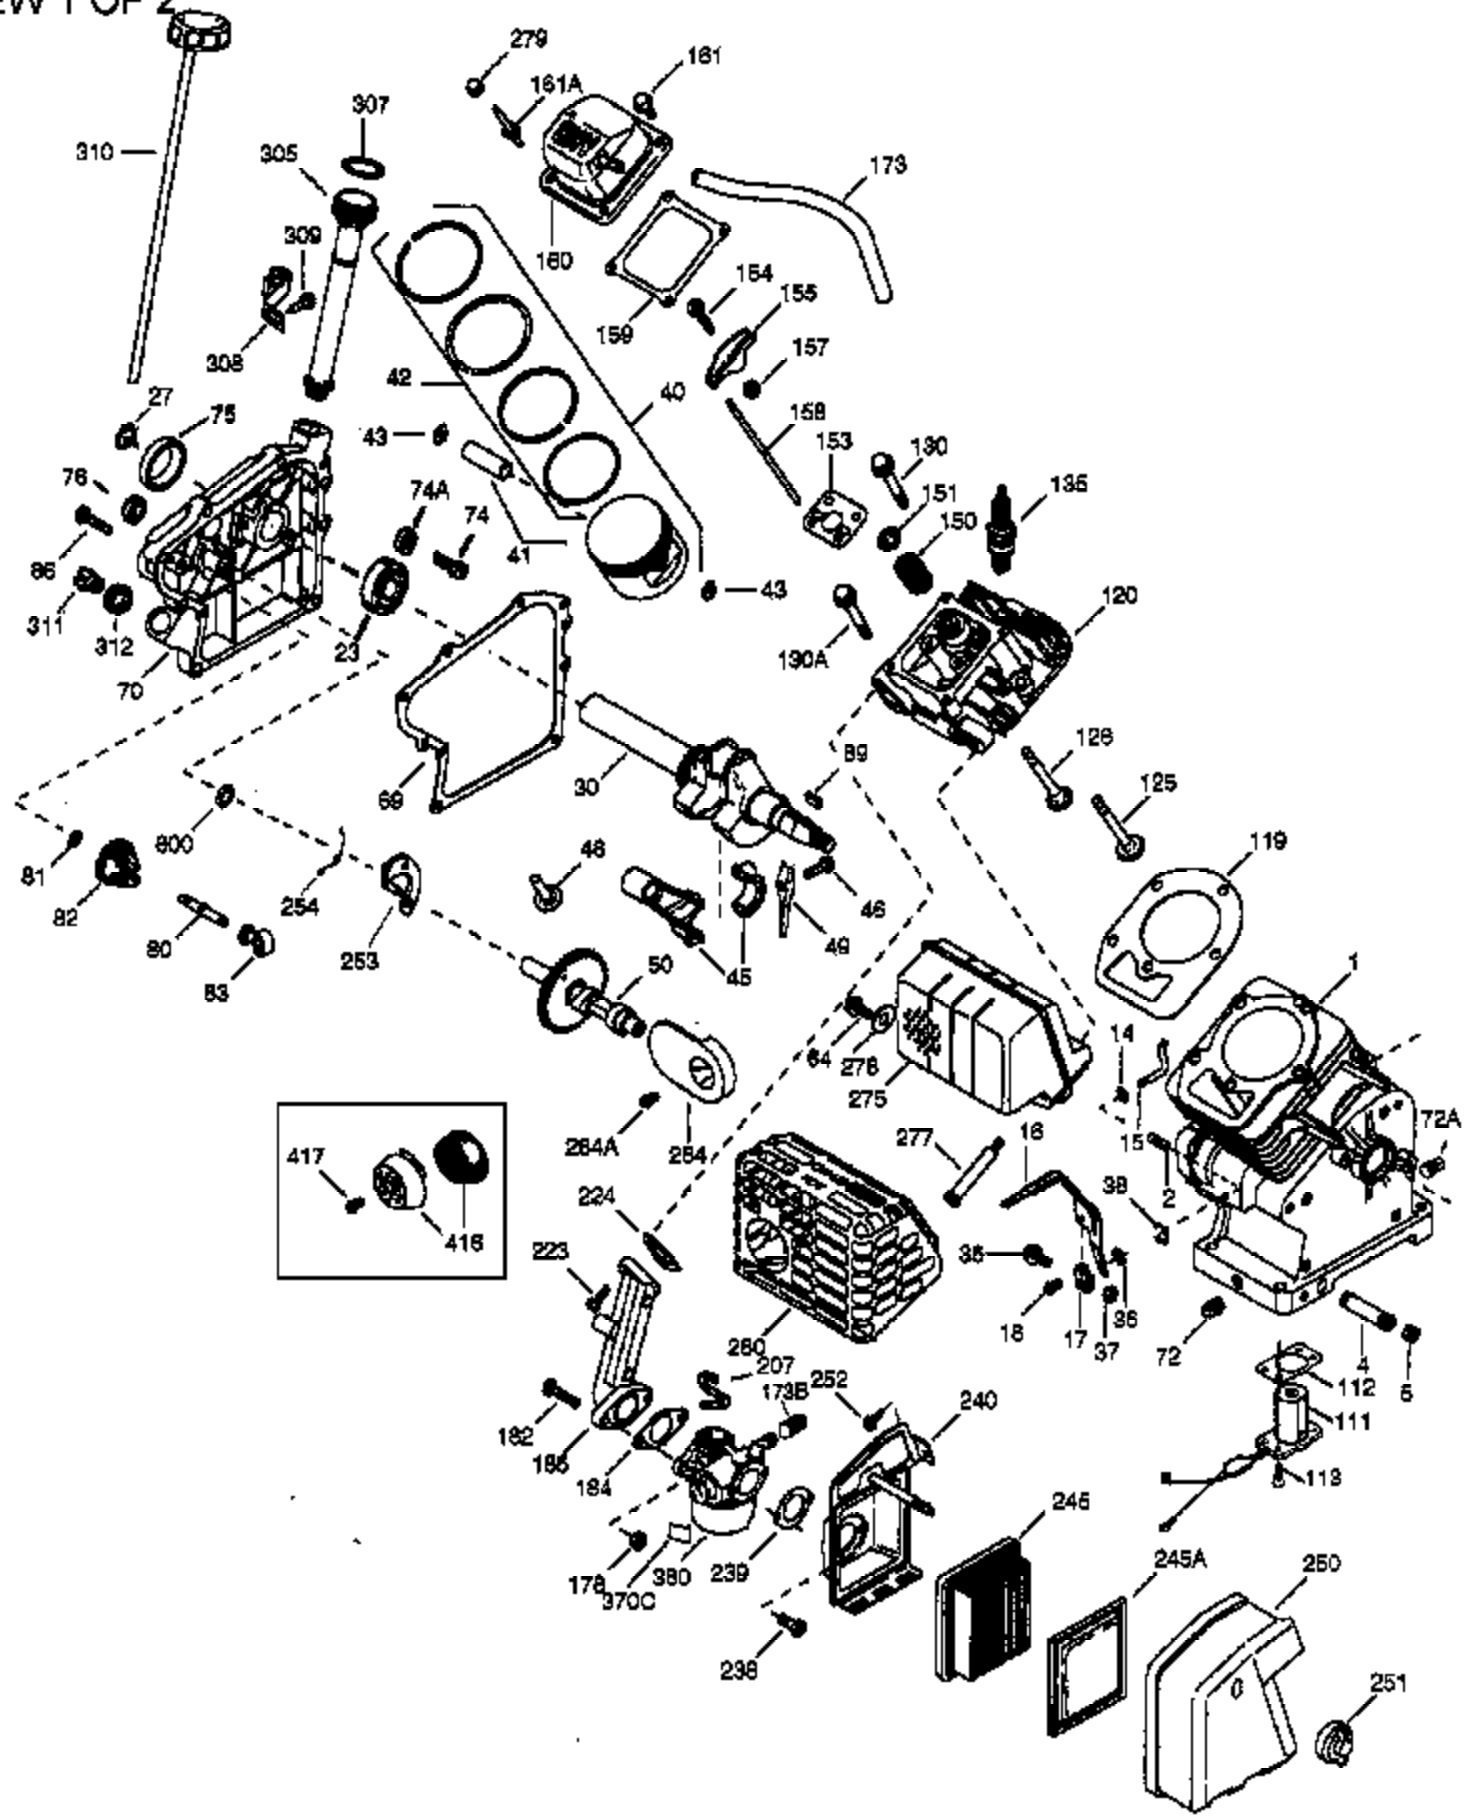

VIEW 1 OF 2

Ref #	Part Number	Qty	Description
	1 36714	1	Cylinder (Incl. 2, 20 & 72)
	2 26727	2	Dowel Pin
	14 28277	1	Washer
	15 30589	1	Governor Rod
	16 36618	1	Governor Lever
	17 36700	1	Governor Lever Clamp
	18 650548	1	Screw, 8-32 x 5/16"
	30 35133	1	Crankshaft
	35 29826	1	Screw, 10-32 x 3/4"
	36 29918	1	Lock Washer
	37 29216	1	Lock Nut, 10-32
	38 29642	1	Retaining Ring
	40 35544A	1	Piston, Pin & Ring Set (Std.)
	40 35545A	1	Piston, Pin & Ring Set (.010" OS)
	40 35546	1	Piston, Pin & Ring Set (.020" OS)
	41 35541	1	Piston & Pin Ass'y. (Std.) (Incl. 43)
	41 35542	1	Piston & Pin Ass'y. (.010" OS) (Incl. 43)
	41 35543	1	Piston & Pin Ass'y. (.020" OS) (Incl. 43)
	42 35547A	1	Ring Set (Std.)
	42 35548A	1	Ring Set (.010" OS)
	42 35549	1	Ring Set (.020" OS)
	43 20381	2	Piston Pin Retaining Ring
	45 32875A	1	Connecting Rod Ass'y. (Incl. 46 & 49)
	46 32610A	2	Connecting Rod Bolt
	48 35616	2	Valve Lifter
	49 36611	1	Oil Dipper
	50 36620	1	Camshaft
	64 651015	1	Screw, 1/4-20 x 1-1/8"
	69 36624	1	* Cylinder Cover Gasket
	70 36625	1	Cylinder Cover (Incl. 75 thru 83)
	72 27642	1	Oil Drain Plug
	75 27897	1	Oil Seal
	80 30574A	1	Governor Shaft
	81 30590A	1	Washer
	82 30591	1	Governor Gear Ass'y. (Incl. 81)
	83 36057	1	Governor Spool
	86 650488	8	Screw, 1/4-20 x 1-1/4"
	89 610961	1	Flywheel Key
	119 36738	1	* Cylinder Head Gasket
	120 36739	1	Cylinder Head
	125 36471	1	Exhaust Valve (Std.) (Incl. 151)
	125 36472	1	Exhaust Valve (1/32" OS) (Incl. 151)
	126 37711	1	Intake Valve (Std.) (Incl. 151)
	126 29315C	1	Intake Valve (1/32" OS) (Incl. 151)
	130A 650999	1	Screw, 5/16-18 x 2-41/64"
	130 650912	4	Screw, 5/16-18 x 1-1/2"
	135 34645	1	Resistor Spark Plug (RN4C)
	150 31672	2	Valve Spring
	151 31673	2	Valve Spring Cap
	153 36649	1	Push Rod Guide
	154 650913	2	Rocker Arm Stud
	155 35624A	2	Rocker Arm
	157 650914	2	Nut, 1/4-28
	158 36629	2	Push Rod
	159 35626	1	* Rocker Arm Cover Gasket
	160 36630A	1	Rocker Arm Cover
	161A 651012	2	Stud
	161 651008	2	Screw, 1/4-20 x 31/64"