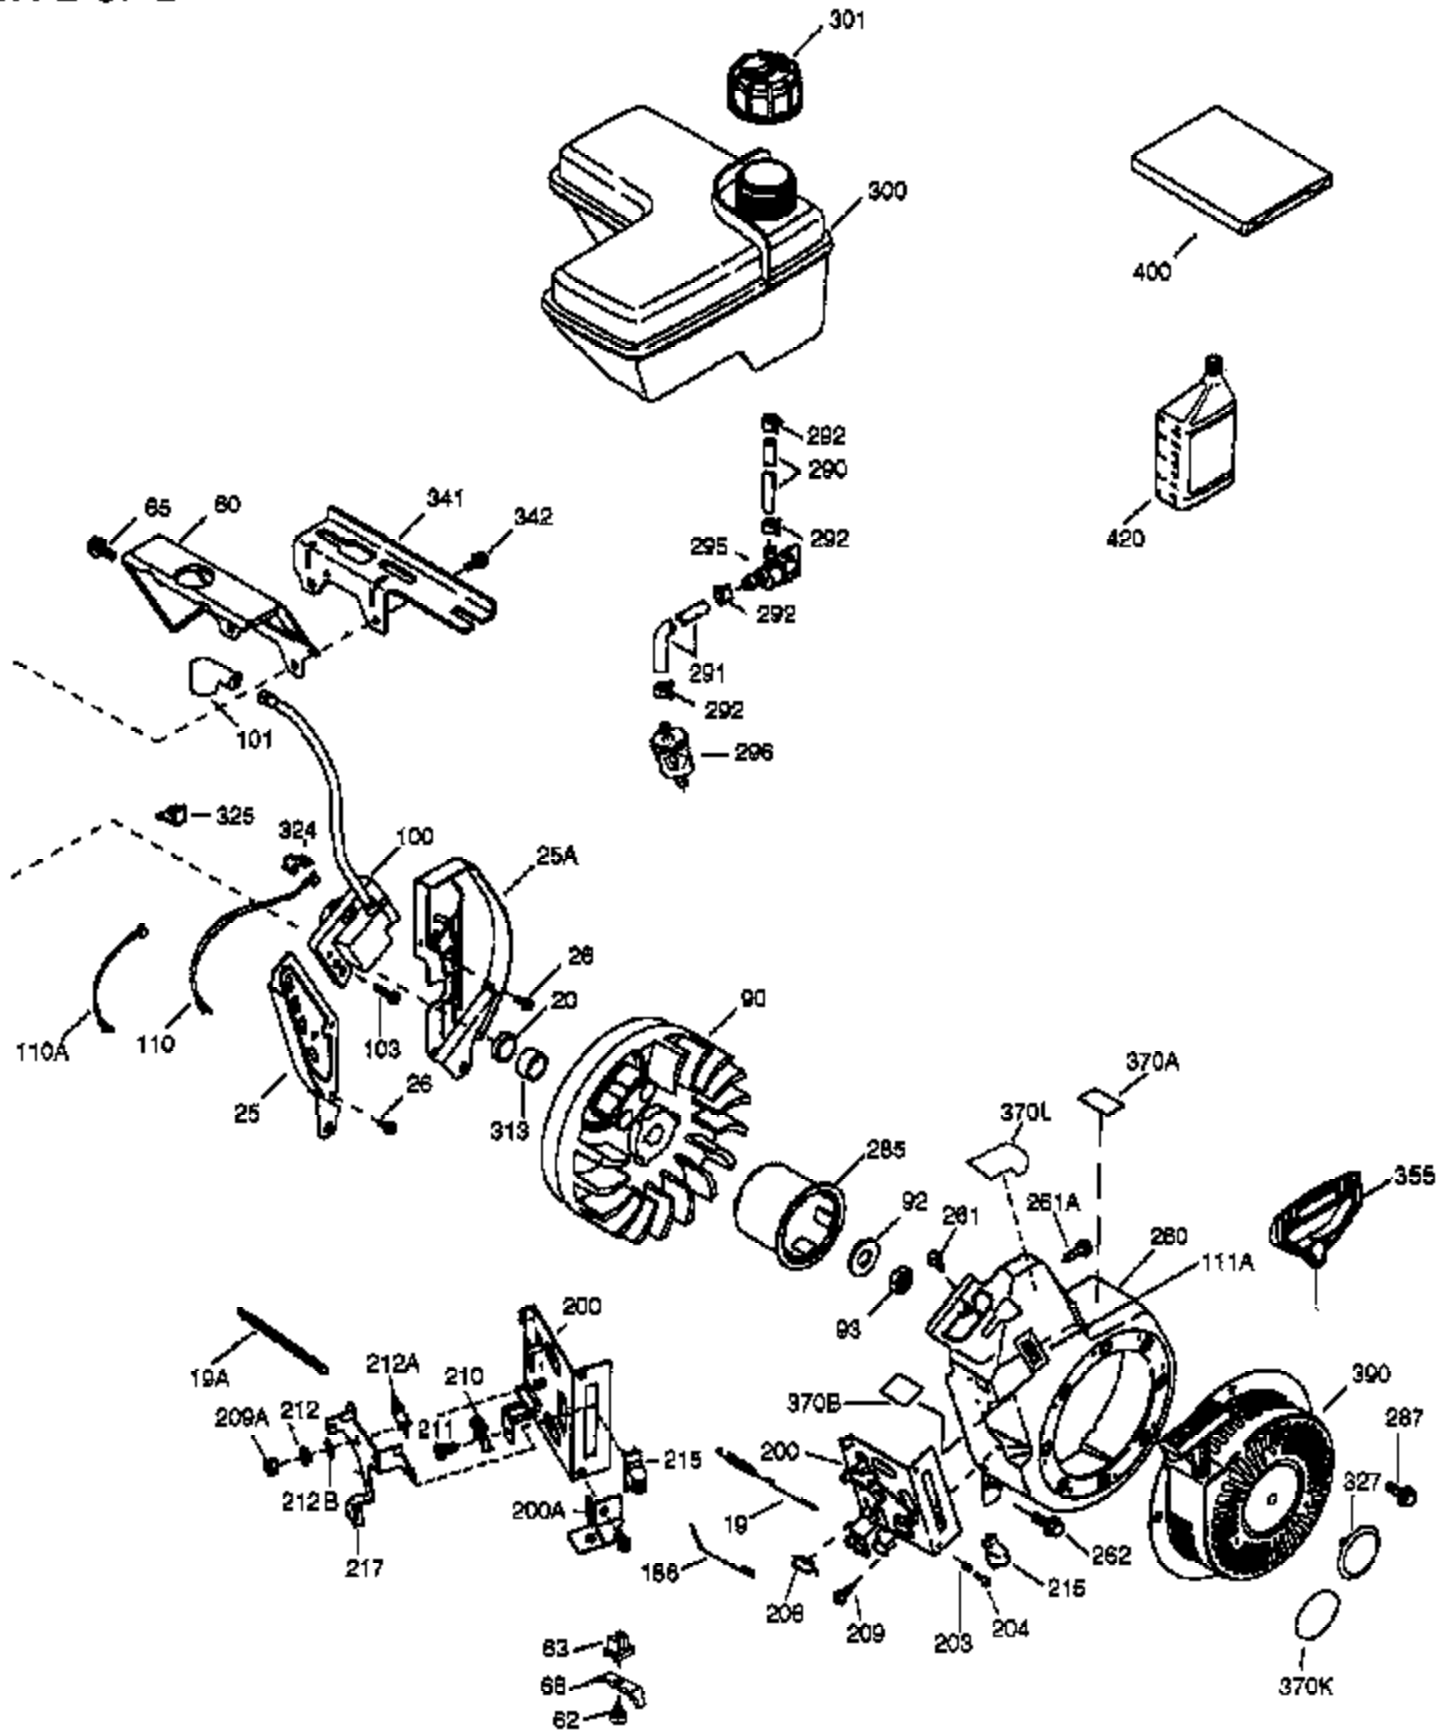

VIEW 2 OF 2

Ref #	Part Number	Qty	Description
19	36710	1	Extension Spring
19A	36741	1	Extension Spring
20	32600	1	Oil Seal
25	36621	1	Air Baffle (Left)
25A	36622	1	Air Baffle (Right)
26	30200	2	Screw, 10-24 x 9/16"
60	36623	1	Blower Housing Extension
62	650760	1	Screw, 8-32 x 3/8"
63	28545	1	Grommet
65	30200	1	Screw, 10-24 x 9/16"
68	33356	1	Ground Terminal
90	611205	1	Flywheel
92	650815	1	Belleville Washer
93	650816	1	Flywheel Nut
100	34443A	1	Solid State Ignition
101	610118	1	Spark Plug Cover
103	651007	2	Screw, Torx T-15, 10-24 x 15/16"
110	36681	1	Ground Wire
186	36711	1	Governor Link
200A	37249	1	Control Bracket
200	36740	1	Control Bracket (Incl. 19A, 210 & 211)
209	650821	2	Screw, 10-32 x 1/2"
210	27793	1	Conduit Clip
211	28942	2	Screw, 10-32 x 3/8"
260	36753	1	Blower Housing
261	651008	1	Screw, 1/4-20 x 31/64"
261A	650821	1	Screw, 10-32 x 1/2"
262	651008	2	Screw, 1/4-20 x 31/64"
285	35985B	1	Starter Cup
287	0	4	Rivet (Can be purchased locally)
290	30705	1	Fuel Line
292	26460	2	Fuel Line Clamp
300	36752	1	Fuel Tank (Incl. 292 & 301)
301	35355	1	Fuel Cap
313	34080	1	Spacer
325	29443	1	Wire Clip
341	36644	1	Fuel Tank Bracket
342	651010	2	Screw, 1/4-20 x 7/8"
370K	36695	1	Starter Decal
370A	36261	1	Lubrication Decal
390	590736	1	Rewind Starter
400	36716A	1	* Gasket Set (Incl. items marked PK i n notes) Incl. (1) each of 26756, 27272A, 29673, 35626, 36581, 36624, 36738
420	730225	1	SAE 30 4-Cycle Engine Oil (Quart)