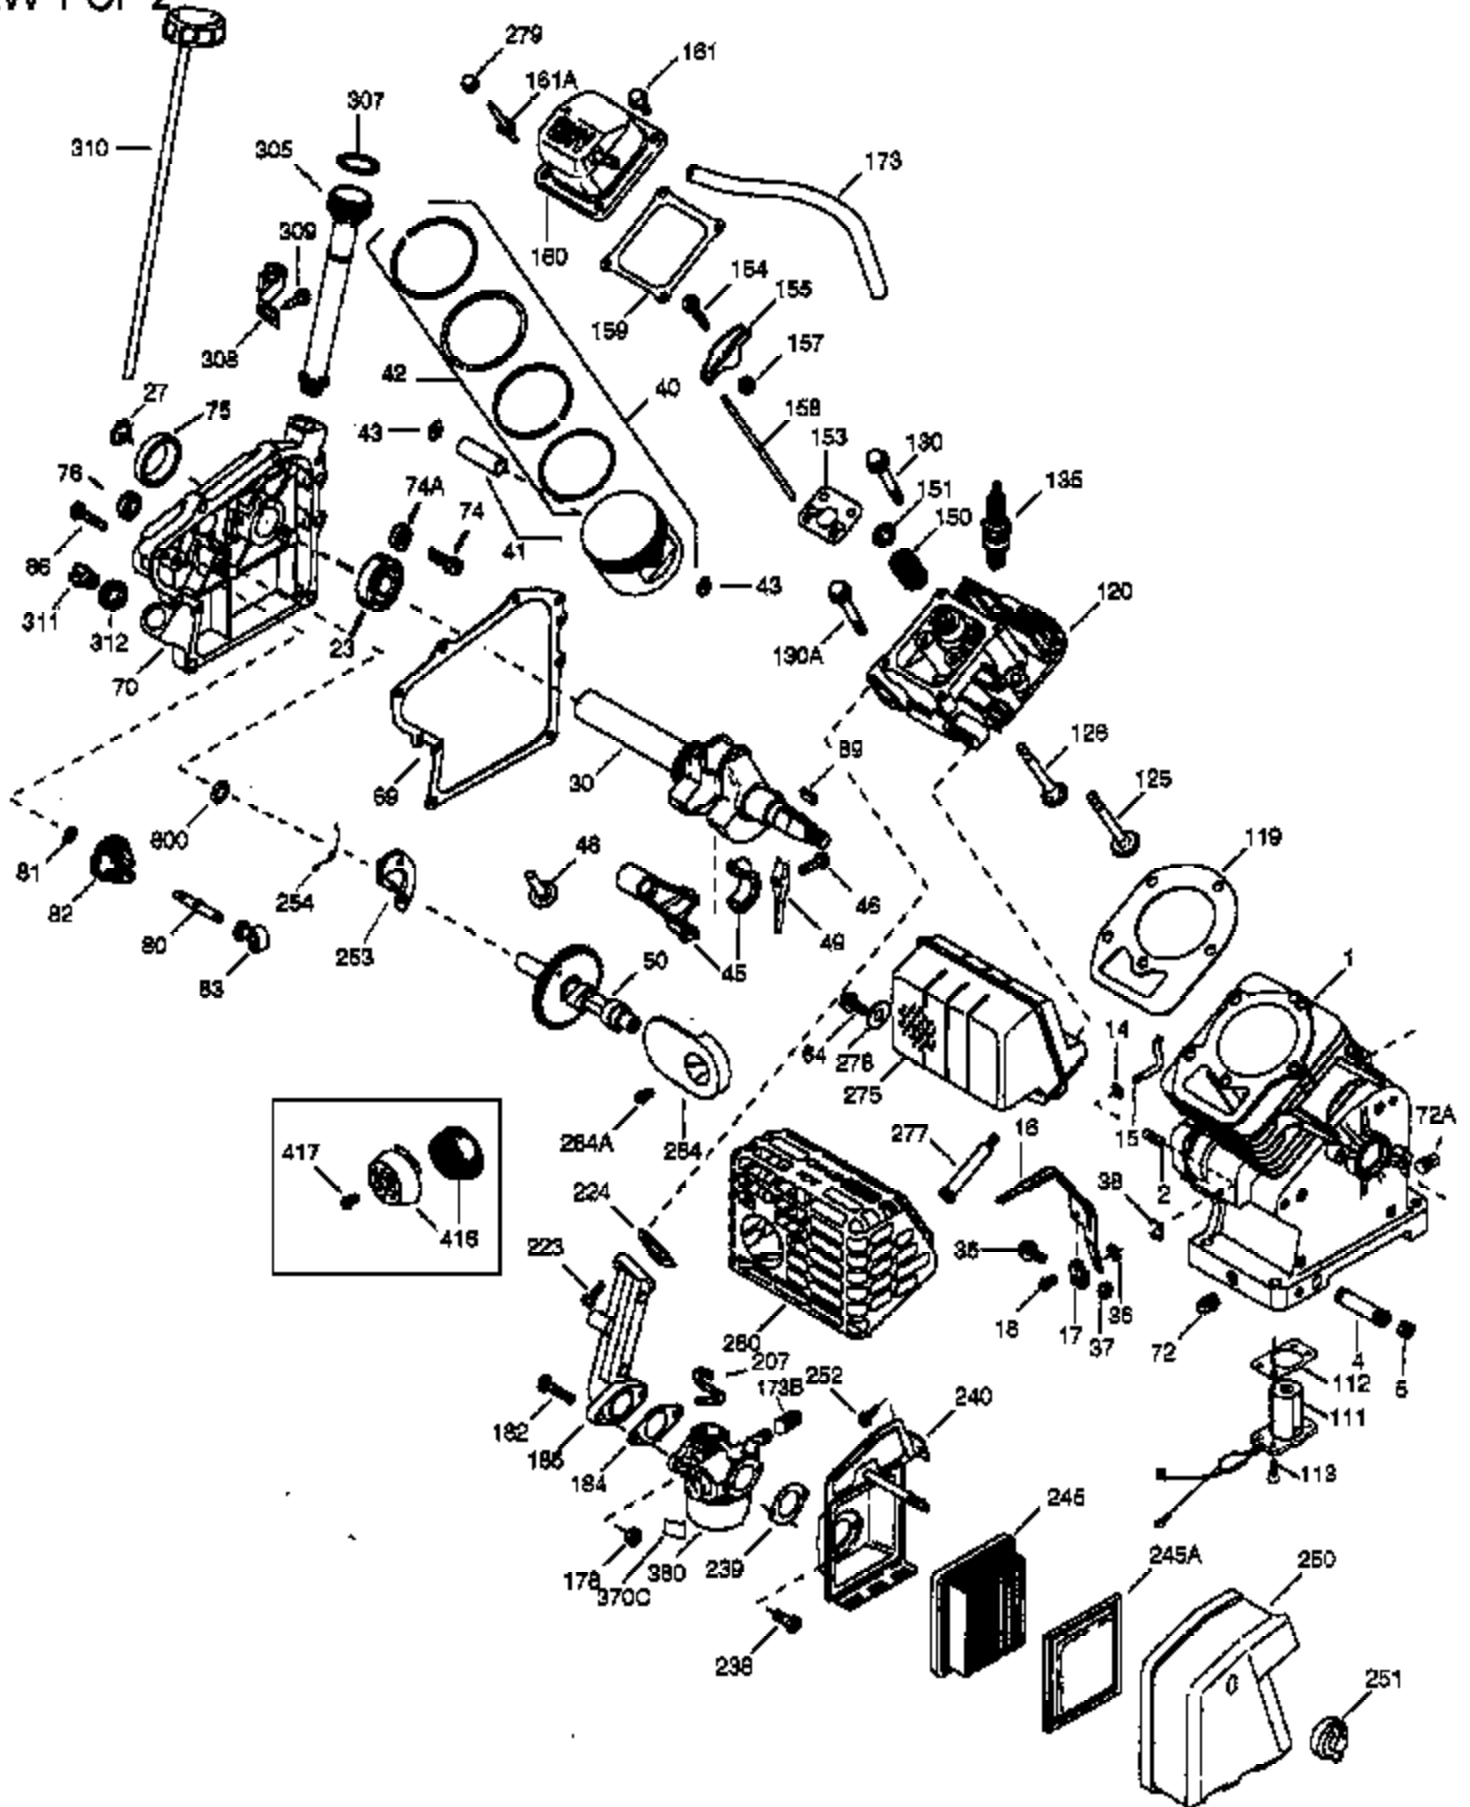

VIEW 1 OF 2

Ref #	Part Number	Qty	Description
1	36714	1	Cylinder (Incl. 2, 20 & 72)
2	26727	2	Dowel Pin
14	28277	1	Washer
15	30589	1	Governor Rod
16	36618	1	Governor Lever
17	36700	1	Governor Lever Clamp
18	650548	1	Screw, 8-32 x 5/16"
23	36732	1	Ball Bearing
27	36733	1	Bearing Retainer
30	36748	1	Crankshaft
35	29826	1	Screw, 10-32 x 3/4"
36	29918	1	Lock Washer
37	29216	1	Lock Nut, 10-32
38	29642	1	Retaining Ring
40	35544A	1	Piston, Pin & Ring Set (Std.)
40	35545A	1	Piston, Pin & Ring Set (.010" OS)
40	35546	1	Piston, Pin & Ring Set (.020" OS)
41	35541	1	Piston & Pin Ass'y. (Std.) (Incl. 43)
41	35542	1	Piston & Pin Ass'y. (.010" OS) (Incl. 43)
41	35543	1	Piston & Pin Ass'y. (.020" OS) (Incl. 43)
42	35547A	1	Ring Set (Std.)
42	35548A	1	Ring Set (.010" OS)
42	35549	1	Ring Set (.020" OS)
43	20381	2	Piston Pin Retaining Ring
45	32875A	1	Connecting Rod Ass'y. (Incl. 46 & 49)
46	32610A	2	Connecting Rod Bolt
48	35616	2	Valve Lifter
49	36611	1	Oil Dipper
50	36620	1	Camshaft (Incl. 253 & 254)
64	651015	1	Screw, 1/4-20 x 1-1/8"
69	36624	1	* Cylinder Cover Gasket
70	36731	1	Cylinder Cover (Incl. 75 thru 83)
72A	28582	1	Oil Drain Plug
72	27642	2	Oil Drain Plug
74	30200	2	Screw, 10-24 x 9/16"
74A	28537	2	Washer
75	36742	1	Oil Seal
80	30574A	1	Governor Shaft
81	30590A	1	Washer
82	30591	1	Governor Gear Ass'y. (Incl. 81)
83	36057	1	Governor Spool
86	650488	8	Screw, 1/4-20 x 1-1/4"
89	610961	1	Flywheel Key
119	36738	1	* Cylinder Head Gasket
120	36739	1	Cylinder Head
125	36471	1	Exhaust Valve (Std.) (Incl. 151)
125	36472	1	Exhaust Valve (1/32" OS) (Incl. 151)
126	37711	1	Intake Valve (Std.) (Incl. 151)
126	29315C	1	Intake Valve (1/32" OS) (Incl. 151)
130A	650999	1	Screw, 5/16-18 x 2-41/64"
130	650912	4	Screw, 5/16-18 x 1-1/2"
135	34645	1	Resistor Spark Plug (RN4C)
150	31672	2	Valve Spring
151	31673	2	Valve Spring Cap
153	36649	1	Push Rod Guide
154	650913	2	Rocker Arm Stud
155	35624A	2	Rocker Arm
157	650914	2	Nut, 1/4-28