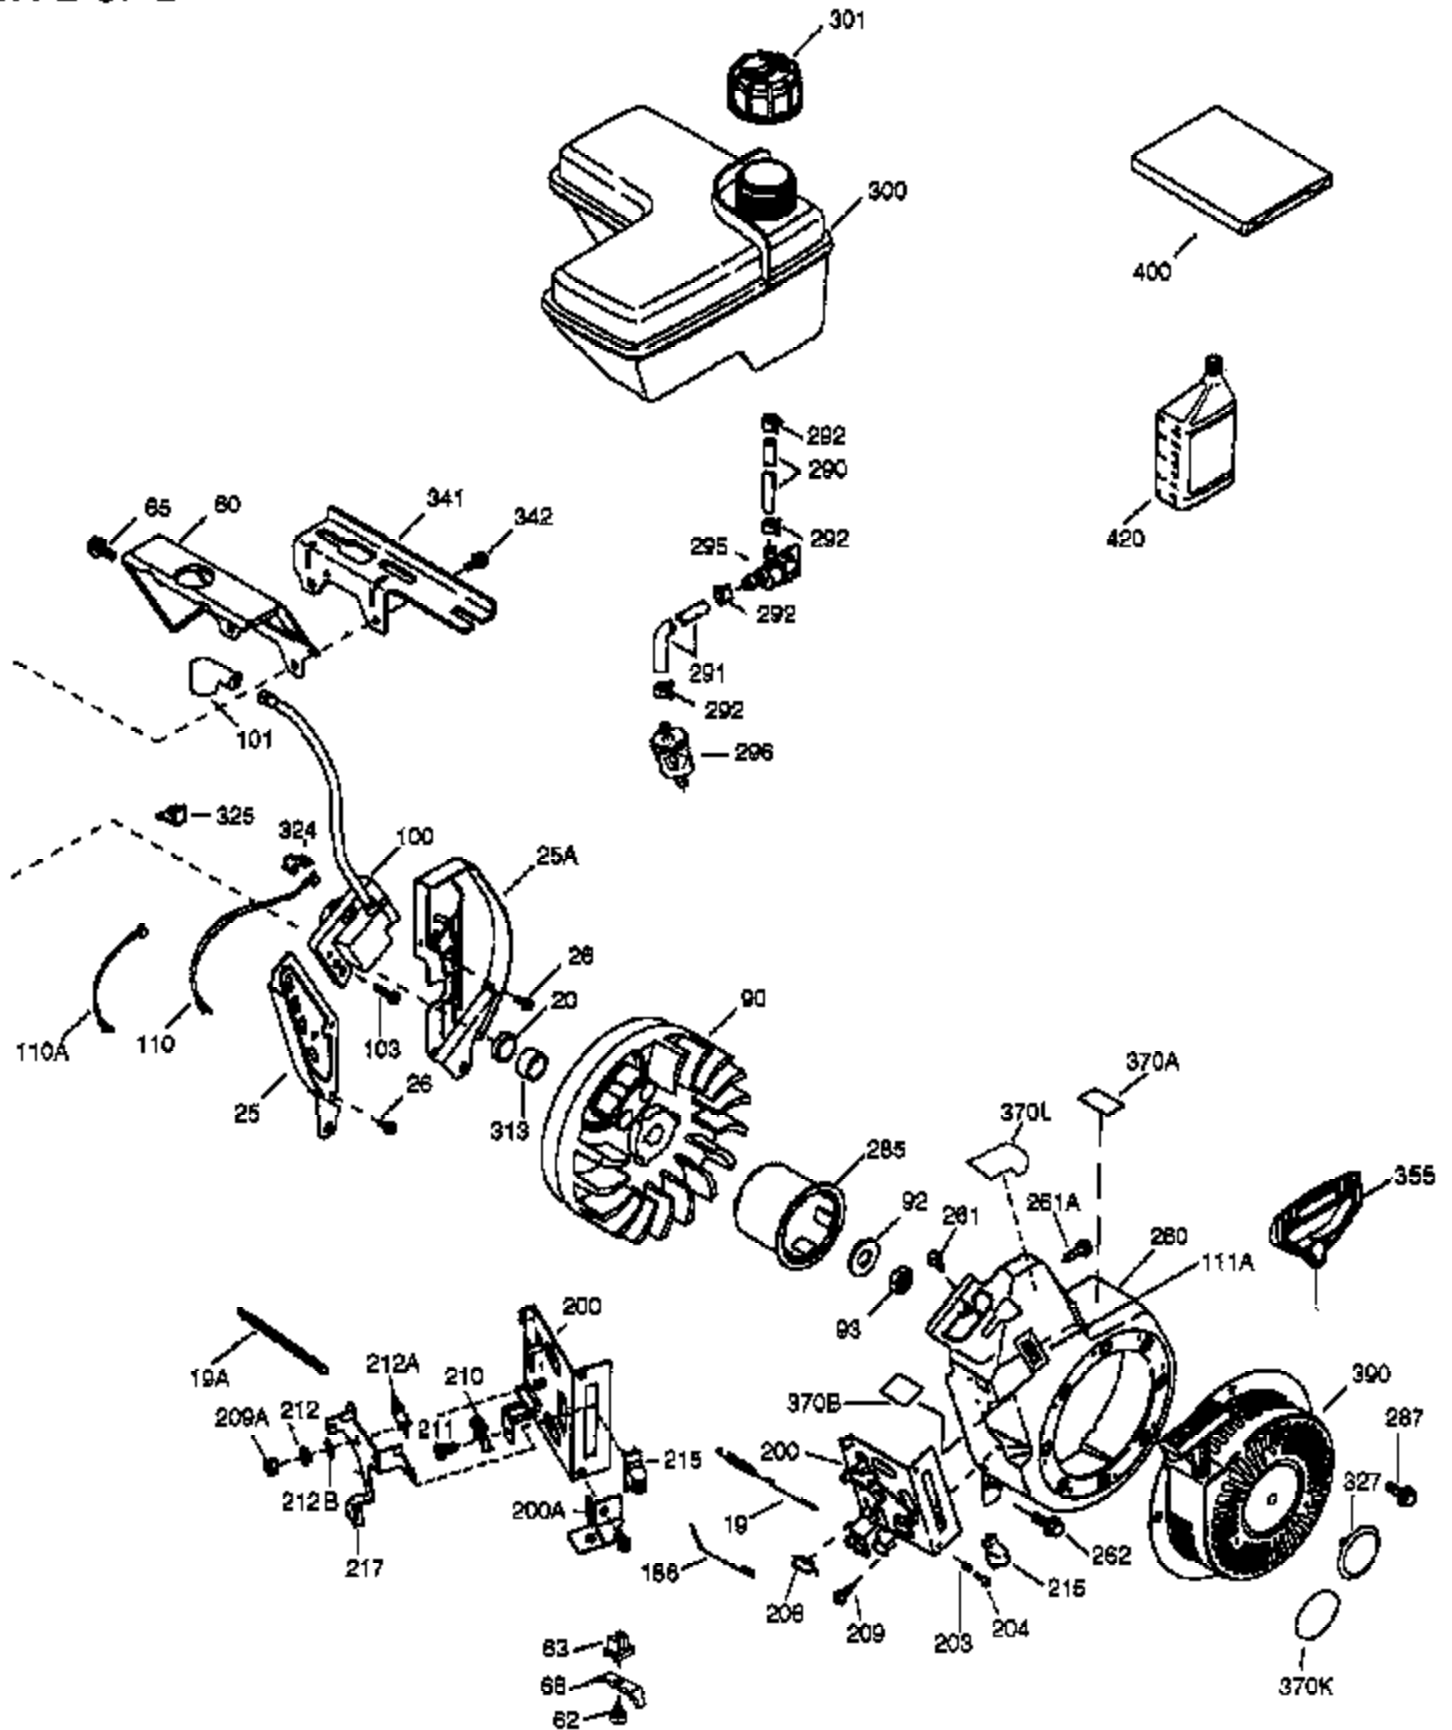

VIEW 2 OF 2

Ref #	Part Number	Qty	Description
19	36710	1	Extension Spring
20	32600	1	Oil Seal
23	36732	1	Ball Bearing
25A	36622	1	Air Baffle (Right)
25	36621	1	Air Baffle (Left)
26	30200	2	Screw, 10-24 x 9/16"
60	36623	1	Blower Housing Extension
62	650760	1	Screw, 8-32 x 3/8"
63	28545	1	Grommet
65	30200	1	Screw, 10-24 x 9/16"
68	33356	1	Ground Terminal
90	611205	1	Flywheel
92	650815	1	Belleville Washer
93	650816	1	Flywheel Nut
100	34443A	1	Solid State Ignition
101	610118	1	Spark Plug Cover
103	651007	2	Screw, Torx T-15, 10-24 x 15/16"
110A	36681	1	Ground Wire
110	36679	1	Ground Wire
186	36711	1	Governor Link
200A	36686	1	Boden Wire Bracket
200	36736	1	Control Bracket (Incl. 206 & 209A thr u 217)
206	610973	1	Terminal
209A	651016	1	Nut
209	650821	2	Screw, 10-32 x 1/2"
210	27793	1	Conduit Clip
211	28942	1	Screw, 10-32 x 3/8"
212	30773	1	Bushing
212B	651017	1	Washer
212A	36685	1	Bearing Plate
215	36638	1	Control Knob
217	36684	1	Control Lever
260	36682	1	Blower Housing
261A	650821	1	Screw, 10-32 x 1/2"
261	651008	1	Screw, 1/4-20 x 31/64"
262	651008	2	Screw, 1/4-20 x 31/64"
285	35985A	1	Starter Cup
287	651008	4	Screw, 1/4-20 x 31/64"
290	30705	1	Fuel Line
292	26460	2	Fuel Line Clamp
300	36643	1	Fuel Tank (Incl. 301)
301	35355	1	Fuel Cap
313	34080	1	Spacer
325	29443	1	Wire Clip
341	36644	1	Fuel Tank Bracket
342	651010	2	Screw, 1/4-20 x 7/8"
370K	36695	1	Starter Decal
370B	33107	1	Throttle Decal
370A	36261	1	Lubrication Decal
390	590704	1	Rewind Starter
400	36716A	1	* Gasket Set (Incl. items marked PK i n notes) Incl. (1) each of 26756, 27272A, 29673, 35626, 36581, 36624, 36738
420	730225	1	SAE 30 4-Cycle Engine Oil (Quart)