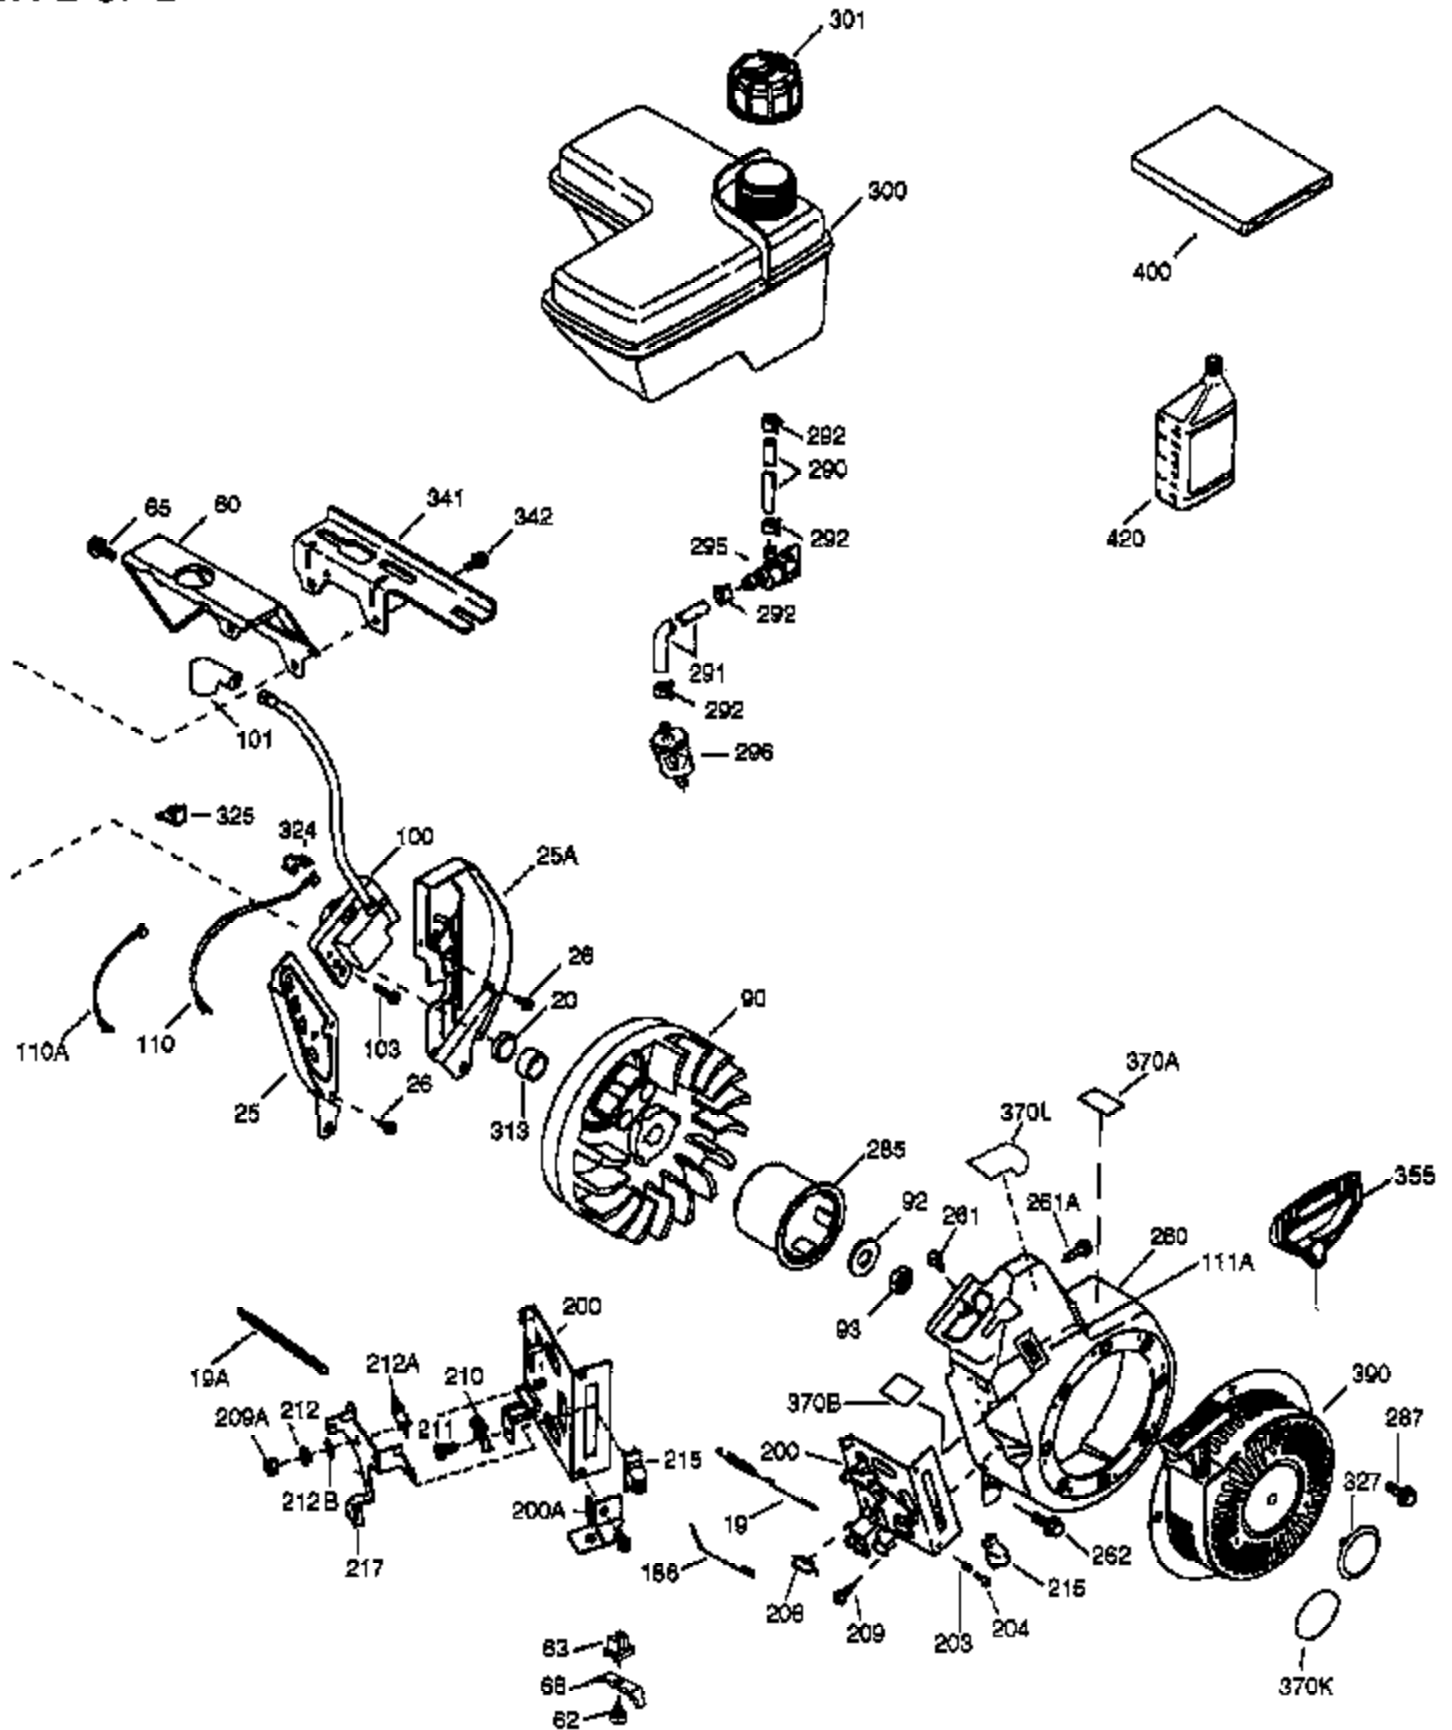

VIEW 2 OF 2

Ref #	Part Number	Qty	Description
19	36710	1	Extension Spring
20	32600	1	Oil Seal
23	36732	1	Ball Bearing
25A	36622	1	Air Baffle (Right)
25	36621	1	Air Baffle (Left)
26	30200	2	Screw, 10-24 x 9/16"
60	36623	1	Blower Housing Extension
62	650760	1	Screw, 8-32 x 3/8"
63	28545	1	Grommet
65	30200	1	Screw, 10-24 x 9/16"
68	33356	1	Ground Terminal
90	611205	1	Flywheel
92	650815	1	Belleville Washer
93	650816	1	Flywheel Nut
100	34443A	1	Solid State Ignition
101	610118	1	Spark Plug Cover
103	651007	2	Screw, Torx T-15, 10-24 x 15/16"
110	36679A	1	Ground Wire
186	36711	1	Governor Link
200A	36686	1	Boden Wire Bracket
200	36736	1	Control Bracket (Incl. 206 & 209A thr u 217)
206	610973	1	Terminal
209A	651016	1	Nut
209	650821	2	Screw, 10-32 x 1/2"
210	27793	1	Conduit Clip
211	28942	1	Screw, 10-32 x 3/8"
212A	36685	1	Bearing Plate
212	30773	1	Bushing
212B	651017	1	Washer
215	36638	1	Control Knob
217	36684	1	Control Lever
260	36864	1	Blower Housing
261A	650821	1	Screw, 10-32 x 1/2"
261	651008	1	Screw, 1/4-20 x 31/64"
262	651008	2	Screw, 1/4-20 x 31/64"
285	35985A	1	Starter Cup
287	651008	4	Screw, 1/4-20 x 31/64"
290	30705	1	Fuel Line
292	26460	2	Fuel Line Clamp
300	36863	1	Fuel Tank (Incl. 292 & 301)
301	35355	1	Fuel Cap
313	34080	1	Spacer
325	29443	1	Wire Clip
341	36644	1	Fuel Tank Bracket
342	651010	2	Screw, 1/4-20 x 7/8"
370A	36261	1	Lubrication Decal
370K	36695	1	Starter Decal
370B	33107	1	Throttle Decal
390	590704	1	Rewind Starter
400	36716A	1	* Gasket Set (Incl. items marked PK i n notes) Incl. (1) each of 26756, 27272A, 29673, 35626, 36581, 36624, 36738
420	730225	1	SAE 30 4-Cycle Engine Oil (Quart)