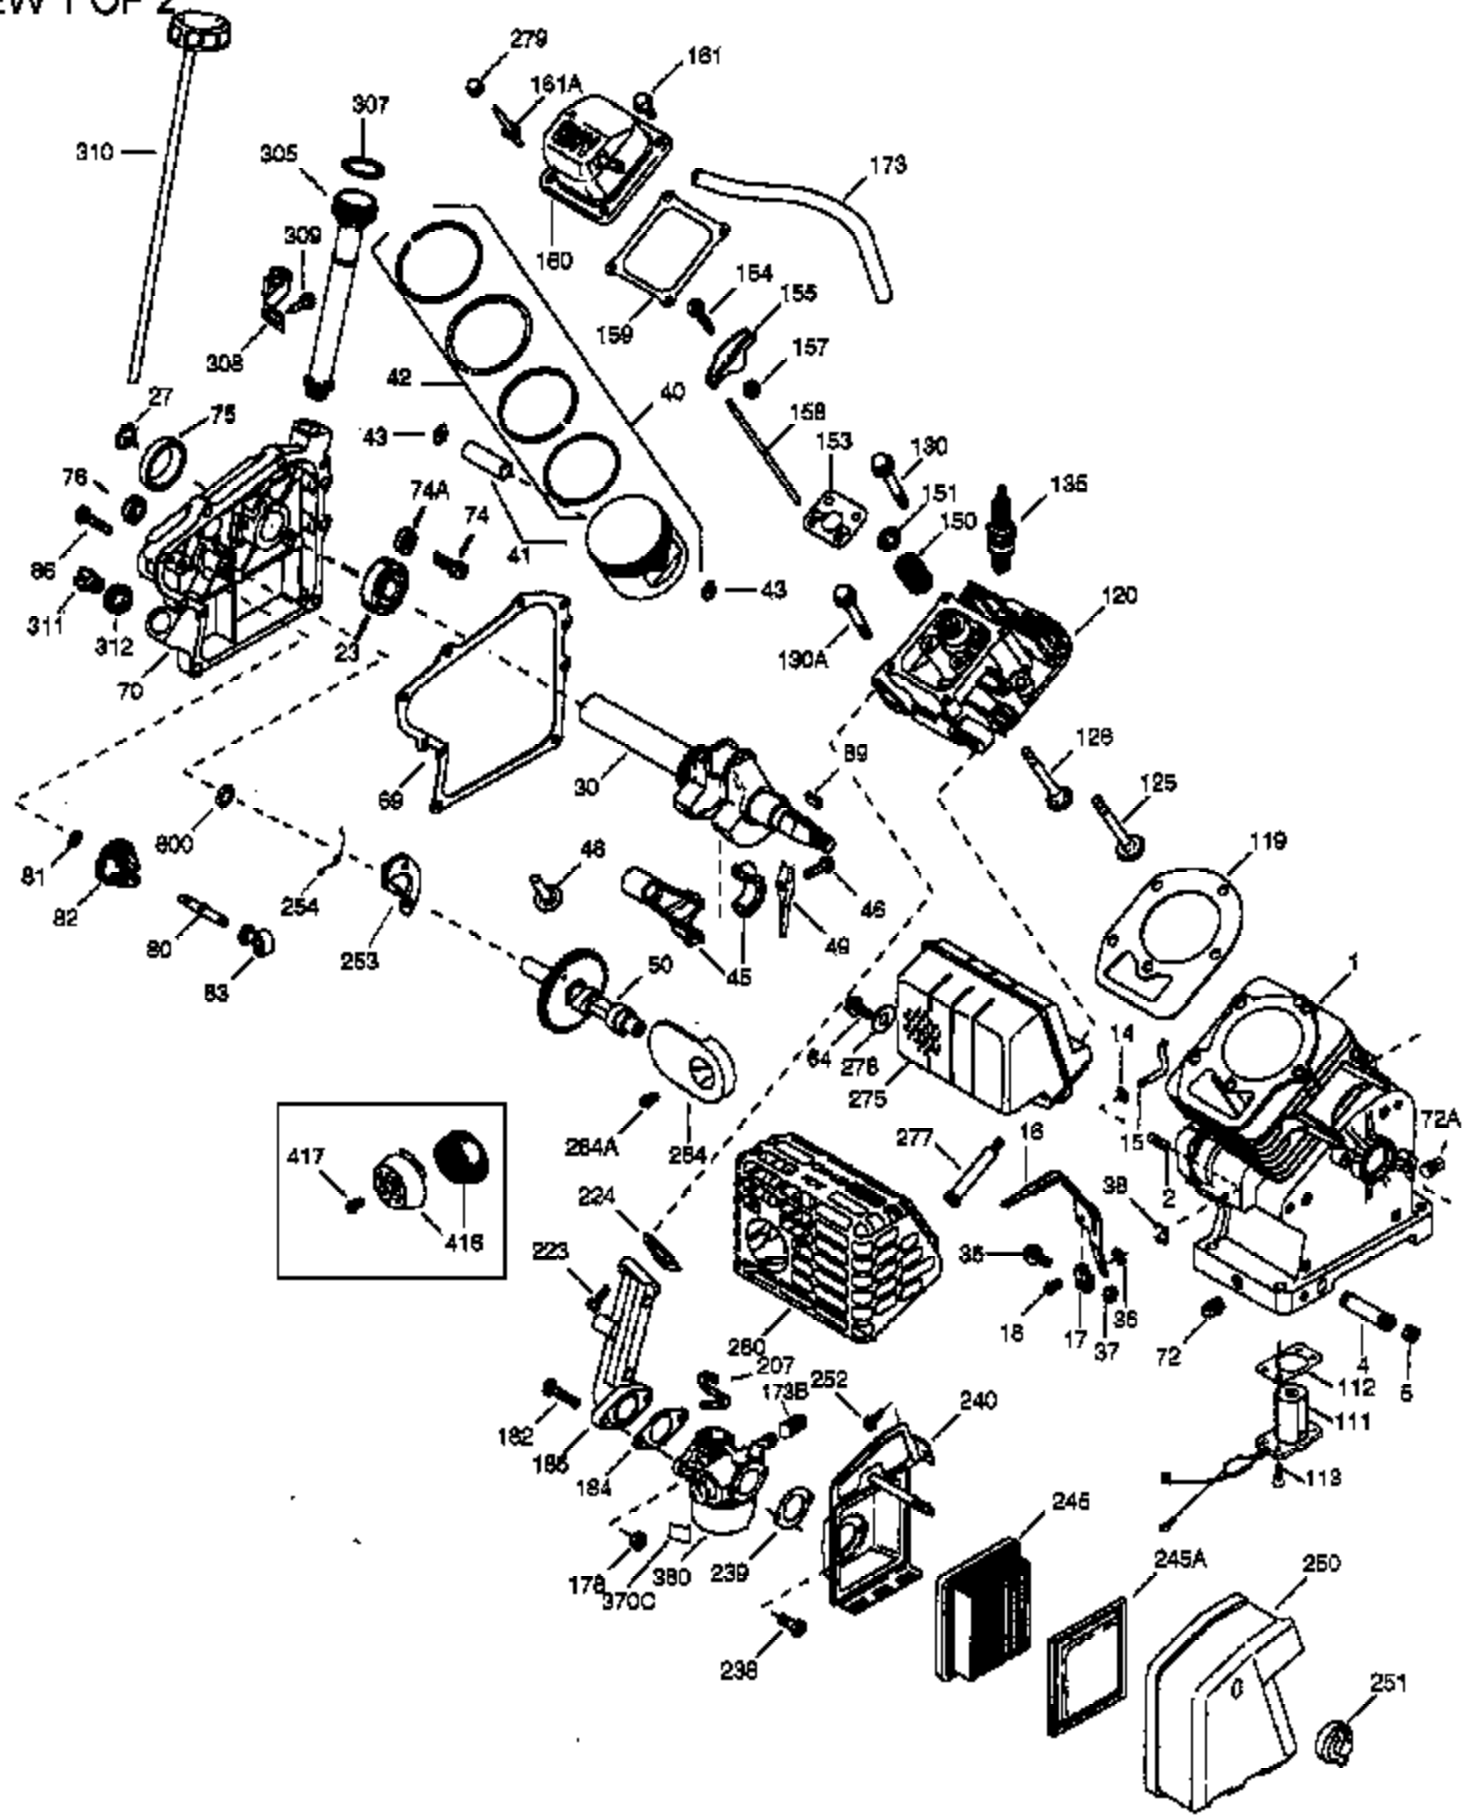

VIEW 1 OF 2

Ref #	Part Number	Qty	Description
1	36714	1	Cylinder (Incl. 2, 20, 72 & 72A)
2	26727	2	Dowel Pin
14	28277	1	Washer
15	30589	1	Governor Rod
16	36618	1	Governor Lever
17	36700	1	Governor Lever Clamp
18	651028	1	Screw, 8-32 x 3/8"
23	36732	1	Ball Bearing
27	36733	1	Bearing Retainer
30	36811	1	Crankshaft
35	29826	1	Screw, 10-32 x 3/4"
36	29918	1	Lock Washer
37	29216	1	Lock Nut, 10-32
38	29642	1	Retaining Ring
40	35544A	1	Piston, Pin & Ring Set (Std.)
40	35545A	1	Piston, Pin & Ring Set (.010" OS)
40	35546	1	Piston, Pin & Ring Set (.020" OS)
41	35541	1	Piston & Pin Ass'y. (Std.) (Incl. 43)
41	35542	1	Piston & Pin Ass'y. (.010" OS) (Incl. 43)
41	35543	1	Piston & Pin Ass'y. (.020" OS) (Incl. 43)
42	35547A	1	Ring Set (Std.)
42	35548A	1	Ring Set (.010" OS)
42	35549	1	Ring Set (.020" OS)
43	20381	2	Piston Pin Retaining Ring
45	32875A	1	Connecting Rod Ass'y. (Incl. 46 & 49)
46	32610A	2	Connecting Rod Bolt
48	35616	2	Valve Lifter
49	36611	1	Oil Dipper
50	36620	1	Camshaft (Incl. 253 & 254)
64	651015	1	Screw, 1/4-20 x 1-1/8"
69	36624	1	* Cylinder Cover Gasket
70	36731	1	Cylinder Cover (Incl. 75 thru 83 & 31 1)
72A	28582	1	Oil Drain Plug
72	27642	2	Oil Drain Plug
74	30200	2	Screw, 10-24 x 9/16"
74A	28537	2	Washer
75	36742	1	Oil Seal
80	30574A	1	Governor Shaft
81	30590A	1	Washer
82	30591	1	Governor Gear Ass'y. (Incl. 81)
83	36057	1	Governor Spool
86	650488	8	Screw, 1/4-20 x 1-1/4"
89	610961	1	Flywheel Key
119	36738	1	* Cylinder Head Gasket
120	36739	1	Cylinder Head
125	36471	1	Exhaust Valve (Std.) (Incl. 151)
125	36472	1	Exhaust Valve (1/32" OS) (Incl. 151)
126	37711	1	Intake Valve (Std.) (Incl. 151)
126	29315C	1	Intake Valve (1/32" OS) (Incl. 151)
130A	650999	1	Screw, 5/16-18 x 2-41/64"
130	650912	4	Screw, 5/16-18 x 1-1/2"
135	34645	1	Resistor Spark Plug (RN4C)
150	31672	2	Valve Spring
151	31673	2	Valve Spring Cap
153	36649	1	Push Rod Guide
154	650913	2	Rocker Arm Stud
155	35624A	2	Rocker Arm
157	650914	2	Nut, 1/4-28