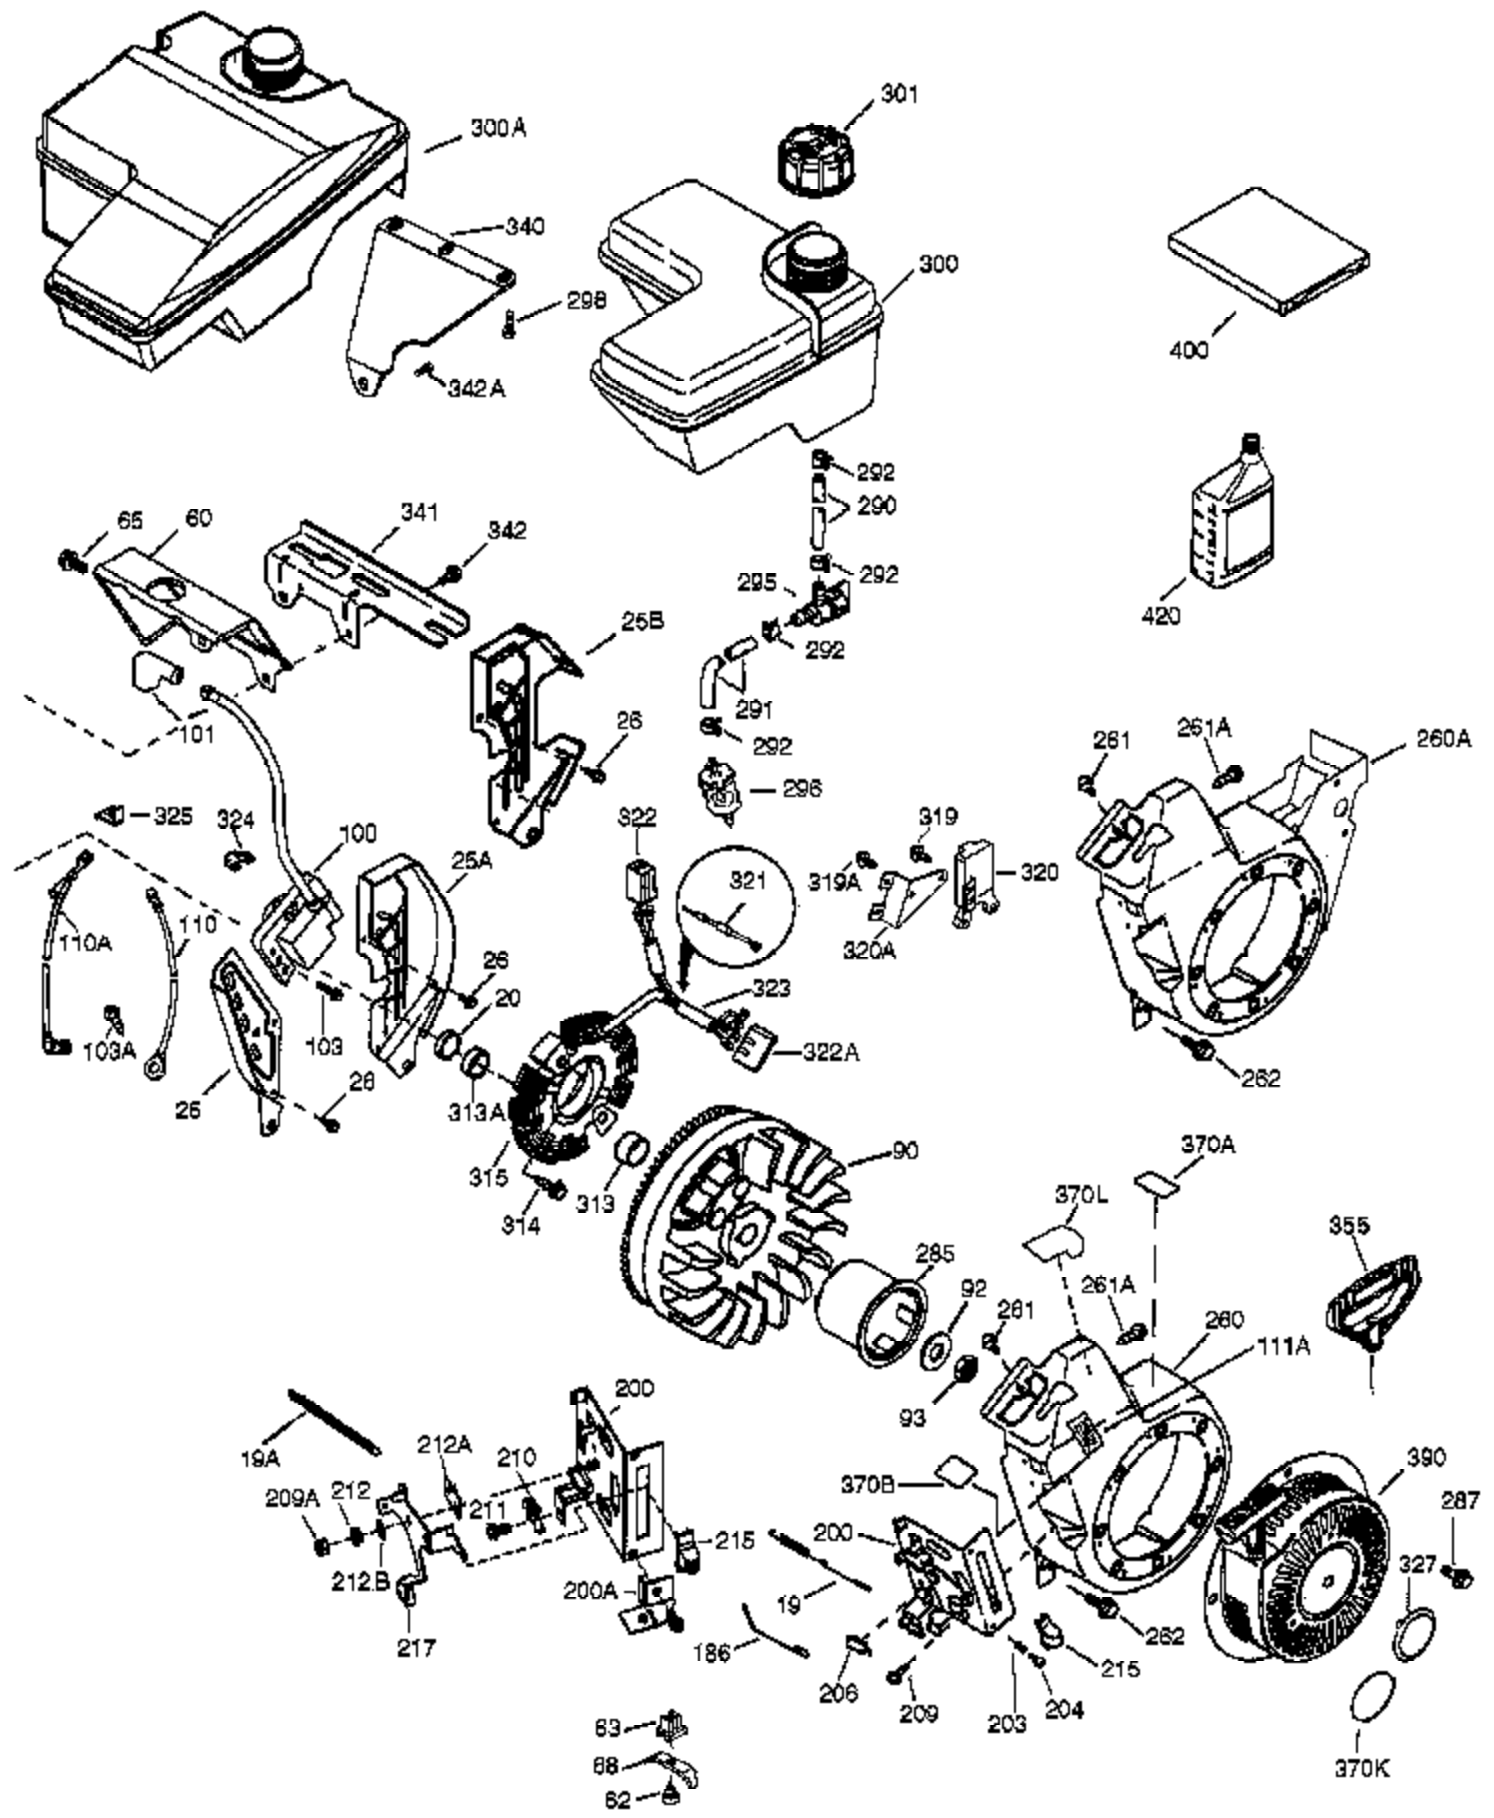

Ref #	Part Number	Qty	Description
19	36710	1	Extension Spring
20	32600	1	Oil Seal
25	36621	1	Air Baffle (Left)
25A	36622	1	Air Baffle (Right)
26	30200	2	Screw, 10-24 x 9/16"
60	36623	1	Blower Housing Extension
62	650760	1	Screw, 8-32 x 3/8"
63	28545	1	Grommet
65	30200	1	Screw, 10-24 x 9/16"
68	33356	1	Ground Terminal
83	36057	1	Governor Spool
90	611205	1	Flywheel
92	650815	1	Belleville Washer
93	650816	1	Flywheel Nut
100	34443A	1	Solid State Ignition
101	610118	1	Spark Plug Cover
103	651007	2	Screw, Torx T-15, 10-24 x 15/16"
110	36679A	1	Ground Wire
186	36711	1	Governor Link
200A	36686	1	Boden Wire Bracket
200	36736	1	Control Bracket (Incl. 206 & 209A thr u 217)
206	610973	1	Terminal
209A	651016	1	Nut, 10-32
209	650821	1	Screw, 10-32 x 1/2"
210	27793	1	Conduit Clip
211	28942	1	Screw, 10-32 x 3/8"
212A	36685	1	Bearing Plate
212B	651017	1	Washer
212	30773A	1	Bushing
215	36638	1	Control Knob
217	36684	1	Control Lever
260	36864	1	Blower Housing
261A	650821	2	Screw, 10-32 x 1/2"
261	651008	1	Screw, 1/4-20 x 31/64"
262	651008	2	Screw, 1/4-20 x 31/64"
285	35985B	1	Starter Cup
287	651008	4	Screw, 1/4-20 x 31/64"
290	30705	1	Fuel Line
292	26460	2	Fuel Line Clamp
300	36863	1	Fuel Tank (Incl. 292 & 301)
301	35355	1	Fuel Cap
313	34080	1	Spacer
325	29443	1	Wire Clip
341	36644	1	Fuel Tank Bracket
342	651010	2	Screw, 1/4-20 x 7/8"
370K	36695	1	Starter Decal
370B	33107	1	Speed Control Decal
370A	36261	1	Lubrication Decal
390	590704	1	Rewind Starter (NOTE: This engine could have been built with 590746 starter.)
400	36716A	1	* Gasket Set (Incl. items marked PK in notes) Incl. (1) each of 26756, 27272A, 29673, 35626, 36581, 36624, 36715
420	730225	1	SAE 30 4-Cycle Engine Oil (Quart)