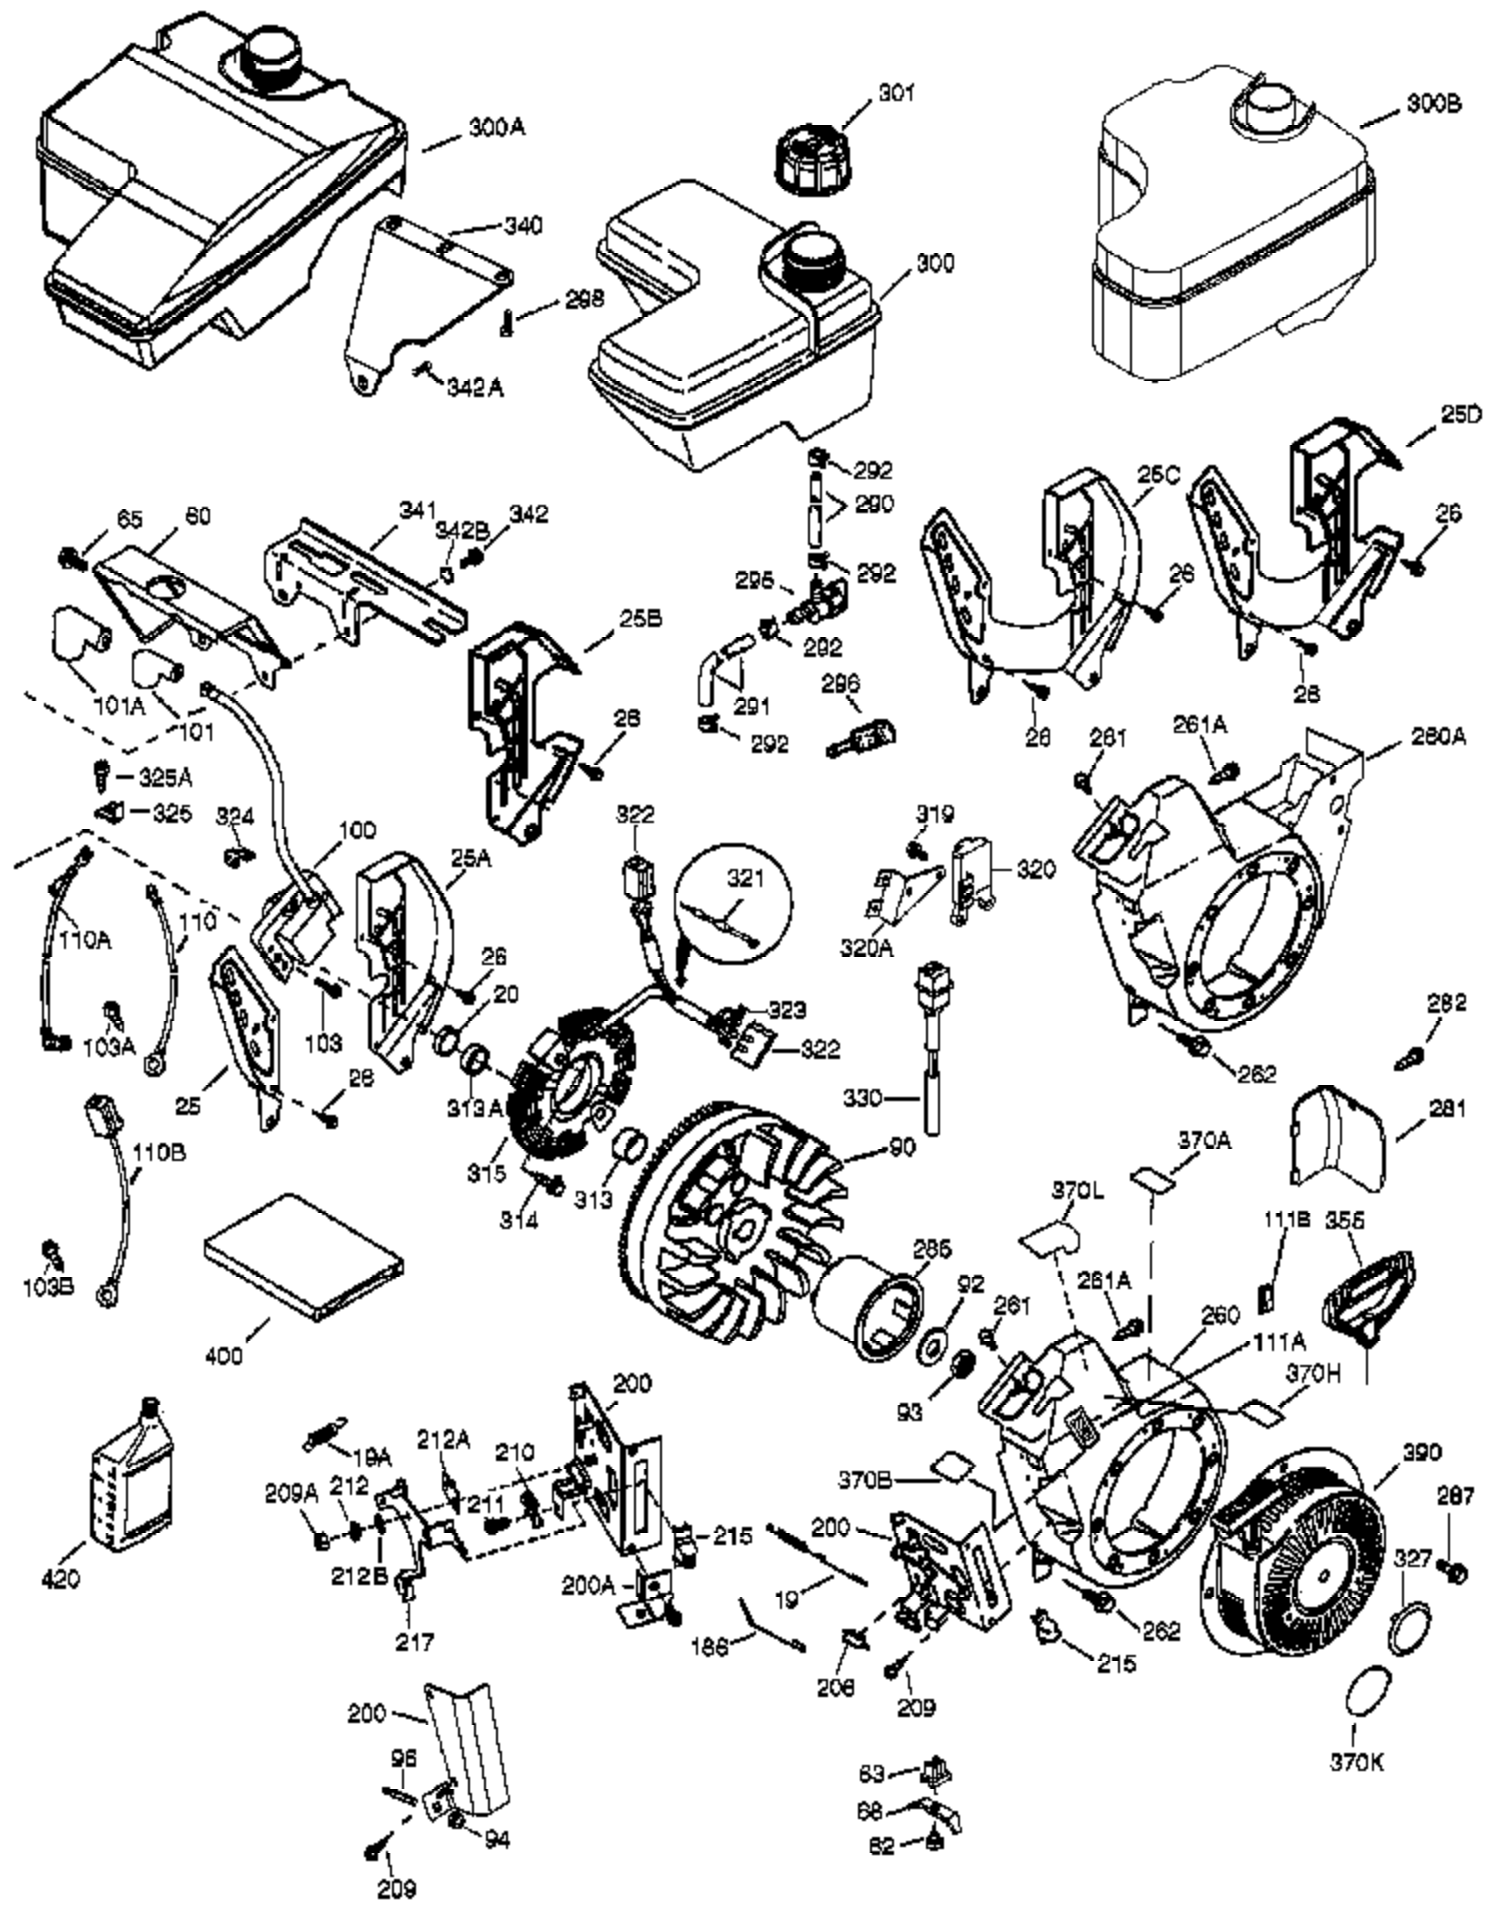

Ref #	Part Number	Qty	Description
19	37111	1	Extension Spring
20	32600	1	Oil Seal
25C	37709	1	Air Baffle (1 pc.)
26	30200	2	Screw, 10-24 x 9/16"
60	36623A	1	Blower Housing Extension
62	650760	1	Screw, 8-32 x 3/8"
63	28545	1	Grommet
65	30200	1	Screw, 10-24 x 9/16"
68	33356	1	Ground Terminal
90	611205	1	Flywheel
92	650815	1	Belleville Washer
93	650816	1	Flywheel Nut
100	34443C	1	Solid State Ignition
101	610118	1	Spark Plug Cover
103	651007	2	Screw, T-15, 10-24 x 15/16"
110	36054	1	Ground Wire
186	36711	1	Governor Link
200A	36686	1	Boden Wire Bracket
200	36736	1	Control Bracket (Incl. 206 & 209A thr u 217)
206	610973	1	Terminal
209A	651016	1	Nut, 10-32
209	650821	1	Screw, 10-32 x 1/2"
210	27793	1	Conduit Clip
211	28942	1	Screw, 10-32 x 3/8"
212A	36685	1	Bearing Plate
212	30773A	1	Bushing
212B	651017	1	Washer
215	36638	1	Control Knob
217	36684	1	Control Lever
260	36864	1	Blower Housing
261A	650821	2	Screw, 10-32 x 1/2"
261	651008	1	Screw, 1/4-20 x 31/64"
262	651008	2	Screw, 1/4-20 x 31/64"
285	35985B	1	Starter Cup
287	651008	4	Screw, 1/4-20 x 31/64"
290	30705	1	Fuel Line
292	26460	2	Fuel Line Clamp
300	37048	1	Fuel Tank (Incl. 292 & 301)
301	35355	1	Fuel Cap
313	34080	1	Spacer
341	36644A	1	Fuel Tank Bracket
342B	651086	2	Rubber Washer
342	651085	2	Screw, 1/4-20 x 19/32"
370B	35703	1	Speed Control Decal
370K	36695	1	Starter Decal
370A	36261	1	Instruction Decal
390	590746	1	Rewind Starter (NOTE: This engine could have been built with 590704 starter.)
400	36716A	1	* Gasket Set (Incl. items marked PK i n notes)
420	730225	1	SAE 30 4-Cycle Engine Oil (Quart)