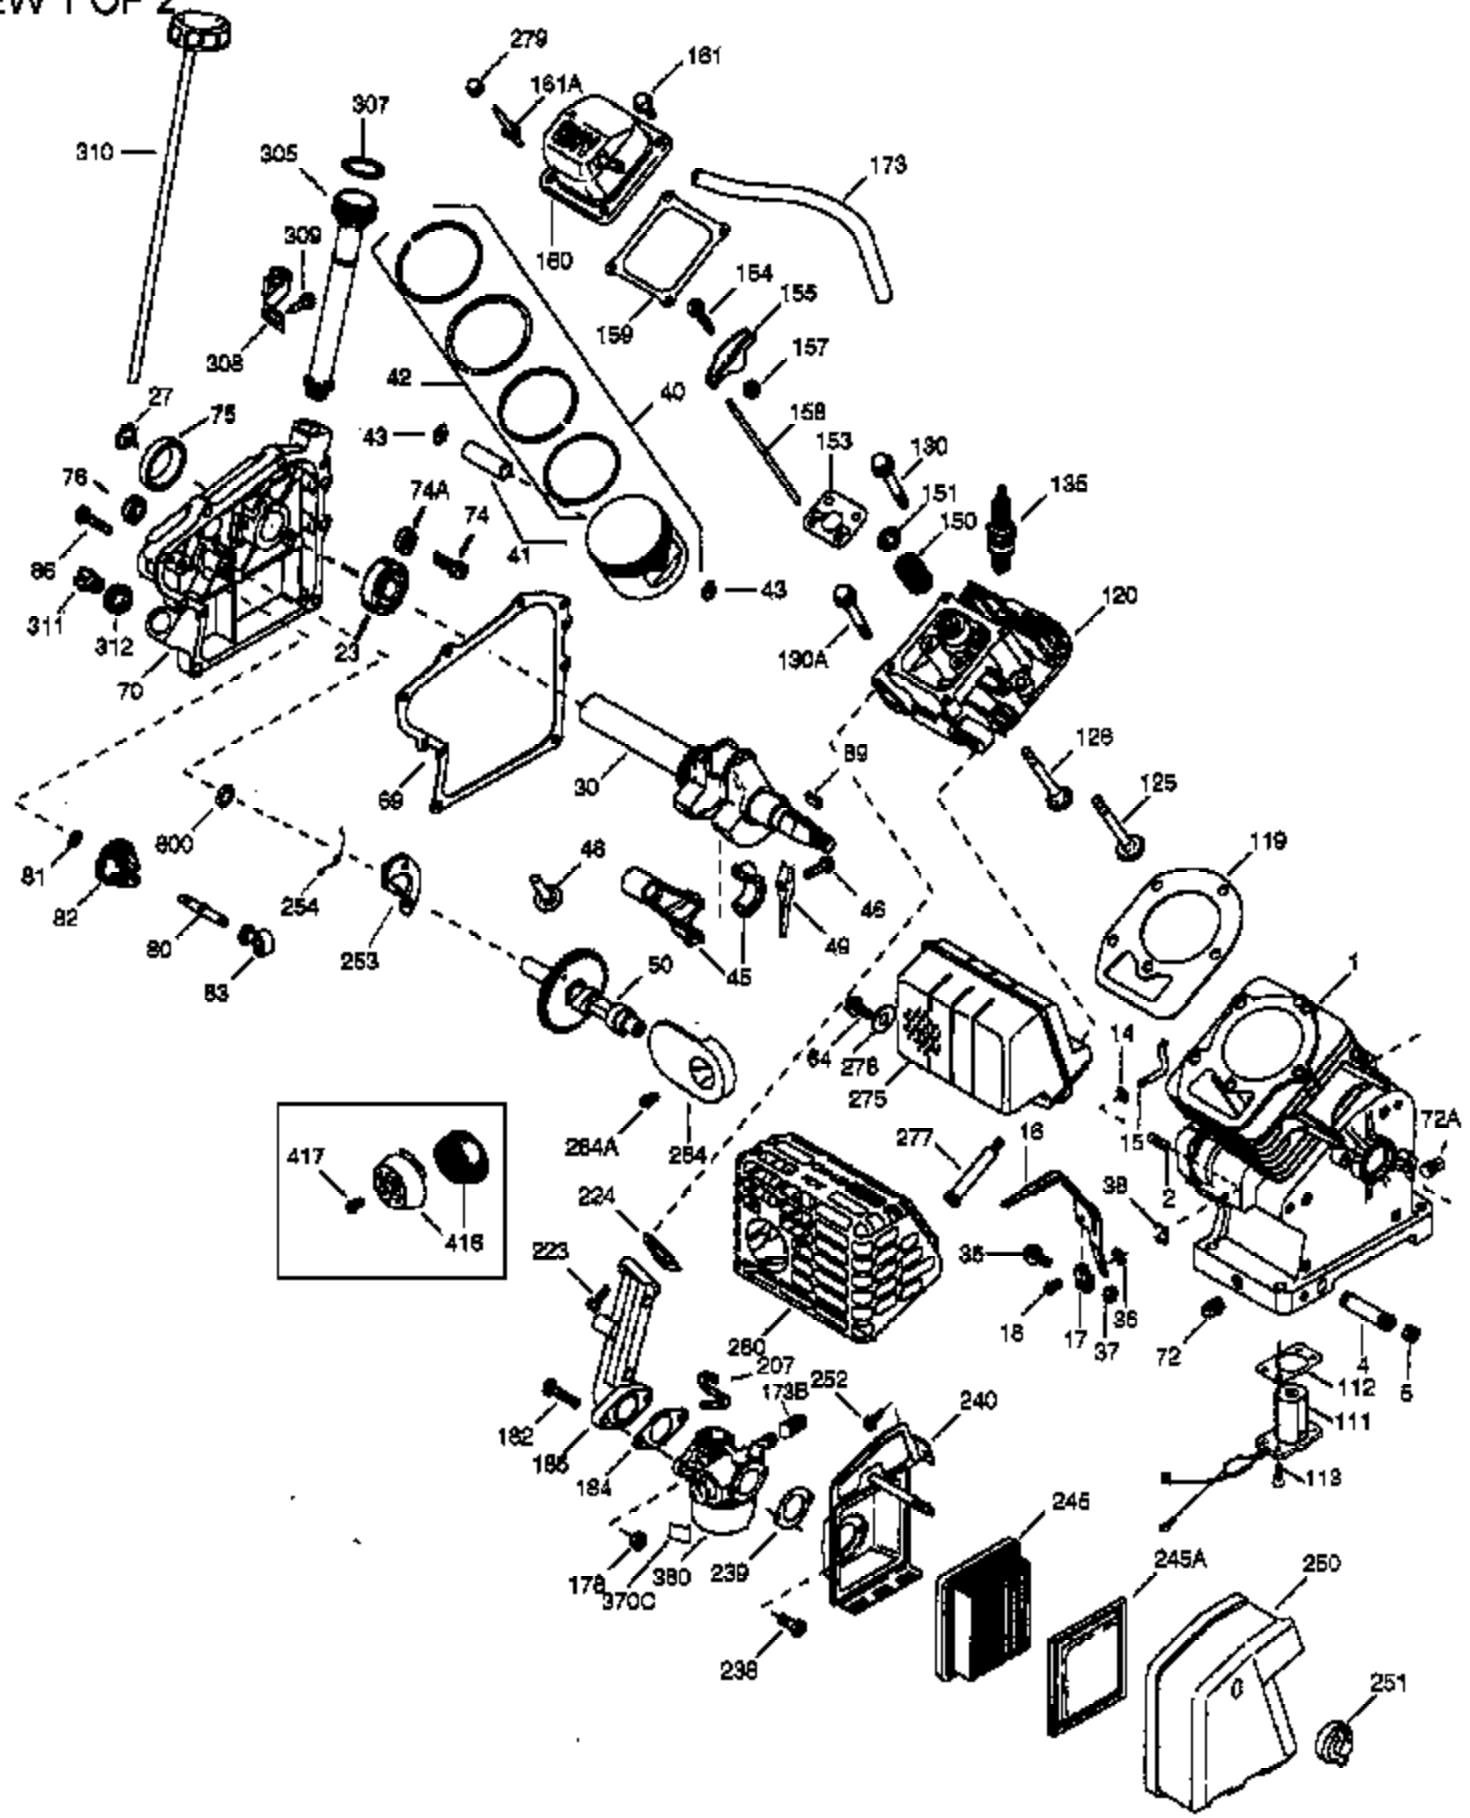

VIEW 1 OF 2

Ref #	Part Number	Qty	Description
	1 36714	1	Cylinder (Incl. 2, 20 & 72)
	2 26727	2	Dowel Pin
	14 28277	1	Washer
	15 30589	1	Governor Rod
	16 36618	1	Governor Lever
	17 36700	1	Governor Lever Clamp
	18 650548	1	Screw, 8-32 x 5/16"
	30 35133	1	Crankshaft
	35 29826	1	Screw, 10-32 x 3/4"
	36 29918	1	Lock Washer
	37 29216	1	Lock Nut, 10-32
	38 29642	1	Retaining Ring
	40 35544A	1	Piston, Pin & Ring Set (Std.)
	40 35545A	1	Piston, Pin & Ring Set (.010" OS)
	40 35546	1	Piston, Pin & Ring Set (.020" OS)
	41 35541	1	Piston & Pin Ass'y. (Std.) (Incl. 43)
	41 35542	1	Piston & Pin Ass'y. (.010" OS) (Incl. 43)
	41 35543	1	Piston & Pin Ass'y. (.020" OS) (Incl. 43)
	42 35547A	1	Ring Set (Std.)
	42 35548A	1	Ring Set (.010" OS)
	42 35549	1	Ring Set (.020" OS)
	43 20381	2	Piston Pin Retaining Ring
	45 32875A	1	Connecting Rod Ass'y. (Incl. 46 & 49)
	46 32610A	2	Connecting Rod Bolt
	48 35616	2	Valve Lifter
	49 36611	1	Oil Dipper
	50 36620	1	Camshaft (Incl. 253 & 254)
	64 651015	1	Screw, 1/4-20 x 1-1/8"
	69 36624	1	* Cylinder Cover Gasket
	70 36625	1	Cylinder Cover (Incl. 75 thru 83 & 31 1)
	72A 28582	1	Oil Drain Plug
	72 27642	1	Oil Drain Plug
	75 27897	1	Oil Seal
	80 30574A	1	Governor Shaft
	81 30590A	1	Washer
	82 30591	1	Governor Gear Ass'y. (Incl. 81)
	83 36057	1	Governor Spool
	86 650488	8	Screw, 1/4-20 x 1-1/4"
	89 610961	1	Flywheel Key
	119 36738	1	* Cylinder Head Gasket
	120 36739	1	Cylinder Head
	125 36471	1	Exhaust Valve (Std.) (Incl. 151)
	125 36472	1	Exhaust Valve (1/32" OS) (Incl. 151)
	126 37711	1	Intake Valve (Std.) (Incl. 151)
	126 29315C	1	Intake Valve (1/32" OS) (Incl. 151)
	130A 650999	1	Screw, 5/16-18 x 2-41/64"
	130 650912	4	Screw, 5/16-18 x 1-1/2"
	135 34645	1	Resistor Spark Plug (RN4C)
	150 31672	2	Valve Spring
	151 31673	2	Valve Spring Cap
	153 36649	1	Push Rod Guide
	154 650913	2	Rocker Arm Stud
	155 35624A	2	Rocker Arm
	157 650914	2	Nut, 1/4-28
	158 36629	2	Push Rod
	159 35626	1	* Rocker Arm Cover Gasket
	160 36630A	1	Rocker Arm Cover
	161 651008	2	Screw, 1/4-20 x 31/64"