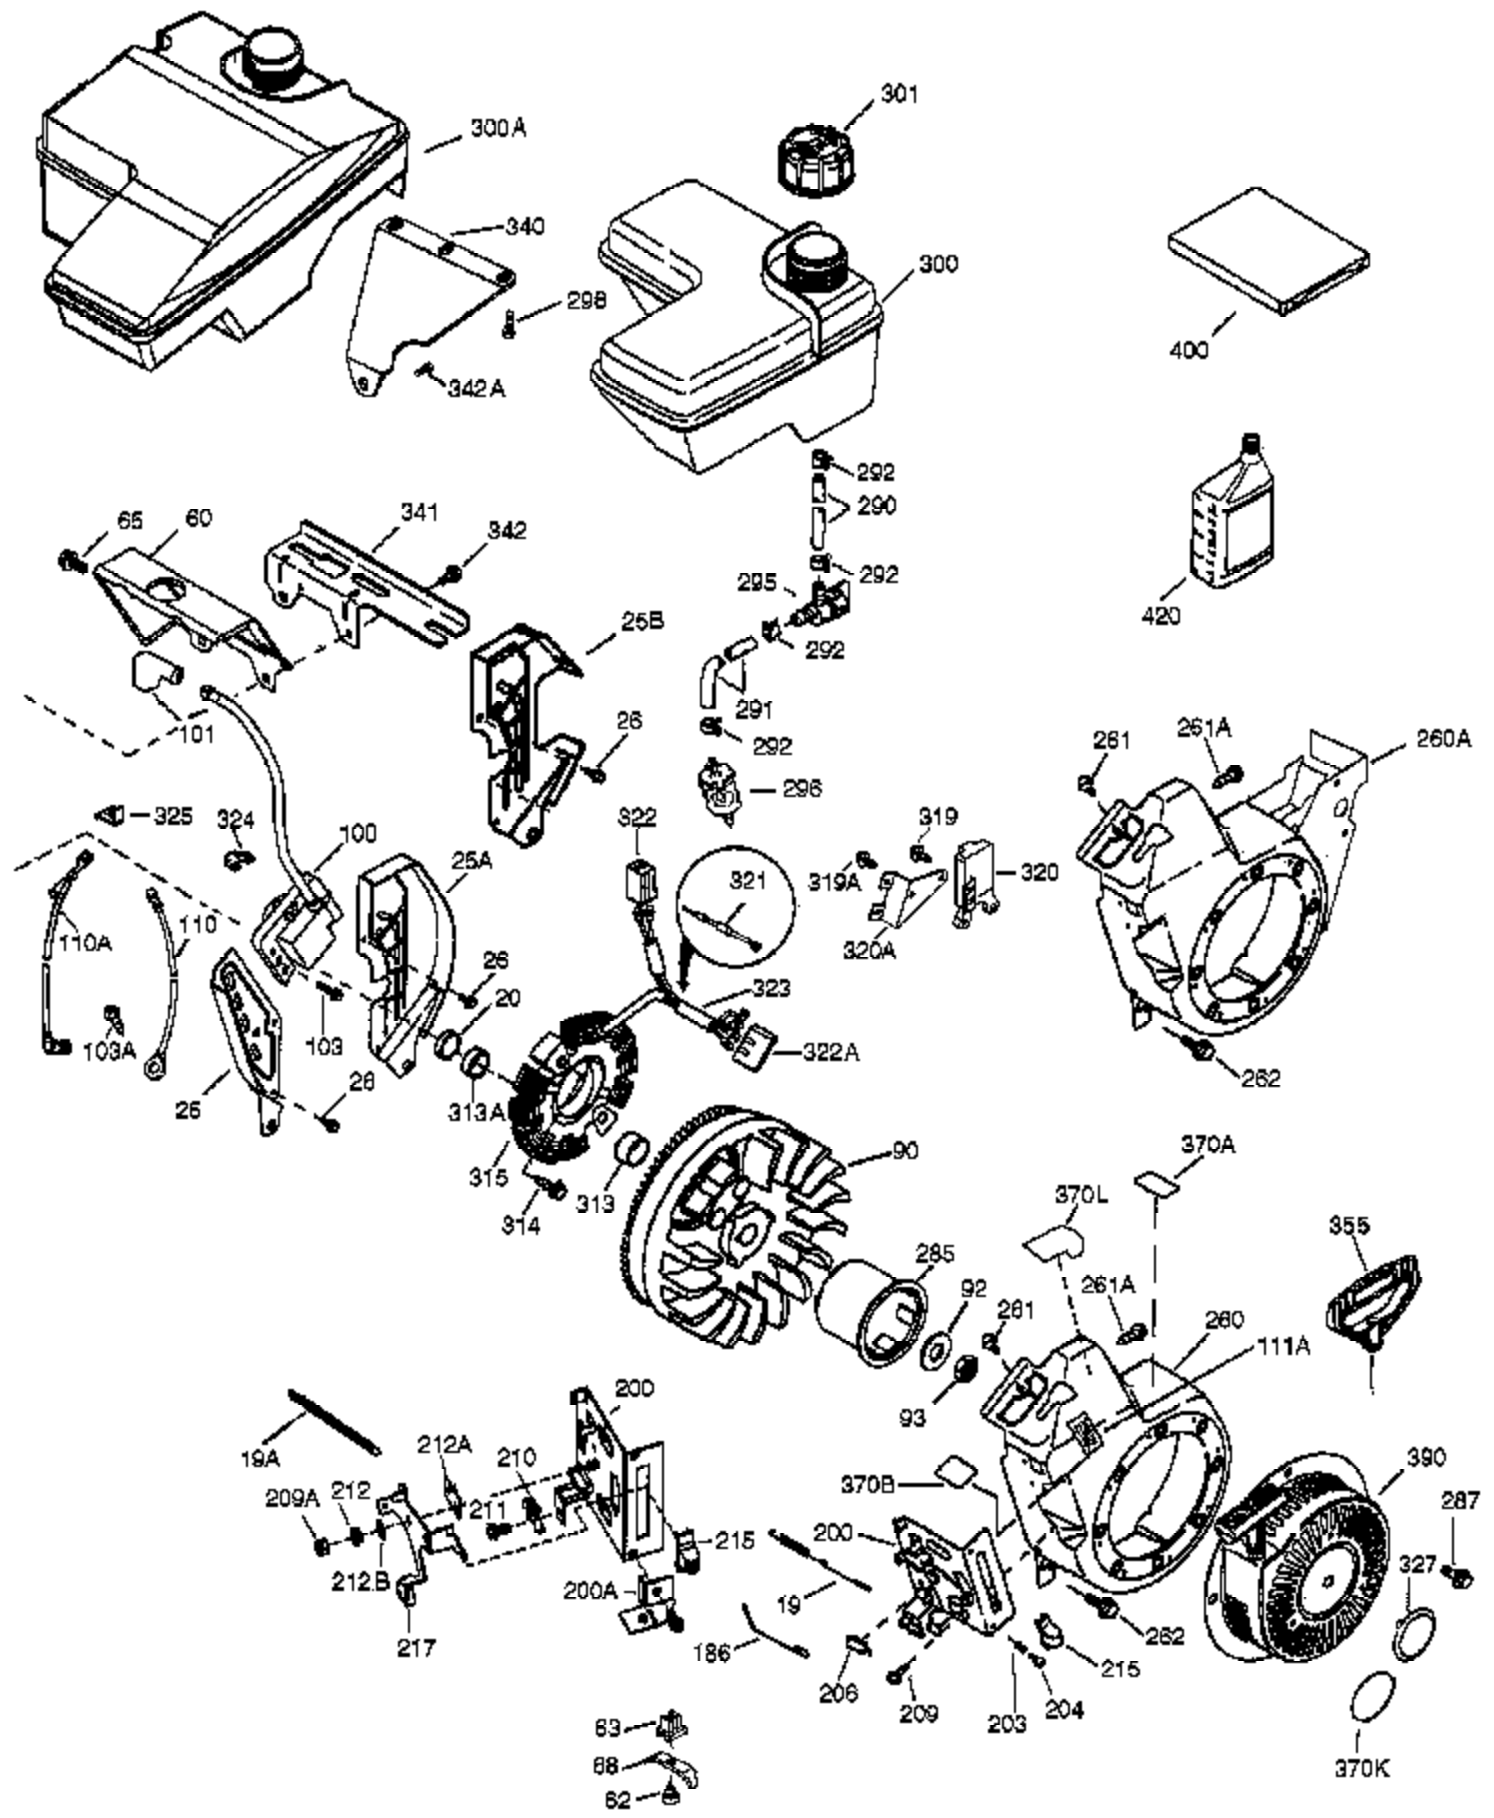

Ref #	Part Number	Qty	Description
19A	36741	1	Extension Spring
19	36710	1	Extension Spring
20	32600	1	Oil Seal
25A	36622	1	Air Baffle (Right)
25	36621	1	Air Baffle (Left)
26	30200	2	Screw, 10-24 x 9/16"
60	36623	1	Blower Housing Extension
62	650760	1	Screw, 8-32 x 3/8"
63	28545	1	Grommet
65	30200	1	Screw, 10-24 x 9/16"
68	33356	1	Ground Terminal
83	36057	1	Governor Spool
90	611205	1	Flywheel
92	650815	1	Belleville Washer
93	650816	1	Flywheel Nut
100	34443A	1	Solid State Ignition
101	610118	1	Spark Plug Cover
103	651007	2	Screw, Torx T-15, 10-24 x 15/16"
110	36681	1	Ground Wire
186	36711	1	Governor Link
200	36740A	1	Control Bracket (Incl. 19A, 210 & 211)
200A	37249	1	Control Bracket
209	650821	1	Screw, 10-32 x 1/2"
210	27793	1	Conduit Clip
211	28942	1	Screw, 10-32 x 3/8"
260	36864	1	Blower Housing
261A	650821	2	Screw, 10-32 x 1/2"
261	651008	1	Screw, 1/4-20 x 31/64"
262	651008	2	Screw, 1/4-20 x 31/64"
285	35985B	1	Starter Cup
287	651008	4	Screw, 1/4-20 x 31/64"
290	30705	1	Fuel Line
292	26460	2	Fuel Line Clamp
300	36863	1	Fuel Tank (Incl. 292 & 301)
301	36246	1	Fuel Cap
313	34080	1	Spacer
325	29443	1	Wire Clip
341	36644	1	Fuel Tank Bracket
342	651010	2	Screw, 1/4-20 x 7/8"
370A	36261	1	Lubrication Decal
370K	36695	1	Starter Decal
390	590704	1	Rewind Starter (NOTE: This engine could have been built with 590746 starter.)
400	36716A	1	* Gasket Set (Incl. items marked PK in notes) Incl. (1) each of 26756, 27272A, 29673, 35626, 36581, 36624, 36715
420	730225	1	SAE 30 4-Cycle Engine Oil (Quart)