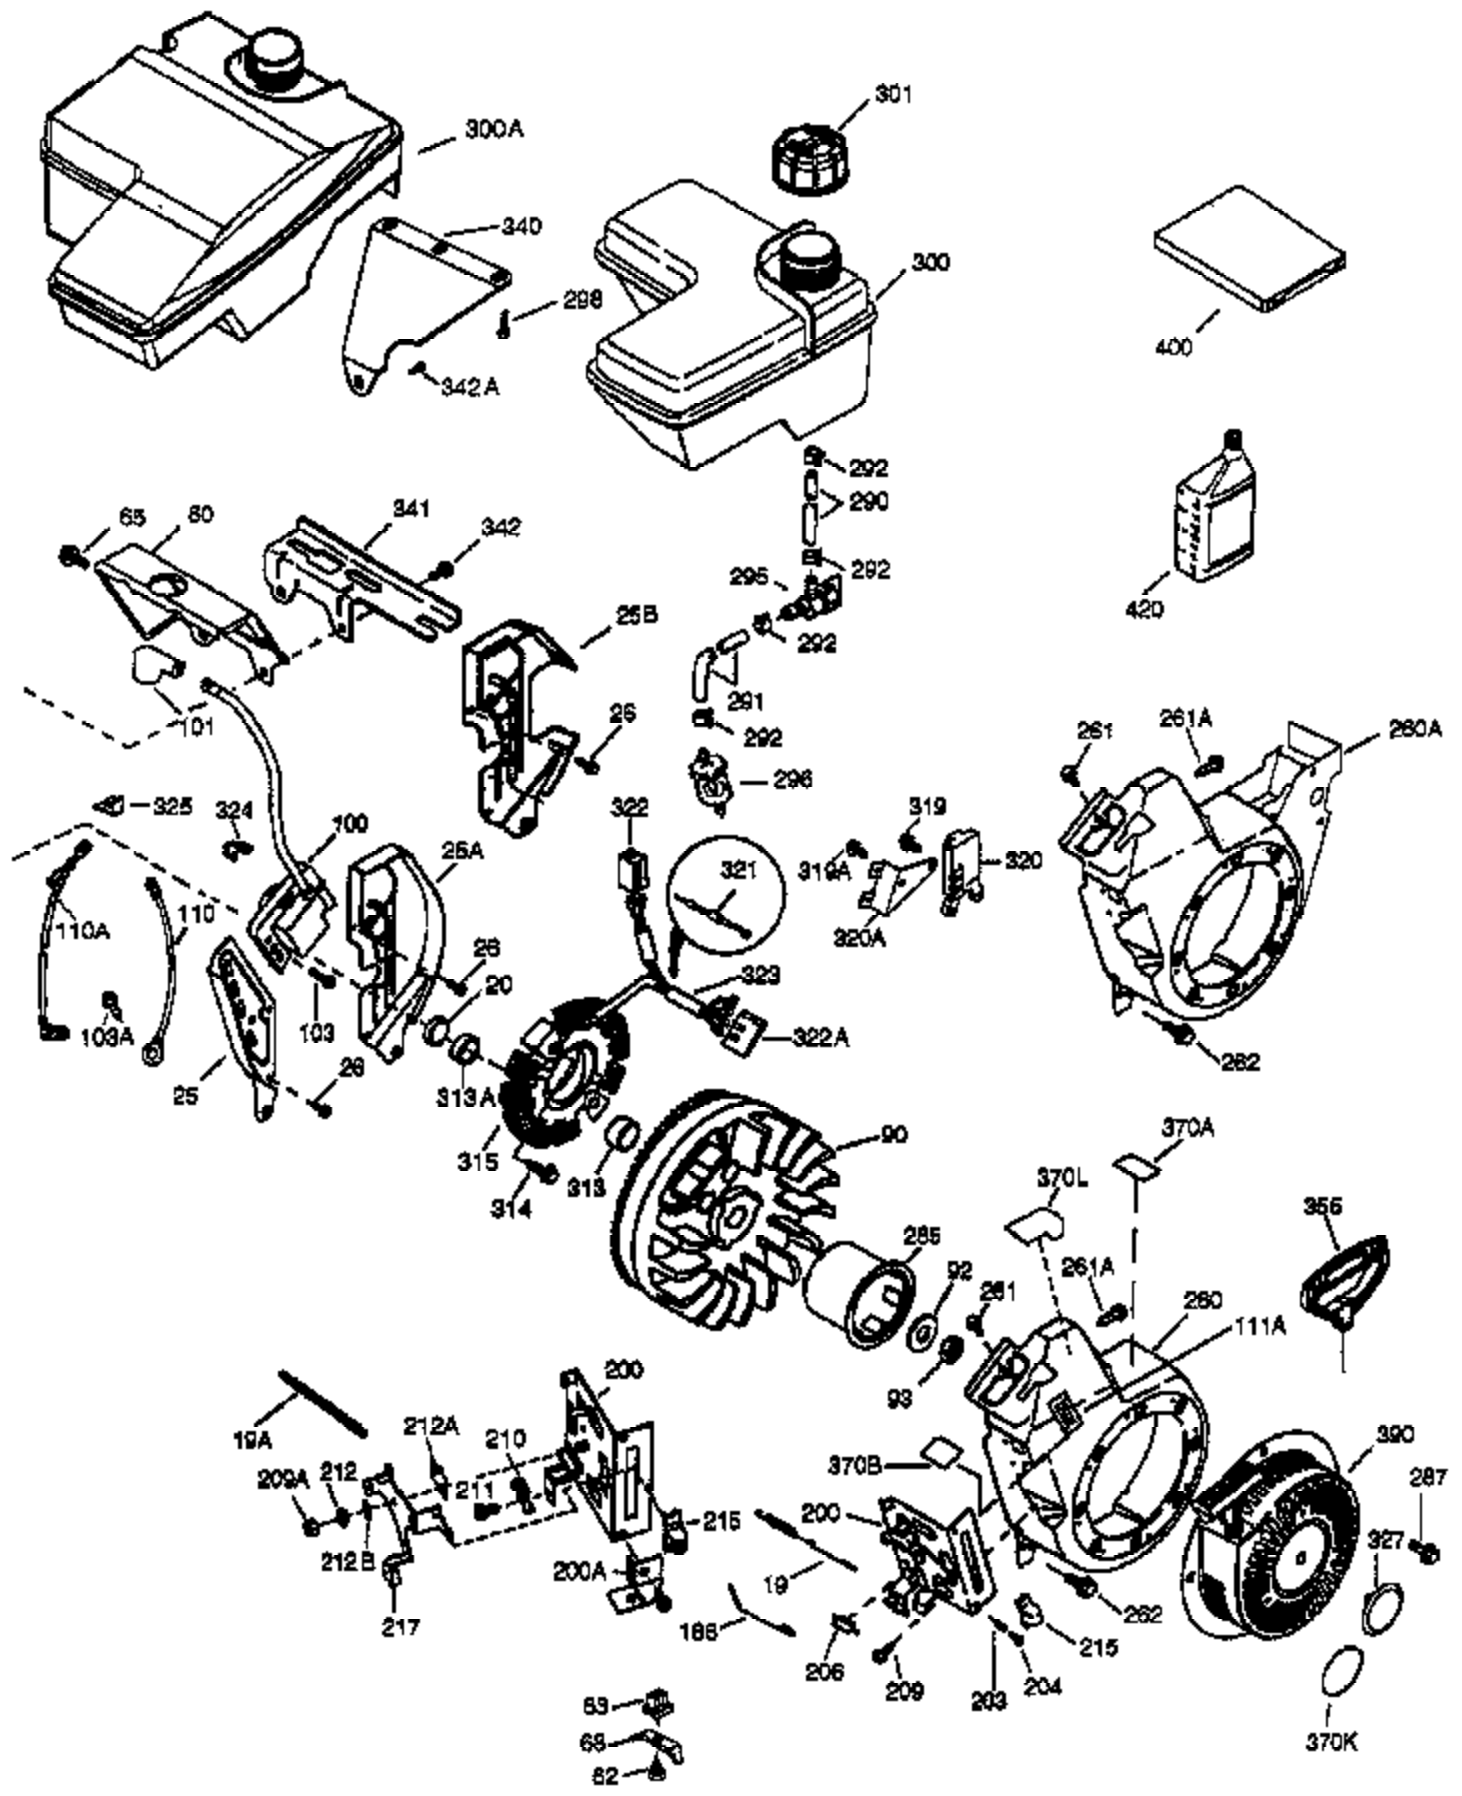

Ref #	Part Number	Qty	Description
19	36710	1	Extension Spring
19A	36741	1	Extension Spring
20	32600	1	Oil Seal
25	36621	1	Air Baffle (Left)
25A	36622	1	Air Baffle (Right)
26	30200	2	Screw, 10-24 x 9/16"
60	36623A	1	Blower Housing Extension
62	650760	1	Screw, 8-32 x 3/8"
63	28545	1	Grommet
65	30200	1	Screw, 10-24 x 9/16"
68	33356	1	Ground Terminal
90	611205	1	Flywheel
92	650815	1	Belleville Washer
93	650816	1	Flywheel Nut
100	34443B	1	Solid State Ignition
101	610118	1	Spark Plug Cover
103	651007	2	Screw, Torx T-15, 10-24 x 15/16"
110	36681	1	Ground Wire
186	36711	1	Governor Link
200A	37249	1	Control Bracket
200	36740A	1	Control Bracket (Incl. 19A, 210 & 211)
209	650821	1	Screw, 10-32 x 1/2"
210	27793	1	Conduit Clip
211	28942	1	Screw, 10-32 x 3/8"
260	36864	1	Blower Housing
261	651008	1	Screw, 1/4-20 x 31/64"
261A	650821	2	Screw, 10-32 x 1/2"
262	651008	2	Screw, 1/4-20 x 31/64"
285	35985B	1	Starter Cup
287	651008	4	Screw, 1/4-20 x 31/64"
290	30705	1	Fuel Line
292	26460	2	Fuel Line Clamp
300	36863	1	Fuel Tank (Incl. 292 & 301)
301	36754	1	Fuel Cap
313	34080	1	Spacer
325	29443	1	Wire Clip
341	36644	1	Fuel Tank Bracket
342	651010	2	Screw, 1/4-20 x 7/8"
370K	36695	1	Starter Decal
370A	36261	1	Lubrication Decal
390	590704	1	Rewind Starter (NOTE: This engine could have been built with 590746 starter.)
400	36716A	1	* Gasket Set (Incl. items marked PK in notes) Incl. (1) each of 26756, 27272A, 29673, 35626, 36581, 36624, 36715
420	730225	1	SAE 30 4-Cycle Engine Oil (Quart)