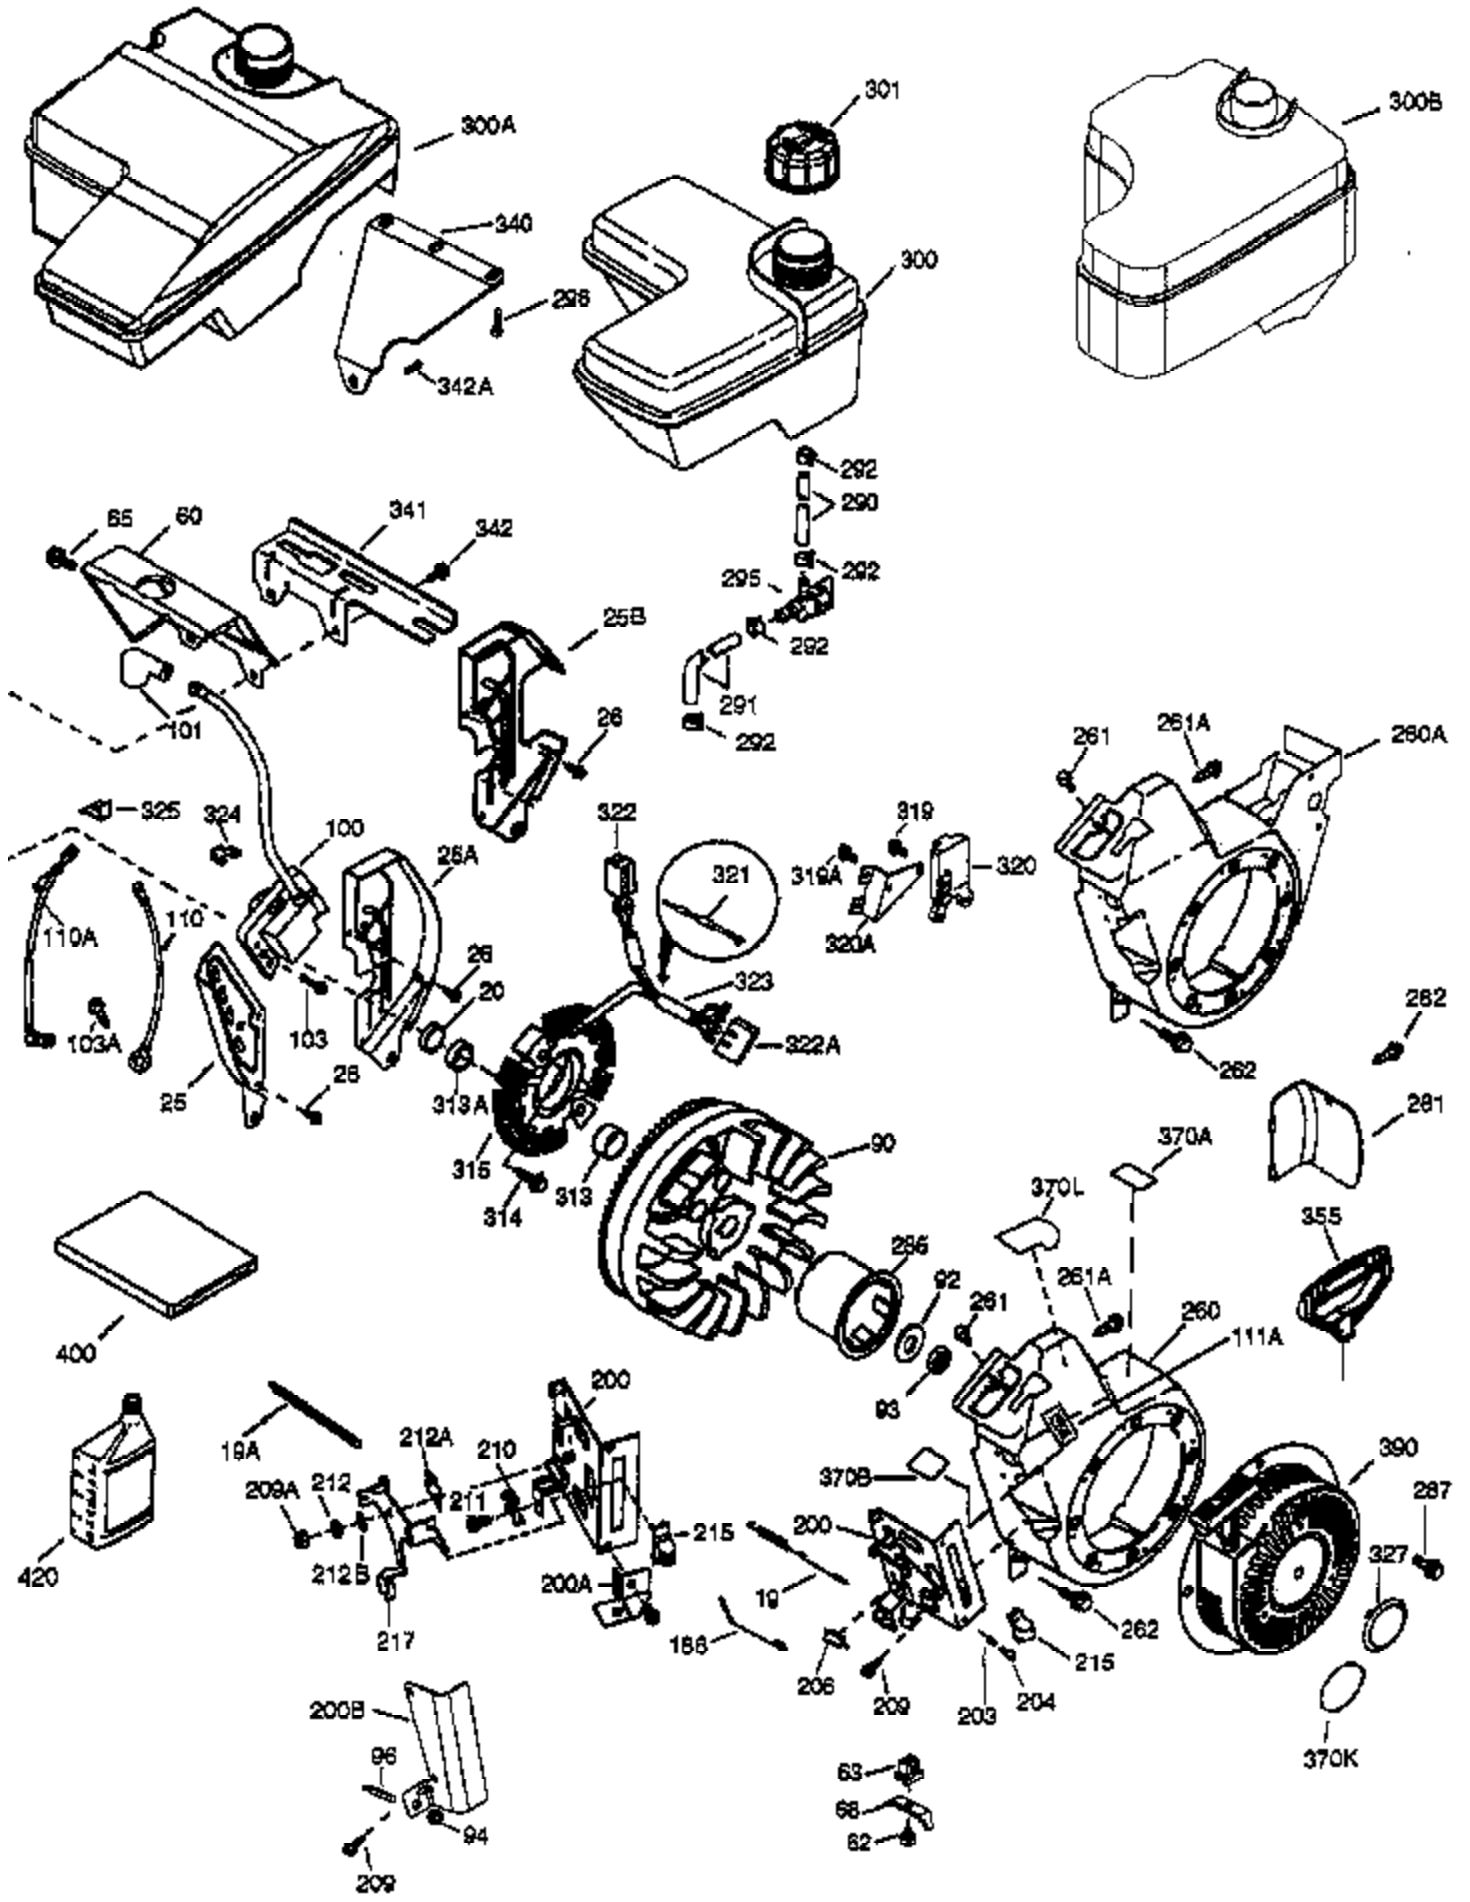

Ref #	Part Number	Qty	Description
19	37111	1	Extension Spring
19A	36741	1	Extension Spring
20	32600	1	Oil Seal
25	36621	1	Air Baffle (Left)
25A	36622	1	Air Baffle (Right)
26	30200	2	Screw, 10-24 x 9/16"
60	36623A	1	Blower Housing Extension
62	650760	1	Screw, 8-32 x 3/8"
63	28545	1	Grommet
65	30200	1	Screw, 10-24 x 9/16"
68	33356	1	Ground Terminal
90	611205	1	Flywheel
92	650815	1	Belleville Washer
93	650816	1	Flywheel Nut
100	34443B	1	Solid State Ignition
101	610118	1	Spark Plug Cover
103	651007	2	Screw, Torx T-15, 10-24 x 15/16"
110	36681	1	Ground Wire
186	36711	1	Governor Link
200A	37249	1	Control Bracket
200	36740A	1	Control Bracket (Incl. 19A, 210 & 211)
209	650821	1	Screw, 10-32 x 1/2"
210	27793	1	Conduit Clip
211	28942	1	Screw, 10-32 x 3/8"
260	36864	1	Blower Housing
261A	650821	2	Screw, 10-32 x 1/2"
261	651008	1	Screw, 1/4-20 x 31/64"
262	651008	2	Screw, 1/4-20 x 31/64"
285	35985B	1	Starter Cup
287	651008	4	Screw, 1/4-20 x 31/64"
290	30705	1	Fuel Line
292	26460	2	Fuel Line Clamp
300	36863	1	Fuel Tank (Incl. 292 & 301)
301	36754	1	Fuel Cap
313	34080	1	Spacer
325	29443	1	Wire Clip
341	36644	1	Fuel Tank Bracket
342	651010	2	Screw, 1/4-20 x 7/8"
370A	36261	1	Lubrication Decal
370K	36695	1	Starter Decal
390	590704	1	Rewind Starter (NOTE: This engine could have been built with 590746 starter.)
400	36716A	1	* Gasket Set (Incl. items marked PK in notes) Incl. (1) each of 26756, 27272A, 29673, 35626, 36581, 36624, 36715
420	730225	1	SAE 30 4-Cycle Engine Oil (Quart)